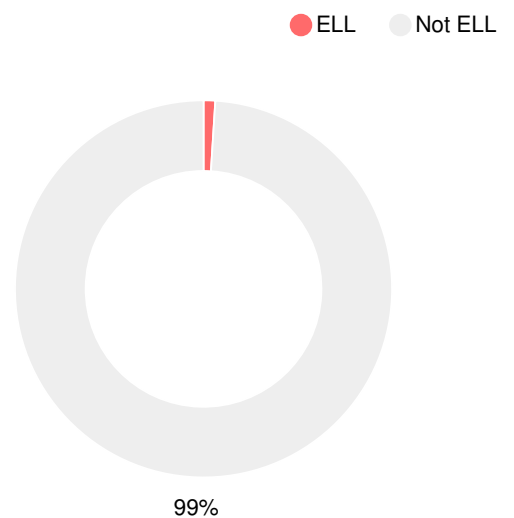

## School Wide

### CCRPI Single Score

Student Mobility Rate

27.7%

School Climate Star Rating

Financial Efficiency Star Rating

Per Pupil Expenditures

Race/Ethnicity

Free/Reduced-Price Lunch (FRL)

Students with Disability (SWD)

English Language Learners (ELL)