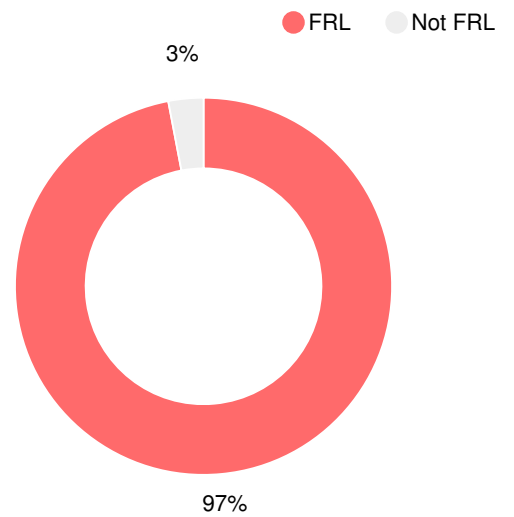

## School Wide

### CCRPI Single Score

Student Mobility Rate

27.7%

School Climate Star Rating

Financial Efficiency Star Rating

Per Pupil Expenditures

Race/Ethnicity

Free/Reduced-Price Lunch (FRL)

Students with Disability (SWD)

English Language Learners (ELL)