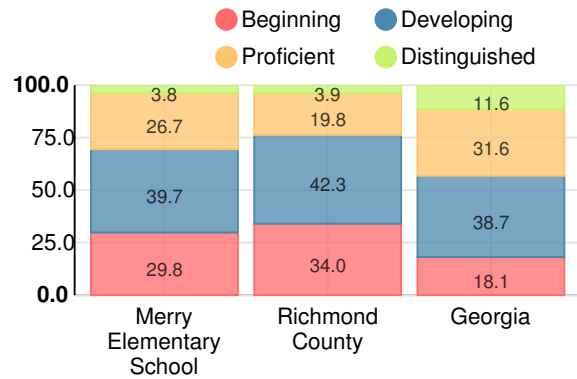

## CCRPI Score

### Merry Elementary School

Indicator	2017
Achievement	23.1
Progress	35.4
Gap	5.0
Challenge	2.0
<b>CCRPI Score</b>	<b>65.5</b>

### English

Percent of students scoring in each performance level on 2017 Georgia Milestones for elementary grades

### Mathematics

Percent of students scoring in each performance level on 2017 Georgia Milestones for elementary grades