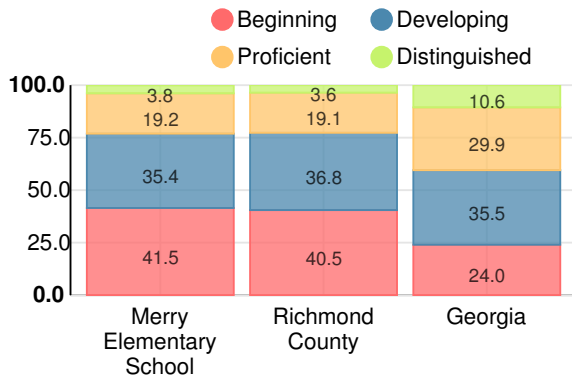

Elementary

CCRPI Score

Merry Elementary School

Indicator	2017
Achievement	23.1
Progress	35.4
Gap	5.0
Challenge	2.0
CCRPI Score	65.5

English

Percent of students scoring in each performance level on 2017 Georgia Milestones for elementary grades