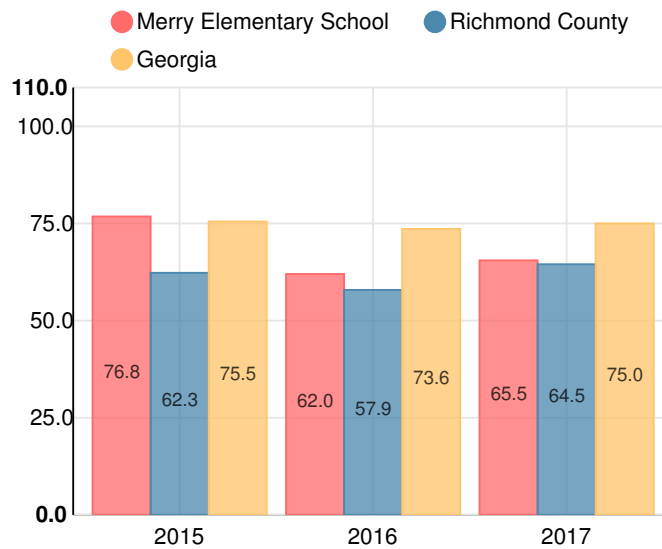

Merry Elementary School

415 Boy Scout Rd, Augusta, GA 30909

(706)737-7185

Grades: K-5

Enrollment: 302 students

Performance Snapshot

- Merry Elementary School's **overall performance is higher than 25% of schools in the state** and is similar to its district.
- Its students' **academic growth is higher than 60% of schools in the state** and higher than its district.
- **31.7% of its 3rd grade students are reading at or above the grade level target.**
- Merry Elementary School is **Beating the Odds**, meaning that it performs better than similar schools.

School Wide

CCRPI Single Score