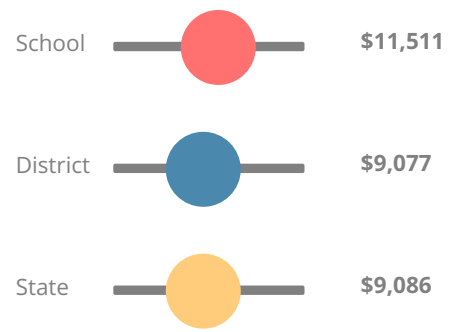

## School Wide

### CCRPI Single Score

Student Mobility Rate

27.7%

School Climate Star Rating

Financial Efficiency Star Rating

Per Pupil Expenditures

Race/Ethnicity

Free/Reduced-Price Lunch (FRL)