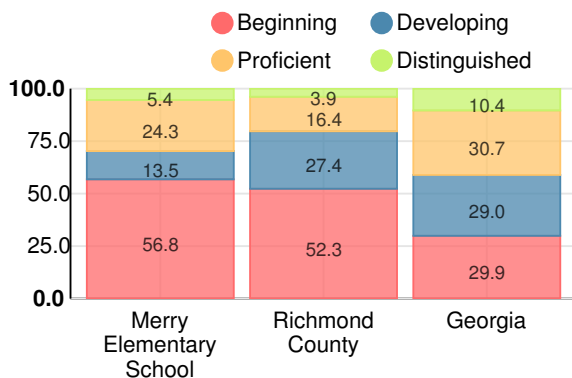

### Merry Elementary School

Indicator	2017
Achievement	23.1
Progress	35.4
Gap	5.0
Challenge	2.0
<b>CCRPI Score</b>	<b>65.5</b>

### English

Percent of students scoring in each performance level on 2017 Georgia Milestones for elementary grades

### Mathematics

Percent of students scoring in each performance level on 2017 Georgia Milestones for elementary grades

### Science

Percent of students scoring in each performance level on 2017 Georgia Milestones for elementary grades