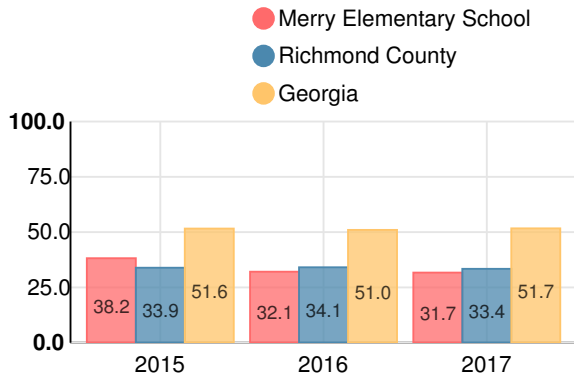

### Mathematics

Percent of students scoring in each performance level on 2017 Georgia Milestones for elementary grades

### Science

Percent of students scoring in each performance level on 2017 Georgia Milestones for elementary grades

### Social Studies

Percent of students scoring in each performance level on 2017 Georgia Milestones for elementary grades

**Reading at or above the Grade Level Target  
(3rd Grade)**

Percent of students in grade 3 achieving Lexile measure equal to or greater than 650