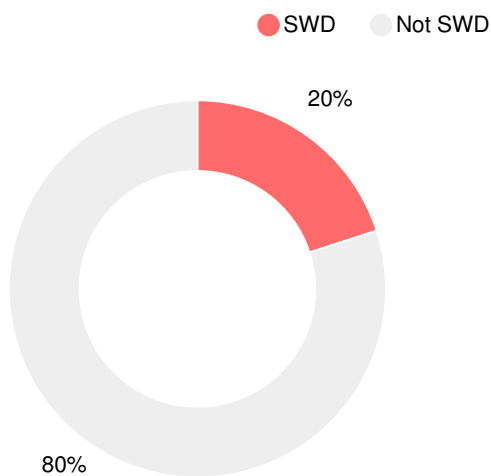

## School Wide

### CCRPI Single Score

Student Mobility Rate

27.7%

School Climate Star Rating

Financial Efficiency Star Rating

Per Pupil Expenditures

Race/Ethnicity

Free/Reduced-Price Lunch (FRL)

Students with Disability (SWD)

English Language Learners (ELL)