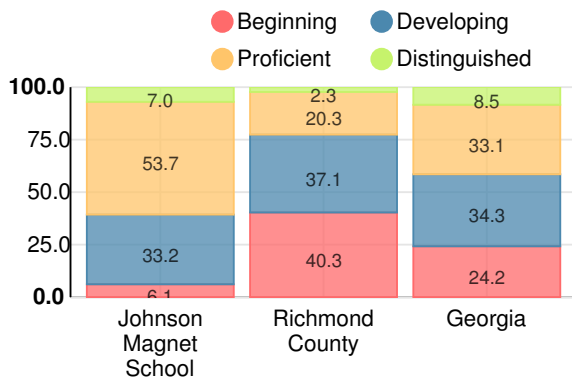

School Wide

CCRPI Single Score

Student Mobility Rate

2.1%

School Climate Star Rating

Financial Efficiency Star Rating

Per Pupil Expenditures

Race/Ethnicity

Free/Reduced-Price Lunch (FRL)

Students with Disability (SWD)

English Language Learners (ELL)

Middle School

CCRPI Score

Johnson Magnet School

Indicator	2017
Achievement	39.1
Progress	34.0
Gap	8.3
Challenge	10.0
CCRPI Score	91.4

English

Percent of students scoring in each performance level on 2017 Georgia Milestones for middle school grades

Mathematics

Percent of students scoring in each performance level on 2017 Georgia Milestones for middle school grades

Science

Percent of students scoring in each performance level on 2017 Georgia Milestones for middle school grades

Social Studies

Percent of students scoring in each performance level on 2017 Georgia Milestones for middle school grades