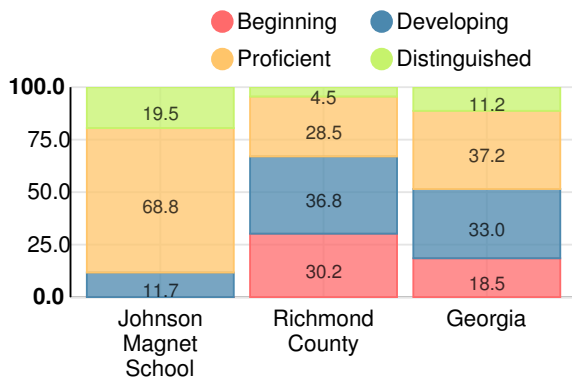

School Wide

CCRPI Single Score

Student Mobility Rate

2.1%

School Climate Star Rating

Financial Efficiency Star Rating

Per Pupil Expenditures

Race/Ethnicity

Science

Percent of students scoring in each performance level on 2017 Georgia Milestones for middle school grades

Social Studies

Percent of students scoring in each performance level on 2017 Georgia Milestones for middle school grades

Reading at or above the Grade Level Target (8th Grade)

Percent of students in grade 8 achieving Lexile measure greater than 1050

High School

CCRPI Score

Johnson Magnet School

Indicator	2017
Achievement	43.2
Progress	37.0
Gap	8.3
Challenge	10.0
CCRPI Score	98.5

American Literature & Composition

Percent of students scoring in each performance level on 2017 Georgia Milestones

Coordinate Algebra/Algebra I

Percent of students scoring in each performance level on 2017 Georgia Milestones