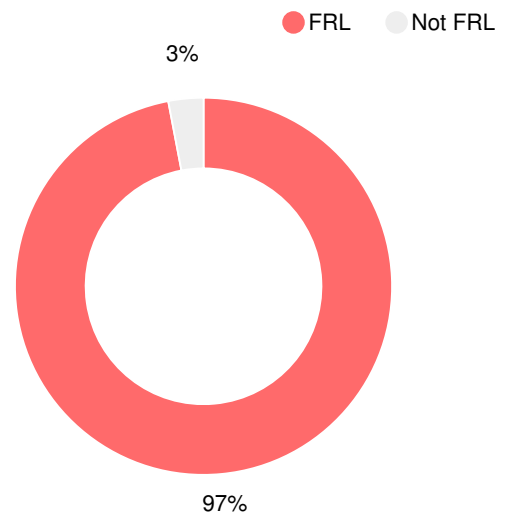

School Wide

CCRPI Single Score

Student Mobility Rate

2.1%

School Climate Star Rating

Financial Efficiency Star Rating

Per Pupil Expenditures

Race/Ethnicity

Free/Reduced-Price Lunch (FRL)

Students with Disability (SWD)

English Language Learners (ELL)

Middle School

CCRPI Score

Johnson Magnet School

Indicator	2017
Achievement	39.1
Progress	34.0
Gap	8.3
Challenge	10.0
CCRPI Score	91.4