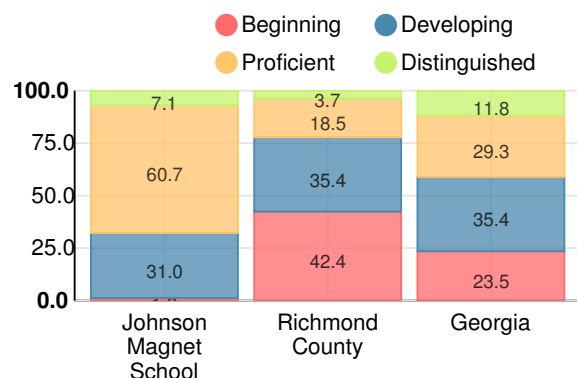

School Wide

CCRPI Single Score

Student Mobility Rate

2.1%

School Climate Star Rating

Financial Efficiency Star Rating

Per Pupil Expenditures

Race/Ethnicity

Free/Reduced-Price Lunch (FRL)

Students with Disability (SWD)

English Language Learners (ELL)

Middle School

CCRPI Score

Johnson Magnet School

Indicator	2017
Achievement	39.1
Progress	34.0
Gap	8.3
Challenge	10.0
CCRPI Score	91.4

English

Percent of students scoring in each performance level on 2017 Georgia Milestones for middle school grades

Mathematics

Percent of students scoring in each performance level on 2017 Georgia Milestones for middle school grades

Science

Percent of students scoring in each performance level on 2017 Georgia Milestones for middle school grades

Social Studies

Percent of students scoring in each performance level on 2017 Georgia Milestones for middle school grades