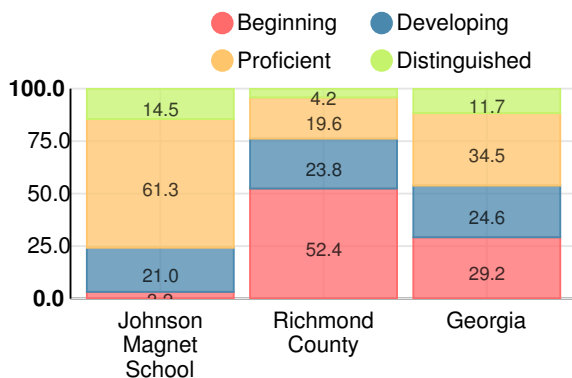

Science

Percent of students scoring in each performance level on 2017 Georgia Milestones for middle school grades

Social Studies

Percent of students scoring in each performance level on 2017 Georgia Milestones for middle school grades

Reading at or above the Grade Level Target (8th Grade)

Percent of students in grade 8 achieving Lexile measure greater than 1050

High School

CCRPI Score

Johnson Magnet School

Indicator	2017
Achievement	43.2
Progress	37.0
Gap	8.3
Challenge	10.0
CCRPI Score	98.5

American Literature & Composition

Percent of students scoring in each performance level on 2017 Georgia Milestones

Coordinate Algebra/Algebra I

Percent of students scoring in each performance level on 2017 Georgia Milestones

Biology

Percent of students scoring in each performance level on 2017 Georgia Milestones

US History

Percent of students scoring in each performance level on 2017 Georgia Milestones

College Readiness

Percent of high school graduates who are college ready