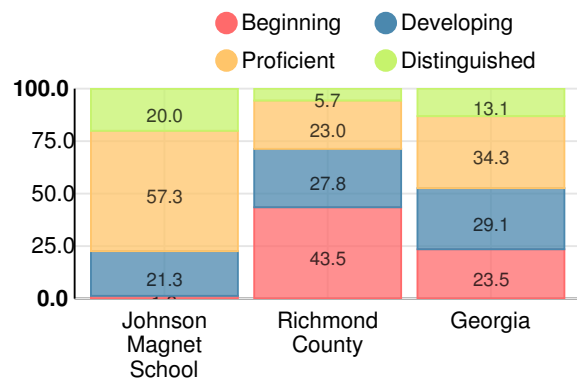

Science

Percent of students scoring in each performance level on 2017 Georgia Milestones for middle school grades

Social Studies

Percent of students scoring in each performance level on 2017 Georgia Milestones for middle school grades

Reading at or above the Grade Level Target (8th Grade)

Percent of students in grade 8 achieving Lexile measure greater than 1050

High School

CCRPI Score

Johnson Magnet School

Indicator	2017
Achievement	43.2
Progress	37.0
Gap	8.3
Challenge	10.0
CCRPI Score	98.5

American Literature & Composition

Percent of students scoring in each performance level on 2017 Georgia Milestones

Coordinate Algebra/Algebra I

Percent of students scoring in each performance level on 2017 Georgia Milestones

Biology

Percent of students scoring in each performance level on 2017 Georgia Milestones

US History

Percent of students scoring in each performance level on 2017 Georgia Milestones

College Readiness

Percent of high school graduates who are college ready