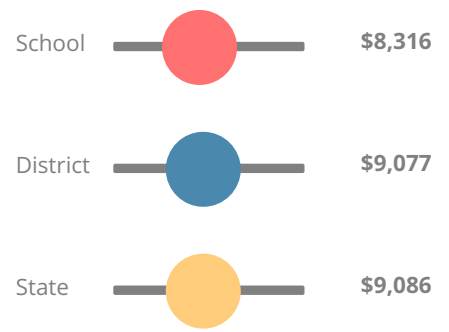

School Wide

CCRPI Single Score

Student Mobility Rate

2.1%

School Climate Star Rating

Financial Efficiency Star Rating

Per Pupil Expenditures

Race/Ethnicity