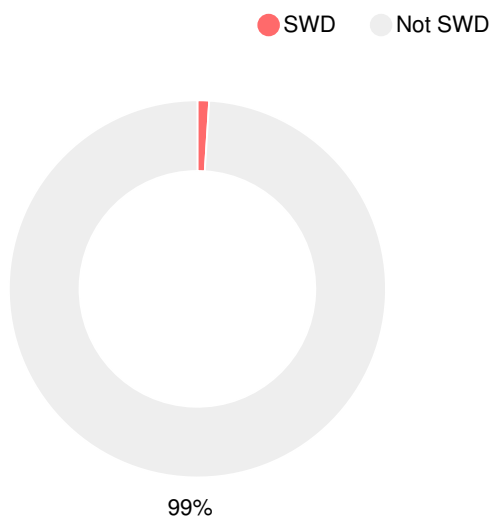

Students with Disability (SWD)