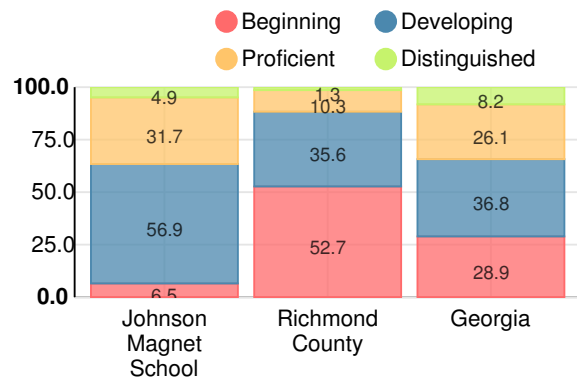

Science

Percent of students scoring in each performance level on 2017 Georgia Milestones for middle school grades

Social Studies

Percent of students scoring in each performance level on 2017 Georgia Milestones for middle school grades

Reading at or above the Grade Level Target (8th Grade)

Percent of students in grade 8 achieving Lexile measure greater than 1050

High School

CCRPI Score

Johnson Magnet School

Indicator	2017
Achievement	43.2
Progress	37.0
Gap	8.3
Challenge	10.0
CCRPI Score	98.5

American Literature & Composition

Percent of students scoring in each performance level on 2017 Georgia Milestones

Coordinate Algebra/Algebra I

Percent of students scoring in each performance level on 2017 Georgia Milestones