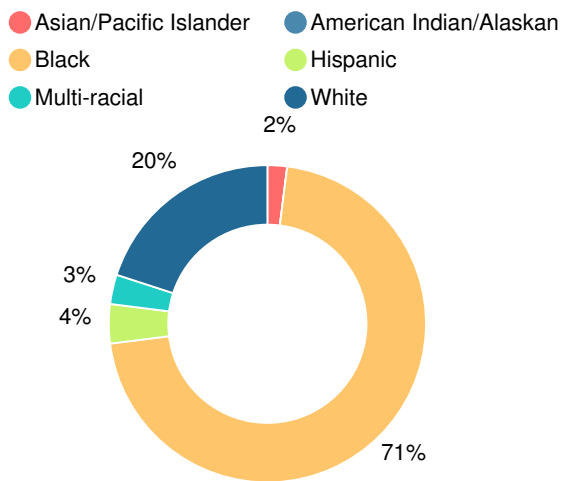

School Wide

CCRPI Single Score

Student Mobility Rate

2.1%

School Climate Star Rating

Financial Efficiency Star Rating

Per Pupil Expenditures

Race/Ethnicity