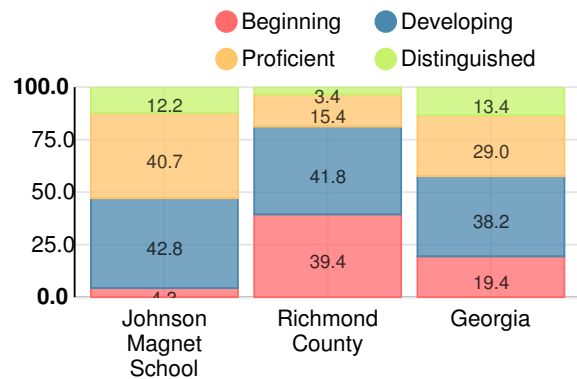

School Wide

CCRPI Single Score

Student Mobility Rate

2.1%

School Climate Star Rating

Financial Efficiency Star Rating

Per Pupil Expenditures

Race/Ethnicity

Free/Reduced-Price Lunch (FRL)

Students with Disability (SWD)

English Language Learners (ELL)

Middle School

CCRPI Score

Johnson Magnet School

Indicator	2017
Achievement	39.1
Progress	34.0
Gap	8.3
Challenge	10.0
CCRPI Score	91.4

English

Percent of students scoring in each performance level on 2017 Georgia Milestones for middle school grades

Mathematics

Percent of students scoring in each performance level on 2017 Georgia Milestones for middle school grades

Science

Percent of students scoring in each performance level on 2017 Georgia Milestones for middle school grades

Social Studies

Percent of students scoring in each performance level on 2017 Georgia Milestones for middle school grades