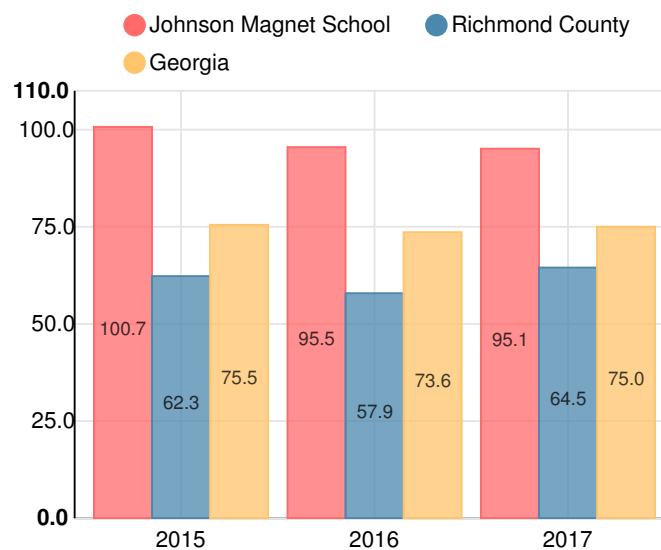

Johnson Magnet School

 1324 Laney-Walker Blvd, Augusta, GA 30901

 (706)823-6933

 Grades: 6-12

 Enrollment: 703 students

 Highest Performing (Bronze)

Performance Snapshot

- Johnson Magnet School's **overall performance is higher than 95% of schools in the state** and is higher than its district.
- Its middle school students' **academic growth is higher than 39% of middle schools in the state** and higher than its district.
- Its high school students' **academic growth is higher than 74% of high schools in the state** and higher than its district.
- **97.6% of its 8th grade students are reading at or above the grade level target.**
- **Its four-year graduation rate is 100.0%**, which is **higher than 99% of high schools in the state** and higher than its district.
- **81.1% of graduates are college ready.**
- Johnson Magnet School is **Beating the Odds**, meaning that it performs better than similar schools.

School Wide

CCRPI Single Score

Student Mobility Rate

2.1%

School Climate Star Rating

Financial Efficiency Star Rating

Per Pupil Expenditures

Race/Ethnicity