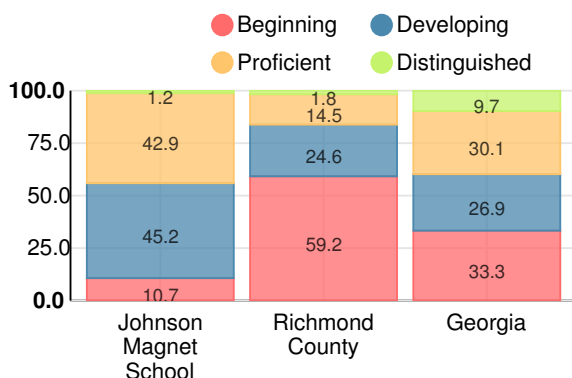

School Wide

CCRPI Single Score

Student Mobility Rate

2.1%

School Climate Star Rating

Financial Efficiency Star Rating

Per Pupil Expenditures

Race/Ethnicity

Free/Reduced-Price Lunch (FRL)

Students with Disability (SWD)

English Language Learners (ELL)

Middle School

CCRPI Score

Johnson Magnet School

Indicator	2017
Achievement	39.1
Progress	34.0
Gap	8.3
Challenge	10.0
CCRPI Score	91.4

English

Percent of students scoring in each performance level on 2017 Georgia Milestones for middle school grades

Mathematics

Percent of students scoring in each performance level on 2017 Georgia Milestones for middle school grades

Science

Percent of students scoring in each performance level on 2017 Georgia Milestones for middle school grades

Social Studies

Percent of students scoring in each performance level on 2017 Georgia Milestones for middle school grades