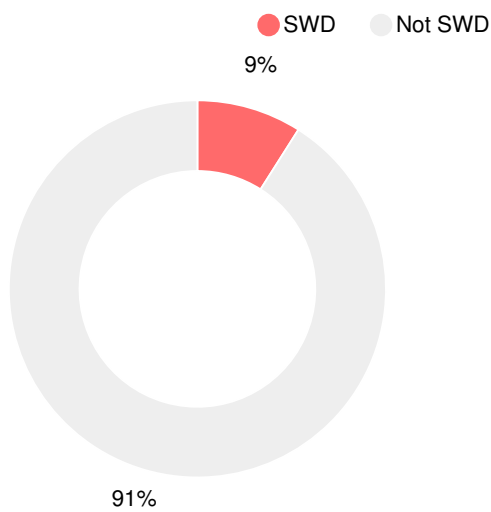

## School Wide

### CCRPI Single Score

Student Mobility Rate

23.6%

School Climate Star Rating

Financial Efficiency Star Rating

Per Pupil Expenditures

Race/Ethnicity

Free/Reduced-Price Lunch (FRL)

Students with Disability (SWD)

English Language Learners (ELL)