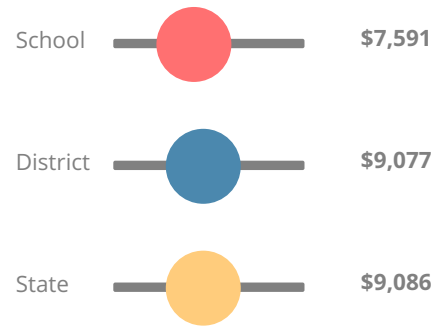

## School Wide

### CCRPI Single Score

Student Mobility Rate

23.6%

School Climate Star Rating

Financial Efficiency Star Rating

Per Pupil Expenditures

Race/Ethnicity

Free/Reduced-Price Lunch (FRL)