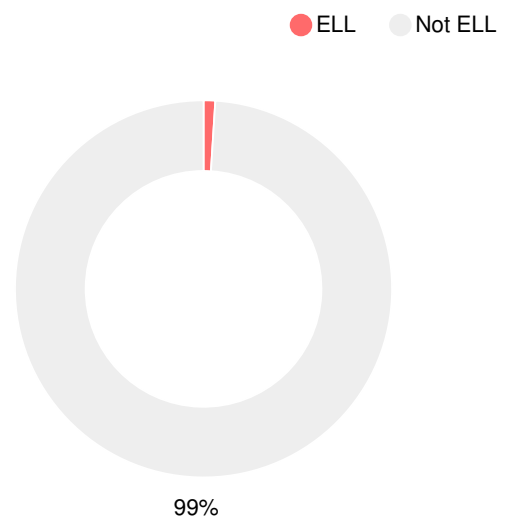

## School Wide

### CCRPI Single Score

Student Mobility Rate

23.6%

School Climate Star Rating

Financial Efficiency Star Rating

Per Pupil Expenditures

Race/Ethnicity

Free/Reduced-Price Lunch (FRL)

Students with Disability (SWD)

English Language Learners (ELL)