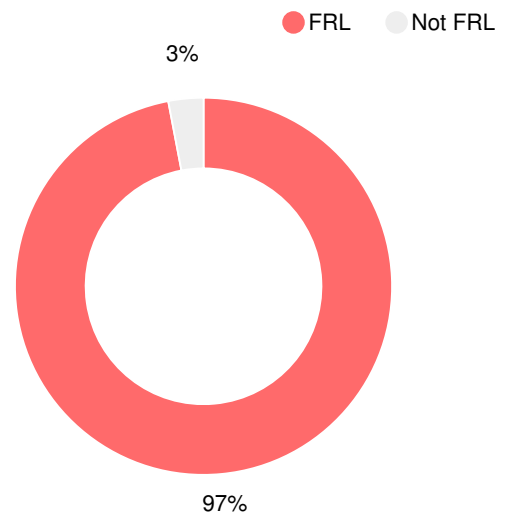

## School Wide

### CCRPI Single Score

Student Mobility Rate

23.6%

School Climate Star Rating

Financial Efficiency Star Rating

Per Pupil Expenditures

Race/Ethnicity

Free/Reduced-Price Lunch (FRL)

Students with Disability (SWD)

English Language Learners (ELL)

# High School