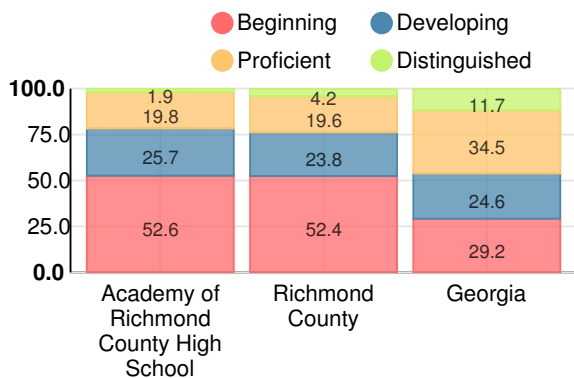

### Academy of Richmond County High School

Indicator	2017
Achievement	28.4
Progress	32.8
Gap	6.7
Challenge	1.8
<b>CCRPI Score</b>	<b>69.7</b>

### American Literature & Composition

Percent of students scoring in each performance level on 2017 Georgia Milestones

### Coordinate Algebra/Algebra I

Percent of students scoring in each performance level on 2017 Georgia Milestones

### Biology

Percent of students scoring in each performance level on 2017 Georgia Milestones