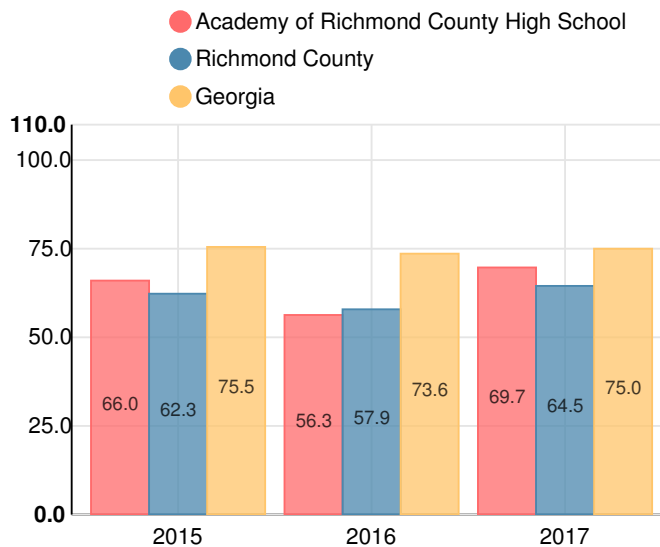

Academy of Richmond County High School

910 Russell St, Augusta, GA 30904

(706)737-7152

Grades: 9-12

Enrollment: 1317 students

Performance Snapshot

- Academy of Richmond County High School's **overall performance is higher than 36% of schools in the state** and is higher than its district.
- Its students' **academic growth is higher than 32% of schools in the state** and similar to its district.
- **Its four-year graduation rate is 86.4%**, which is **higher than 52% of high schools in the state** and higher than its district.
- **46.8% of graduates are college ready.**
- Academy of Richmond County High School is **Beating the Odds**, meaning that it performs better than similar schools.

School Wide

CCRPI Single Score