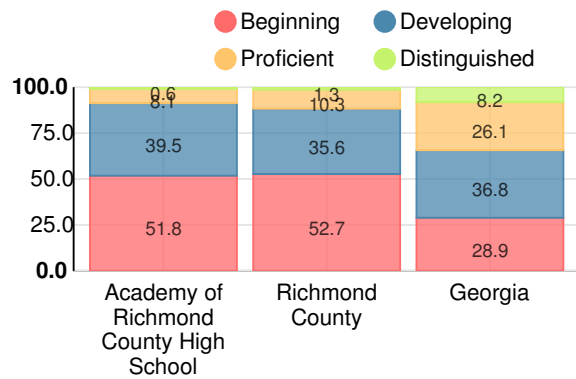

## CCRPI Score

### Academy of Richmond County High School

Indicator	2017
Achievement	28.4
Progress	32.8
Gap	6.7
Challenge	1.8
<b>CCRPI Score</b>	<b>69.7</b>

### American Literature & Composition

Percent of students scoring in each performance level on 2017 Georgia Milestones

### Coordinate Algebra/Algebra I

Percent of students scoring in each performance level on 2017 Georgia Milestones