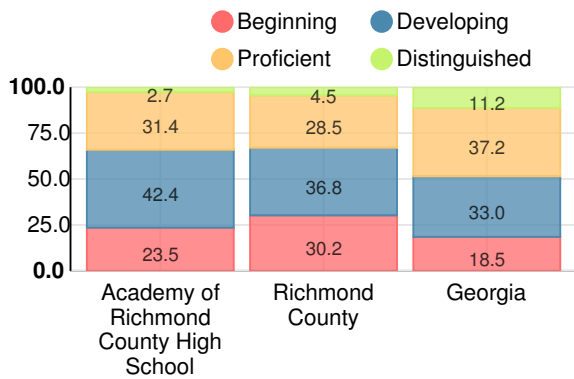

High School

CCRPI Score

Academy of Richmond County High School

Indicator	2017
Achievement	28.4
Progress	32.8
Gap	6.7
Challenge	1.8
CCRPI Score	69.7

American Literature & Composition

Percent of students scoring in each performance level on 2017 Georgia Milestones