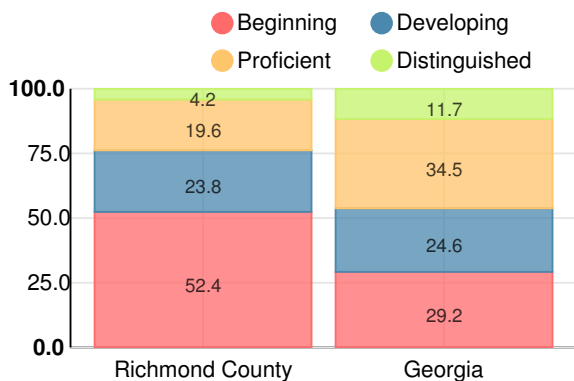

Science

Percent of students scoring in each performance level on 2017 Georgia Milestones for middle school grades

Social Studies

Percent of students scoring in each performance level on 2017 Georgia Milestones for middle school grades

Reading at or above the Grade Level Target (8th Grade)

Percent of students in grade 8 achieving Lexile measure greater than 1050

High School

American Literature & Composition

Percent of students scoring in each performance level on 2017 Georgia Milestones

Coordinate Algebra/Algebra I

Percent of students scoring in each performance level on 2017 Georgia Milestones

Biology

Percent of students scoring in each performance level on 2017 Georgia Milestones

US History