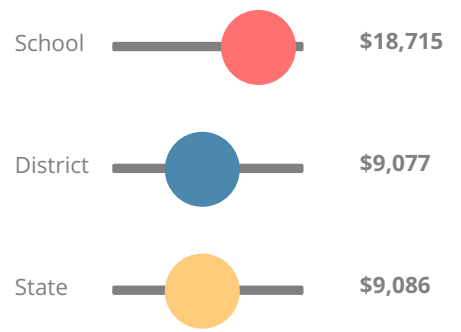

Alternative Education Center at Lamar

 970 Baker Avenue, Augusta, GA 30904

 (706)796-4965

 Grades: 6-12

 Enrollment: 150 students

Performance Snapshot

- Alternative Education Center at Lamar's **overall performance is higher than 1% of schools in the state** and is lower than its district.
- Its students' **academic growth is higher than 1% of schools in the state** and lower than its district.
- 6.7% of its 8th grade students are reading at or above the grade level target.**
- Its four-year graduation rate is 27.3%**, which is **higher than 5% of high schools in the state** and lower than its district.
- Alternative Education Center at Lamar is **Beating the Odds**, meaning that it performs better than similar schools.

School Wide

CCRPI Single Score

Student Mobility Rate

445.4%

School Climate Star Rating

Financial Efficiency Star Rating

Per Pupil Expenditures

Race/Ethnicity

Free/Reduced-Price Lunch (FRL)

Students with Disability (SWD)

English Language Learners (ELL)

Middle School

CCRPI Score

Alternative Education Center at Lamar

Indicator	2017
Achievement	4.4
Progress	18.9
Gap	n/a
Challenge	0.0
CCRPI Score	25.9