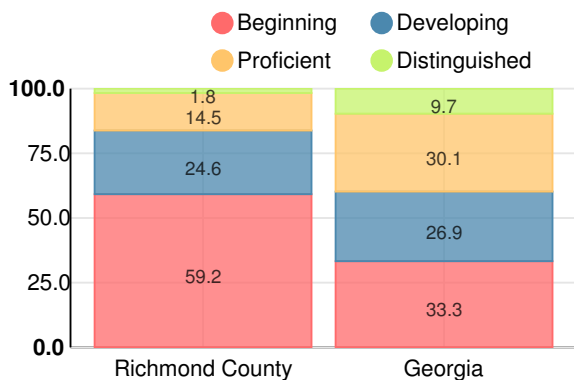

School Wide

CCRPI Single Score

Student Mobility Rate

445.4%

School Climate Star Rating

Financial Efficiency Star Rating

Per Pupil Expenditures

Race/Ethnicity

Free/Reduced-Price Lunch (FRL)

Students with Disability (SWD)

English Language Learners (ELL)

Middle School

CCRPI Score

Alternative Education Center at Lamar

Indicator	2017
Achievement	4.4
Progress	18.9
Gap	n/a
Challenge	0.0
CCRPI Score	25.9

English

Percent of students scoring in each performance level on 2017 Georgia Milestones for middle school grades

Mathematics

Percent of students scoring in each performance level on 2017 Georgia Milestones for middle school grades

Science

Percent of students scoring in each performance level on 2017 Georgia Milestones for middle school grades

Social Studies

Percent of students scoring in each performance level on 2017 Georgia Milestones for middle school grades