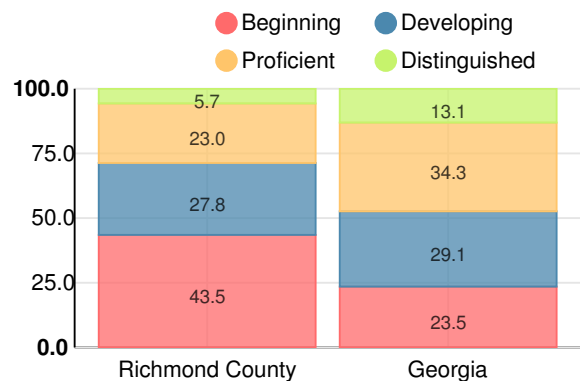

US History

Percent of students scoring in each performance level on 2017 Georgia Milestones