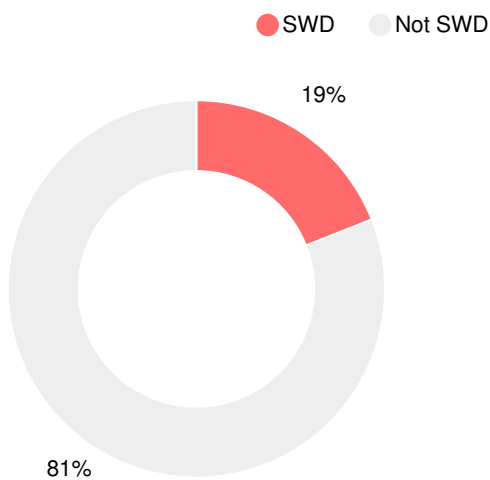

Alternative Education Center at Lamar

 970 Baker Avenue, Augusta, GA 30904

 (706)796-4965

 Grades: 6-12

 Enrollment: 150 students

Performance Snapshot

- Alternative Education Center at Lamar's **overall performance is higher than 1% of schools in the state** and is lower than its district.
- Its students' **academic growth is higher than 1% of schools in the state** and lower than its district.
- 6.7% of its 8th grade students are reading at or above the grade level target.**
- Its four-year graduation rate is 27.3%**, which is **higher than 5% of high schools in the state** and lower than its district.
- Alternative Education Center at Lamar is **Beating the Odds**, meaning that it performs better than similar schools.

School Wide

CCRPI Single Score

Student Mobility Rate

445.4%

School Climate Star Rating

Financial Efficiency Star Rating

Per Pupil Expenditures

Race/Ethnicity

Free/Reduced-Price Lunch (FRL)

Students with Disability (SWD)

English Language Learners (ELL)

Middle School

CCRPI Score

Alternative Education Center at Lamar

Indicator	2017
Achievement	4.4
Progress	18.9
Gap	n/a
Challenge	0.0
CCRPI Score	25.9