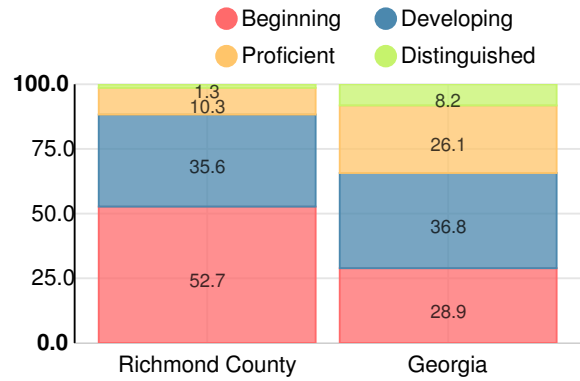

Science

Percent of students scoring in each performance level on 2017 Georgia Milestones for middle school grades

Social Studies

Percent of students scoring in each performance level on 2017 Georgia Milestones for middle school grades

Reading at or above the Grade Level Target (8th Grade)

Percent of students in grade 8 achieving Lexile measure greater than 1050

High School

American Literature & Composition

Percent of students scoring in each performance level on 2017 Georgia Milestones

Coordinate Algebra/Algebra I

Percent of students scoring in each performance level on 2017 Georgia Milestones

Biology

Percent of students scoring in each performance level on 2017 Georgia Milestones

US History