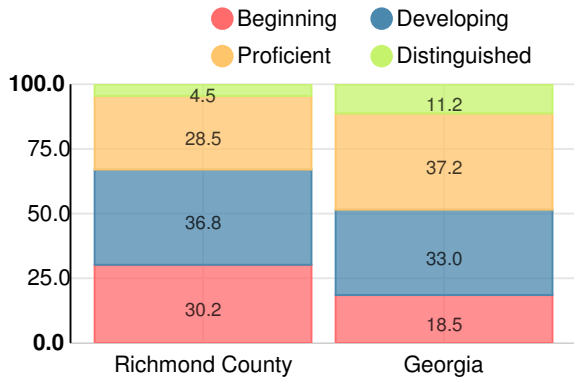

Science

Percent of students scoring in each performance level on 2017 Georgia Milestones for middle school grades

Social Studies

Percent of students scoring in each performance level on 2017 Georgia Milestones for middle school grades

Reading at or above the Grade Level Target (8th Grade)

Percent of students in grade 8 achieving Lexile measure greater than 1050

High School

American Literature & Composition

Percent of students scoring in each performance level on 2017 Georgia Milestones

Coordinate Algebra/Algebra I

Percent of students scoring in each performance level on 2017 Georgia Milestones

Biology

Percent of students scoring in each performance level on 2017 Georgia Milestones

US History