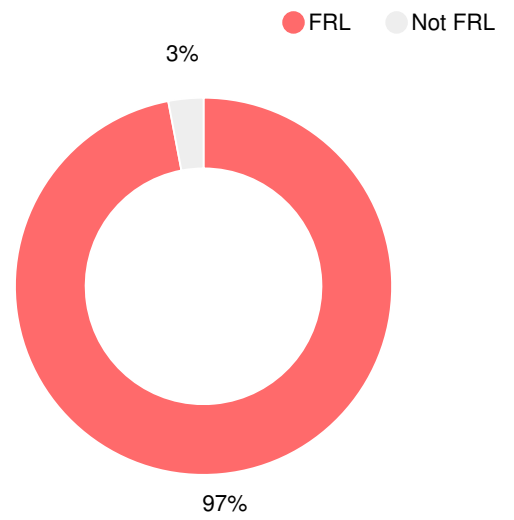

Alternative Education Center at Lamar

 970 Baker Avenue, Augusta, GA 30904

 (706)796-4965

 Grades: 6-12

 Enrollment: 150 students

Performance Snapshot

- Alternative Education Center at Lamar's **overall performance is higher than 1% of schools in the state** and is lower than its district.
- Its students' **academic growth is higher than 1% of schools in the state** and lower than its district.
- 6.7% of its 8th grade students are reading at or above the grade level target.**
- Its four-year graduation rate is 27.3%**, which is **higher than 5% of high schools in the state** and lower than its district.
- Alternative Education Center at Lamar is **Beating the Odds**, meaning that it performs better than similar schools.

School Wide

CCRPI Single Score

Student Mobility Rate

445.4%

School Climate Star Rating

Financial Efficiency Star Rating

Per Pupil Expenditures

Race/Ethnicity

Free/Reduced-Price Lunch (FRL)

Students with Disability (SWD)

English Language Learners (ELL)

Middle School

CCRPI Score

Alternative Education Center at Lamar

Indicator	2017
Achievement	4.4
Progress	18.9
Gap	n/a
Challenge	0.0
CCRPI Score	25.9