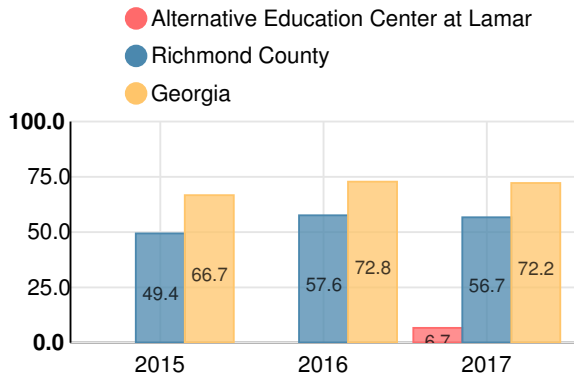

Science

Percent of students scoring in each performance level on 2017 Georgia Milestones for middle school grades

Social Studies

Percent of students scoring in each performance level on 2017 Georgia Milestones for middle school grades

Reading at or above the Grade Level Target (8th Grade)

Percent of students in grade 8 achieving Lexile measure greater than 1050

High School

American Literature & Composition

Percent of students scoring in each performance level on 2017 Georgia Milestones