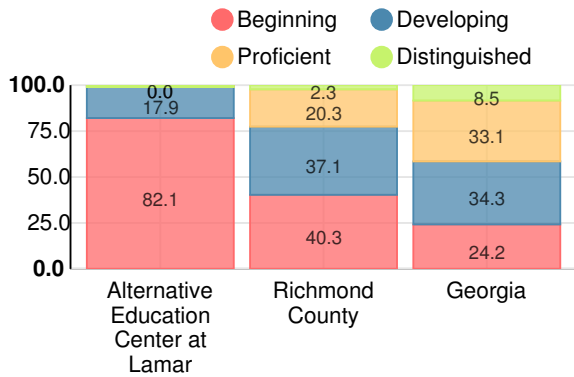

School Wide

CCRPI Single Score

Student Mobility Rate

445.4%

School Climate Star Rating

Financial Efficiency Star Rating

Per Pupil Expenditures

Race/Ethnicity

Free/Reduced-Price Lunch (FRL)

Students with Disability (SWD)

English Language Learners (ELL)

Middle School

CCRPI Score

Alternative Education Center at Lamar

Indicator	2017
Achievement	4.4
Progress	18.9
Gap	n/a
Challenge	0.0
CCRPI Score	25.9

English

Percent of students scoring in each performance level on 2017 Georgia Milestones for middle school grades

Mathematics

Percent of students scoring in each performance level on 2017 Georgia Milestones for middle school grades

Science

Percent of students scoring in each performance level on 2017 Georgia Milestones for middle school grades

Social Studies

Percent of students scoring in each performance level on 2017 Georgia Milestones for middle school grades