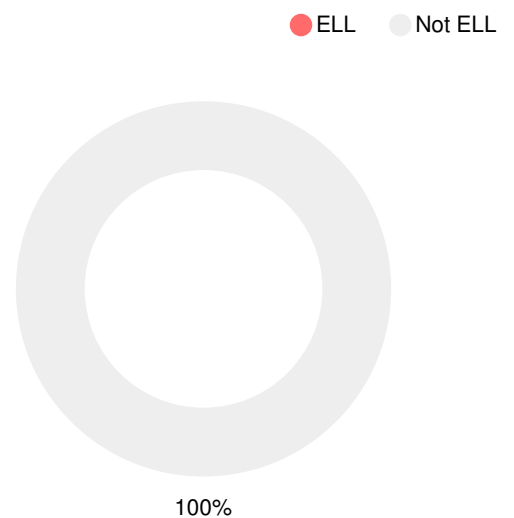

School Wide

CCRPI Single Score

Student Mobility Rate

445.4%

School Climate Star Rating

Financial Efficiency Star Rating

Per Pupil Expenditures

Race/Ethnicity

Free/Reduced-Price Lunch (FRL)

Students with Disability (SWD)

English Language Learners (ELL)

Middle School

CCRPI Score

Alternative Education Center at Lamar

Indicator	2017
Achievement	4.4
Progress	18.9
Gap	n/a
Challenge	0.0
CCRPI Score	25.9