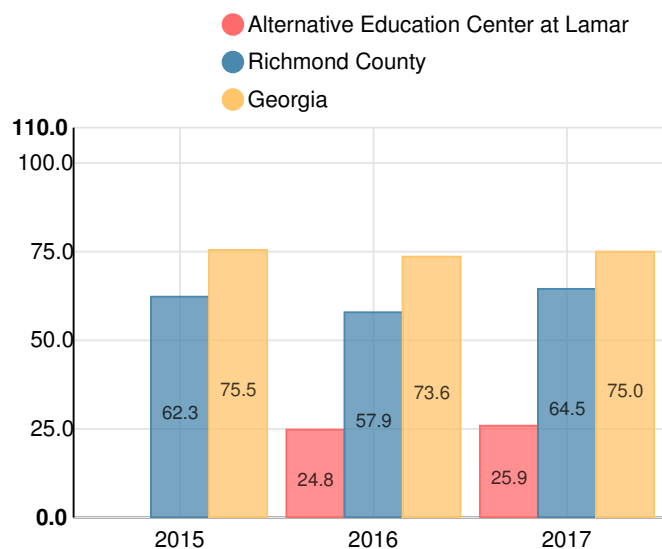

Alternative Education Center at Lamar

970 Baker Avenue, Augusta, GA 30904

(706)796-4965

Grades: 6-12

Enrollment: 150 students

Performance Snapshot

- Alternative Education Center at Lamar's **overall performance is higher than 1% of schools in the state** and is lower than its district.
- Its students' **academic growth is higher than 1% of schools in the state** and lower than its district.
- **6.7% of its 8th grade students are reading at or above the grade level target.**
- **Its four-year graduation rate is 27.3%**, which is **higher than 5% of high schools in the state** and lower than its district.
- Alternative Education Center at Lamar is **Beating the Odds**, meaning that it performs better than similar schools.

School Wide

CCRPI Single Score