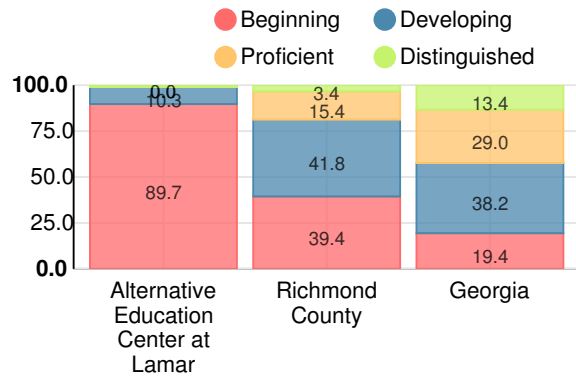

School Wide

CCRPI Single Score

Student Mobility Rate

445.4%

School Climate Star Rating

Financial Efficiency Star Rating

Per Pupil Expenditures

Race/Ethnicity

Free/Reduced-Price Lunch (FRL)

Students with Disability (SWD)

English Language Learners (ELL)

Middle School

CCRPI Score

Alternative Education Center at Lamar

Indicator	2017
Achievement	4.4
Progress	18.9
Gap	n/a
Challenge	0.0
CCRPI Score	25.9

English

Percent of students scoring in each performance level on 2017 Georgia Milestones for middle school grades

Mathematics

Percent of students scoring in each performance level on 2017 Georgia Milestones for middle school grades

Science

Percent of students scoring in each performance level on 2017 Georgia Milestones for middle school grades

Social Studies

Percent of students scoring in each performance level on 2017 Georgia Milestones for middle school grades