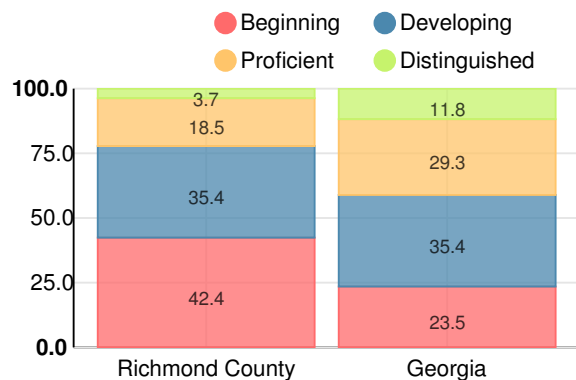

School Wide

CCRPI Single Score

Student Mobility Rate

445.4%

School Climate Star Rating

Financial Efficiency Star Rating

Per Pupil Expenditures

Race/Ethnicity

Free/Reduced-Price Lunch (FRL)

Students with Disability (SWD)

English Language Learners (ELL)

Middle School

CCRPI Score

Alternative Education Center at Lamar

Indicator	2017
Achievement	4.4
Progress	18.9
Gap	n/a
Challenge	0.0
CCRPI Score	25.9

English

Percent of students scoring in each performance level on 2017 Georgia Milestones for middle school grades

Mathematics

Percent of students scoring in each performance level on 2017 Georgia Milestones for middle school grades

Science

Percent of students scoring in each performance level on 2017 Georgia Milestones for middle school grades

Social Studies

Percent of students scoring in each performance level on 2017 Georgia Milestones for middle school grades