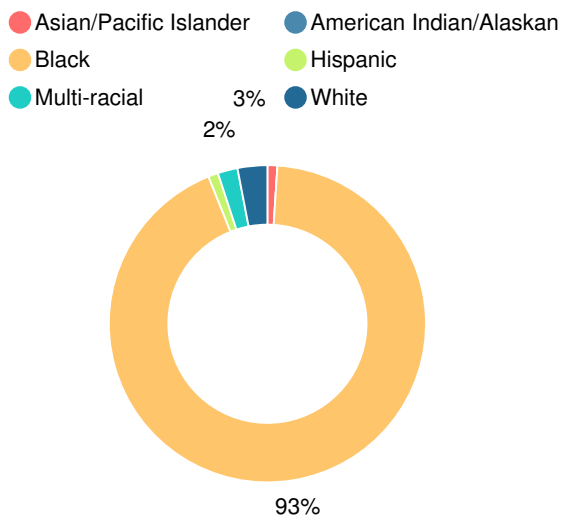

Alternative Education Center at Lamar

 970 Baker Avenue, Augusta, GA 30904

 (706)796-4965

 Grades: 6-12

 Enrollment: 150 students

Performance Snapshot

- Alternative Education Center at Lamar's **overall performance is higher than 1% of schools in the state** and is lower than its district.
- Its students' **academic growth is higher than 1% of schools in the state** and lower than its district.
- 6.7% of its 8th grade students are reading at or above the grade level target.**
- Its four-year graduation rate is 27.3%**, which is **higher than 5% of high schools in the state** and lower than its district.
- Alternative Education Center at Lamar is **Beating the Odds**, meaning that it performs better than similar schools.

Free/Reduced-Price Lunch (FRL)

Students with Disability (SWD)

English Language Learners (ELL)

Middle School

CCRPI Score

Alternative Education Center at Lamar

Indicator	2017
Achievement	4.4
Progress	18.9
Gap	n/a
Challenge	0.0
CCRPI Score	25.9