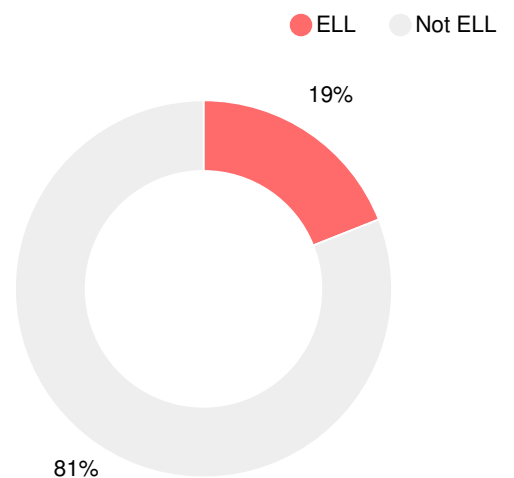

## School Wide

### CCRPI Single Score

Student Mobility Rate

37.7%

School Climate Star Rating

Financial Efficiency Star Rating

Per Pupil Expenditures

Race/Ethnicity

Free/Reduced-Price Lunch (FRL)

Students with Disability (SWD)

English Language Learners (ELL)