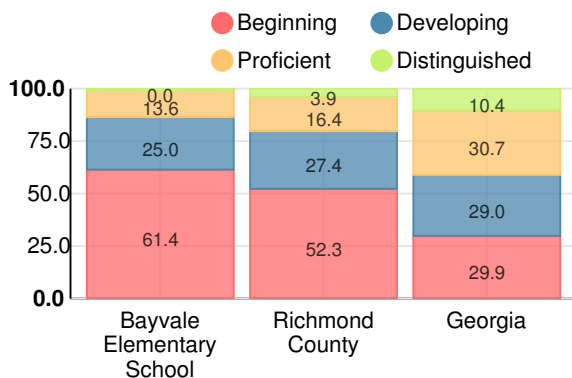

### Bayvale Elementary School

Indicator	2017
Achievement	22.0
Progress	36.2
Gap	6.7
Challenge	1.3
<b>CCRPI Score</b>	<b>66.2</b>

### English

Percent of students scoring in each performance level on 2017 Georgia Milestones for elementary grades

### Mathematics

Percent of students scoring in each performance level on 2017 Georgia Milestones for elementary grades

### Science

Percent of students scoring in each performance level on 2017 Georgia Milestones for elementary grades