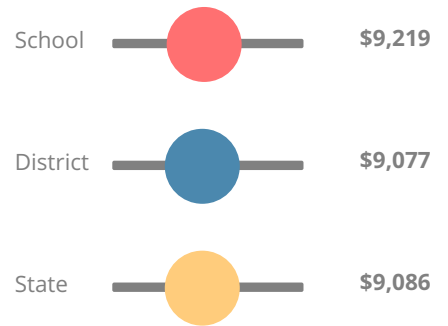

## School Wide

### CCRPI Single Score

Student Mobility Rate

37.7%

School Climate Star Rating

Financial Efficiency Star Rating

Per Pupil Expenditures

Race/Ethnicity

Free/Reduced-Price Lunch (FRL)