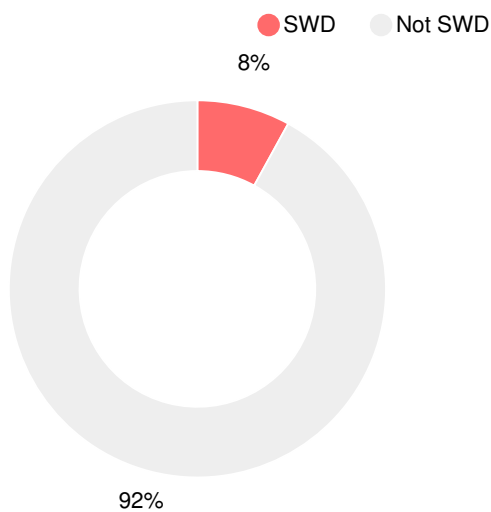

## School Wide

### CCRPI Single Score

Student Mobility Rate

37.7%

School Climate Star Rating

Financial Efficiency Star Rating

Per Pupil Expenditures

Race/Ethnicity

Free/Reduced-Price Lunch (FRL)

Students with Disability (SWD)

English Language Learners (ELL)