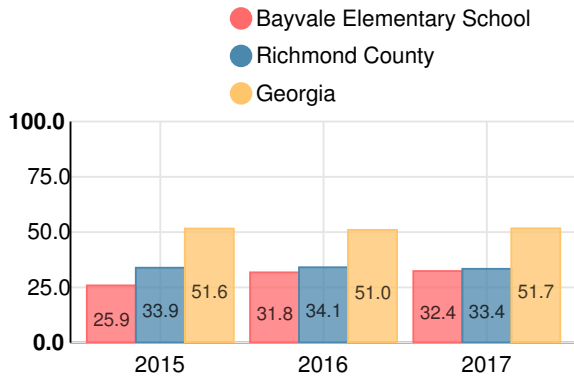

### Mathematics

Percent of students scoring in each performance level on 2017 Georgia Milestones for elementary grades

### Science

Percent of students scoring in each performance level on 2017 Georgia Milestones for elementary grades

### Social Studies

Percent of students scoring in each performance level on 2017 Georgia Milestones for elementary grades

**Reading at or above the Grade Level Target (3rd Grade)**

Percent of students in grade 3 achieving Lexile measure equal to or greater than 650