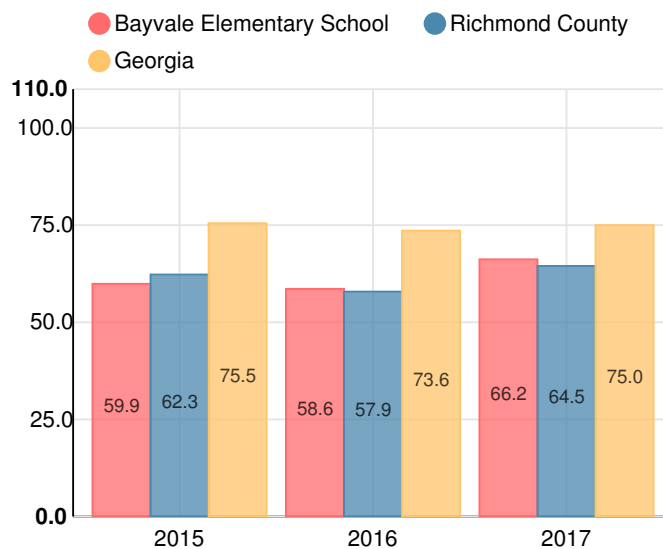

Bayvale Elementary School

3309 Milledgeville Rd, Augusta, GA 30909

(706)737-7255

Grades: K-5

Enrollment: 454 students

Performance Snapshot

- Bayvale Elementary School's **overall performance is higher than 26% of schools in the state** and is similar to its district.
- Its students' **academic growth is higher than 68% of schools in the state** and higher than its district.
- **32.4% of its 3rd grade students are reading at or above the grade level target.**
- Bayvale Elementary School is **Beating the Odds**, meaning that it performs better than similar schools.

School Wide

CCRPI Single Score