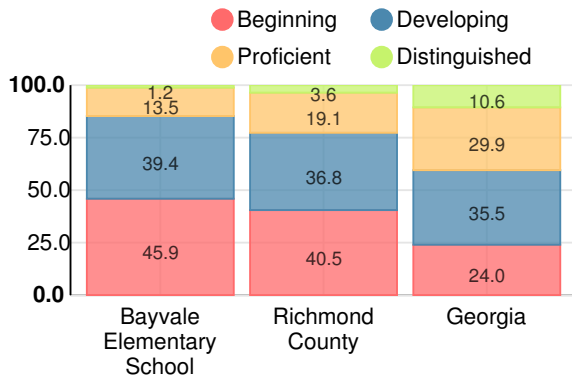

Elementary

CCRPI Score

Bayvale Elementary School

Indicator	2017
Achievement	22.0
Progress	36.2
Gap	6.7
Challenge	1.3
CCRPI Score	66.2

English

Percent of students scoring in each performance level on 2017 Georgia Milestones for elementary grades