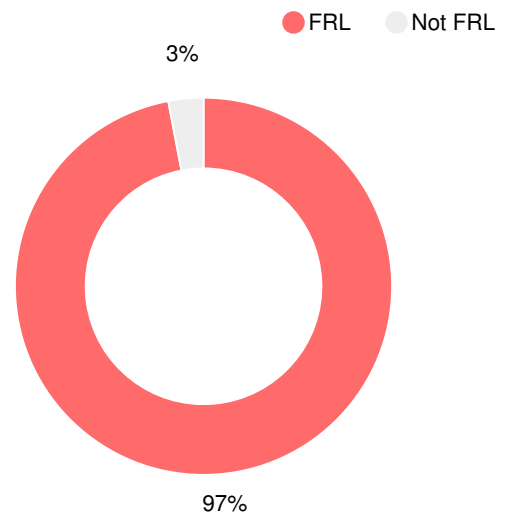

## School Wide

### CCRPI Single Score

Student Mobility Rate

37.7%

School Climate Star Rating

Financial Efficiency Star Rating

Per Pupil Expenditures

Race/Ethnicity

Free/Reduced-Price Lunch (FRL)

Students with Disability (SWD)

English Language Learners (ELL)