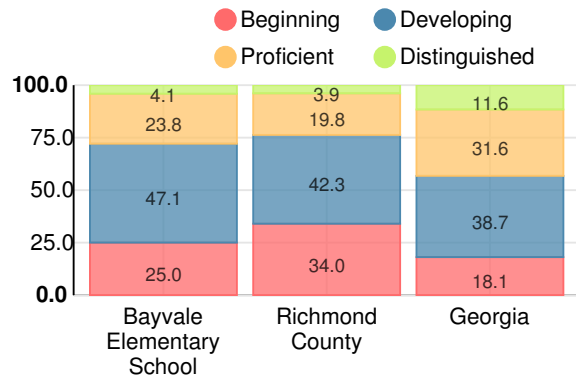

## CCRPI Score

### Bayvale Elementary School

Indicator	2017
Achievement	22.0
Progress	36.2
Gap	6.7
Challenge	1.3
<b>CCRPI Score</b>	<b>66.2</b>

### English

Percent of students scoring in each performance level on 2017 Georgia Milestones for elementary grades

### Mathematics

Percent of students scoring in each performance level on 2017 Georgia Milestones for elementary grades