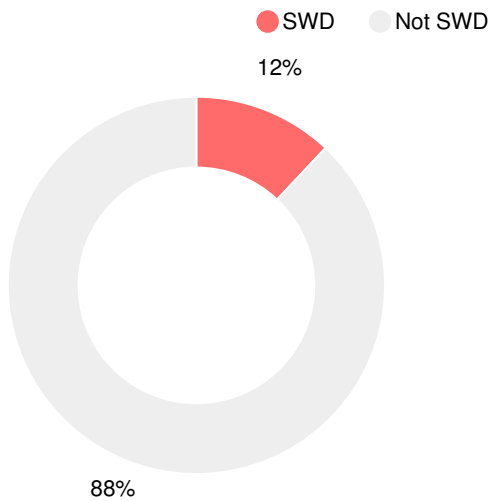

Students with Disability (SWD)