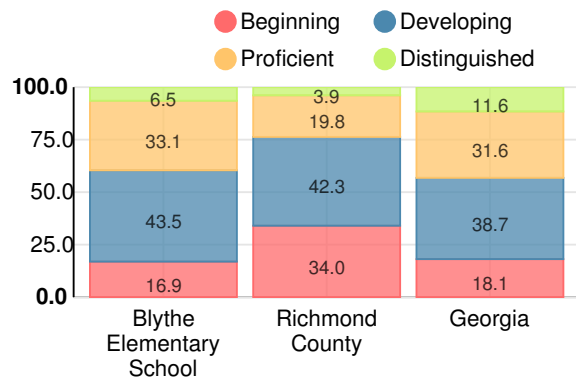

School Wide

CCRPI Single Score

Student Mobility Rate

23.1%

School Climate Star Rating

Financial Efficiency Star Rating

Per Pupil Expenditures

Race/Ethnicity

Free/Reduced-Price Lunch (FRL)

Students with Disability (SWD)

English Language Learners (ELL)

Elementary

CCRPI Score

Blythe Elementary School

Indicator	2017
Achievement	26.6
Progress	31.6
Gap	5.0
Challenge	2.2
CCRPI Score	65.4

English

Percent of students scoring in each performance level on 2017 Georgia Milestones for elementary grades

Mathematics

Percent of students scoring in each performance level on 2017 Georgia Milestones for elementary grades

Science

Percent of students scoring in each performance level on 2017 Georgia Milestones for elementary grades

Social Studies

Percent of students scoring in each performance level on 2017 Georgia Milestones for elementary grades