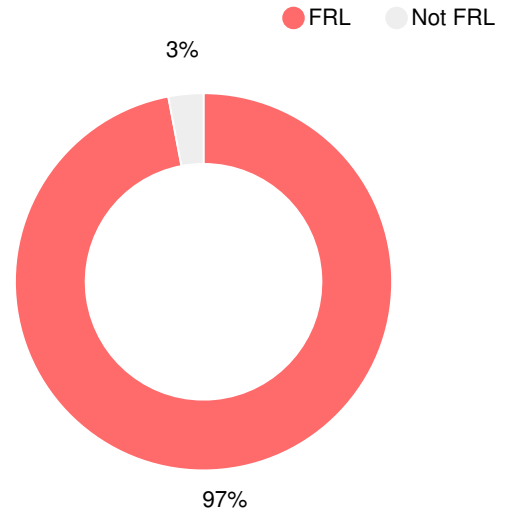

School Wide

CCRPI Single Score

Student Mobility Rate

23.1%

School Climate Star Rating

Financial Efficiency Star Rating

Per Pupil Expenditures

Race/Ethnicity

Free/Reduced-Price Lunch (FRL)

Students with Disability (SWD)

English Language Learners (ELL)

Elementary

CCRPI Score

Blythe Elementary School

Indicator	2017
Achievement	26.6
Progress	31.6
Gap	5.0
Challenge	2.2
CCRPI Score	65.4