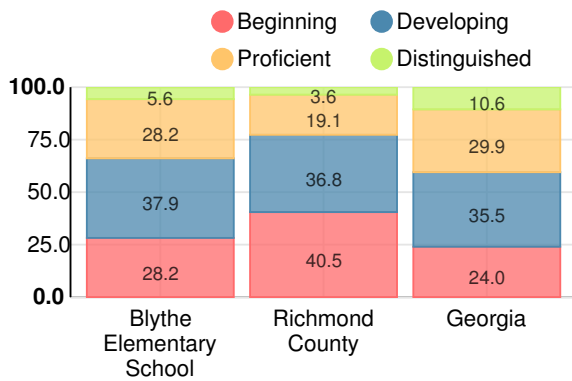

School Wide

CCRPI Single Score

Student Mobility Rate

23.1%

School Climate Star Rating

Financial Efficiency Star Rating

Per Pupil Expenditures

Race/Ethnicity

Free/Reduced-Price Lunch (FRL)

Students with Disability (SWD)

English Language Learners (ELL)

Elementary

CCRPI Score

Blythe Elementary School

Indicator	2017
Achievement	26.6
Progress	31.6
Gap	5.0
Challenge	2.2
CCRPI Score	65.4

English

Percent of students scoring in each performance level on 2017 Georgia Milestones for elementary grades

Mathematics

Percent of students scoring in each performance level on 2017 Georgia Milestones for elementary grades

Science

Percent of students scoring in each performance level on 2017 Georgia Milestones for elementary grades

Social Studies

Percent of students scoring in each performance level on 2017 Georgia Milestones for elementary grades