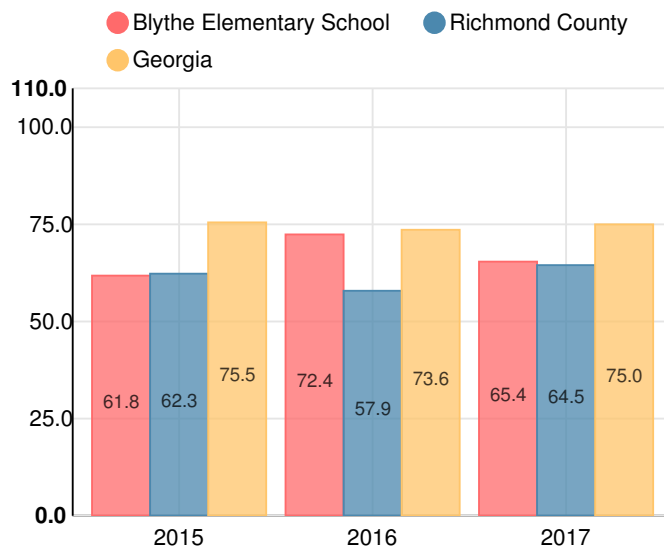

Blythe Elementary School

 290 Church St, Blythe, GA 30805

 (706)592-4090

 Grades: K-5

 Enrollment: 278 students

Performance Snapshot

- Blythe Elementary School's **overall performance is higher than 25% of schools in the state** and is similar to its district.
- Its students' **academic growth is higher than 28% of schools in the state** and lower than its district.
- **51.4% of its 3rd grade students are reading at or above the grade level target.**

School Wide

CCRPI Single Score

Student Mobility Rate

23.1%

School Climate Star Rating

Financial Efficiency Star Rating

Per Pupil Expenditures

Race/Ethnicity