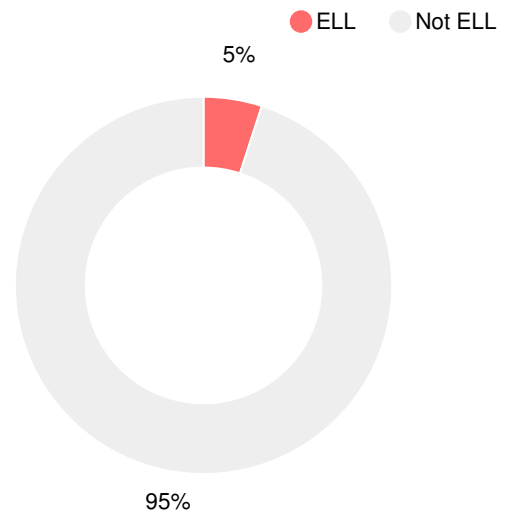

School Wide

CCRPI Single Score

Student Mobility Rate

23.1%

School Climate Star Rating

Financial Efficiency Star Rating

Per Pupil Expenditures

Race/Ethnicity

Free/Reduced-Price Lunch (FRL)

Students with Disability (SWD)

English Language Learners (ELL)

Elementary

CCRPI Score

Blythe Elementary School

Indicator	2017
Achievement	26.6
Progress	31.6
Gap	5.0
Challenge	2.2
CCRPI Score	65.4