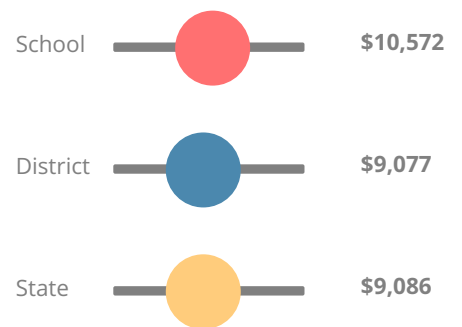

School Wide

CCRPI Single Score

Student Mobility Rate

23.1%

School Climate Star Rating

Financial Efficiency Star Rating

Per Pupil Expenditures

Race/Ethnicity