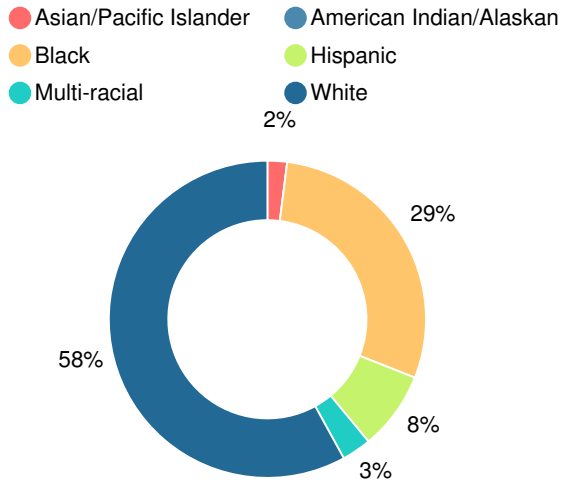

School Wide

CCRPI Single Score

Student Mobility Rate

23.1%

School Climate Star Rating

Financial Efficiency Star Rating

Per Pupil Expenditures

Race/Ethnicity