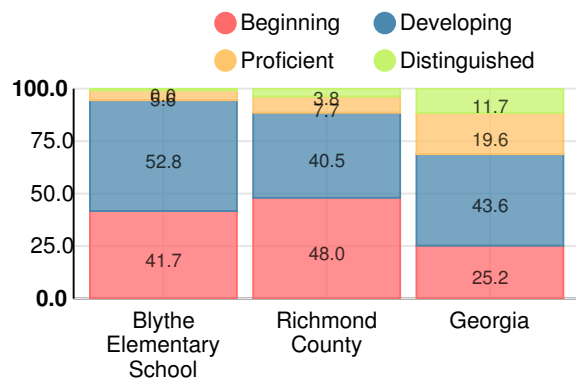

School Wide

CCRPI Single Score

Student Mobility Rate

23.1%

School Climate Star Rating

Financial Efficiency Star Rating

Per Pupil Expenditures

Race/Ethnicity

Free/Reduced-Price Lunch (FRL)

Students with Disability (SWD)

English Language Learners (ELL)

Elementary

CCRPI Score

Blythe Elementary School

Indicator	2017
Achievement	26.6
Progress	31.6
Gap	5.0
Challenge	2.2
CCRPI Score	65.4

English

Percent of students scoring in each performance level on 2017 Georgia Milestones for elementary grades

Mathematics

Percent of students scoring in each performance level on 2017 Georgia Milestones for elementary grades

Science

Percent of students scoring in each performance level on 2017 Georgia Milestones for elementary grades

Social Studies

Percent of students scoring in each performance level on 2017 Georgia Milestones for elementary grades