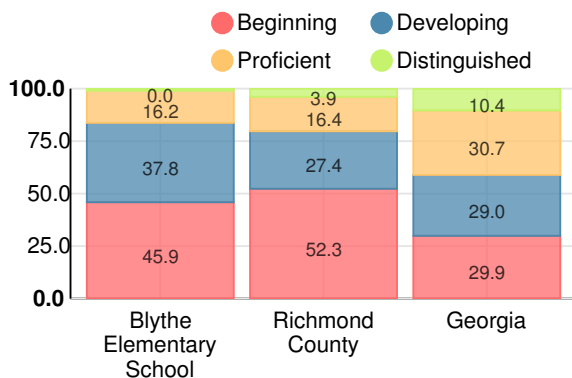

School Wide

CCRPI Single Score

Student Mobility Rate

23.1%

School Climate Star Rating

Financial Efficiency Star Rating

Per Pupil Expenditures

Race/Ethnicity

Free/Reduced-Price Lunch (FRL)

Students with Disability (SWD)

English Language Learners (ELL)

Elementary

CCRPI Score

Blythe Elementary School

Indicator	2017
Achievement	26.6
Progress	31.6
Gap	5.0
Challenge	2.2
CCRPI Score	65.4

English

Percent of students scoring in each performance level on 2017 Georgia Milestones for elementary grades

Mathematics

Percent of students scoring in each performance level on 2017 Georgia Milestones for elementary grades

Science

Percent of students scoring in each performance level on 2017 Georgia Milestones for elementary grades

Social Studies

Percent of students scoring in each performance level on 2017 Georgia Milestones for elementary grades