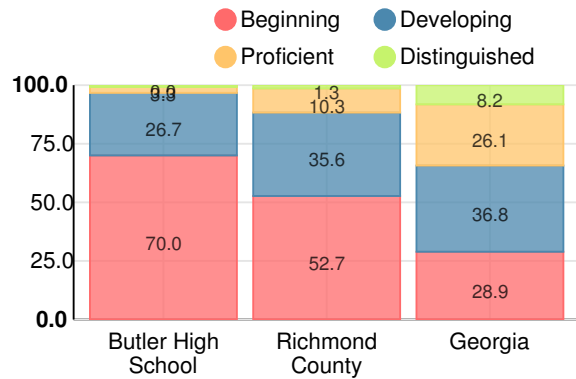

School Wide

CCRPI Single Score

Student Mobility Rate

35.2%

School Climate Star Rating

Financial Efficiency Star Rating

Per Pupil Expenditures

Race/Ethnicity

Free/Reduced-Price Lunch (FRL)

Students with Disability (SWD)

English Language Learners (ELL)

High School

CCRPI Score

Butler High School

Indicator	2017
Achievement	20.4
Progress	33.1
Gap	6.7
Challenge	0.5
CCRPI Score	60.7

American Literature & Composition

Percent of students scoring in each performance level on 2017 Georgia Milestones

Coordinate Algebra/Algebra I

Percent of students scoring in each performance level on 2017 Georgia Milestones

Biology

Percent of students scoring in each performance level on 2017 Georgia Milestones

US History

Percent of students scoring in each performance level on 2017 Georgia Milestones

College Readiness

Percent of high school graduates who are college ready