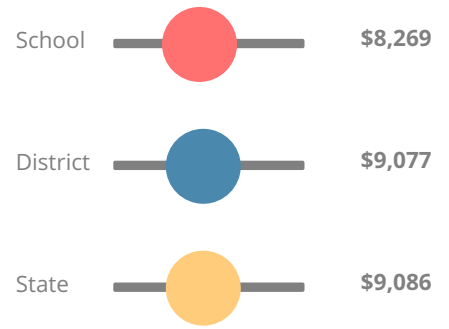

School Wide

CCRPI Single Score

Student Mobility Rate

35.2%

School Climate Star Rating

Financial Efficiency Star Rating

Per Pupil Expenditures

Race/Ethnicity

Free/Reduced-Price Lunch (FRL)

Students with Disability (SWD)

English Language Learners (ELL)

High School

CCRPI Score

Butler High School

Indicator	2017
Achievement	20.4
Progress	33.1
Gap	6.7
Challenge	0.5
CCRPI Score	60.7