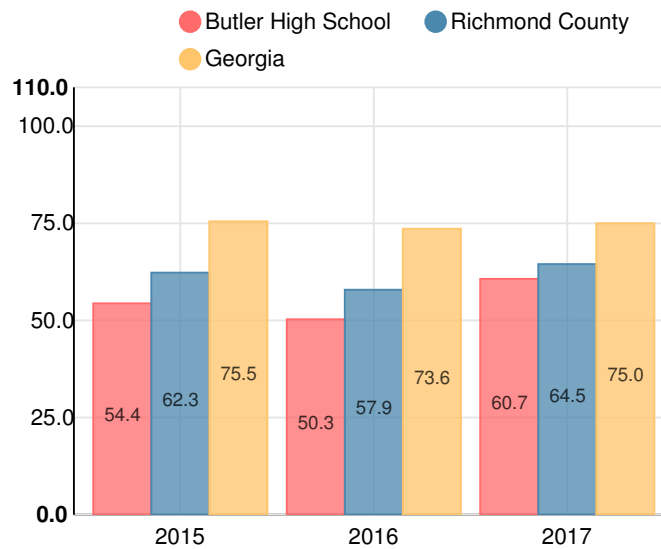

Butler High School

 2011 Lumpkin Rd, Augusta, GA 30906

 (706)796-4959

 Grades: 9-12

 Enrollment: 836 students

Performance Snapshot

- Butler High School's **overall performance is higher than 15% of schools in the state** and is lower than its district.
- Its students' **academic growth is higher than 34% of schools in the state** and similar to its district.
- **Its four-year graduation rate is 74.0%**, which is **higher than 16% of high schools in the state** and lower than its district.
- **24.7% of graduates are college ready.**

School Wide

CCRPI Single Score

Student Mobility Rate

35.2%

School Climate Star Rating

Financial Efficiency Star Rating

Per Pupil Expenditures

Race/Ethnicity