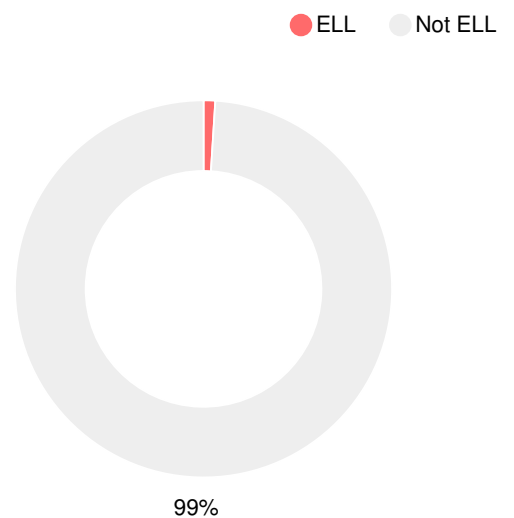

School Wide

CCRPI Single Score

Student Mobility Rate

35.2%

School Climate Star Rating

Financial Efficiency Star Rating

Per Pupil Expenditures

Race/Ethnicity

Free/Reduced-Price Lunch (FRL)

Students with Disability (SWD)

English Language Learners (ELL)

High School

CCRPI Score

Butler High School

Indicator	2017
Achievement	20.4
Progress	33.1
Gap	6.7
Challenge	0.5
CCRPI Score	60.7