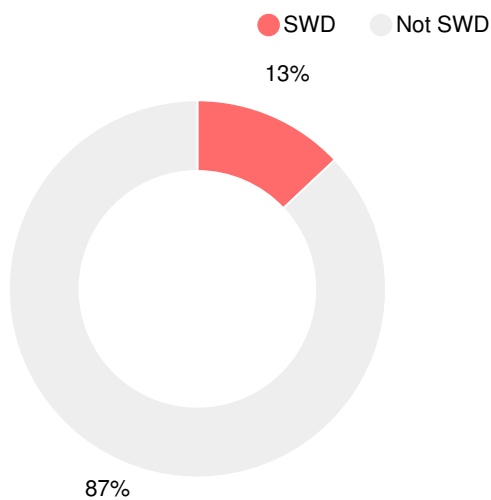

School Wide

CCRPI Single Score

Student Mobility Rate

35.2%

School Climate Star Rating

Financial Efficiency Star Rating

Per Pupil Expenditures

Race/Ethnicity

Free/Reduced-Price Lunch (FRL)

Students with Disability (SWD)

English Language Learners (ELL)

High School

CCRPI Score

Butler High School

Indicator	2017
Achievement	20.4
Progress	33.1
Gap	6.7
Challenge	0.5
CCRPI Score	60.7