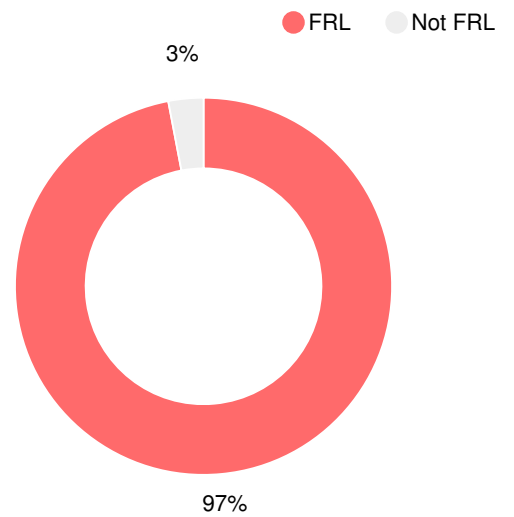

Butler High School

 2011 Lumpkin Rd, Augusta, GA 30906

 (706)796-4959

 Grades: 9-12

 Enrollment: 836 students

Performance Snapshot

- Butler High School's **overall performance is higher than 15% of schools in the state** and is lower than its district.
- Its students' **academic growth is higher than 34% of schools in the state** and similar to its district.
- **Its four-year graduation rate is 74.0%**, which is **higher than 16% of high schools in the state** and lower than its district.
- **24.7% of graduates are college ready.**

School Wide

CCRPI Single Score

Student Mobility Rate

35.2%

School Climate Star Rating

Financial Efficiency Star Rating

Per Pupil Expenditures

Race/Ethnicity

Free/Reduced-Price Lunch (FRL)

Students with Disability (SWD)

English Language Learners (ELL)

High School

CCRPI Score

Butler High School

Indicator	2017
Achievement	20.4
Progress	33.1
Gap	6.7
Challenge	0.5
CCRPI Score	60.7