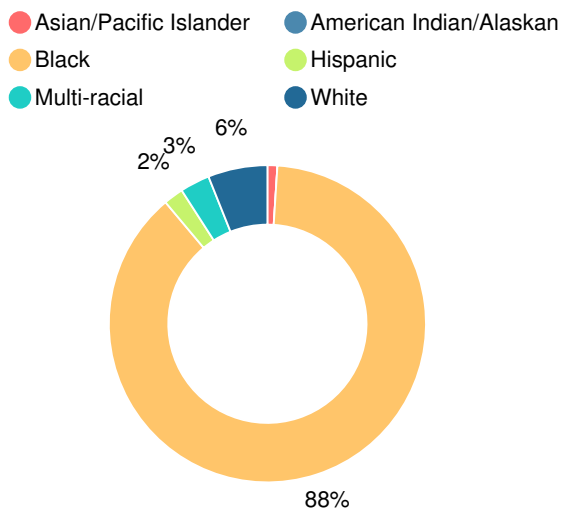

School Wide

CCRPI Single Score

Student Mobility Rate

35.2%

School Climate Star Rating

Financial Efficiency Star Rating

Per Pupil Expenditures

Race/Ethnicity