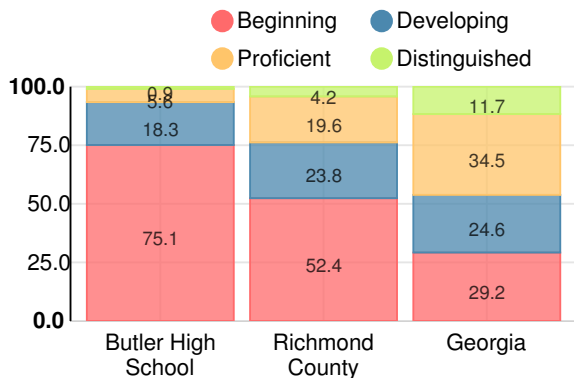

School Wide

CCRPI Single Score

Student Mobility Rate

35.2%

School Climate Star Rating

Financial Efficiency Star Rating

Per Pupil Expenditures

Race/Ethnicity

Free/Reduced-Price Lunch (FRL)

Students with Disability (SWD)

English Language Learners (ELL)

High School

CCRPI Score

Butler High School

Indicator	2017
Achievement	20.4
Progress	33.1
Gap	6.7
Challenge	0.5
CCRPI Score	60.7

American Literature & Composition

Percent of students scoring in each performance level on 2017 Georgia Milestones

Coordinate Algebra/Algebra I

Percent of students scoring in each performance level on 2017 Georgia Milestones

Biology

Percent of students scoring in each performance level on 2017 Georgia Milestones

US History

Percent of students scoring in each performance level on 2017 Georgia Milestones

College Readiness

Percent of high school graduates who are college ready