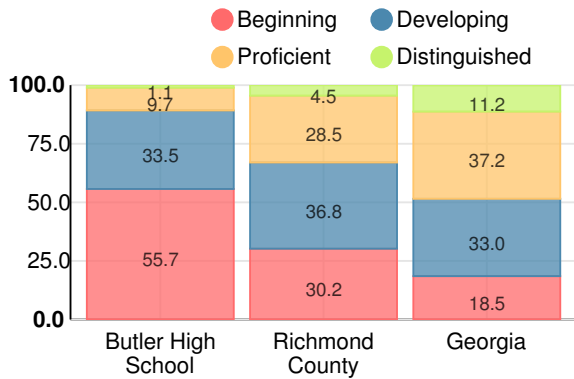

School Wide

CCRPI Single Score

Student Mobility Rate

35.2%

School Climate Star Rating

Financial Efficiency Star Rating

Per Pupil Expenditures

Race/Ethnicity

Free/Reduced-Price Lunch (FRL)

Students with Disability (SWD)

English Language Learners (ELL)

High School

CCRPI Score

Butler High School

Indicator	2017
Achievement	20.4
Progress	33.1
Gap	6.7
Challenge	0.5
CCRPI Score	60.7

American Literature & Composition

Percent of students scoring in each performance level on 2017 Georgia Milestones

Coordinate Algebra/Algebra I

Percent of students scoring in each performance level on 2017 Georgia Milestones

Biology

Percent of students scoring in each performance level on 2017 Georgia Milestones

US History

Percent of students scoring in each performance level on 2017 Georgia Milestones

College Readiness

Percent of high school graduates who are college ready