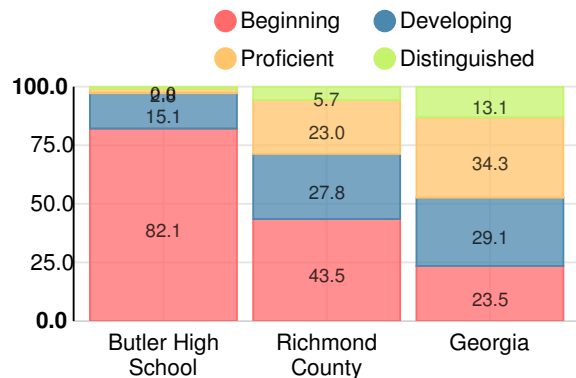

School Wide

CCRPI Single Score

Student Mobility Rate

35.2%

School Climate Star Rating

Financial Efficiency Star Rating

Per Pupil Expenditures

Race/Ethnicity

Free/Reduced-Price Lunch (FRL)

Students with Disability (SWD)

English Language Learners (ELL)

High School

CCRPI Score

Butler High School

Indicator	2017
Achievement	20.4
Progress	33.1
Gap	6.7
Challenge	0.5
CCRPI Score	60.7

American Literature & Composition

Percent of students scoring in each performance level on 2017 Georgia Milestones

Coordinate Algebra/Algebra I

Percent of students scoring in each performance level on 2017 Georgia Milestones

Biology

Percent of students scoring in each performance level on 2017 Georgia Milestones

US History

Percent of students scoring in each performance level on 2017 Georgia Milestones

College Readiness

Percent of high school graduates who are college ready