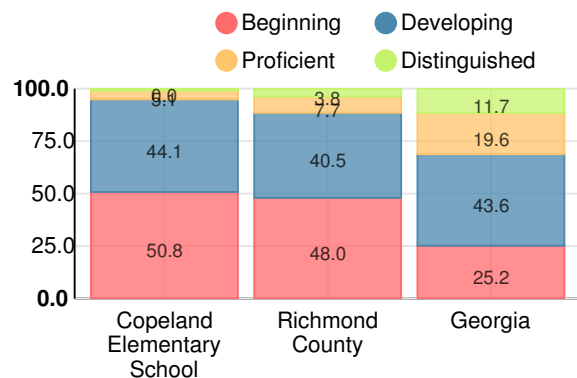

School Wide

CCRPI Single Score

Student Mobility Rate

49.2%

School Climate Star Rating

Financial Efficiency Star Rating

Per Pupil Expenditures

Race/Ethnicity

Free/Reduced-Price Lunch (FRL)

Students with Disability (SWD)

English Language Learners (ELL)

Elementary

CCRPI Score

Copeland Elementary School

Indicator	2017
Achievement	19.1
Progress	31.6
Gap	5.0
Challenge	1.5
CCRPI Score	57.2

English

Percent of students scoring in each performance level on 2017 Georgia Milestones for elementary grades

Mathematics

Percent of students scoring in each performance level on 2017 Georgia Milestones for elementary grades

Science

Percent of students scoring in each performance level on 2017 Georgia Milestones for elementary grades

Social Studies

Percent of students scoring in each performance level on 2017 Georgia Milestones for elementary grades