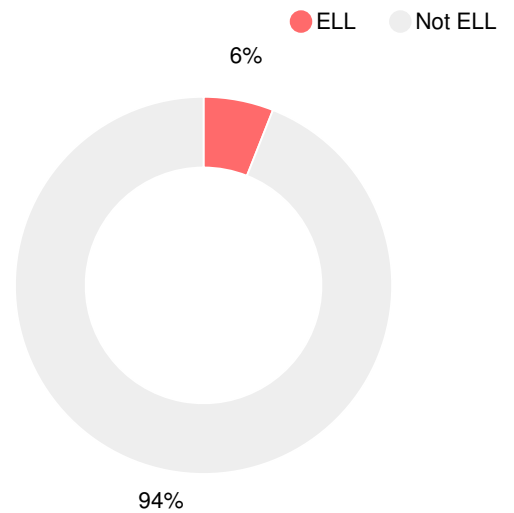

School Wide

CCRPI Single Score

Student Mobility Rate

49.2%

School Climate Star Rating

Financial Efficiency Star Rating

Per Pupil Expenditures

Race/Ethnicity

Free/Reduced-Price Lunch (FRL)

Students with Disability (SWD)

English Language Learners (ELL)

Elementary

CCRPI Score

Copeland Elementary School

Indicator	2017
Achievement	19.1
Progress	31.6
Gap	5.0
Challenge	1.5
CCRPI Score	57.2