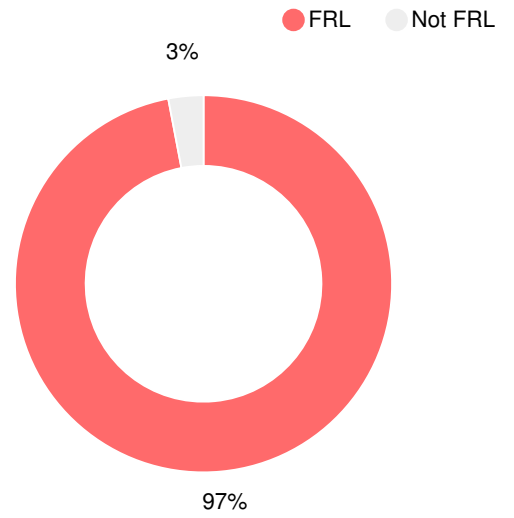

School Wide

CCRPI Single Score

Student Mobility Rate

49.2%

School Climate Star Rating

Financial Efficiency Star Rating

Per Pupil Expenditures

Race/Ethnicity

Free/Reduced-Price Lunch (FRL)

Students with Disability (SWD)

English Language Learners (ELL)

Elementary

CCRPI Score

Copeland Elementary School

Indicator	2017
Achievement	19.1
Progress	31.6
Gap	5.0
Challenge	1.5
CCRPI Score	57.2