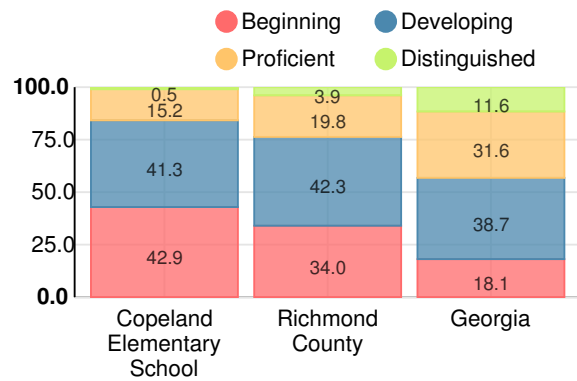

School Wide

CCRPI Single Score

Student Mobility Rate

49.2%

School Climate Star Rating

Financial Efficiency Star Rating

Per Pupil Expenditures

Race/Ethnicity

Free/Reduced-Price Lunch (FRL)

Students with Disability (SWD)

English Language Learners (ELL)

Elementary

CCRPI Score

Copeland Elementary School

Indicator	2017
Achievement	19.1
Progress	31.6
Gap	5.0
Challenge	1.5
CCRPI Score	57.2

English

Percent of students scoring in each performance level on 2017 Georgia Milestones for elementary grades

Mathematics

Percent of students scoring in each performance level on 2017 Georgia Milestones for elementary grades

Science

Percent of students scoring in each performance level on 2017 Georgia Milestones for elementary grades

Social Studies

Percent of students scoring in each performance level on 2017 Georgia Milestones for elementary grades