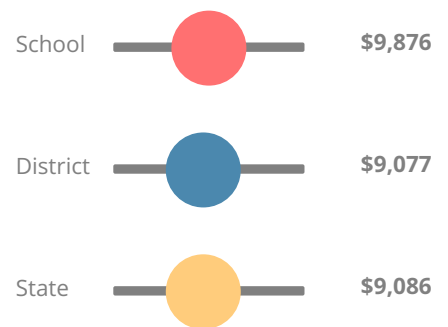

School Wide

CCRPI Single Score

Student Mobility Rate

49.2%

School Climate Star Rating

Financial Efficiency Star Rating

Per Pupil Expenditures

Race/Ethnicity

Free/Reduced-Price Lunch (FRL)

Students with Disability (SWD)

English Language Learners (ELL)

Elementary

CCRPI Score

Copeland Elementary School

Indicator	2017
Achievement	19.1
Progress	31.6
Gap	5.0
Challenge	1.5
CCRPI Score	57.2