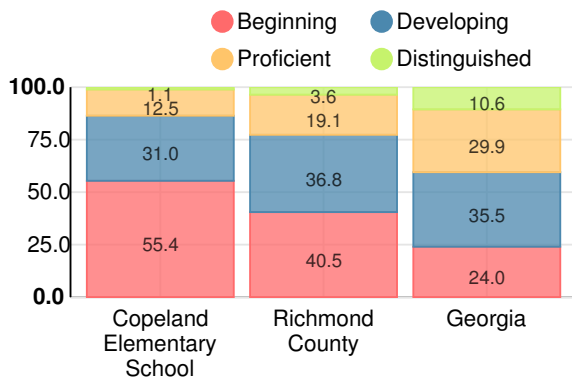

School Wide

CCRPI Single Score

Student Mobility Rate

49.2%

School Climate Star Rating

Financial Efficiency Star Rating

Per Pupil Expenditures

Race/Ethnicity

Free/Reduced-Price Lunch (FRL)

Students with Disability (SWD)

English Language Learners (ELL)

Elementary

CCRPI Score

Copeland Elementary School

Indicator	2017
Achievement	19.1
Progress	31.6
Gap	5.0
Challenge	1.5
CCRPI Score	57.2

English

Percent of students scoring in each performance level on 2017 Georgia Milestones for elementary grades

Mathematics

Percent of students scoring in each performance level on 2017 Georgia Milestones for elementary grades

Science

Percent of students scoring in each performance level on 2017 Georgia Milestones for elementary grades

Social Studies

Percent of students scoring in each performance level on 2017 Georgia Milestones for elementary grades