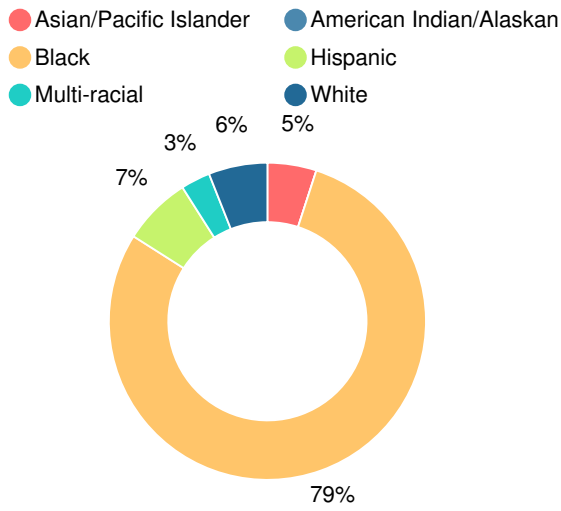

School Wide

CCRPI Single Score

Student Mobility Rate

49.2%

School Climate Star Rating

Financial Efficiency Star Rating

Per Pupil Expenditures

Race/Ethnicity