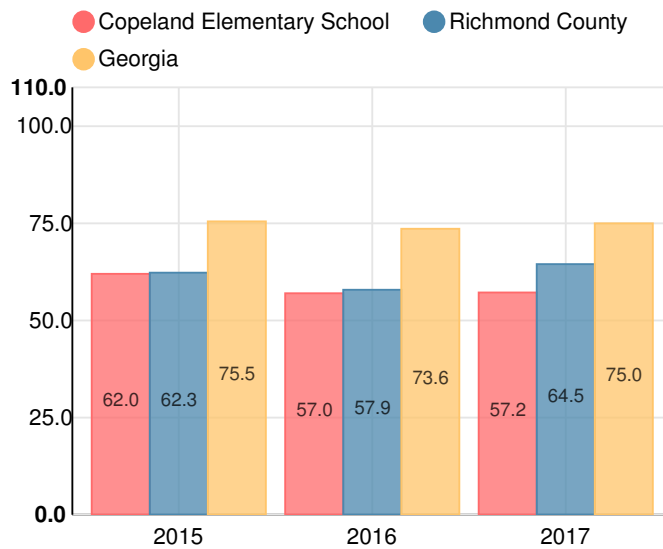

Copeland Elementary School

📍 1440 Jackson Rd, Augusta, GA 30909

☎ (706)737-7228

🏠 Grades: K-5

👥 Enrollment: 423 students

Performance Snapshot

- Copeland Elementary School's **overall performance is higher than 9% of schools in the state** and is lower than its district.
- Its students' **academic growth is higher than 28% of schools in the state** and lower than its district.
- **26.2% of its 3rd grade students are reading at or above the grade level target.**

School Wide

CCRPI Single Score

Student Mobility Rate

49.2%

School Climate Star Rating

Financial Efficiency Star Rating

Per Pupil Expenditures

Race/Ethnicity