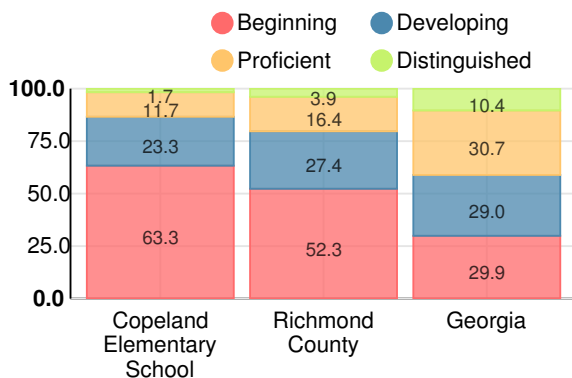

School Wide

CCRPI Single Score

Student Mobility Rate

49.2%

School Climate Star Rating

Financial Efficiency Star Rating

Per Pupil Expenditures

Race/Ethnicity

Free/Reduced-Price Lunch (FRL)

Students with Disability (SWD)

English Language Learners (ELL)

Elementary

CCRPI Score

Copeland Elementary School

Indicator	2017
Achievement	19.1
Progress	31.6
Gap	5.0
Challenge	1.5
CCRPI Score	57.2

English

Percent of students scoring in each performance level on 2017 Georgia Milestones for elementary grades

Mathematics

Percent of students scoring in each performance level on 2017 Georgia Milestones for elementary grades

Science

Percent of students scoring in each performance level on 2017 Georgia Milestones for elementary grades

Social Studies

Percent of students scoring in each performance level on 2017 Georgia Milestones for elementary grades