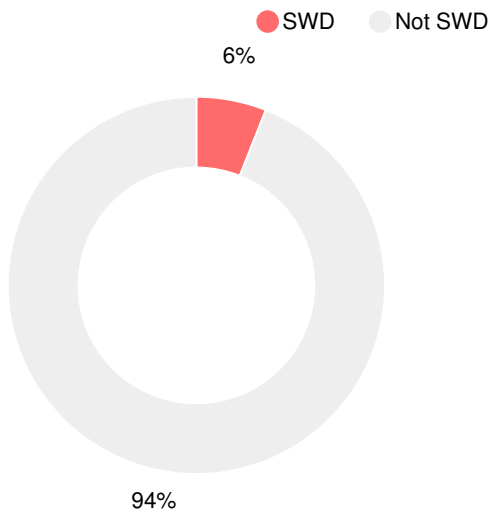

School Wide

CCRPI Single Score

Student Mobility Rate

49.2%

School Climate Star Rating

Financial Efficiency Star Rating

Per Pupil Expenditures

Race/Ethnicity

Free/Reduced-Price Lunch (FRL)

Students with Disability (SWD)

English Language Learners (ELL)

Elementary

CCRPI Score

Copeland Elementary School

Indicator	2017
Achievement	19.1
Progress	31.6
Gap	5.0
Challenge	1.5
CCRPI Score	57.2