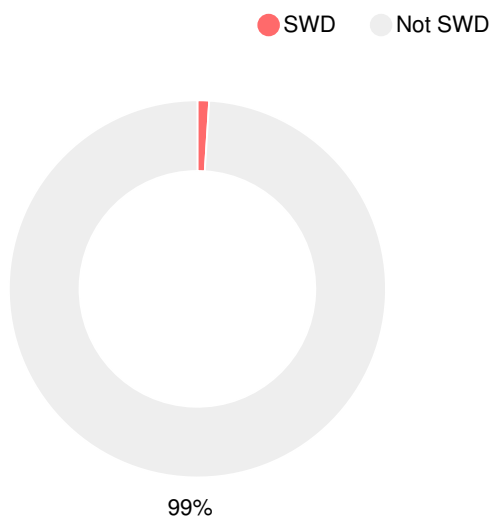

Davidson Magnet School

 615 12th St, Augusta, GA 30901

 (706)823-6924

 Grades: 6-12

 Enrollment: 807 students

 Highest Performing (Platinum)

Performance Snapshot

- Davidson Magnet School's **overall performance is higher than 99% of schools in the state** and is higher than its district.
- Its middle school students' **academic growth is higher than 43% of middle schools in the state** and higher than its district.
- Its high school students' **academic growth is higher than 82% of high schools in the state** and higher than its district.
- **100.0% of its 8th grade students are reading at or above the grade level target.**
- **Its four-year graduation rate is 100.0%**, which is **higher than 99% of high schools in the state** and higher than its district.
- **95.8% of graduates are college ready.**
- Davidson Magnet School is **Beating the Odds**, meaning that it performs better than similar schools.

School Wide

CCRPI Single Score

Student Mobility Rate

1.7%

School Climate Star Rating

Financial Efficiency Star Rating

Per Pupil Expenditures

Race/Ethnicity

Free/Reduced-Price Lunch (FRL)

Students with Disability (SWD)

English Language Learners (ELL)

Middle School

CCRPI Score

Davidson Magnet School

| Indicator | 2017 |
|--------------------|--------------|
| Achievement | 46.3 |
| Progress | 34.4 |
| Gap | 10.0 |
| Challenge | 10.0 |
| CCRPI Score | 100.7 |