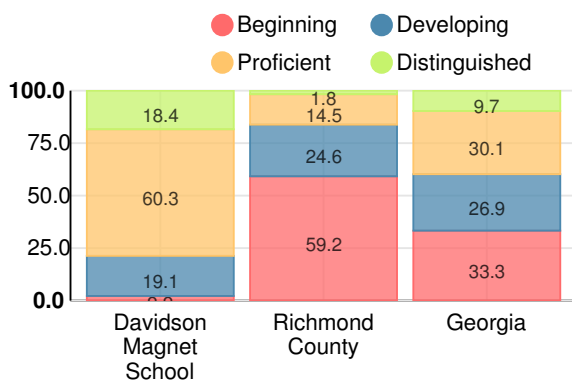

School Wide

CCRPI Single Score

Student Mobility Rate

1.7%

School Climate Star Rating

Financial Efficiency Star Rating

Per Pupil Expenditures

Race/Ethnicity

Free/Reduced-Price Lunch (FRL)

Students with Disability (SWD)

English Language Learners (ELL)

Middle School

CCRPI Score

Davidson Magnet School

| Indicator | 2017 |
|--------------------|--------------|
| Achievement | 46.3 |
| Progress | 34.4 |
| Gap | 10.0 |
| Challenge | 10.0 |
| CCRPI Score | 100.7 |

English

Percent of students scoring in each performance level on 2017 Georgia Milestones for middle school grades

Mathematics

Percent of students scoring in each performance level on 2017 Georgia Milestones for middle school grades

Science

Percent of students scoring in each performance level on 2017 Georgia Milestones for middle school grades

Social Studies

Percent of students scoring in each performance level on 2017 Georgia Milestones for middle school grades