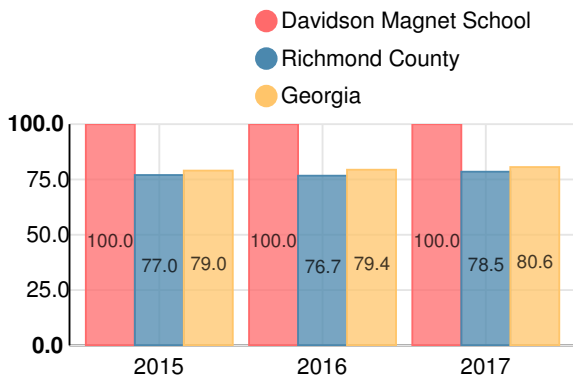

Four-Year Graduation Rate