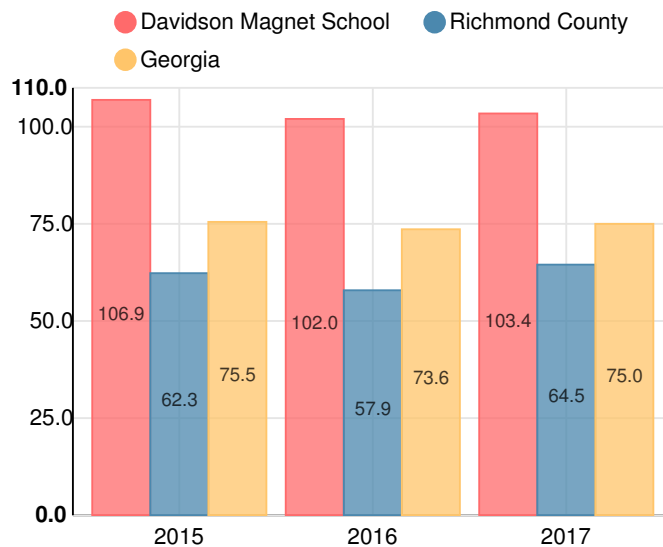

Davidson Magnet School

 615 12th St, Augusta, GA 30901

 (706)823-6924

 Grades: 6-12

 Enrollment: 807 students

 Highest Performing (Platinum)

Performance Snapshot

- Davidson Magnet School's **overall performance is higher than 99% of schools in the state** and is higher than its district.
- Its middle school students' **academic growth is higher than 43% of middle schools in the state** and higher than its district.
- Its high school students' **academic growth is higher than 82% of high schools in the state** and higher than its district.
- **100.0% of its 8th grade students are reading at or above the grade level target.**
- **Its four-year graduation rate is 100.0%**, which is **higher than 99% of high schools in the state** and higher than its district.
- **95.8% of graduates are college ready.**
- Davidson Magnet School is **Beating the Odds**, meaning that it performs better than similar schools.

School Wide

CCRPI Single Score

Student Mobility Rate

1.7%

School Climate Star Rating

Financial Efficiency Star Rating

Per Pupil Expenditures

Race/Ethnicity