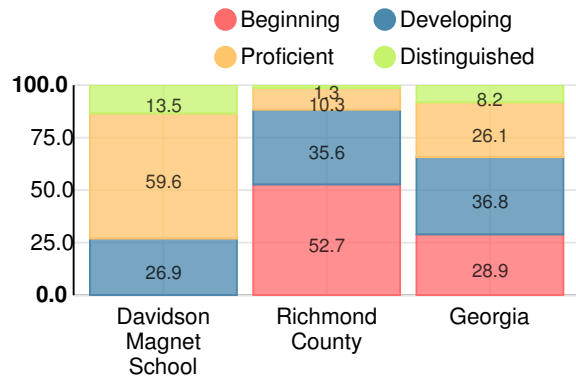

School Wide

CCRPI Single Score

Student Mobility Rate

1.7%

School Climate Star Rating

Financial Efficiency Star Rating

Per Pupil Expenditures

Race/Ethnicity

Science

Percent of students scoring in each performance level on 2017 Georgia Milestones for middle school grades

Social Studies

Percent of students scoring in each performance level on 2017 Georgia Milestones for middle school grades

Reading at or above the Grade Level Target (8th Grade)

Percent of students in grade 8 achieving Lexile measure greater than 1050

High School

CCRPI Score

Davidson Magnet School

| Indicator | 2017 |
|--------------------|--------------|
| Achievement | 48.2 |
| Progress | 37.6 |
| Gap | 10.0 |
| Challenge | 10.0 |
| CCRPI Score | 105.8 |

American Literature & Composition

Percent of students scoring in each performance level on 2017 Georgia Milestones

Coordinate Algebra/Algebra I

Percent of students scoring in each performance level on 2017 Georgia Milestones