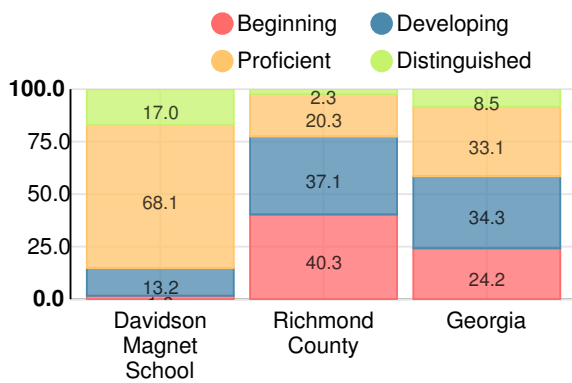

School Wide

CCRPI Single Score

Student Mobility Rate

1.7%

School Climate Star Rating

Financial Efficiency Star Rating

Per Pupil Expenditures

Race/Ethnicity

Free/Reduced-Price Lunch (FRL)

Students with Disability (SWD)

English Language Learners (ELL)

Middle School

CCRPI Score

Davidson Magnet School

| Indicator | 2017 |
|--------------------|--------------|
| Achievement | 46.3 |
| Progress | 34.4 |
| Gap | 10.0 |
| Challenge | 10.0 |
| CCRPI Score | 100.7 |

English

Percent of students scoring in each performance level on 2017 Georgia Milestones for middle school grades

Mathematics

Percent of students scoring in each performance level on 2017 Georgia Milestones for middle school grades

Science

Percent of students scoring in each performance level on 2017 Georgia Milestones for middle school grades

Social Studies

Percent of students scoring in each performance level on 2017 Georgia Milestones for middle school grades