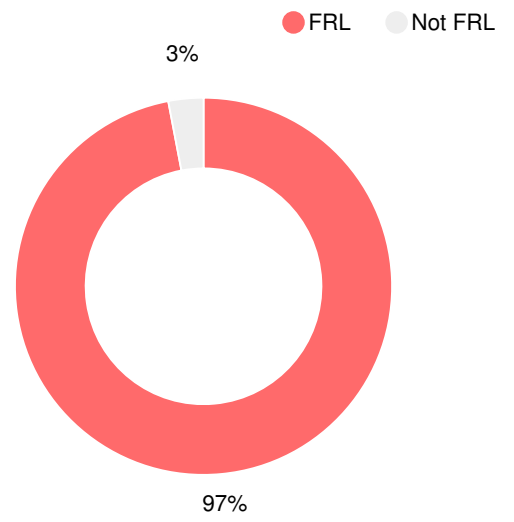

School Wide

CCRPI Single Score

Student Mobility Rate

1.7%

School Climate Star Rating

Financial Efficiency Star Rating

Per Pupil Expenditures

Race/Ethnicity

Free/Reduced-Price Lunch (FRL)

Students with Disability (SWD)

English Language Learners (ELL)

Middle School

CCRPI Score

Davidson Magnet School

| Indicator | 2017 |
|--------------------|--------------|
| Achievement | 46.3 |
| Progress | 34.4 |
| Gap | 10.0 |
| Challenge | 10.0 |
| CCRPI Score | 100.7 |