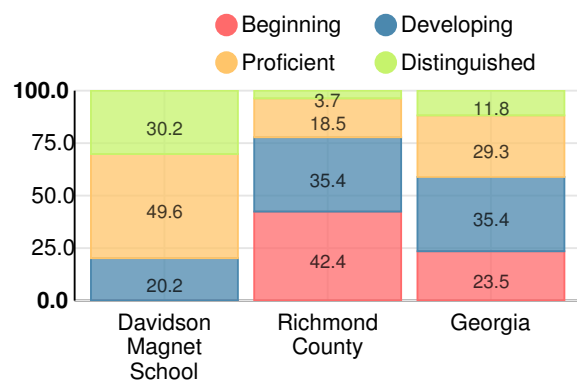

School Wide

CCRPI Single Score

Student Mobility Rate

1.7%

School Climate Star Rating

Financial Efficiency Star Rating

Per Pupil Expenditures

Race/Ethnicity

Free/Reduced-Price Lunch (FRL)

Students with Disability (SWD)

English Language Learners (ELL)

Middle School

CCRPI Score

Davidson Magnet School

| Indicator | 2017 |
|--------------------|--------------|
| Achievement | 46.3 |
| Progress | 34.4 |
| Gap | 10.0 |
| Challenge | 10.0 |
| CCRPI Score | 100.7 |

English

Percent of students scoring in each performance level on 2017 Georgia Milestones for middle school grades

Mathematics

Percent of students scoring in each performance level on 2017 Georgia Milestones for middle school grades

Science

Percent of students scoring in each performance level on 2017 Georgia Milestones for middle school grades

Social Studies

Percent of students scoring in each performance level on 2017 Georgia Milestones for middle school grades