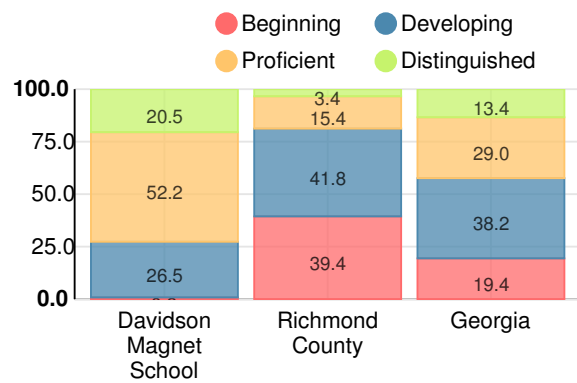

School Wide

CCRPI Single Score

Student Mobility Rate

1.7%

School Climate Star Rating

Financial Efficiency Star Rating

Per Pupil Expenditures

Race/Ethnicity

Free/Reduced-Price Lunch (FRL)

Students with Disability (SWD)

English Language Learners (ELL)

Middle School

CCRPI Score

Davidson Magnet School

| Indicator | 2017 |
|--------------------|--------------|
| Achievement | 46.3 |
| Progress | 34.4 |
| Gap | 10.0 |
| Challenge | 10.0 |
| CCRPI Score | 100.7 |

English

Percent of students scoring in each performance level on 2017 Georgia Milestones for middle school grades

Mathematics

Percent of students scoring in each performance level on 2017 Georgia Milestones for middle school grades

Science

Percent of students scoring in each performance level on 2017 Georgia Milestones for middle school grades

Social Studies

Percent of students scoring in each performance level on 2017 Georgia Milestones for middle school grades