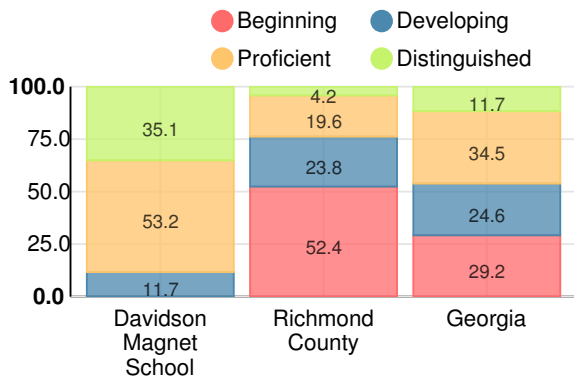

Science

Percent of students scoring in each performance level on 2017 Georgia Milestones for middle school grades

Social Studies

Percent of students scoring in each performance level on 2017 Georgia Milestones for middle school grades

American Literature & Composition

Percent of students scoring in each performance level on 2017 Georgia Milestones

Coordinate Algebra/Algebra I

Percent of students scoring in each performance level on 2017 Georgia Milestones

Biology

Percent of students scoring in each performance level on 2017 Georgia Milestones

US History

Percent of students scoring in each performance level on 2017 Georgia Milestones

College Readiness

Percent of high school graduates who are college ready