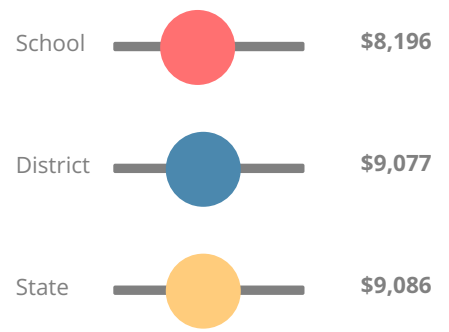

School Wide

CCRPI Single Score

Student Mobility Rate

1.7%

School Climate Star Rating

Financial Efficiency Star Rating

Per Pupil Expenditures

Race/Ethnicity