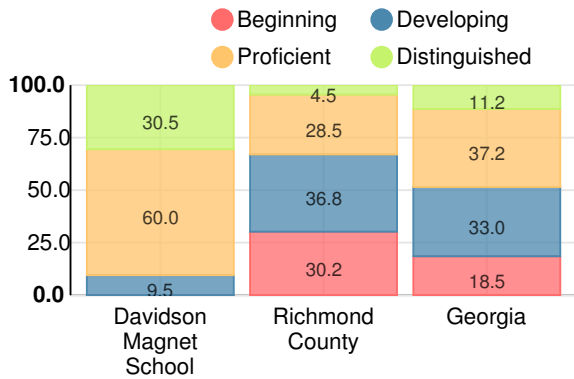

Science

Percent of students scoring in each performance level on 2017 Georgia Milestones for middle school grades

Social Studies

Percent of students scoring in each performance level on 2017 Georgia Milestones for middle school grades

Reading at or above the Grade Level Target (8th Grade)

Percent of students in grade 8 achieving Lexile measure greater than 1050

High School

CCRPI Score

Davidson Magnet School

| Indicator | 2017 |
|--------------------|--------------|
| Achievement | 48.2 |
| Progress | 37.6 |
| Gap | 10.0 |
| Challenge | 10.0 |
| CCRPI Score | 105.8 |

American Literature & Composition

Percent of students scoring in each performance level on 2017 Georgia Milestones

Coordinate Algebra/Algebra I

Percent of students scoring in each performance level on 2017 Georgia Milestones