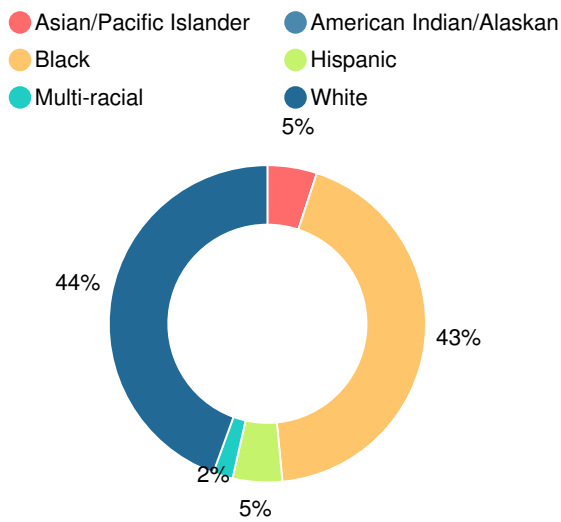

School Wide

CCRPI Single Score

Student Mobility Rate

1.7%

School Climate Star Rating

Financial Efficiency Star Rating

Per Pupil Expenditures

Race/Ethnicity