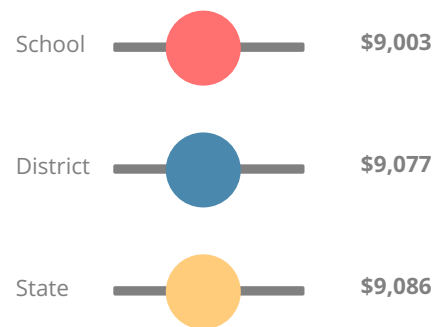

School Climate Star Rating

Financial Efficiency Star Rating

Per Pupil Expenditures