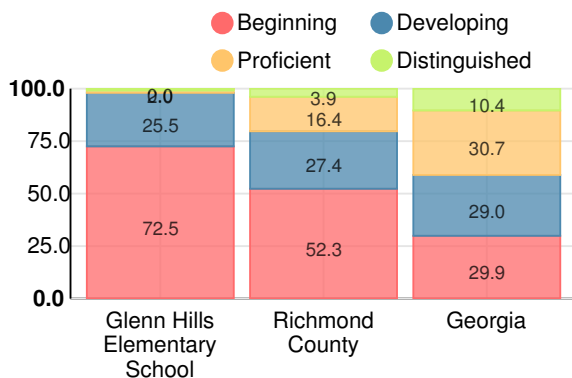

### Glenn Hills Elementary School

Indicator	2017
Achievement	18.1
Progress	28.3
Gap	6.7
Challenge	0.5
<b>CCRPI Score</b>	<b>53.6</b>

### English

Percent of students scoring in each performance level on 2017 Georgia Milestones for elementary grades

### Mathematics

Percent of students scoring in each performance level on 2017 Georgia Milestones for elementary grades

### Science

Percent of students scoring in each performance level on 2017 Georgia Milestones for elementary grades