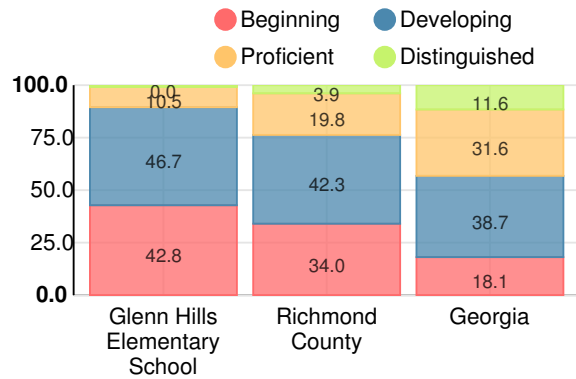

## CCRPI Score

### Glenn Hills Elementary School

Indicator	2017
Achievement	18.1
Progress	28.3
Gap	6.7
Challenge	0.5
<b>CCRPI Score</b>	<b>53.6</b>

### English

Percent of students scoring in each performance level on 2017 Georgia Milestones for elementary grades

### Mathematics

Percent of students scoring in each performance level on 2017 Georgia Milestones for elementary grades