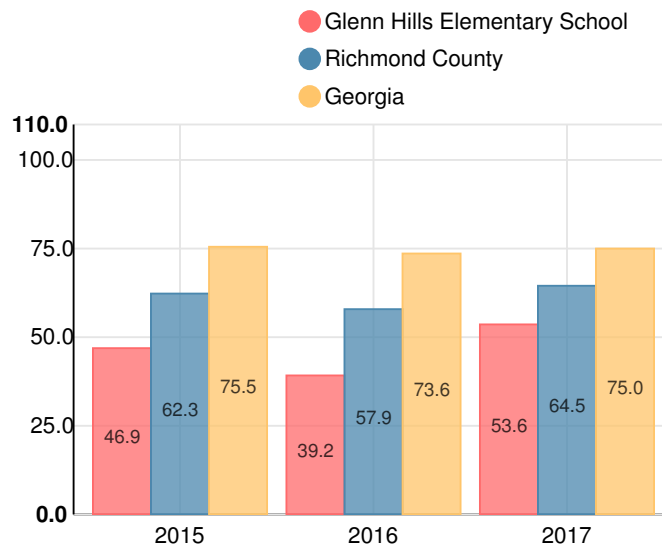

Glenn Hills Elementary School

2838 Glenn Hills Dr, Augusta, GA 30906

(706)796-4942

Grades: K-5

Enrollment: 347 students

Performance Snapshot

- Glenn Hills Elementary School's **overall performance is higher than 5% of schools in the state** and is lower than its district.
- Its students' **academic growth is higher than 11% of schools in the state** and lower than its district.
- **36.0% of its 3rd grade students are reading at or above the grade level target.**

School Wide

CCRPI Single Score