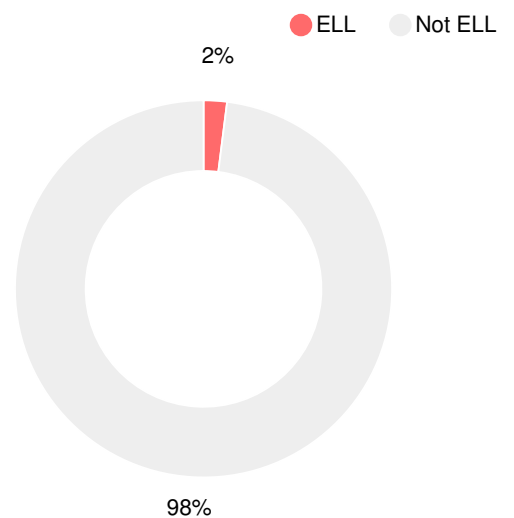

School Wide

CCRPI Single Score

Student Mobility Rate

33.2%

School Climate Star Rating

Financial Efficiency Star Rating

Per Pupil Expenditures

Race/Ethnicity

Free/Reduced-Price Lunch (FRL)

Students with Disability (SWD)

English Language Learners (ELL)

Middle School

CCRPI Score

Glenn Hills Middle School

Indicator	2017
Achievement	16.2
Progress	34.6
Gap	6.7
Challenge	1.5
CCRPI Score	59.0