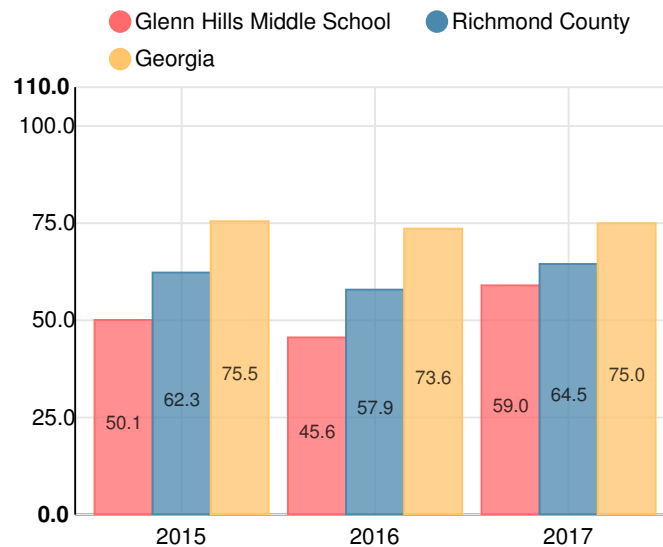

Glenn Hills Middle School

 2941 Glenn Hills Dr, Augusta, GA 30906

 (706)796-4705

 Grades: 6-8

 Enrollment: 548 students

Performance Snapshot

- Glenn Hills Middle School's **overall performance is higher than 12% of schools in the state** and is lower than its district.
- Its students' **academic growth is higher than 46% of schools in the state** and higher than its district.
- **39.1% of its 8th grade students are reading at or above the grade level target.**
- Glenn Hills Middle School is **Beating the Odds**, meaning that it performs better than similar schools.

School Wide

CCRPI Single Score

Student Mobility Rate

33.2%

School Climate Star Rating

Financial Efficiency Star Rating

Per Pupil Expenditures

Race/Ethnicity