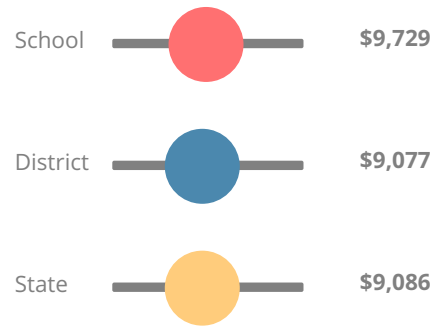

School Wide

CCRPI Single Score

Student Mobility Rate

33.2%

School Climate Star Rating

Financial Efficiency Star Rating

Per Pupil Expenditures

Race/Ethnicity

Free/Reduced-Price Lunch (FRL)

Students with Disability (SWD)

English Language Learners (ELL)

Middle School

CCRPI Score

Glenn Hills Middle School

Indicator	2017
Achievement	16.2
Progress	34.6
Gap	6.7
Challenge	1.5
CCRPI Score	59.0