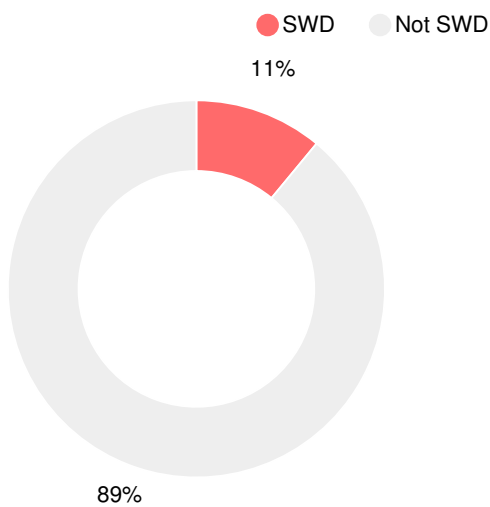

School Wide

CCRPI Single Score

Student Mobility Rate

33.2%

School Climate Star Rating

Financial Efficiency Star Rating

Per Pupil Expenditures

Race/Ethnicity

Free/Reduced-Price Lunch (FRL)

Students with Disability (SWD)

English Language Learners (ELL)

Middle School

CCRPI Score

Glenn Hills Middle School

Indicator	2017
Achievement	16.2
Progress	34.6
Gap	6.7
Challenge	1.5
CCRPI Score	59.0