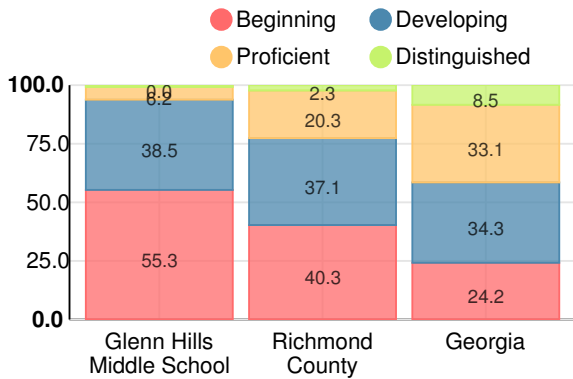

School Wide

CCRPI Single Score

Student Mobility Rate

33.2%

School Climate Star Rating

Financial Efficiency Star Rating

Per Pupil Expenditures

Race/Ethnicity

Free/Reduced-Price Lunch (FRL)

Students with Disability (SWD)

English Language Learners (ELL)

Middle School

CCRPI Score

Glenn Hills Middle School

Indicator	2017
Achievement	16.2
Progress	34.6
Gap	6.7
Challenge	1.5
CCRPI Score	59.0

English

Percent of students scoring in each performance level on 2017 Georgia Milestones for middle school grades

Mathematics

Percent of students scoring in each performance level on 2017 Georgia Milestones for middle school grades

Science

Percent of students scoring in each performance level on 2017 Georgia Milestones for middle school grades

Social Studies

Percent of students scoring in each performance level on 2017 Georgia Milestones for middle school grades