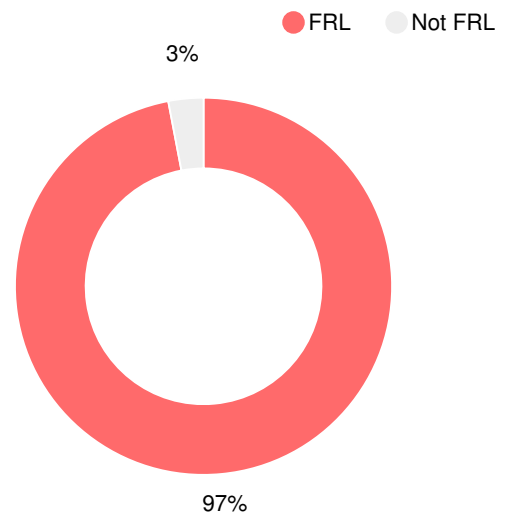

School Wide

CCRPI Single Score

Student Mobility Rate

33.2%

School Climate Star Rating

Financial Efficiency Star Rating

Per Pupil Expenditures

Race/Ethnicity

Free/Reduced-Price Lunch (FRL)

Students with Disability (SWD)

English Language Learners (ELL)

Middle School

CCRPI Score

Glenn Hills Middle School

Indicator	2017
Achievement	16.2
Progress	34.6
Gap	6.7
Challenge	1.5
CCRPI Score	59.0