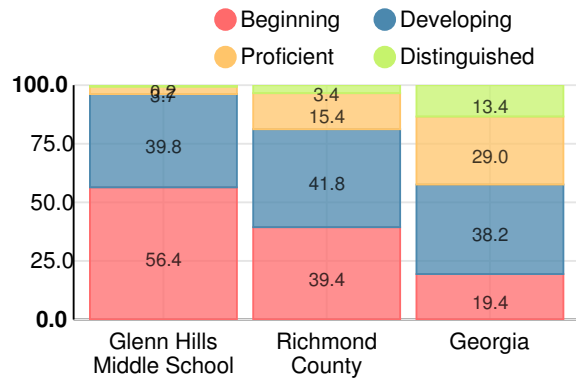

School Wide

CCRPI Single Score

Student Mobility Rate

33.2%

School Climate Star Rating

Financial Efficiency Star Rating

Per Pupil Expenditures

Race/Ethnicity

Free/Reduced-Price Lunch (FRL)

Students with Disability (SWD)

English Language Learners (ELL)

Middle School

CCRPI Score

Glenn Hills Middle School

Indicator	2017
Achievement	16.2
Progress	34.6
Gap	6.7
Challenge	1.5
CCRPI Score	59.0

English

Percent of students scoring in each performance level on 2017 Georgia Milestones for middle school grades

Mathematics

Percent of students scoring in each performance level on 2017 Georgia Milestones for middle school grades

Science

Percent of students scoring in each performance level on 2017 Georgia Milestones for middle school grades

Social Studies

Percent of students scoring in each performance level on 2017 Georgia Milestones for middle school grades