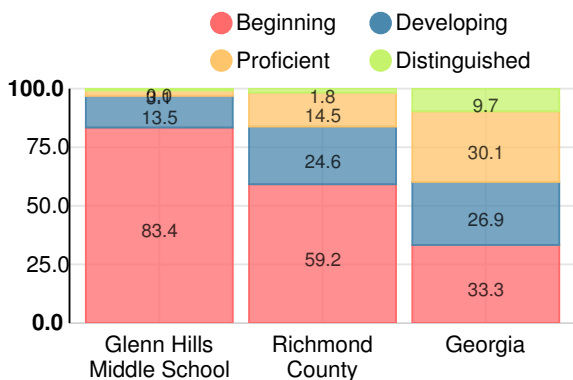

School Wide

CCRPI Single Score

Student Mobility Rate

33.2%

School Climate Star Rating

Financial Efficiency Star Rating

Per Pupil Expenditures

Race/Ethnicity

Free/Reduced-Price Lunch (FRL)

Students with Disability (SWD)

English Language Learners (ELL)

Middle School

CCRPI Score

Glenn Hills Middle School

Indicator	2017
Achievement	16.2
Progress	34.6
Gap	6.7
Challenge	1.5
CCRPI Score	59.0

English

Percent of students scoring in each performance level on 2017 Georgia Milestones for middle school grades

Mathematics

Percent of students scoring in each performance level on 2017 Georgia Milestones for middle school grades

Science

Percent of students scoring in each performance level on 2017 Georgia Milestones for middle school grades

Social Studies

Percent of students scoring in each performance level on 2017 Georgia Milestones for middle school grades