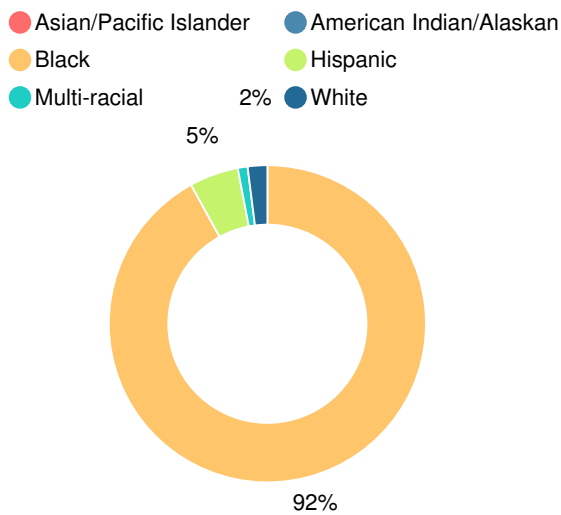

School Wide

CCRPI Single Score

Student Mobility Rate

33.2%

School Climate Star Rating

Financial Efficiency Star Rating

Per Pupil Expenditures

Race/Ethnicity