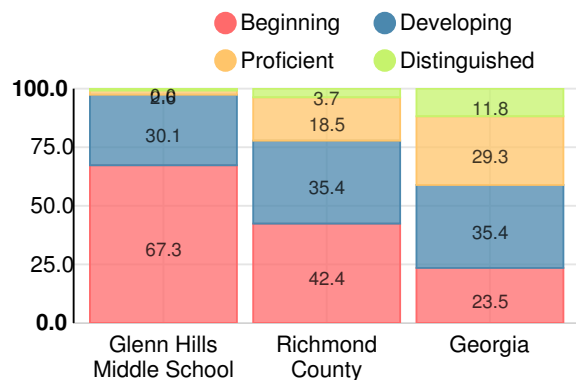

School Wide

CCRPI Single Score

Student Mobility Rate

33.2%

School Climate Star Rating

Financial Efficiency Star Rating

Per Pupil Expenditures

Race/Ethnicity

Free/Reduced-Price Lunch (FRL)

Students with Disability (SWD)

English Language Learners (ELL)

Middle School

CCRPI Score

Glenn Hills Middle School

Indicator	2017
Achievement	16.2
Progress	34.6
Gap	6.7
Challenge	1.5
CCRPI Score	59.0

English

Percent of students scoring in each performance level on 2017 Georgia Milestones for middle school grades

Mathematics

Percent of students scoring in each performance level on 2017 Georgia Milestones for middle school grades

Science

Percent of students scoring in each performance level on 2017 Georgia Milestones for middle school grades

Social Studies

Percent of students scoring in each performance level on 2017 Georgia Milestones for middle school grades