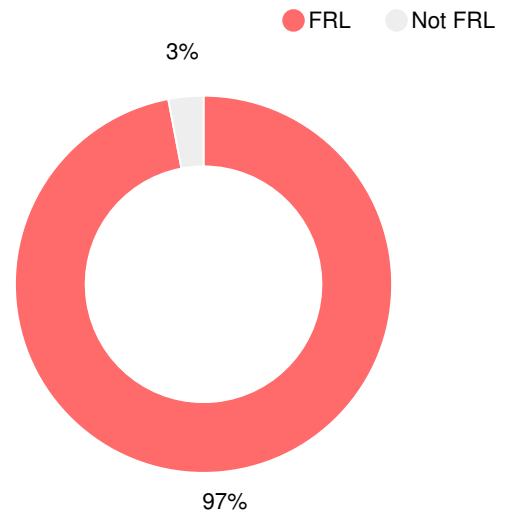

School Wide

CCRPI Single Score

Student Mobility Rate

26.9%

School Climate Star Rating

Financial Efficiency Star Rating

Per Pupil Expenditures

Race/Ethnicity

Free/Reduced-Price Lunch (FRL)

Students with Disability (SWD)

English Language Learners (ELL)

High School

CCRPI Score

Hephzibah High School

Indicator	2017
Achievement	24.6
Progress	30.7
Gap	6.7
Challenge	0.6
CCRPI Score	62.6