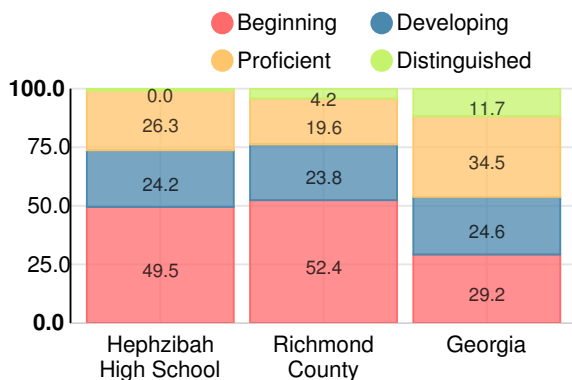

School Wide

CCRPI Single Score

Student Mobility Rate

26.9%

School Climate Star Rating

Financial Efficiency Star Rating

Per Pupil Expenditures

Race/Ethnicity

Free/Reduced-Price Lunch (FRL)

Students with Disability (SWD)

English Language Learners (ELL)

High School

CCRPI Score

Hephzibah High School

Indicator	2017
Achievement	24.6
Progress	30.7
Gap	6.7
Challenge	0.6
CCRPI Score	62.6

American Literature & Composition

Percent of students scoring in each performance level on 2017 Georgia Milestones

Coordinate Algebra/Algebra I

Percent of students scoring in each performance level on 2017 Georgia Milestones

Biology

Percent of students scoring in each performance level on 2017 Georgia Milestones

US History

Percent of students scoring in each performance level on 2017 Georgia Milestones

College Readiness

Percent of high school graduates who are college ready