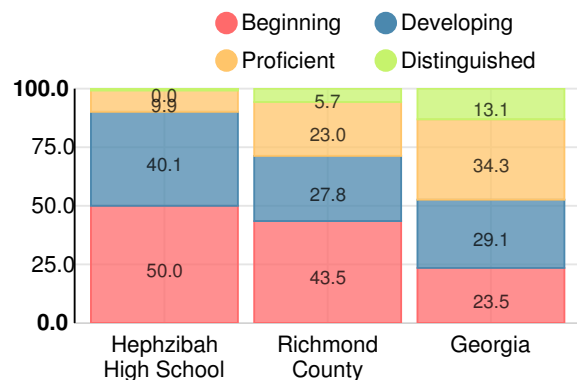

School Wide

CCRPI Single Score

Student Mobility Rate

26.9%

School Climate Star Rating

Financial Efficiency Star Rating

Per Pupil Expenditures

Race/Ethnicity

Free/Reduced-Price Lunch (FRL)

Students with Disability (SWD)

English Language Learners (ELL)

High School

CCRPI Score

Hephzibah High School

Indicator	2017
Achievement	24.6
Progress	30.7
Gap	6.7
Challenge	0.6
CCRPI Score	62.6

American Literature & Composition

Percent of students scoring in each performance level on 2017 Georgia Milestones

Coordinate Algebra/Algebra I

Percent of students scoring in each performance level on 2017 Georgia Milestones

Biology

Percent of students scoring in each performance level on 2017 Georgia Milestones

US History

Percent of students scoring in each performance level on 2017 Georgia Milestones

College Readiness

Percent of high school graduates who are college ready