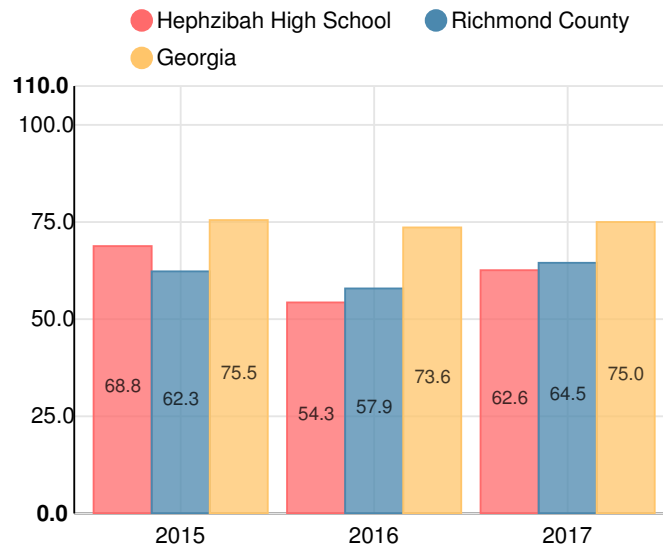

Hephzibah High School

 4558 Brothersville Rd, Hephzibah, GA 30815

 (706)592-2089

 Grades: 9-12

 Enrollment: 1019 students

Performance Snapshot

- Hephzibah High School's **overall performance is higher than 19% of schools in the state** and is similar to its district.
- Its students' **academic growth is higher than 17% of schools in the state** and lower than its district.
- Its **four-year graduation rate is 80.1%**, which is **higher than 29% of high schools in the state** and similar to its district.
- **33.7% of graduates are college ready.**

School Wide

CCRPI Single Score

Student Mobility Rate

26.9%

School Climate Star Rating

Financial Efficiency Star Rating

Per Pupil Expenditures

Race/Ethnicity