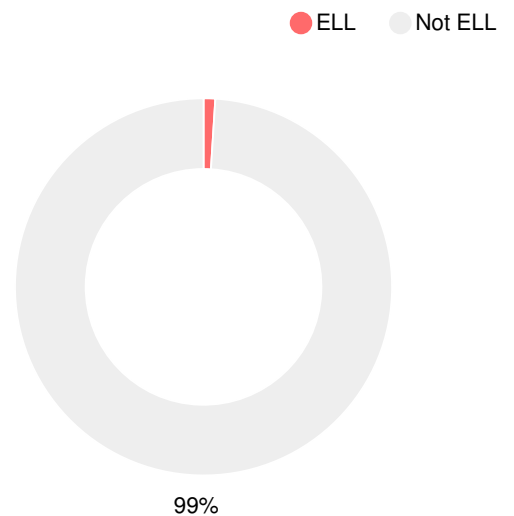

School Wide

CCRPI Single Score

Student Mobility Rate

26.9%

School Climate Star Rating

Financial Efficiency Star Rating

Per Pupil Expenditures

Race/Ethnicity

Free/Reduced-Price Lunch (FRL)

Students with Disability (SWD)

English Language Learners (ELL)

High School

CCRPI Score

Hephzibah High School

Indicator	2017
Achievement	24.6
Progress	30.7
Gap	6.7
Challenge	0.6
CCRPI Score	62.6