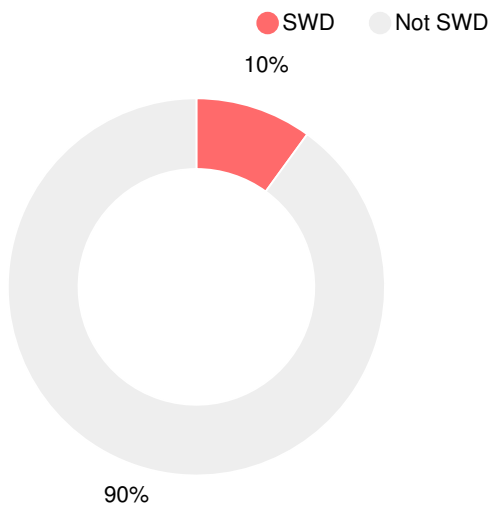

School Wide

CCRPI Single Score

Student Mobility Rate

26.9%

School Climate Star Rating

Financial Efficiency Star Rating

Per Pupil Expenditures

Race/Ethnicity

Free/Reduced-Price Lunch (FRL)

Students with Disability (SWD)

English Language Learners (ELL)

High School

CCRPI Score

Hephzibah High School

Indicator	2017
Achievement	24.6
Progress	30.7
Gap	6.7
Challenge	0.6
CCRPI Score	62.6