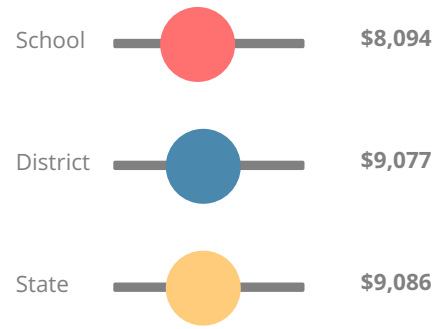

School Wide

CCRPI Single Score

Student Mobility Rate

26.9%

School Climate Star Rating

Financial Efficiency Star Rating

Per Pupil Expenditures

Race/Ethnicity

Free/Reduced-Price Lunch (FRL)

Students with Disability (SWD)

English Language Learners (ELL)

High School

CCRPI Score

Hephzibah High School

Indicator	2017
Achievement	24.6
Progress	30.7
Gap	6.7
Challenge	0.6
CCRPI Score	62.6