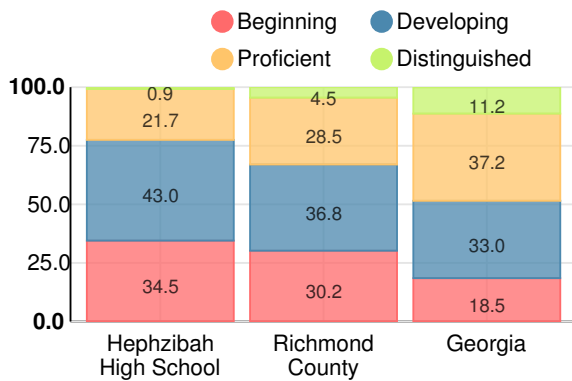

School Wide

CCRPI Single Score

Student Mobility Rate

26.9%

School Climate Star Rating

Financial Efficiency Star Rating

Per Pupil Expenditures

Race/Ethnicity

Free/Reduced-Price Lunch (FRL)

Students with Disability (SWD)

English Language Learners (ELL)

High School

CCRPI Score

Hephzibah High School

Indicator	2017
Achievement	24.6
Progress	30.7
Gap	6.7
Challenge	0.6
CCRPI Score	62.6

American Literature & Composition

Percent of students scoring in each performance level on 2017 Georgia Milestones

Coordinate Algebra/Algebra I

Percent of students scoring in each performance level on 2017 Georgia Milestones

Biology

Percent of students scoring in each performance level on 2017 Georgia Milestones

US History

Percent of students scoring in each performance level on 2017 Georgia Milestones

College Readiness

Percent of high school graduates who are college ready