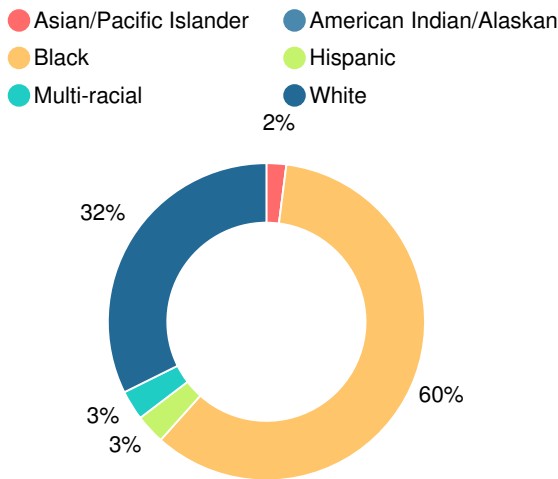

Free/Reduced-Price Lunch (FRL)

Students with Disability (SWD)

English Language Learners (ELL)

High School

CCRPI Score

Hephzibah High School

Indicator	2017
Achievement	24.6
Progress	30.7
Gap	6.7
Challenge	0.6
CCRPI Score	62.6