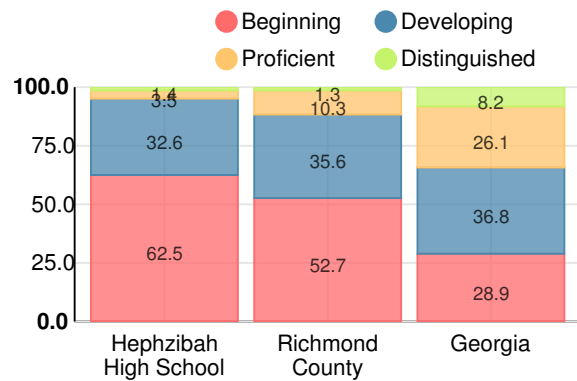

School Wide

CCRPI Single Score

Student Mobility Rate

26.9%

School Climate Star Rating

Financial Efficiency Star Rating

Per Pupil Expenditures

Race/Ethnicity

Free/Reduced-Price Lunch (FRL)

Students with Disability (SWD)

English Language Learners (ELL)

High School

CCRPI Score

Hephzibah High School

Indicator	2017
Achievement	24.6
Progress	30.7
Gap	6.7
Challenge	0.6
CCRPI Score	62.6

American Literature & Composition

Percent of students scoring in each performance level on 2017 Georgia Milestones

Coordinate Algebra/Algebra I

Percent of students scoring in each performance level on 2017 Georgia Milestones