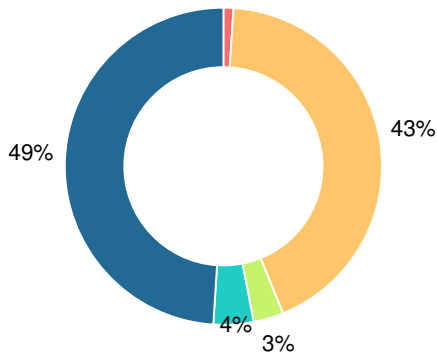

School Wide

CCRPI Single Score

Student Mobility Rate

23.7%

School Climate Star Rating

Financial Efficiency Star Rating

Per Pupil Expenditures

Race/Ethnicity

- Asian/Pacific Islander
- American Indian/Alaskan
- Black
- Hispanic
- Multi-racial
- White

Free/Reduced-Price Lunch (FRL)

- FRL
- Not FRL

Students with Disability (SWD)

- SWD
- Not SWD

English Language Learners (ELL)