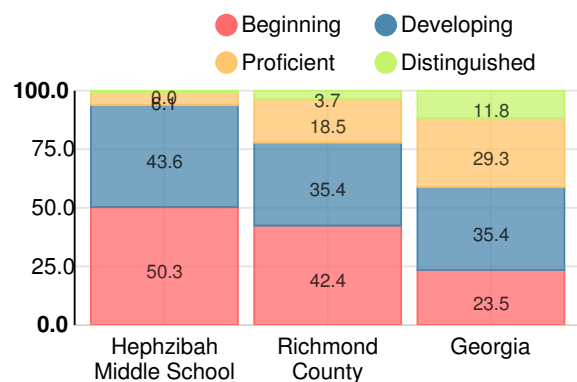

School Wide

CCRPI Single Score

Student Mobility Rate

23.7%

School Climate Star Rating

Financial Efficiency Star Rating

Per Pupil Expenditures

Race/Ethnicity

- ELL
- Not ELL

Middle School

CCRPI Score

Hephzibah Middle School

Indicator	2017
Achievement	20.7
Progress	30.3
Gap	5.0
Challenge	1.0
CCRPI Score	57.0

English

Percent of students scoring in each performance level on 2017 Georgia Milestones for middle school grades

Mathematics

Percent of students scoring in each performance level on 2017 Georgia Milestones for middle school grades

Science

Percent of students scoring in each performance level on 2017 Georgia Milestones for middle school grades

Social Studies

Percent of students scoring in each performance level on 2017 Georgia Milestones for middle school grades

**Reading at or above the Grade Level Target
(8th Grade)**

Percent of students in grade 8 achieving Lexile measure greater than 1050