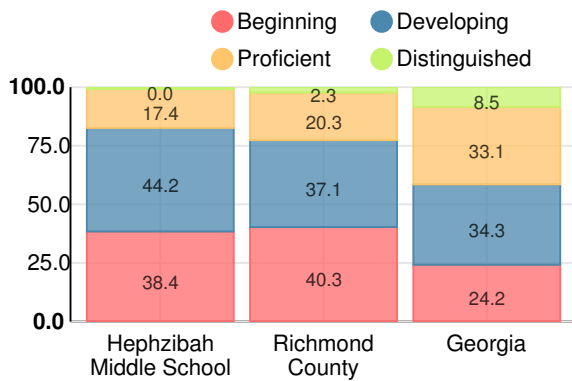

School Wide

CCRPI Single Score

Student Mobility Rate

23.7%

School Climate Star Rating

Financial Efficiency Star Rating

Per Pupil Expenditures

Race/Ethnicity

- Asian/Pacific Islander
- American Indian/Alaskan
- Black
- Hispanic
- Multi-racial
- White

Free/Reduced-Price Lunch (FRL)

- FRL
- Not FRL

Students with Disability (SWD)

- SWD
- Not SWD

English Language Learners (ELL)

- ELL
- Not ELL

Middle School

CCRPI Score

Hephzibah Middle School

Indicator	2017
Achievement	20.7
Progress	30.3
Gap	5.0
Challenge	1.0
CCRPI Score	57.0

English

Percent of students scoring in each performance level on 2017 Georgia Milestones for middle school grades

Mathematics

Percent of students scoring in each performance level on 2017 Georgia Milestones for middle school grades

Science

Percent of students scoring in each performance level on 2017 Georgia Milestones for middle school grades