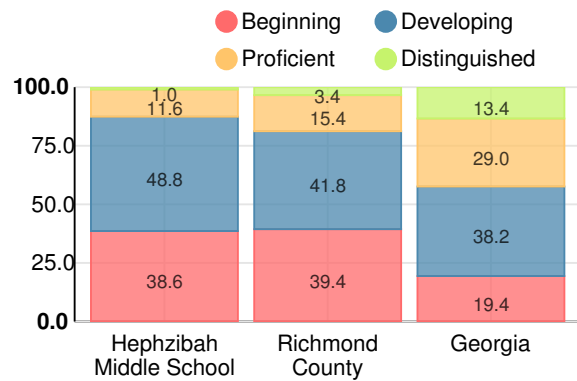

School Wide

CCRPI Single Score

Student Mobility Rate

23.7%

School Climate Star Rating

Financial Efficiency Star Rating

Per Pupil Expenditures

Race/Ethnicity

- Asian/Pacific Islander
- American Indian/Alaskan
- Black
- Hispanic
- Multi-racial
- White

Free/Reduced-Price Lunch (FRL)

- FRL
- Not FRL

Students with Disability (SWD)

- SWD
- Not SWD

English Language Learners (ELL)

- ELL
- Not ELL

Middle School

CCRPI Score

Hephzibah Middle School

Indicator	2017
Achievement	20.7
Progress	30.3
Gap	5.0
Challenge	1.0
CCRPI Score	57.0

English

Percent of students scoring in each performance level on 2017 Georgia Milestones for middle school grades

Mathematics

Percent of students scoring in each performance level on 2017 Georgia Milestones for middle school grades

Science

Percent of students scoring in each performance level on 2017 Georgia Milestones for middle school grades