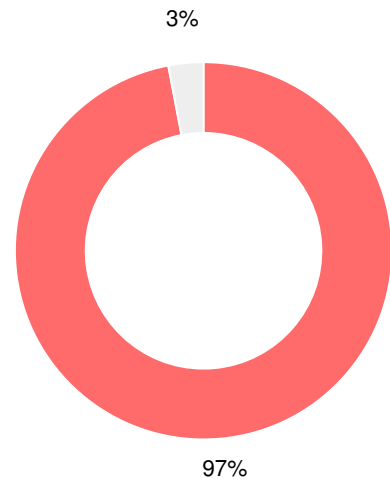

School Wide

CCRPI Single Score

Student Mobility Rate

23.7%

School Climate Star Rating

Financial Efficiency Star Rating

Per Pupil Expenditures

Race/Ethnicity

- Asian/Pacific Islander
- American Indian/Alaskan
- Black
- Hispanic
- Multi-racial
- White

Free/Reduced-Price Lunch (FRL)

- FRL
- Not FRL

Students with Disability (SWD)

- SWD
- Not SWD

English Language Learners (ELL)