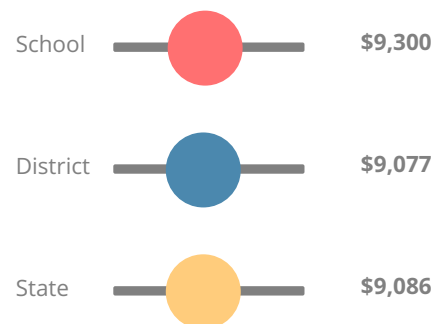

School Wide

CCRPI Single Score

Student Mobility Rate

23.7%

School Climate Star Rating

Financial Efficiency Star Rating

Per Pupil Expenditures

Race/Ethnicity

- Asian/Pacific Islander
- American Indian/Alaskan
- Black
- Hispanic
- Multi-racial
- White

Free/Reduced-Price Lunch (FRL)

- FRL
- Not FRL

Students with Disability (SWD)

- SWD
- Not SWD

English Language Learners (ELL)