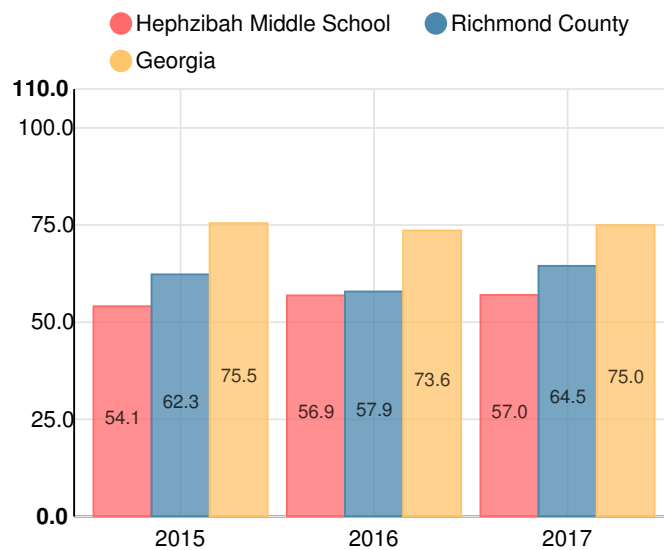

Hephzibah Middle School

 2427 Mims Rd, Hephzibah, GA 30815

 (706)592-4534

 Grades: 6-8

 Enrollment: 452 students

Performance Snapshot

- Hephzibah Middle School's **overall performance is higher than 9% of schools in the state** and is lower than its district.
- Its students' **academic growth is higher than 13% of schools in the state** and lower than its district.
- **59.4% of its 8th grade students are reading at or above the grade level target.**

School Wide

CCRPI Single Score

Student Mobility Rate

23.7%

School Climate Star Rating

Financial Efficiency Star Rating

Per Pupil Expenditures

Race/Ethnicity