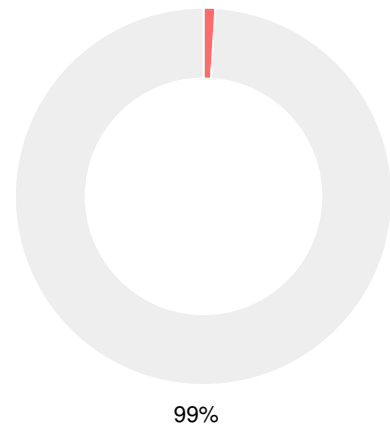

- Asian/Pacific Islander
- American Indian/Alaskan
- Black
- Hispanic
- Multi-racial
- White

Free/Reduced-Price Lunch (FRL)

- FRL
- Not FRL

Students with Disability (SWD)

- SWD
- Not SWD

English Language Learners (ELL)

- ELL
- Not ELL

Middle School

CCRPI Score

Hephzibah Middle School

Indicator	2017
Achievement	20.7
Progress	30.3
Gap	5.0
Challenge	1.0
CCRPI Score	57.0

English

Percent of students scoring in each performance level on 2017 Georgia Milestones for middle school grades