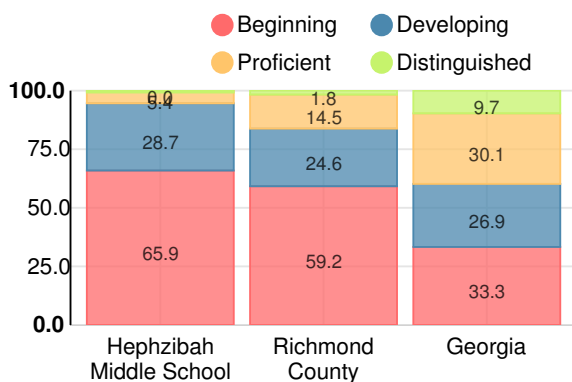

School Wide

CCRPI Single Score

Student Mobility Rate

23.7%

School Climate Star Rating

Financial Efficiency Star Rating

Per Pupil Expenditures

Race/Ethnicity

- Asian/Pacific Islander
- American Indian/Alaskan
- Black
- Hispanic
- Multi-racial
- White

Free/Reduced-Price Lunch (FRL)

- FRL
- Not FRL

Students with Disability (SWD)

- SWD
- Not SWD

English Language Learners (ELL)

- ELL
- Not ELL

Middle School

CCRPI Score

Hephzibah Middle School

Indicator	2017
Achievement	20.7
Progress	30.3
Gap	5.0
Challenge	1.0
CCRPI Score	57.0

English

Percent of students scoring in each performance level on 2017 Georgia Milestones for middle school grades

Mathematics

Percent of students scoring in each performance level on 2017 Georgia Milestones for middle school grades

Science

Percent of students scoring in each performance level on 2017 Georgia Milestones for middle school grades