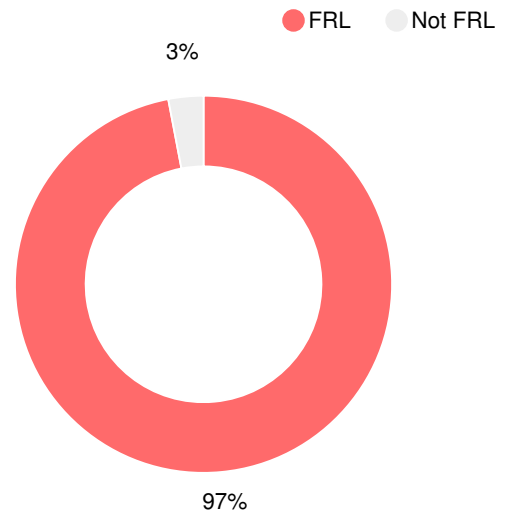

School Wide

CCRPI Single Score

Student Mobility Rate

21.3%

School Climate Star Rating

Financial Efficiency Star Rating

Per Pupil Expenditures

Race/Ethnicity

- Asian/Pacific Islander
- American Indian/Alaskan
- Black
- Hispanic
- Multi-racial
- White

Free/Reduced-Price Lunch (FRL)

Students with Disability (SWD)

English Language Learners (ELL)

High School

CCRPI Score