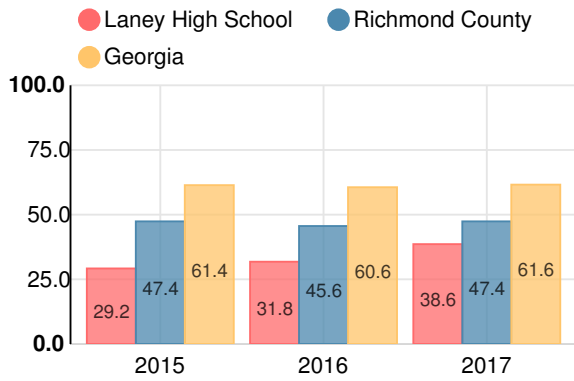

College Readiness

Percent of high school graduates who are college ready