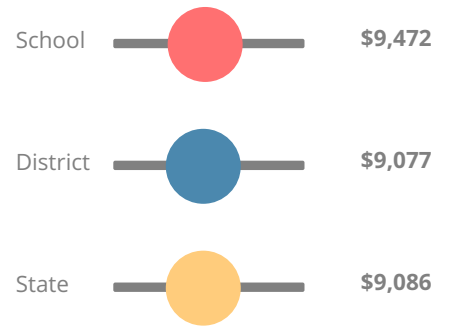

School Wide

CCRPI Single Score

Student Mobility Rate

21.3%

School Climate Star Rating

Financial Efficiency Star Rating

Per Pupil Expenditures

Race/Ethnicity

- Asian/Pacific Islander
- American Indian/Alaskan
- Black
- Hispanic
- Multi-racial
- White

Free/Reduced-Price Lunch (FRL)

Students with Disability (SWD)

English Language Learners (ELL)

High School

CCRPI Score