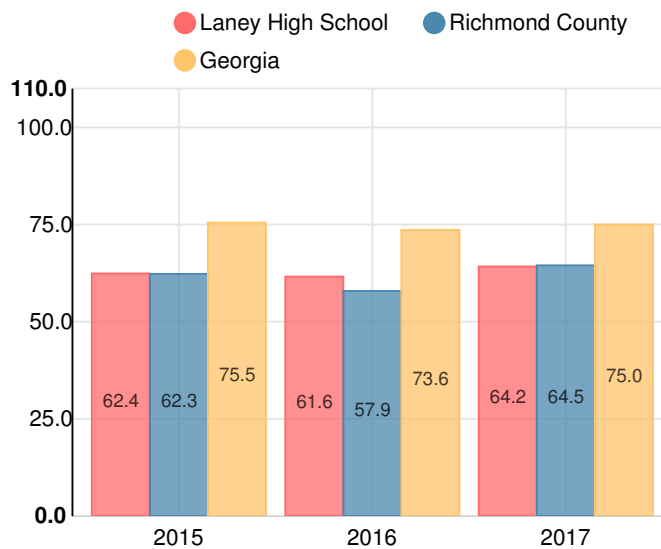

Laney High School

 1740 Walton Way, Augusta, GA 30904

 (706)823-6900

 Grades: 9-12

 Enrollment: 589 students

Performance Snapshot

- Laney High School's **overall performance is higher than 22% of schools in the state** and is similar to its district.
- Its students' **academic growth is higher than 38% of schools in the state** and similar to its district.
- **Its four-year graduation rate is 84.5%**, which is **higher than 42% of high schools in the state** and higher than its district.
- **38.6% of graduates are college ready.**
- Laney High School is **Beating the Odds**, meaning that it performs better than similar schools.

School Wide

CCRPI Single Score

Student Mobility Rate

21.3%

School Climate Star Rating

Financial Efficiency Star Rating

Per Pupil Expenditures

Race/Ethnicity