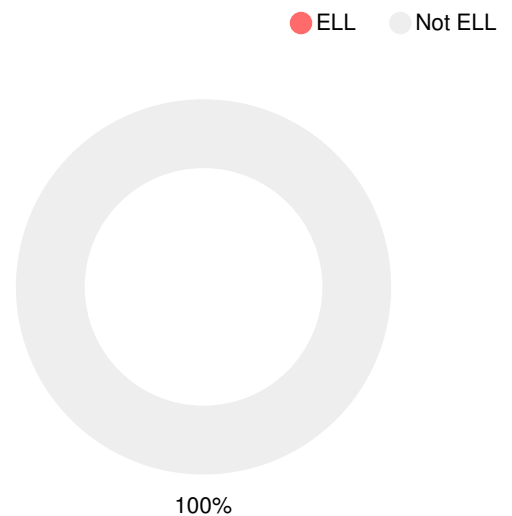

- Asian/Pacific Islander
- American Indian/Alaskan
- Black
- Hispanic
- Multi-racial
- White

Free/Reduced-Price Lunch (FRL)

Students with Disability (SWD)

English Language Learners (ELL)

High School

CCRPI Score

Laney High School

Indicator	2017
Achievement	24.3
Progress	33.6
Gap	5.0
Challenge	1.3
CCRPI Score	64.2

American Literature & Composition

Percent of students scoring in each performance level on 2017 Georgia Milestones