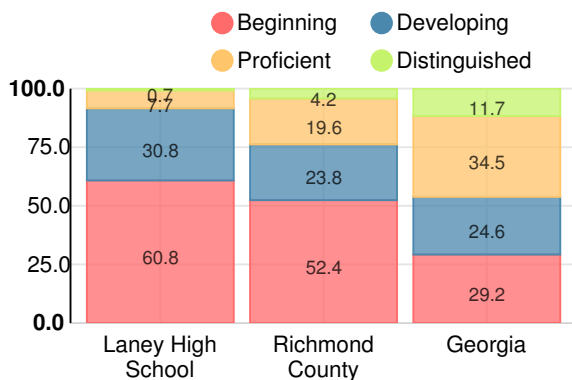

School Wide

CCRPI Single Score

Student Mobility Rate

21.3%

School Climate Star Rating

Financial Efficiency Star Rating

Per Pupil Expenditures

Race/Ethnicity

- Asian/Pacific Islander
- American Indian/Alaskan
- Black
- Hispanic
- Multi-racial
- White

Free/Reduced-Price Lunch (FRL)

Students with Disability (SWD)

English Language Learners (ELL)

High School

CCRPI Score

Laney High School

Indicator	2017
Achievement	24.3
Progress	33.6
Gap	5.0
Challenge	1.3
CCRPI Score	64.2

American Literature & Composition

Percent of students scoring in each performance level on 2017 Georgia Milestones

Coordinate Algebra/Algebra I

Percent of students scoring in each performance level on 2017 Georgia Milestones

Biology

Percent of students scoring in each performance level on 2017 Georgia Milestones

US History