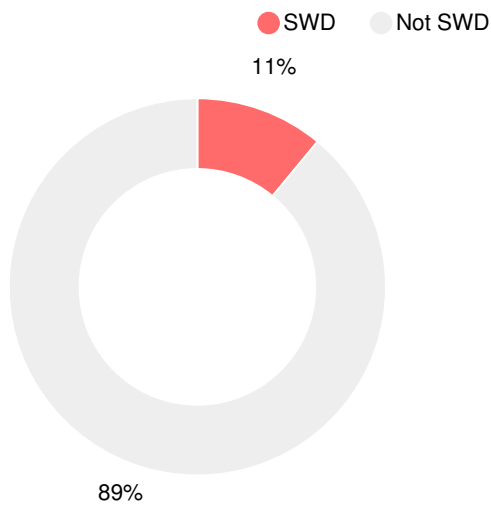

Laney High School

 1740 Walton Way, Augusta, GA 30904

 (706)823-6900

 Grades: 9-12

 Enrollment: 589 students

Performance Snapshot

- Laney High School's **overall performance is higher than 22% of schools in the state** and is similar to its district.
- Its students' **academic growth is higher than 38% of schools in the state** and similar to its district.
- **Its four-year graduation rate is 84.5%**, which is **higher than 42% of high schools in the state** and higher than its district.
- **38.6% of graduates are college ready.**
- Laney High School is **Beating the Odds**, meaning that it performs better than similar schools.

School Wide

CCRPI Single Score

Student Mobility Rate

21.3%

School Climate Star Rating

Financial Efficiency Star Rating

Per Pupil Expenditures

Race/Ethnicity

- Asian/Pacific Islander
- American Indian/Alaskan
- Black
- Hispanic
- Multi-racial
- White

Free/Reduced-Price Lunch (FRL)

Students with Disability (SWD)

English Language Learners (ELL)

High School

CCRPI Score