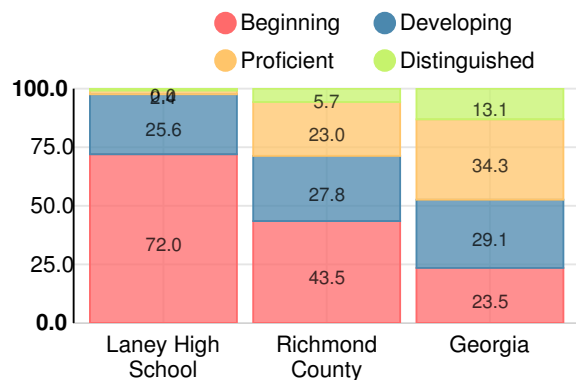

- Asian/Pacific Islander
- American Indian/Alaskan
- Black
- Hispanic
- Multi-racial
- White

Free/Reduced-Price Lunch (FRL)

Students with Disability (SWD)

English Language Learners (ELL)

High School

CCRPI Score

Laney High School

Indicator	2017
Achievement	24.3
Progress	33.6
Gap	5.0
Challenge	1.3
CCRPI Score	64.2

American Literature & Composition

Percent of students scoring in each performance level on 2017 Georgia Milestones

Coordinate Algebra/Algebra I

Percent of students scoring in each performance level on 2017 Georgia Milestones

Biology

Percent of students scoring in each performance level on 2017 Georgia Milestones

US History

Percent of students scoring in each performance level on 2017 Georgia Milestones

College Readiness

Percent of high school graduates who are college ready

Accelerated Course Taking

Percent of high school graduates earning high school credit for accelerated enrollment