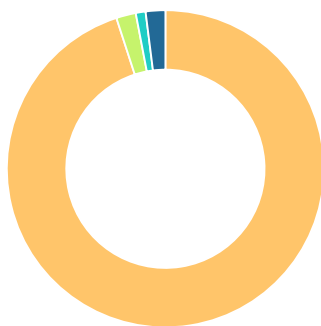

- Asian/Pacific Islander
- American Indian/Alaskan
- Black
- Hispanic
- Multi-racial
- White

Free/Reduced-Price Lunch (FRL)

Students with Disability (SWD)

English Language Learners (ELL)

High School

CCRPI Score