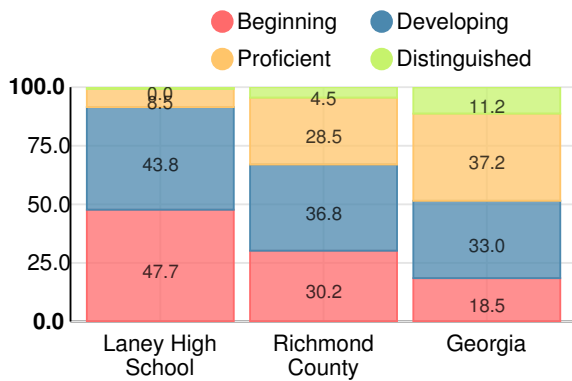

School Wide

CCRPI Single Score

Student Mobility Rate

21.3%

School Climate Star Rating

Financial Efficiency Star Rating

Per Pupil Expenditures

Race/Ethnicity

- Asian/Pacific Islander
- American Indian/Alaskan
- Black
- Hispanic
- Multi-racial
- White

Free/Reduced-Price Lunch (FRL)

Students with Disability (SWD)

English Language Learners (ELL)

High School

CCRPI Score

Laney High School

Indicator	2017
Achievement	24.3
Progress	33.6
Gap	5.0
Challenge	1.3
CCRPI Score	64.2

American Literature & Composition

Percent of students scoring in each performance level on 2017 Georgia Milestones

Coordinate Algebra/Algebra I

Percent of students scoring in each performance level on 2017 Georgia Milestones

Biology

Percent of students scoring in each performance level on 2017 Georgia Milestones

US History