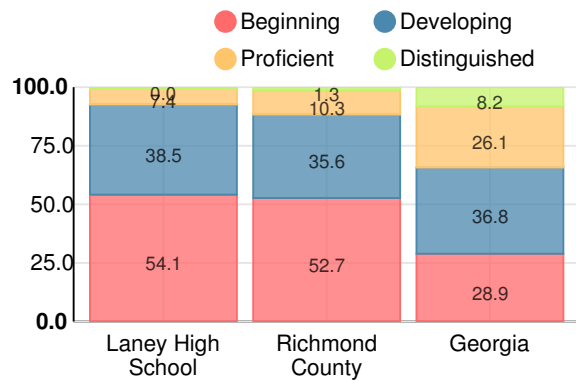

School Wide

CCRPI Single Score

Student Mobility Rate

21.3%

School Climate Star Rating

Financial Efficiency Star Rating

Per Pupil Expenditures

Race/Ethnicity

- Asian/Pacific Islander
- American Indian/Alaskan
- Black
- Hispanic
- Multi-racial
- White

Free/Reduced-Price Lunch (FRL)

Students with Disability (SWD)

English Language Learners (ELL)

High School

CCRPI Score

Laney High School

Indicator	2017
Achievement	24.3
Progress	33.6
Gap	5.0
Challenge	1.3
CCRPI Score	64.2

American Literature & Composition

Percent of students scoring in each performance level on 2017 Georgia Milestones

Coordinate Algebra/Algebra I

Percent of students scoring in each performance level on 2017 Georgia Milestones

Biology

Percent of students scoring in each performance level on 2017 Georgia Milestones

US History