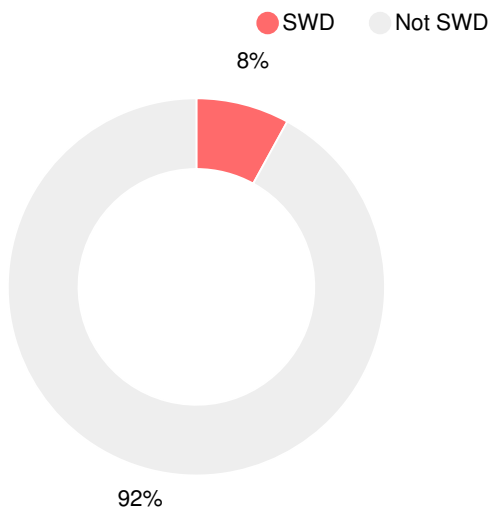

School Wide

CCRPI Single Score

Student Mobility Rate

36.9%

School Climate Star Rating

Financial Efficiency Star Rating

Per Pupil Expenditures

Race/Ethnicity

Free/Reduced-Price Lunch (FRL)

Students with Disability (SWD)

English Language Learners (ELL)

Elementary

CCRPI Score

Meadowbrook Elementary School

Indicator	2017
Achievement	17.8
Progress	38.7
Gap	6.7
Challenge	0.0
CCRPI Score	63.2