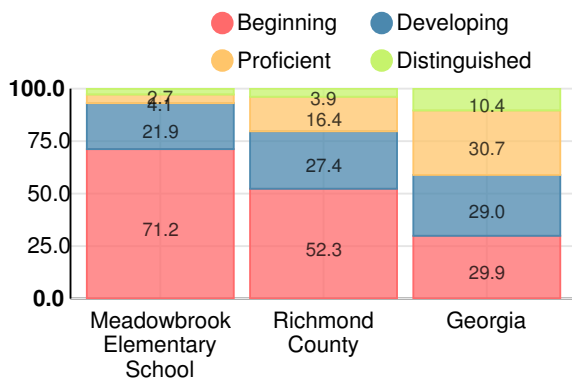

School Wide

CCRPI Single Score

Student Mobility Rate

36.9%

School Climate Star Rating

Financial Efficiency Star Rating

Per Pupil Expenditures

Race/Ethnicity

Free/Reduced-Price Lunch (FRL)

Students with Disability (SWD)

English Language Learners (ELL)

Elementary

CCRPI Score

Meadowbrook Elementary School

Indicator	2017
Achievement	17.8
Progress	38.7
Gap	6.7
Challenge	0.0
CCRPI Score	63.2

English

Percent of students scoring in each performance level on 2017 Georgia Milestones for elementary grades

Mathematics

Percent of students scoring in each performance level on 2017 Georgia Milestones for elementary grades

Science

Percent of students scoring in each performance level on 2017 Georgia Milestones for elementary grades

Social Studies

Percent of students scoring in each performance level on 2017 Georgia Milestones for elementary grades