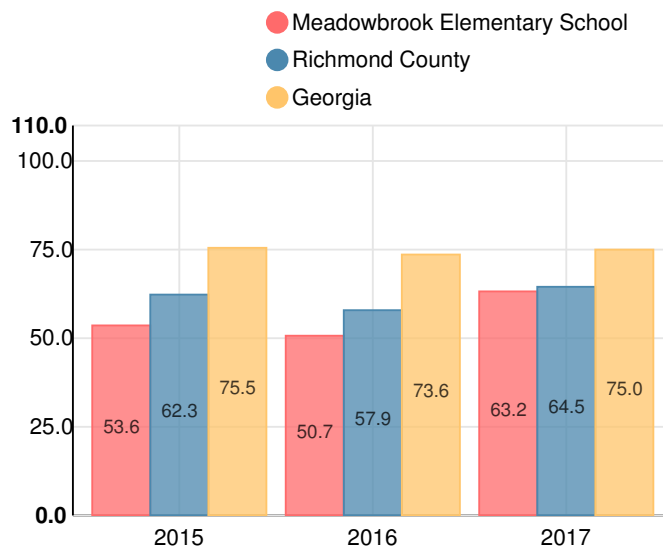

Meadowbrook Elementary School

 3630 Goldfinch Dr, Augusta, GA 30906

 (706)796-4915

 Grades: K-5

 Enrollment: 456 students

Performance Snapshot

- Meadowbrook Elementary School's **overall performance is higher than 20% of schools in the state** and is similar to its district.
- Its students' **academic growth is higher than 89% of schools in the state** and higher than its district.
- **19.2% of its 3rd grade students are reading at or above the grade level target.**
- Meadowbrook Elementary School is **Beating the Odds**, meaning that it performs better than similar schools.

School Wide

CCRPI Single Score

Student Mobility Rate

36.9%

School Climate Star Rating

Financial Efficiency Star Rating

Per Pupil Expenditures

Race/Ethnicity