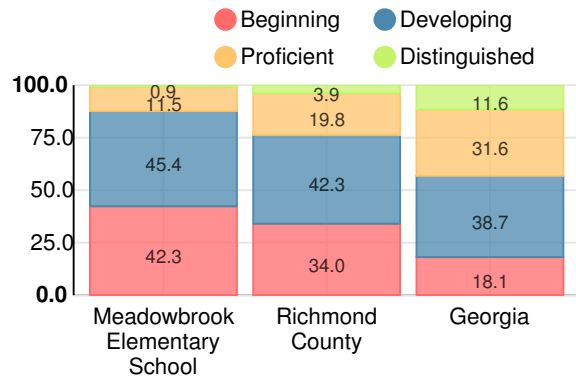

School Wide

CCRPI Single Score

Student Mobility Rate

36.9%

School Climate Star Rating

Financial Efficiency Star Rating

Per Pupil Expenditures

Race/Ethnicity

Free/Reduced-Price Lunch (FRL)

Students with Disability (SWD)

English Language Learners (ELL)

Elementary

CCRPI Score

Meadowbrook Elementary School

Indicator	2017
Achievement	17.8
Progress	38.7
Gap	6.7
Challenge	0.0
CCRPI Score	63.2

English

Percent of students scoring in each performance level on 2017 Georgia Milestones for elementary grades

Mathematics

Percent of students scoring in each performance level on 2017 Georgia Milestones for elementary grades

Science

Percent of students scoring in each performance level on 2017 Georgia Milestones for elementary grades

Social Studies

Percent of students scoring in each performance level on 2017 Georgia Milestones for elementary grades