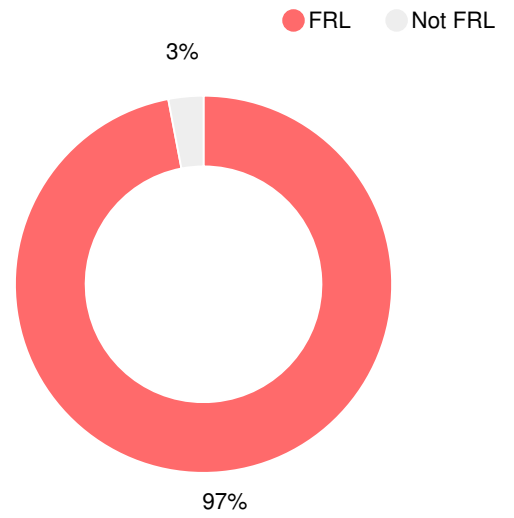

Meadowbrook Elementary School

 3630 Goldfinch Dr, Augusta, GA 30906

 (706)796-4915

 Grades: K-5

 Enrollment: 456 students

Performance Snapshot

- Meadowbrook Elementary School's **overall performance is higher than 20% of schools in the state** and is similar to its district.
- Its students' **academic growth is higher than 89% of schools in the state** and higher than its district.
- **19.2% of its 3rd grade students are reading at or above the grade level target.**
- Meadowbrook Elementary School is **Beating the Odds**, meaning that it performs better than similar schools.

School Wide

CCRPI Single Score

Student Mobility Rate

36.9%

School Climate Star Rating

Financial Efficiency Star Rating

Per Pupil Expenditures

Race/Ethnicity

Free/Reduced-Price Lunch (FRL)

Students with Disability (SWD)

English Language Learners (ELL)

Elementary

CCRPI Score

Meadowbrook Elementary School

Indicator	2017
Achievement	17.8
Progress	38.7
Gap	6.7
Challenge	0.0
CCRPI Score	63.2