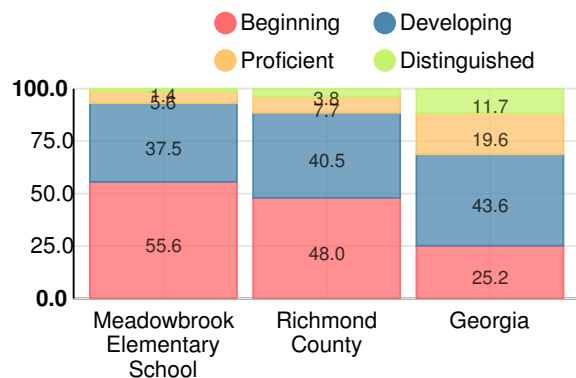

School Wide

CCRPI Single Score

Student Mobility Rate

36.9%

School Climate Star Rating

Financial Efficiency Star Rating

Per Pupil Expenditures

Race/Ethnicity

Free/Reduced-Price Lunch (FRL)

Students with Disability (SWD)

English Language Learners (ELL)

Elementary

CCRPI Score

Meadowbrook Elementary School

Indicator	2017
Achievement	17.8
Progress	38.7
Gap	6.7
Challenge	0.0
CCRPI Score	63.2

English

Percent of students scoring in each performance level on 2017 Georgia Milestones for elementary grades

Mathematics

Percent of students scoring in each performance level on 2017 Georgia Milestones for elementary grades

Science

Percent of students scoring in each performance level on 2017 Georgia Milestones for elementary grades

Social Studies

Percent of students scoring in each performance level on 2017 Georgia Milestones for elementary grades