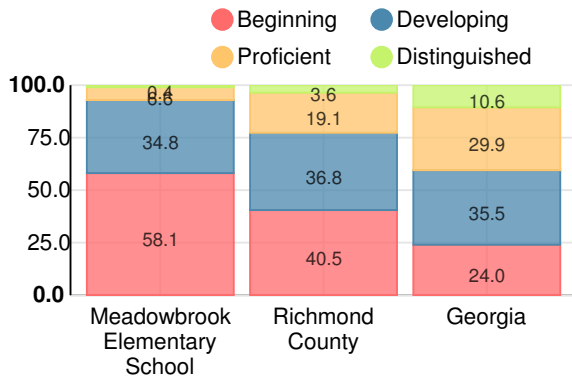

School Wide

CCRPI Single Score

Student Mobility Rate

36.9%

School Climate Star Rating

Financial Efficiency Star Rating

Per Pupil Expenditures

Race/Ethnicity

Free/Reduced-Price Lunch (FRL)

Students with Disability (SWD)

English Language Learners (ELL)

Elementary

CCRPI Score

Meadowbrook Elementary School

Indicator	2017
Achievement	17.8
Progress	38.7
Gap	6.7
Challenge	0.0
CCRPI Score	63.2

English

Percent of students scoring in each performance level on 2017 Georgia Milestones for elementary grades

Mathematics

Percent of students scoring in each performance level on 2017 Georgia Milestones for elementary grades

Science

Percent of students scoring in each performance level on 2017 Georgia Milestones for elementary grades

Social Studies

Percent of students scoring in each performance level on 2017 Georgia Milestones for elementary grades