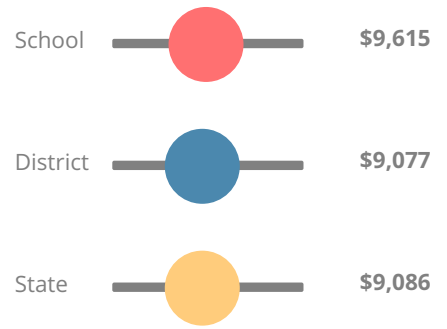

School Wide

CCRPI Single Score

Student Mobility Rate

36.9%

School Climate Star Rating

Financial Efficiency Star Rating

Per Pupil Expenditures

Race/Ethnicity

Free/Reduced-Price Lunch (FRL)

Students with Disability (SWD)

English Language Learners (ELL)

Elementary

CCRPI Score

Meadowbrook Elementary School

Indicator	2017
Achievement	17.8
Progress	38.7
Gap	6.7
Challenge	0.0
CCRPI Score	63.2