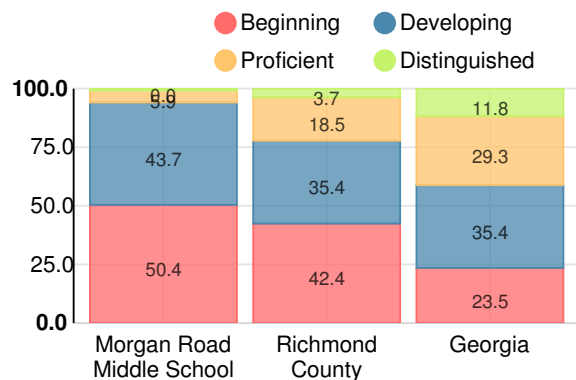

School Wide

CCRPI Single Score

Student Mobility Rate

32.3%

School Climate Star Rating

Financial Efficiency Star Rating

Per Pupil Expenditures

Race/Ethnicity

Free/Reduced-Price Lunch (FRL)

Students with Disability (SWD)

English Language Learners (ELL)

Middle School

CCRPI Score

Morgan Road Middle School

Indicator	2017
Achievement	20.6
Progress	36.8
Gap	6.7
Challenge	1.0
CCRPI Score	65.1

English

Percent of students scoring in each performance level on 2017 Georgia Milestones for middle school grades

Mathematics

Percent of students scoring in each performance level on 2017 Georgia Milestones for middle school grades

Science

Percent of students scoring in each performance level on 2017 Georgia Milestones for middle school grades

Social Studies

Percent of students scoring in each performance level on 2017 Georgia Milestones for middle school grades