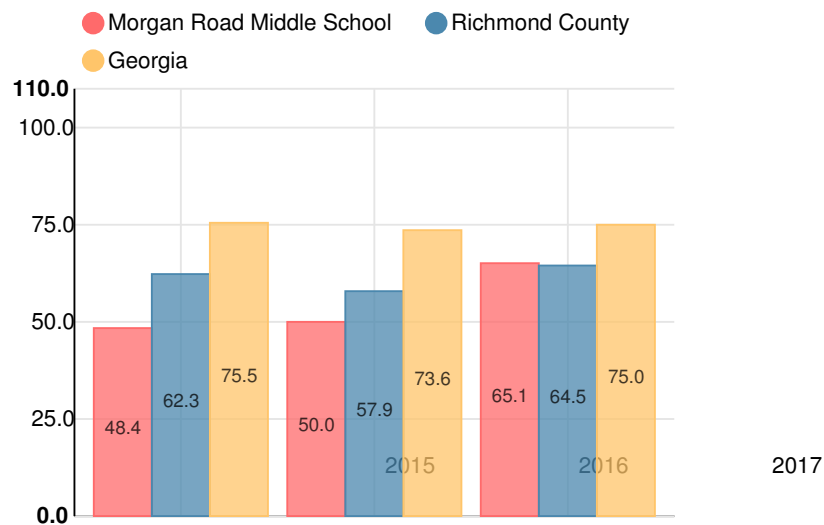

Morgan Road Middle School

 3635 Hiers Blvd, Hephzibah, GA 30815

 (706)796-4992

 Grades: 6-8

 Enrollment: 389 students

Performance Snapshot

- Morgan Road Middle School's **overall performance is higher than 24% of schools in the state** and is similar to its district.
- Its students' **academic growth is higher than 69% of schools in the state** and higher than its district.
- **58.8% of its 8th grade students are reading at or above the grade level target.**
- Morgan Road Middle School is **Beating the Odds**, meaning that it performs better than similar schools.

School Wide

CCRPI Single Score

Student Mobility Rate

32.3%

School Climate Star Rating

Financial Efficiency Star Rating

Per Pupil Expenditures

Race/Ethnicity