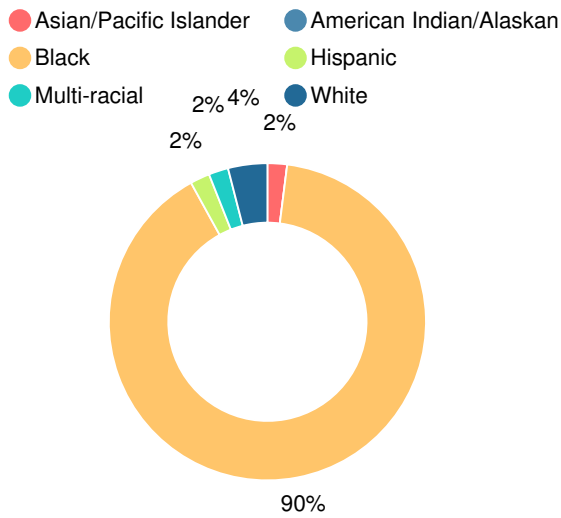

School Wide

CCRPI Single Score

Student Mobility Rate

32.3%

School Climate Star Rating

Financial Efficiency Star Rating

Per Pupil Expenditures

Race/Ethnicity