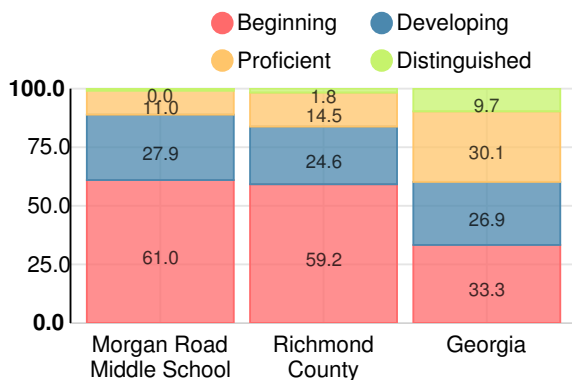

School Wide

CCRPI Single Score

Student Mobility Rate

32.3%

School Climate Star Rating

Financial Efficiency Star Rating

Per Pupil Expenditures

Race/Ethnicity

Free/Reduced-Price Lunch (FRL)

Students with Disability (SWD)

English Language Learners (ELL)

Middle School

CCRPI Score

Morgan Road Middle School

Indicator	2017
Achievement	20.6
Progress	36.8
Gap	6.7
Challenge	1.0
CCRPI Score	65.1

English

Percent of students scoring in each performance level on 2017 Georgia Milestones for middle school grades

Mathematics

Percent of students scoring in each performance level on 2017 Georgia Milestones for middle school grades

Science

Percent of students scoring in each performance level on 2017 Georgia Milestones for middle school grades

Social Studies

Percent of students scoring in each performance level on 2017 Georgia Milestones for middle school grades