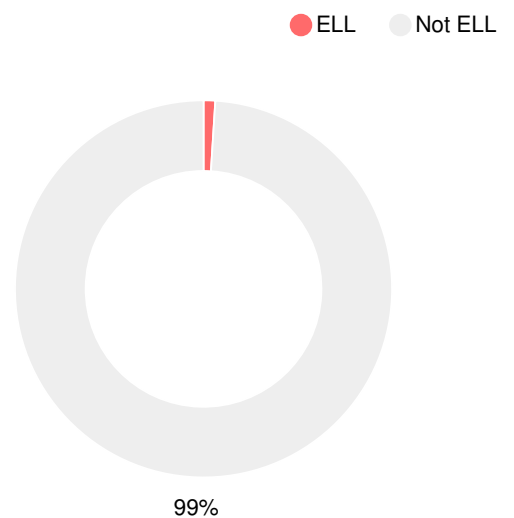

School Wide

CCRPI Single Score

Student Mobility Rate

32.3%

School Climate Star Rating

Financial Efficiency Star Rating

Per Pupil Expenditures

Race/Ethnicity

Free/Reduced-Price Lunch (FRL)

Students with Disability (SWD)

English Language Learners (ELL)

Middle School

CCRPI Score

Morgan Road Middle School

Indicator	2017
Achievement	20.6
Progress	36.8
Gap	6.7
Challenge	1.0
CCRPI Score	65.1