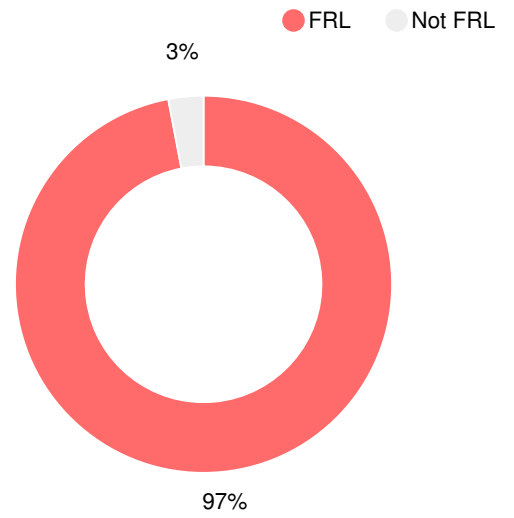

School Wide

CCRPI Single Score

Student Mobility Rate

32.3%

School Climate Star Rating

Financial Efficiency Star Rating

Per Pupil Expenditures

Race/Ethnicity

Free/Reduced-Price Lunch (FRL)

Students with Disability (SWD)

English Language Learners (ELL)

Middle School

CCRPI Score

Morgan Road Middle School

Indicator	2017
Achievement	20.6
Progress	36.8
Gap	6.7
Challenge	1.0
CCRPI Score	65.1