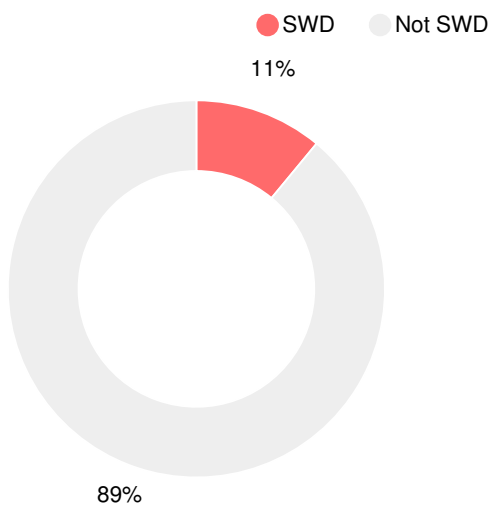

Students with Disability (SWD)