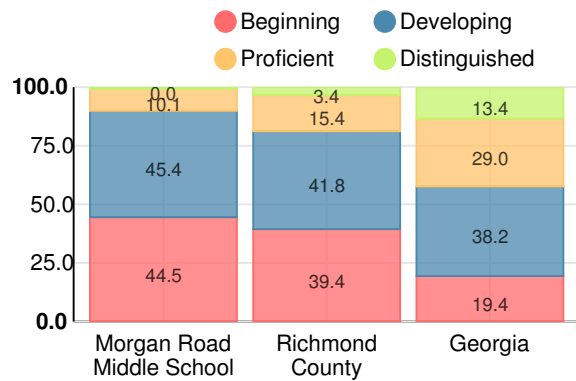

School Wide

CCRPI Single Score

Student Mobility Rate

32.3%

School Climate Star Rating

Financial Efficiency Star Rating

Per Pupil Expenditures

Race/Ethnicity

Free/Reduced-Price Lunch (FRL)

Students with Disability (SWD)

English Language Learners (ELL)

Middle School

CCRPI Score

Morgan Road Middle School

Indicator	2017
Achievement	20.6
Progress	36.8
Gap	6.7
Challenge	1.0
CCRPI Score	65.1

English

Percent of students scoring in each performance level on 2017 Georgia Milestones for middle school grades

Mathematics

Percent of students scoring in each performance level on 2017 Georgia Milestones for middle school grades

Science

Percent of students scoring in each performance level on 2017 Georgia Milestones for middle school grades

Social Studies

Percent of students scoring in each performance level on 2017 Georgia Milestones for middle school grades