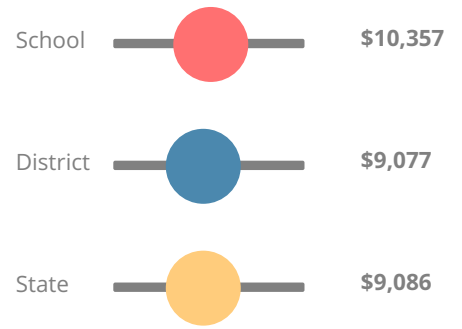

School Wide

CCRPI Single Score

Student Mobility Rate

32.3%

School Climate Star Rating

Financial Efficiency Star Rating

Per Pupil Expenditures

Race/Ethnicity