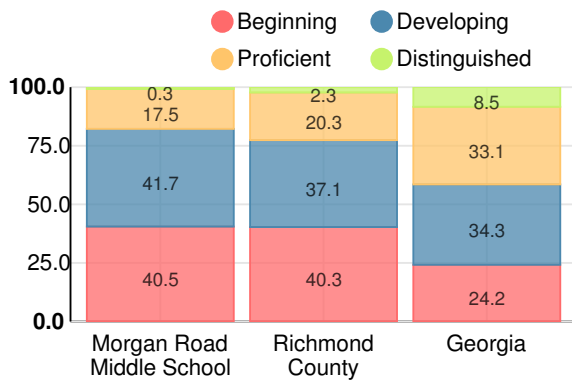

School Wide

CCRPI Single Score

Student Mobility Rate

32.3%

School Climate Star Rating

Financial Efficiency Star Rating

Per Pupil Expenditures

Race/Ethnicity

Free/Reduced-Price Lunch (FRL)

Students with Disability (SWD)

English Language Learners (ELL)

Middle School

CCRPI Score

Morgan Road Middle School

Indicator	2017
Achievement	20.6
Progress	36.8
Gap	6.7
Challenge	1.0
CCRPI Score	65.1

English

Percent of students scoring in each performance level on 2017 Georgia Milestones for middle school grades

Mathematics

Percent of students scoring in each performance level on 2017 Georgia Milestones for middle school grades

Science

Percent of students scoring in each performance level on 2017 Georgia Milestones for middle school grades

Social Studies

Percent of students scoring in each performance level on 2017 Georgia Milestones for middle school grades