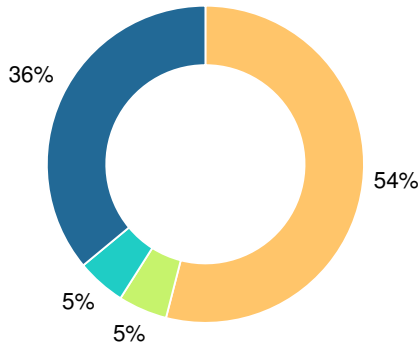

School Wide

CCRPI Single Score

Student Mobility Rate

19.6%

School Climate Star Rating

Financial Efficiency Star Rating

Per Pupil Expenditures

Race/Ethnicity

- Asian/Pacific Islander
- American Indian/Alaskan
- Black
- Hispanic
- Multi-racial
- White

Free/Reduced-Price Lunch (FRL)

- FRL
- Not FRL

Students with Disability (SWD)

- SWD
- Not SWD

English Language Learners (ELL)