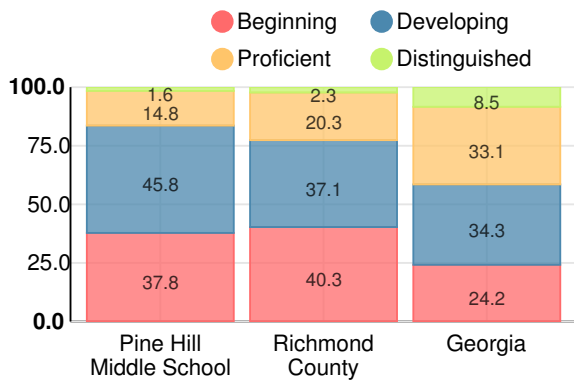

School Wide

CCRPI Single Score

Student Mobility Rate

19.6%

School Climate Star Rating

Financial Efficiency Star Rating

Per Pupil Expenditures

Race/Ethnicity

- Asian/Pacific Islander
- American Indian/Alaskan
- Black
- Hispanic
- Multi-racial
- White

Free/Reduced-Price Lunch (FRL)

- FRL
- Not FRL

Students with Disability (SWD)

- SWD
- Not SWD

English Language Learners (ELL)

- ELL
- Not ELL

Middle School

CCRPI Score

Pine Hill Middle School

Indicator	2017
Achievement	23.3
Progress	32.8
Gap	5.0
Challenge	1.0
CCRPI Score	62.1

English

Percent of students scoring in each performance level on 2017 Georgia Milestones for middle school grades

Mathematics

Percent of students scoring in each performance level on 2017 Georgia Milestones for middle school grades

Science

Percent of students scoring in each performance level on 2017 Georgia Milestones for middle school grades