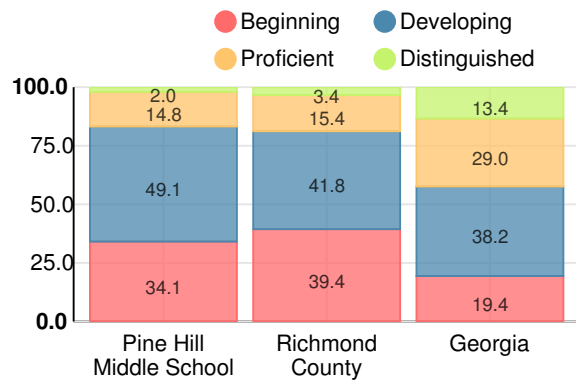

School Wide

CCRPI Single Score

Student Mobility Rate

19.6%

School Climate Star Rating

Financial Efficiency Star Rating

Per Pupil Expenditures

Race/Ethnicity

- Asian/Pacific Islander
- American Indian/Alaskan
- Black
- Hispanic
- Multi-racial
- White

Free/Reduced-Price Lunch (FRL)

- FRL
- Not FRL

Students with Disability (SWD)

- SWD
- Not SWD

English Language Learners (ELL)

- ELL
- Not ELL

Middle School

CCRPI Score

Pine Hill Middle School

Indicator	2017
Achievement	23.3
Progress	32.8
Gap	5.0
Challenge	1.0
CCRPI Score	62.1

English

Percent of students scoring in each performance level on 2017 Georgia Milestones for middle school grades

Mathematics

Percent of students scoring in each performance level on 2017 Georgia Milestones for middle school grades

Science

Percent of students scoring in each performance level on 2017 Georgia Milestones for middle school grades