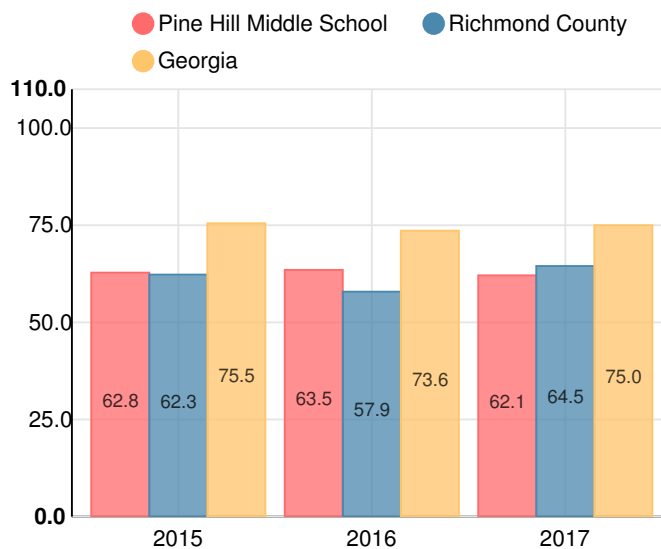

Pine Hill Middle School

 2147 McElmurray Rd, Hephzibah, GA 30815

 (706)592-2730

 Grades: 6-8

 Enrollment: 579 students

Performance Snapshot

- Pine Hill Middle School's **overall performance is higher than 18% of schools in the state** and is lower than its district.
- Its students' **academic growth is higher than 29% of schools in the state** and similar to its district.
- **59.1% of its 8th grade students are reading at or above the grade level target.**

School Wide

CCRPI Single Score

Student Mobility Rate

19.6%

School Climate Star Rating

Financial Efficiency Star Rating

Per Pupil Expenditures

Race/Ethnicity