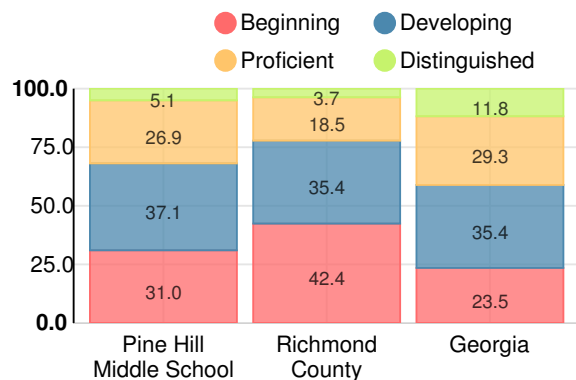

School Wide

CCRPI Single Score

Student Mobility Rate

19.6%

School Climate Star Rating

Financial Efficiency Star Rating

Per Pupil Expenditures

Race/Ethnicity

- ELL
- Not ELL

Middle School

CCRPI Score

Pine Hill Middle School

Indicator	2017
Achievement	23.3
Progress	32.8
Gap	5.0
Challenge	1.0
CCRPI Score	62.1

English

Percent of students scoring in each performance level on 2017 Georgia Milestones for middle school grades

Mathematics

Percent of students scoring in each performance level on 2017 Georgia Milestones for middle school grades

Science

Percent of students scoring in each performance level on 2017 Georgia Milestones for middle school grades

Social Studies

Percent of students scoring in each performance level on 2017 Georgia Milestones for middle school grades

Reading at or above the Grade Level Target (8th Grade)

Percent of students in grade 8 achieving Lexile measure greater than 1050