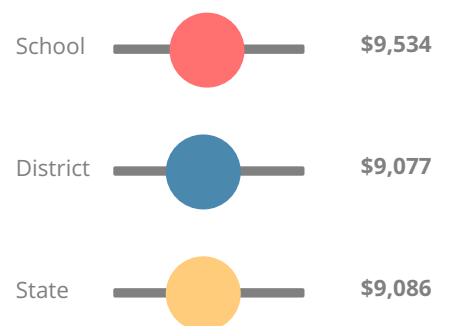

School Wide

CCRPI Single Score

Student Mobility Rate

19.6%

School Climate Star Rating

Financial Efficiency Star Rating

Per Pupil Expenditures

Race/Ethnicity

- Asian/Pacific Islander
- American Indian/Alaskan
- Black
- Hispanic
- Multi-racial
- White

Free/Reduced-Price Lunch (FRL)

- FRL
- Not FRL

Students with Disability (SWD)

- SWD
- Not SWD

English Language Learners (ELL)