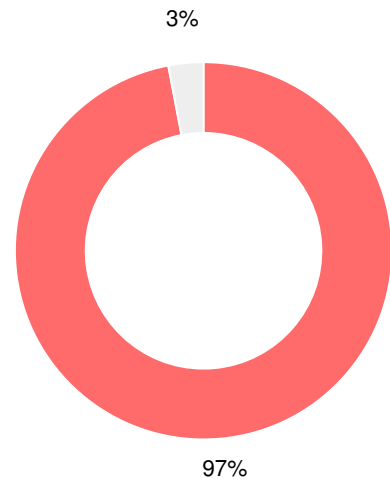

School Wide

CCRPI Single Score

Student Mobility Rate

19.6%

School Climate Star Rating

Financial Efficiency Star Rating

Per Pupil Expenditures

Race/Ethnicity

- Asian/Pacific Islander
- American Indian/Alaskan
- Black
- Hispanic
- Multi-racial
- White

Free/Reduced-Price Lunch (FRL)

- FRL
- Not FRL

Students with Disability (SWD)

- SWD
- Not SWD

English Language Learners (ELL)