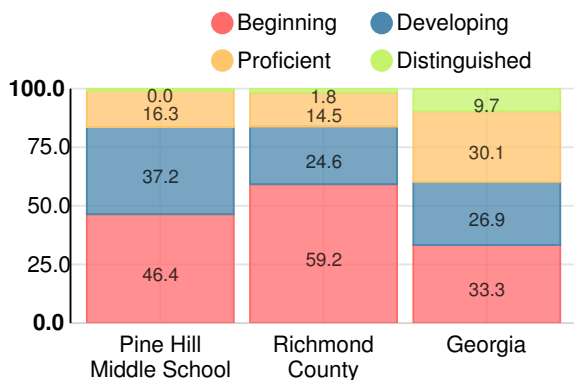

School Wide

CCRPI Single Score

Student Mobility Rate

19.6%

School Climate Star Rating

Financial Efficiency Star Rating

Per Pupil Expenditures

Race/Ethnicity

- Asian/Pacific Islander
- American Indian/Alaskan
- Black
- Hispanic
- Multi-racial
- White

Free/Reduced-Price Lunch (FRL)

- FRL
- Not FRL

Students with Disability (SWD)

- SWD
- Not SWD

English Language Learners (ELL)

- ELL
- Not ELL

Middle School

CCRPI Score

Pine Hill Middle School

Indicator	2017
Achievement	23.3
Progress	32.8
Gap	5.0
Challenge	1.0
CCRPI Score	62.1

English

Percent of students scoring in each performance level on 2017 Georgia Milestones for middle school grades

Mathematics

Percent of students scoring in each performance level on 2017 Georgia Milestones for middle school grades

Science

Percent of students scoring in each performance level on 2017 Georgia Milestones for middle school grades