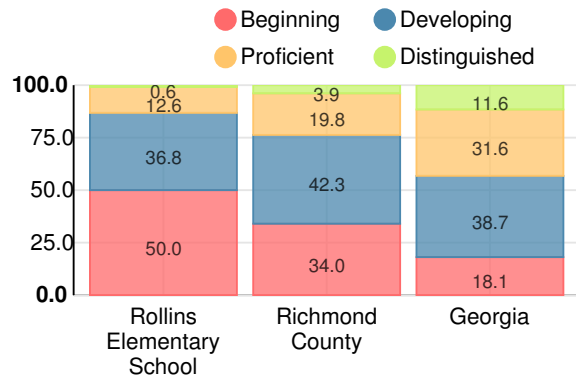

School Wide

CCRPI Single Score

Student Mobility Rate

50.3%

School Climate Star Rating

Financial Efficiency Star Rating

Per Pupil Expenditures

Race/Ethnicity

Free/Reduced-Price Lunch (FRL)

Students with Disability (SWD)

English Language Learners (ELL)

Elementary

CCRPI Score

Rollins Elementary School

Indicator	2017
Achievement	17.9
Progress	35.2
Gap	6.7
Challenge	0.5
CCRPI Score	60.3

English

Percent of students scoring in each performance level on 2017 Georgia Milestones for elementary grades

Mathematics

Percent of students scoring in each performance level on 2017 Georgia Milestones for elementary grades

Science

Percent of students scoring in each performance level on 2017 Georgia Milestones for elementary grades

Social Studies

Percent of students scoring in each performance level on 2017 Georgia Milestones for elementary grades