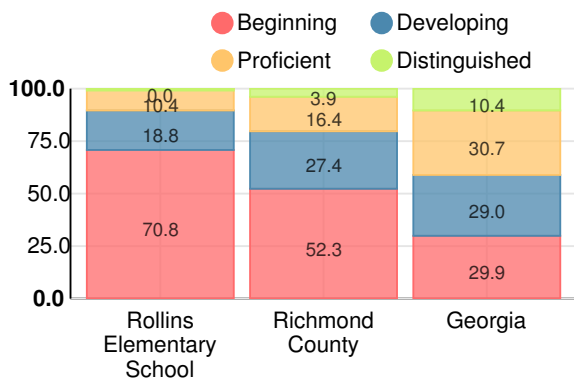

School Wide

CCRPI Single Score

Student Mobility Rate

50.3%

School Climate Star Rating

Financial Efficiency Star Rating

Per Pupil Expenditures

Race/Ethnicity

Free/Reduced-Price Lunch (FRL)

Students with Disability (SWD)

English Language Learners (ELL)

Elementary

CCRPI Score

Rollins Elementary School

Indicator	2017
Achievement	17.9
Progress	35.2
Gap	6.7
Challenge	0.5
CCRPI Score	60.3

English

Percent of students scoring in each performance level on 2017 Georgia Milestones for elementary grades

Mathematics

Percent of students scoring in each performance level on 2017 Georgia Milestones for elementary grades

Science

Percent of students scoring in each performance level on 2017 Georgia Milestones for elementary grades

Social Studies

Percent of students scoring in each performance level on 2017 Georgia Milestones for elementary grades