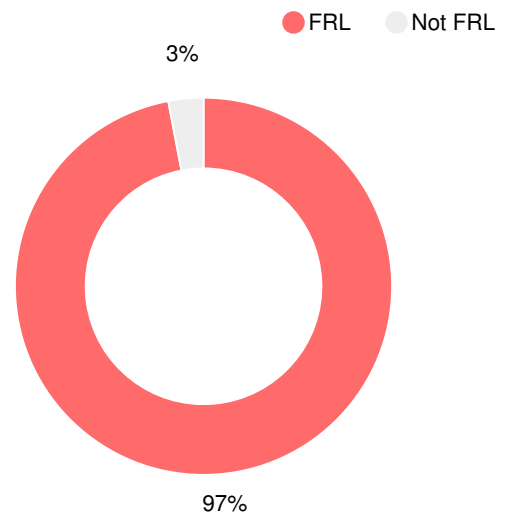

Rollins Elementary School

 2160 Mura Dr, Augusta, GA 30906

 (706)796-4972

 Grades: K-5

 Enrollment: 381 students

Performance Snapshot

- Rollins Elementary School's **overall performance is higher than 14% of schools in the state** and is lower than its district.
- Its students' **academic growth is higher than 58% of schools in the state** and higher than its district.
- **23.9% of its 3rd grade students are reading at or above the grade level target.**
- Rollins Elementary School is **Beating the Odds**, meaning that it performs better than similar schools.

School Wide

CCRPI Single Score

Student Mobility Rate

50.3%

School Climate Star Rating

Financial Efficiency Star Rating

Per Pupil Expenditures

Race/Ethnicity

Free/Reduced-Price Lunch (FRL)

Students with Disability (SWD)

English Language Learners (ELL)

Elementary

CCRPI Score

Rollins Elementary School

Indicator	2017
Achievement	17.9
Progress	35.2
Gap	6.7
Challenge	0.5
CCRPI Score	60.3