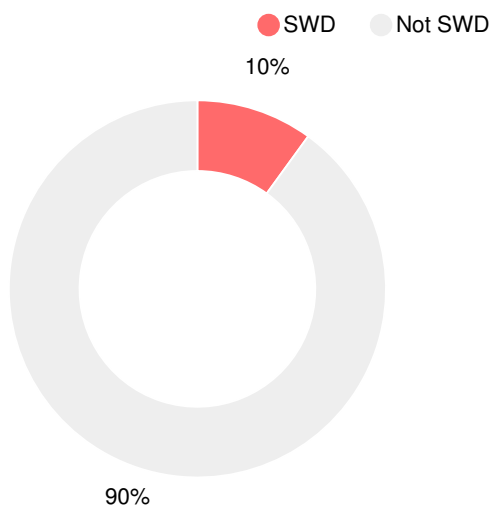

Rollins Elementary School

 2160 Mura Dr, Augusta, GA 30906

 (706)796-4972

 Grades: K-5

 Enrollment: 381 students

Performance Snapshot

- Rollins Elementary School's **overall performance is higher than 14% of schools in the state** and is lower than its district.
- Its students' **academic growth is higher than 58% of schools in the state** and higher than its district.
- **23.9% of its 3rd grade students are reading at or above the grade level target.**
- Rollins Elementary School is **Beating the Odds**, meaning that it performs better than similar schools.

School Wide

CCRPI Single Score

Student Mobility Rate

50.3%

School Climate Star Rating

Financial Efficiency Star Rating

Per Pupil Expenditures

Race/Ethnicity

Free/Reduced-Price Lunch (FRL)

Students with Disability (SWD)

English Language Learners (ELL)

Elementary

CCRPI Score

Rollins Elementary School

Indicator	2017
Achievement	17.9
Progress	35.2
Gap	6.7
Challenge	0.5
CCRPI Score	60.3