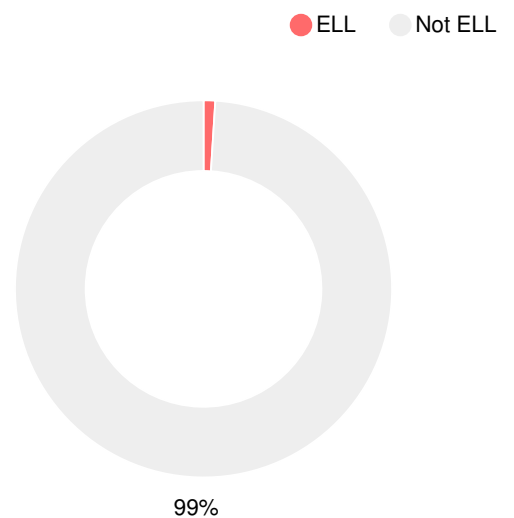

School Wide

CCRPI Single Score

Student Mobility Rate

50.3%

School Climate Star Rating

Financial Efficiency Star Rating

Per Pupil Expenditures

Race/Ethnicity

Free/Reduced-Price Lunch (FRL)

Students with Disability (SWD)

English Language Learners (ELL)

Elementary

CCRPI Score

Rollins Elementary School

Indicator	2017
Achievement	17.9
Progress	35.2
Gap	6.7
Challenge	0.5
CCRPI Score	60.3