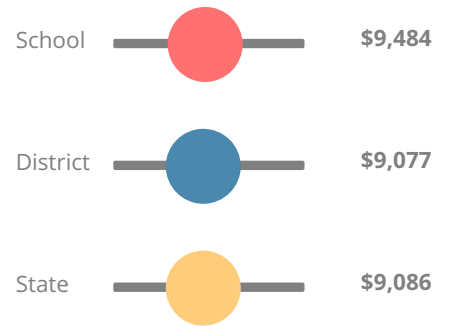

School Wide

CCRPI Single Score

Student Mobility Rate

50.3%

School Climate Star Rating

Financial Efficiency Star Rating

Per Pupil Expenditures

Race/Ethnicity

Free/Reduced-Price Lunch (FRL)

Students with Disability (SWD)

English Language Learners (ELL)

Elementary

CCRPI Score

Rollins Elementary School

Indicator	2017
Achievement	17.9
Progress	35.2
Gap	6.7
Challenge	0.5
CCRPI Score	60.3