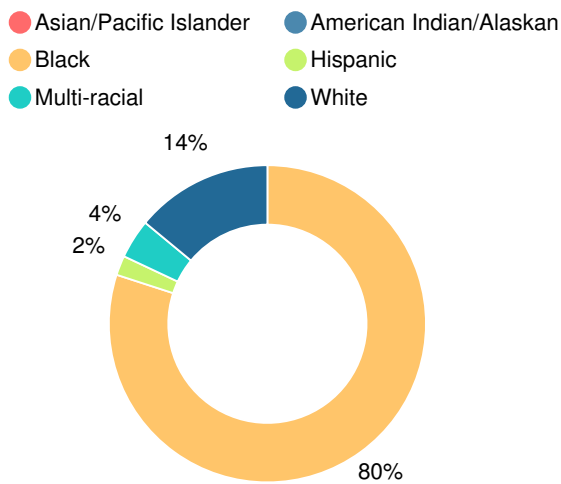

School Wide

CCRPI Single Score

Student Mobility Rate

50.3%

School Climate Star Rating

Financial Efficiency Star Rating

Per Pupil Expenditures

Race/Ethnicity