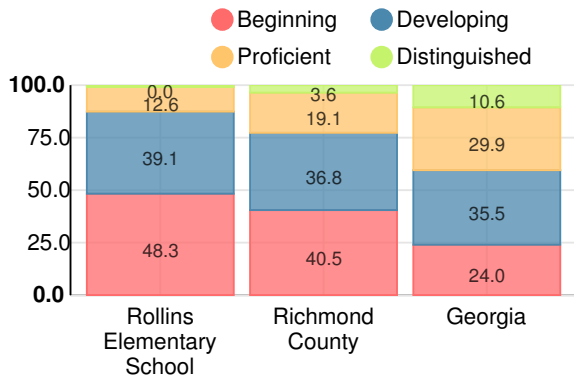

School Wide

CCRPI Single Score

Student Mobility Rate

50.3%

School Climate Star Rating

Financial Efficiency Star Rating

Per Pupil Expenditures

Race/Ethnicity

Free/Reduced-Price Lunch (FRL)

Students with Disability (SWD)

English Language Learners (ELL)

Elementary

CCRPI Score

Rollins Elementary School

Indicator	2017
Achievement	17.9
Progress	35.2
Gap	6.7
Challenge	0.5
CCRPI Score	60.3

English

Percent of students scoring in each performance level on 2017 Georgia Milestones for elementary grades

Mathematics

Percent of students scoring in each performance level on 2017 Georgia Milestones for elementary grades

Science

Percent of students scoring in each performance level on 2017 Georgia Milestones for elementary grades

Social Studies

Percent of students scoring in each performance level on 2017 Georgia Milestones for elementary grades