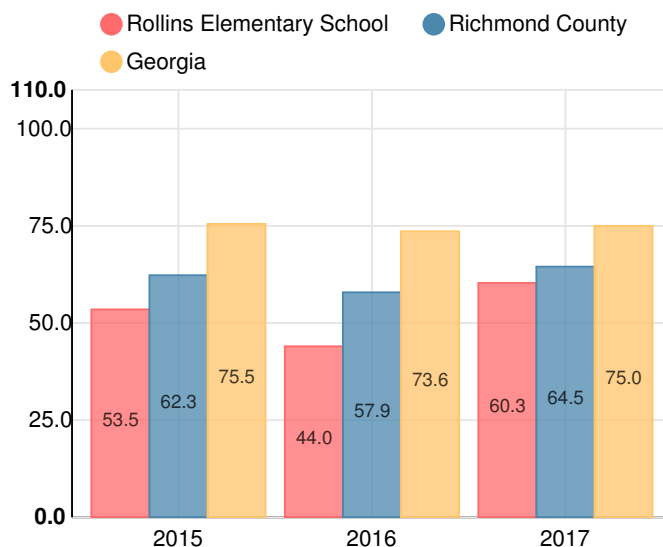

Rollins Elementary School

 2160 Mura Dr, Augusta, GA 30906

 (706)796-4972

 Grades: K-5

 Enrollment: 381 students

Performance Snapshot

- Rollins Elementary School's **overall performance is higher than 14% of schools in the state** and is lower than its district.
- Its students' **academic growth is higher than 58% of schools in the state** and higher than its district.
- **23.9% of its 3rd grade students are reading at or above the grade level target.**
- Rollins Elementary School is **Beating the Odds**, meaning that it performs better than similar schools.

School Wide

CCRPI Single Score

Student Mobility Rate

50.3%

School Climate Star Rating

Financial Efficiency Star Rating

Per Pupil Expenditures

Race/Ethnicity