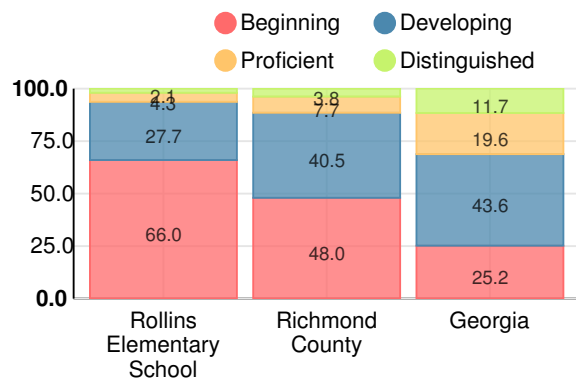

School Wide

CCRPI Single Score

Student Mobility Rate

50.3%

School Climate Star Rating

Financial Efficiency Star Rating

Per Pupil Expenditures

Race/Ethnicity

Free/Reduced-Price Lunch (FRL)

Students with Disability (SWD)

English Language Learners (ELL)

Elementary

CCRPI Score

Rollins Elementary School

Indicator	2017
Achievement	17.9
Progress	35.2
Gap	6.7
Challenge	0.5
CCRPI Score	60.3

English

Percent of students scoring in each performance level on 2017 Georgia Milestones for elementary grades

Mathematics

Percent of students scoring in each performance level on 2017 Georgia Milestones for elementary grades

Science

Percent of students scoring in each performance level on 2017 Georgia Milestones for elementary grades

Social Studies

Percent of students scoring in each performance level on 2017 Georgia Milestones for elementary grades