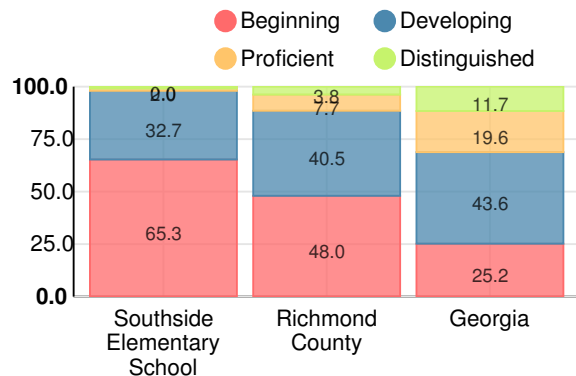

School Wide

CCRPI Single Score

Student Mobility Rate

36.8%

School Climate Star Rating

Financial Efficiency Star Rating

Per Pupil Expenditures

Race/Ethnicity

Free/Reduced-Price Lunch (FRL)

Students with Disability (SWD)

English Language Learners (ELL)

Elementary

CCRPI Score

Southside Elementary School

Indicator	2017
Achievement	19.3
Progress	32.4
Gap	5.0
Challenge	1.0
CCRPI Score	57.7

English

Percent of students scoring in each performance level on 2017 Georgia Milestones for elementary grades

Mathematics

Percent of students scoring in each performance level on 2017 Georgia Milestones for elementary grades

Science

Percent of students scoring in each performance level on 2017 Georgia Milestones for elementary grades

Social Studies

Percent of students scoring in each performance level on 2017 Georgia Milestones for elementary grades