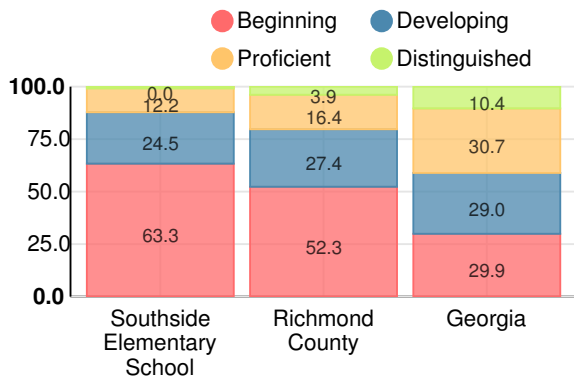

School Wide

CCRPI Single Score

Student Mobility Rate

36.8%

School Climate Star Rating

Financial Efficiency Star Rating

Per Pupil Expenditures

Race/Ethnicity

Free/Reduced-Price Lunch (FRL)

Students with Disability (SWD)

English Language Learners (ELL)

Elementary

CCRPI Score

Southside Elementary School

Indicator	2017
Achievement	19.3
Progress	32.4
Gap	5.0
Challenge	1.0
CCRPI Score	57.7

English

Percent of students scoring in each performance level on 2017 Georgia Milestones for elementary grades

Mathematics

Percent of students scoring in each performance level on 2017 Georgia Milestones for elementary grades

Science

Percent of students scoring in each performance level on 2017 Georgia Milestones for elementary grades

Social Studies

Percent of students scoring in each performance level on 2017 Georgia Milestones for elementary grades