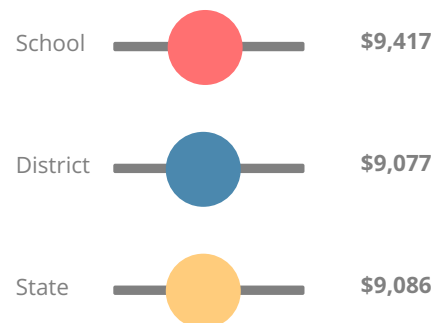

School Wide

CCRPI Single Score

Student Mobility Rate

36.8%

School Climate Star Rating

Financial Efficiency Star Rating

Per Pupil Expenditures

Race/Ethnicity

Free/Reduced-Price Lunch (FRL)

Students with Disability (SWD)

English Language Learners (ELL)

Elementary

CCRPI Score

Southside Elementary School

Indicator	2017
Achievement	19.3
Progress	32.4
Gap	5.0
Challenge	1.0
CCRPI Score	57.7