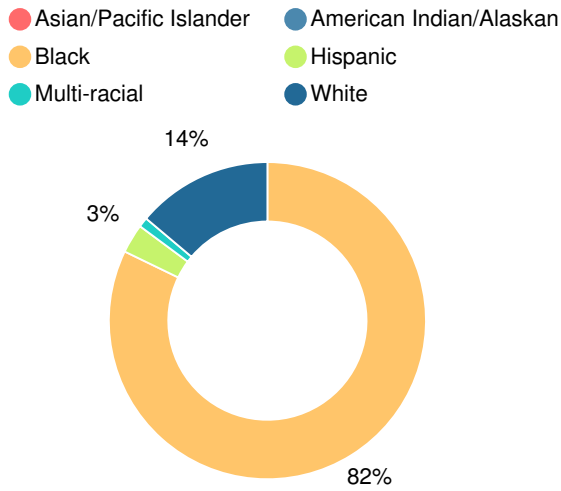

School Wide

CCRPI Single Score

Student Mobility Rate

36.8%

School Climate Star Rating

Financial Efficiency Star Rating

Per Pupil Expenditures

Race/Ethnicity