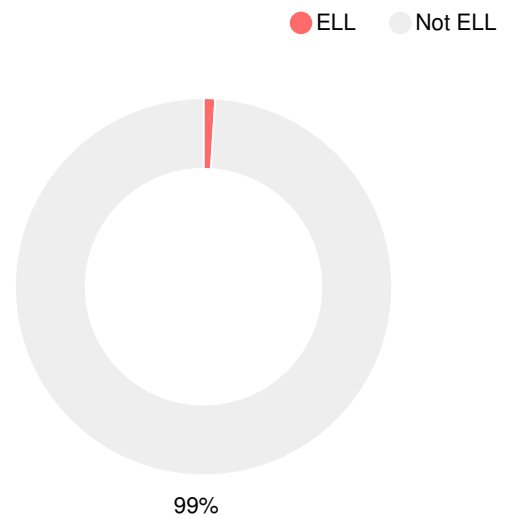

School Wide

CCRPI Single Score

Student Mobility Rate

36.8%

School Climate Star Rating

Financial Efficiency Star Rating

Per Pupil Expenditures

Race/Ethnicity

Free/Reduced-Price Lunch (FRL)

Students with Disability (SWD)

English Language Learners (ELL)

Elementary

CCRPI Score

Southside Elementary School

Indicator	2017
Achievement	19.3
Progress	32.4
Gap	5.0
Challenge	1.0
CCRPI Score	57.7