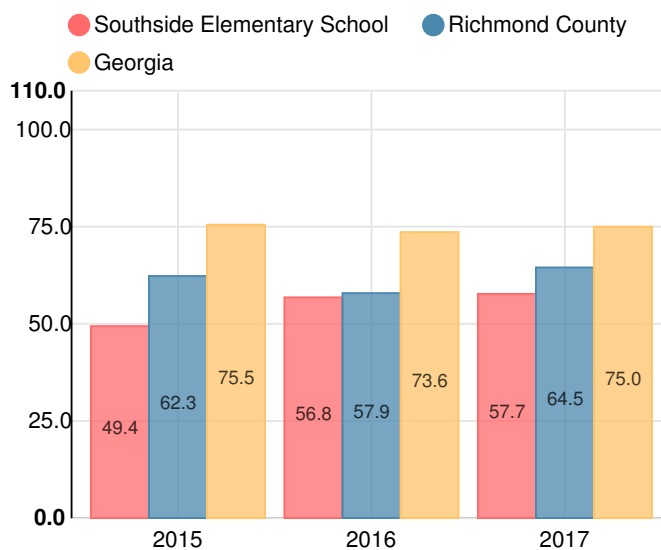

Southside Elementary School

 3310 Louisville Road, Augusta, GA 30906

 (706)796-4952

 Grades: K-5

 Enrollment: 361 students

Performance Snapshot

- Southside Elementary School's **overall performance is higher than 10% of schools in the state** and is lower than its district.
- Its students' **academic growth is higher than 33% of schools in the state** and similar to its district.
- **21.2% of its 3rd grade students are reading at or above the grade level target.**

School Wide

CCRPI Single Score

Student Mobility Rate

36.8%

School Climate Star Rating

Financial Efficiency Star Rating

Per Pupil Expenditures

Race/Ethnicity