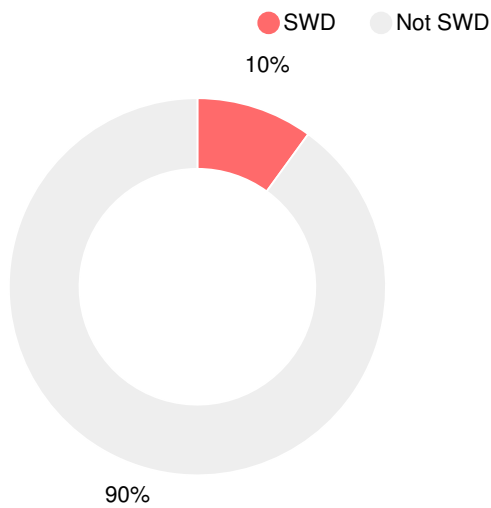

Southside Elementary School

 3310 Louisville Road, Augusta, GA 30906

 (706)796-4952

 Grades: K-5

 Enrollment: 361 students

Performance Snapshot

- Southside Elementary School's **overall performance is higher than 10% of schools in the state** and is lower than its district.
- Its students' **academic growth is higher than 33% of schools in the state** and similar to its district.
- **21.2% of its 3rd grade students are reading at or above the grade level target.**

School Wide

CCRPI Single Score

Student Mobility Rate

36.8%

School Climate Star Rating

Financial Efficiency Star Rating

Per Pupil Expenditures

Race/Ethnicity

Free/Reduced-Price Lunch (FRL)

Students with Disability (SWD)

English Language Learners (ELL)

Elementary

CCRPI Score

Southside Elementary School

Indicator	2017
Achievement	19.3
Progress	32.4
Gap	5.0
Challenge	1.0
CCRPI Score	57.7