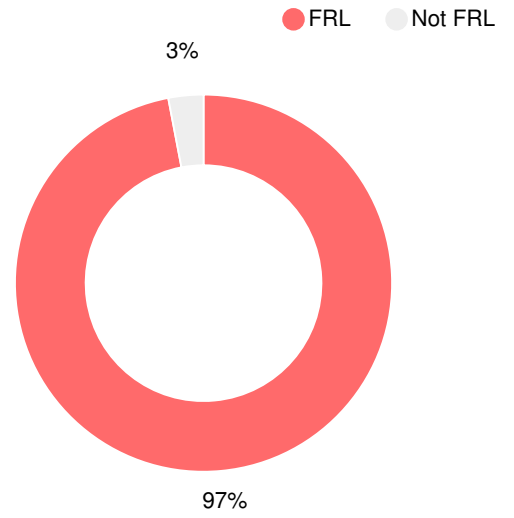

Southside Elementary School

 3310 Louisville Road, Augusta, GA 30906

 (706)796-4952

 Grades: K-5

 Enrollment: 361 students

Performance Snapshot

- Southside Elementary School's **overall performance is higher than 10% of schools in the state** and is lower than its district.
- Its students' **academic growth is higher than 33% of schools in the state** and similar to its district.
- **21.2% of its 3rd grade students are reading at or above the grade level target.**

School Wide

CCRPI Single Score

Student Mobility Rate

36.8%

School Climate Star Rating

Financial Efficiency Star Rating

Per Pupil Expenditures

Race/Ethnicity

Free/Reduced-Price Lunch (FRL)

Students with Disability (SWD)

English Language Learners (ELL)

Elementary

CCRPI Score

Southside Elementary School

Indicator	2017
Achievement	19.3
Progress	32.4
Gap	5.0
Challenge	1.0
CCRPI Score	57.7