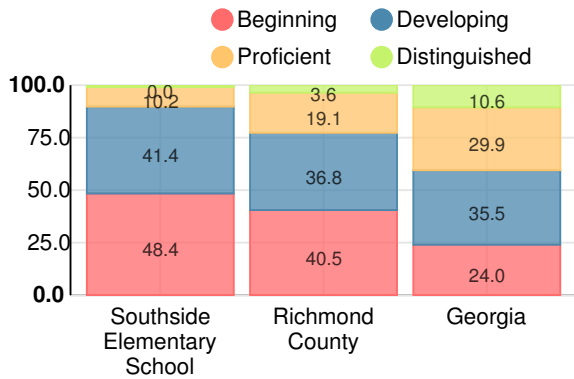

School Wide

CCRPI Single Score

Student Mobility Rate

36.8%

School Climate Star Rating

Financial Efficiency Star Rating

Per Pupil Expenditures

Race/Ethnicity

Free/Reduced-Price Lunch (FRL)

Students with Disability (SWD)

English Language Learners (ELL)

Elementary

CCRPI Score

Southside Elementary School

Indicator	2017
Achievement	19.3
Progress	32.4
Gap	5.0
Challenge	1.0
CCRPI Score	57.7

English

Percent of students scoring in each performance level on 2017 Georgia Milestones for elementary grades

Mathematics

Percent of students scoring in each performance level on 2017 Georgia Milestones for elementary grades

Science

Percent of students scoring in each performance level on 2017 Georgia Milestones for elementary grades

Social Studies

Percent of students scoring in each performance level on 2017 Georgia Milestones for elementary grades