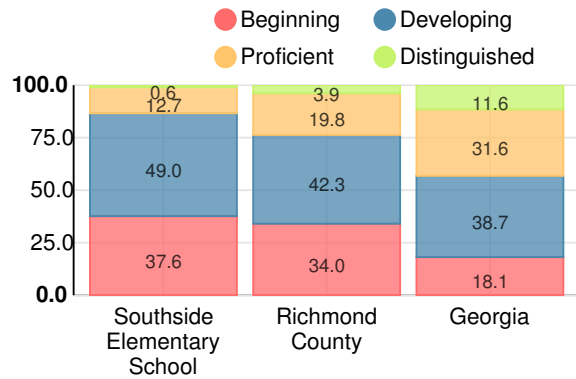

School Wide

CCRPI Single Score

Student Mobility Rate

36.8%

School Climate Star Rating

Financial Efficiency Star Rating

Per Pupil Expenditures

Race/Ethnicity

Free/Reduced-Price Lunch (FRL)

Students with Disability (SWD)

English Language Learners (ELL)

Elementary

CCRPI Score

Southside Elementary School

Indicator	2017
Achievement	19.3
Progress	32.4
Gap	5.0
Challenge	1.0
CCRPI Score	57.7

English

Percent of students scoring in each performance level on 2017 Georgia Milestones for elementary grades

Mathematics

Percent of students scoring in each performance level on 2017 Georgia Milestones for elementary grades

Science

Percent of students scoring in each performance level on 2017 Georgia Milestones for elementary grades

Social Studies

Percent of students scoring in each performance level on 2017 Georgia Milestones for elementary grades