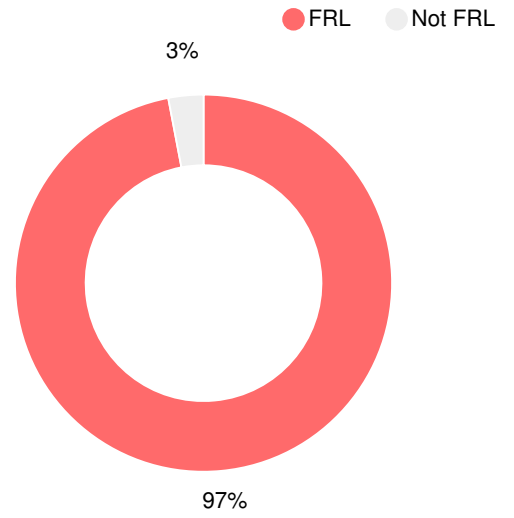

Spirit Creek Middle School

 115 Dolphin Way, Hephzibah, GA 30815

 (706)592-3987

 Grades: 6-8

 Enrollment: 485 students

Performance Snapshot

- Spirit Creek Middle School's **overall performance is higher than 17% of schools in the state** and is lower than its district.
- Its students' **academic growth is higher than 51% of schools in the state** and higher than its district.
- **44.4% of its 8th grade students are reading at or above the grade level target.**

School Wide

CCRPI Single Score

Student Mobility Rate

22.3%

School Climate Star Rating

Financial Efficiency Star Rating

Per Pupil Expenditures

Race/Ethnicity

Free/Reduced-Price Lunch (FRL)

Students with Disability (SWD)

English Language Learners (ELL)

Middle School

CCRPI Score

Spirit Creek Middle School

Indicator	2017
Achievement	19.7
Progress	35.1
Gap	6.7
Challenge	0.5
CCRPI Score	62.0