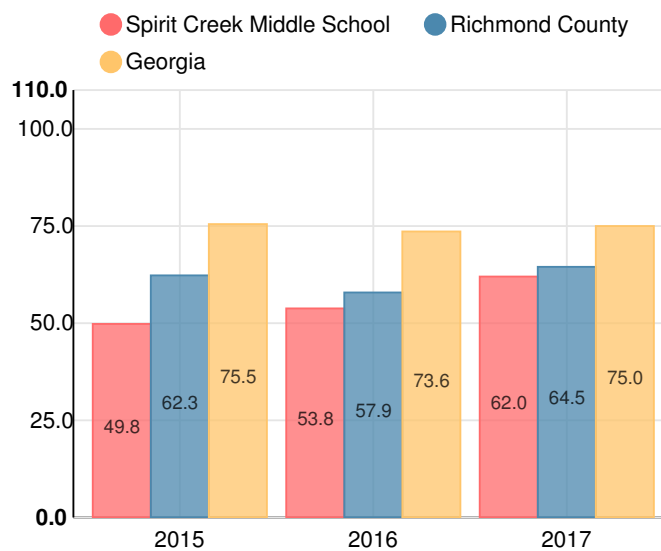

Spirit Creek Middle School

 115 Dolphin Way, Hephzibah, GA 30815

 (706)592-3987

 Grades: 6-8

 Enrollment: 485 students

Performance Snapshot

- Spirit Creek Middle School's **overall performance is higher than 17% of schools in the state** and is lower than its district.
- Its students' **academic growth is higher than 51% of schools in the state** and higher than its district.
- **44.4% of its 8th grade students are reading at or above the grade level target.**

School Wide

CCRPI Single Score

Student Mobility Rate

22.3%

School Climate Star Rating

Financial Efficiency Star Rating

Per Pupil Expenditures

Race/Ethnicity