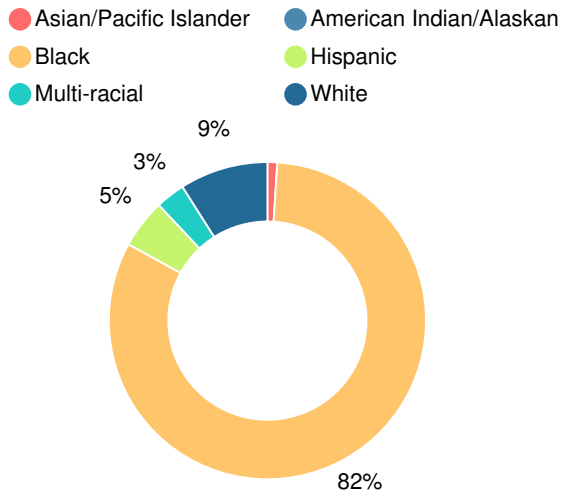

Spirit Creek Middle School

 115 Dolphin Way, Hephzibah, GA 30815

 (706)592-3987

 Grades: 6-8

 Enrollment: 485 students

Performance Snapshot

- Spirit Creek Middle School's **overall performance is higher than 17% of schools in the state** and is lower than its district.
- Its students' **academic growth is higher than 51% of schools in the state** and higher than its district.
- **44.4% of its 8th grade students are reading at or above the grade level target.**

Free/Reduced-Price Lunch (FRL)

Students with Disability (SWD)

English Language Learners (ELL)

Middle School

CCRPI Score

Spirit Creek Middle School

Indicator	2017
Achievement	19.7
Progress	35.1
Gap	6.7
Challenge	0.5
CCRPI Score	62.0