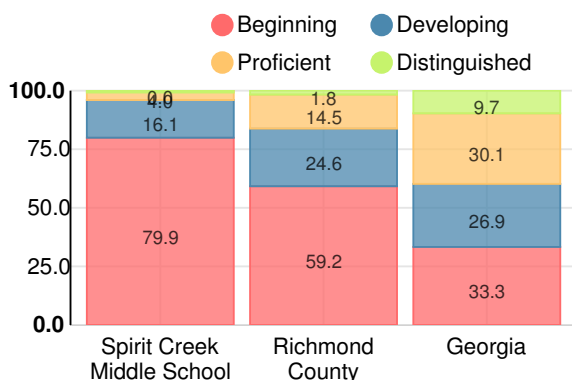

School Wide

CCRPI Single Score

Student Mobility Rate

22.3%

School Climate Star Rating

Financial Efficiency Star Rating

Per Pupil Expenditures

Race/Ethnicity

Free/Reduced-Price Lunch (FRL)

Students with Disability (SWD)

English Language Learners (ELL)

Middle School

CCRPI Score

Spirit Creek Middle School

Indicator	2017
Achievement	19.7
Progress	35.1
Gap	6.7
Challenge	0.5
CCRPI Score	62.0

English

Percent of students scoring in each performance level on 2017 Georgia Milestones for middle school grades

Mathematics

Percent of students scoring in each performance level on 2017 Georgia Milestones for middle school grades

Science

Percent of students scoring in each performance level on 2017 Georgia Milestones for middle school grades

Social Studies

Percent of students scoring in each performance level on 2017 Georgia Milestones for middle school grades