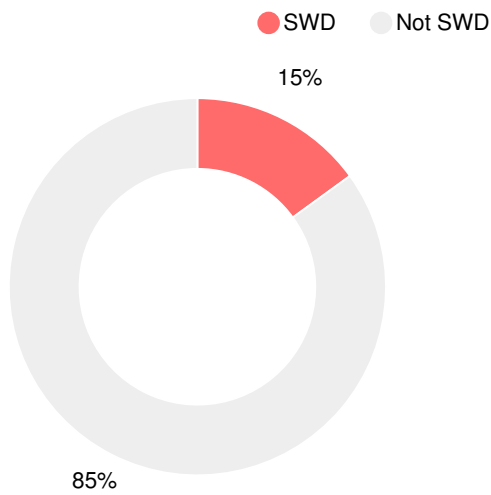

Spirit Creek Middle School

 115 Dolphin Way, Hephzibah, GA 30815

 (706)592-3987

 Grades: 6-8

 Enrollment: 485 students

Performance Snapshot

- Spirit Creek Middle School's **overall performance is higher than 17% of schools in the state** and is lower than its district.
- Its students' **academic growth is higher than 51% of schools in the state** and higher than its district.
- **44.4% of its 8th grade students are reading at or above the grade level target.**

School Wide

CCRPI Single Score

Student Mobility Rate

22.3%

School Climate Star Rating

Financial Efficiency Star Rating

Per Pupil Expenditures

Race/Ethnicity

Free/Reduced-Price Lunch (FRL)

Students with Disability (SWD)

English Language Learners (ELL)

Middle School

CCRPI Score

Spirit Creek Middle School

Indicator	2017
Achievement	19.7
Progress	35.1
Gap	6.7
Challenge	0.5
CCRPI Score	62.0