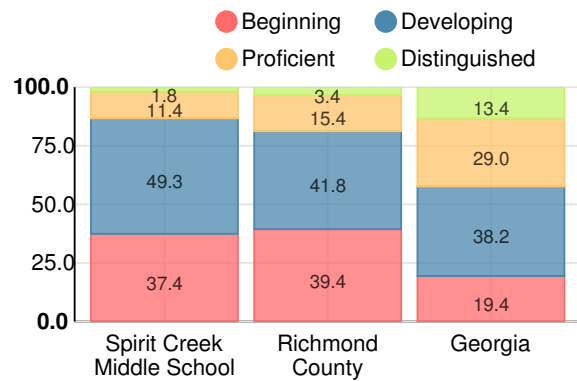

School Wide

CCRPI Single Score

Student Mobility Rate

22.3%

School Climate Star Rating

Financial Efficiency Star Rating

Per Pupil Expenditures

Race/Ethnicity

Free/Reduced-Price Lunch (FRL)

Students with Disability (SWD)

English Language Learners (ELL)

Middle School

CCRPI Score

Spirit Creek Middle School

Indicator	2017
Achievement	19.7
Progress	35.1
Gap	6.7
Challenge	0.5
CCRPI Score	62.0

English

Percent of students scoring in each performance level on 2017 Georgia Milestones for middle school grades

Mathematics

Percent of students scoring in each performance level on 2017 Georgia Milestones for middle school grades

Science

Percent of students scoring in each performance level on 2017 Georgia Milestones for middle school grades

Social Studies

Percent of students scoring in each performance level on 2017 Georgia Milestones for middle school grades