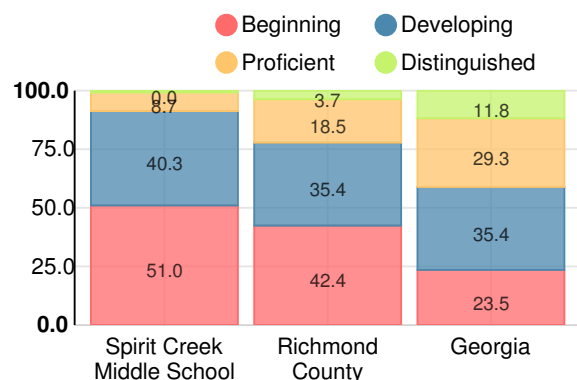

School Wide

CCRPI Single Score

Student Mobility Rate

22.3%

School Climate Star Rating

Financial Efficiency Star Rating

Per Pupil Expenditures

Race/Ethnicity

Free/Reduced-Price Lunch (FRL)

Students with Disability (SWD)

English Language Learners (ELL)

Middle School

CCRPI Score

Spirit Creek Middle School

Indicator	2017
Achievement	19.7
Progress	35.1
Gap	6.7
Challenge	0.5
CCRPI Score	62.0

English

Percent of students scoring in each performance level on 2017 Georgia Milestones for middle school grades

Mathematics

Percent of students scoring in each performance level on 2017 Georgia Milestones for middle school grades

Science

Percent of students scoring in each performance level on 2017 Georgia Milestones for middle school grades

Social Studies

Percent of students scoring in each performance level on 2017 Georgia Milestones for middle school grades