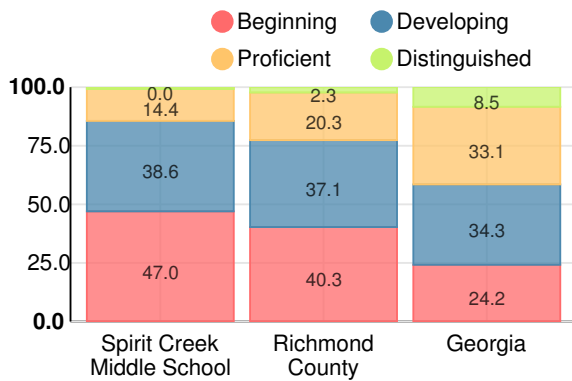

School Wide

CCRPI Single Score

Student Mobility Rate

22.3%

School Climate Star Rating

Financial Efficiency Star Rating

Per Pupil Expenditures

Race/Ethnicity

Free/Reduced-Price Lunch (FRL)

Students with Disability (SWD)

English Language Learners (ELL)

Middle School

CCRPI Score

Spirit Creek Middle School

Indicator	2017
Achievement	19.7
Progress	35.1
Gap	6.7
Challenge	0.5
CCRPI Score	62.0

English

Percent of students scoring in each performance level on 2017 Georgia Milestones for middle school grades

Mathematics

Percent of students scoring in each performance level on 2017 Georgia Milestones for middle school grades

Science

Percent of students scoring in each performance level on 2017 Georgia Milestones for middle school grades

Social Studies

Percent of students scoring in each performance level on 2017 Georgia Milestones for middle school grades