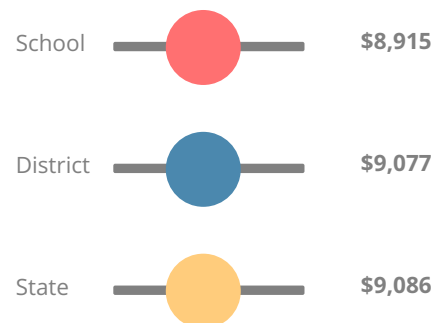

School Wide

CCRPI Single Score

Student Mobility Rate

22.3%

School Climate Star Rating

Financial Efficiency Star Rating

Per Pupil Expenditures

Race/Ethnicity

Free/Reduced-Price Lunch (FRL)

Students with Disability (SWD)

English Language Learners (ELL)

Middle School

CCRPI Score

Spirit Creek Middle School

Indicator	2017
Achievement	19.7
Progress	35.1
Gap	6.7
Challenge	0.5
CCRPI Score	62.0