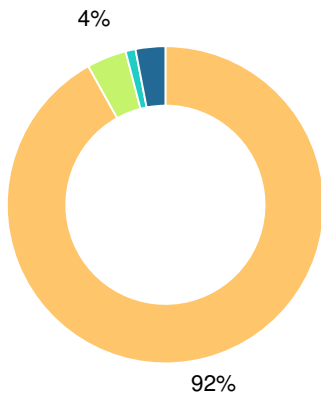

School Wide

CCRPI Single Score

Student Mobility Rate

33.2%

School Climate Star Rating

Financial Efficiency Star Rating

Per Pupil Expenditures

Race/Ethnicity

- Asian/Pacific Islander
- American Indian/Alaskan
- Black
- Hispanic
- Multi-racial
- White

Free/Reduced-Price Lunch (FRL)

- FRL
- Not FRL

Students with Disability (SWD)

- SWD
- Not SWD

English Language Learners (ELL)