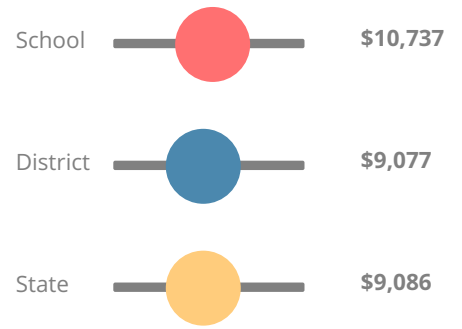

School Wide

CCRPI Single Score

Student Mobility Rate

33.2%

School Climate Star Rating

Financial Efficiency Star Rating

Per Pupil Expenditures

Race/Ethnicity

- Asian/Pacific Islander
- American Indian/Alaskan
- Black
- Hispanic
- Multi-racial
- White

Free/Reduced-Price Lunch (FRL)

- FRL
- Not FRL

Students with Disability (SWD)

- SWD
- Not SWD

English Language Learners (ELL)