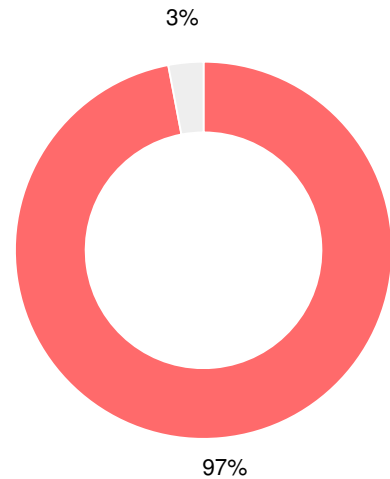

Free/Reduced-Price Lunch (FRL)

- FRL
- Not FRL