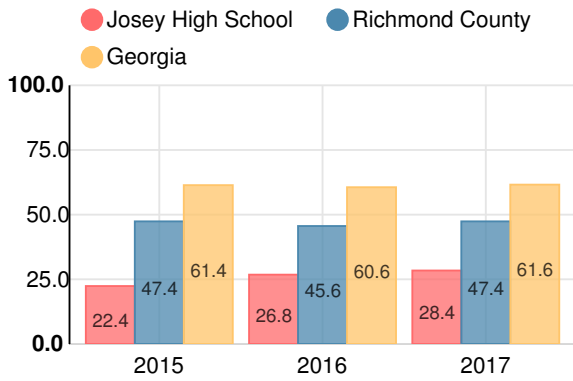

College Readiness

Percent of high school graduates who are college ready