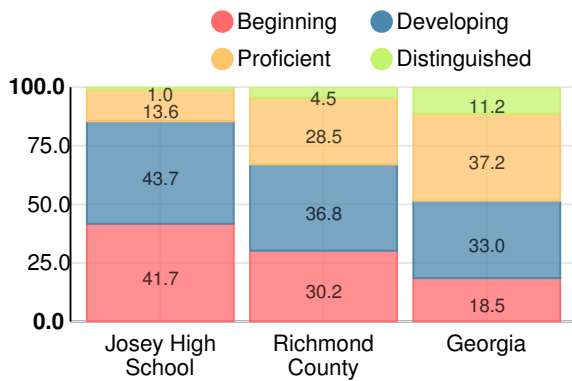

School Wide

CCRPI Single Score

Student Mobility Rate

33.2%

School Climate Star Rating

Financial Efficiency Star Rating

Per Pupil Expenditures

Race/Ethnicity

- Asian/Pacific Islander
- American Indian/Alaskan
- Black
- Hispanic
- Multi-racial
- White

Free/Reduced-Price Lunch (FRL)

- FRL
- Not FRL

Students with Disability (SWD)

- SWD
- Not SWD

English Language Learners (ELL)

- ELL
- Not ELL

High School

CCRPI Score

Josey High School

Indicator	2017
Achievement	22.4
Progress	32.8
Gap	6.7
Challenge	0.8
CCRPI Score	62.7

American Literature & Composition

Percent of students scoring in each performance level on 2017 Georgia Milestones

Coordinate Algebra/Algebra I

Percent of students scoring in each performance level on 2017 Georgia Milestones

Biology

Percent of students scoring in each performance level on 2017 Georgia Milestones

US History