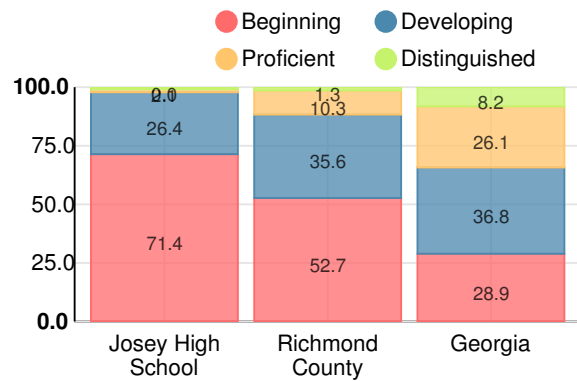

School Wide

CCRPI Single Score

Student Mobility Rate

33.2%

School Climate Star Rating

Financial Efficiency Star Rating

Per Pupil Expenditures

Race/Ethnicity

- Asian/Pacific Islander
- American Indian/Alaskan
- Black
- Hispanic
- Multi-racial
- White

Free/Reduced-Price Lunch (FRL)

- FRL
- Not FRL

Students with Disability (SWD)

- SWD
- Not SWD

English Language Learners (ELL)

- ELL
- Not ELL

High School

CCRPI Score

Josey High School

Indicator	2017
Achievement	22.4
Progress	32.8
Gap	6.7
Challenge	0.8
CCRPI Score	62.7

American Literature & Composition

Percent of students scoring in each performance level on 2017 Georgia Milestones

Coordinate Algebra/Algebra I

Percent of students scoring in each performance level on 2017 Georgia Milestones

Biology

Percent of students scoring in each performance level on 2017 Georgia Milestones

US History