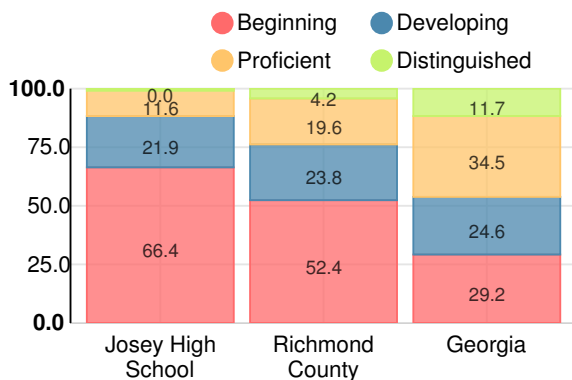

School Wide

CCRPI Single Score

Student Mobility Rate

33.2%

School Climate Star Rating

Financial Efficiency Star Rating

Per Pupil Expenditures

Race/Ethnicity

- Asian/Pacific Islander
- American Indian/Alaskan
- Black
- Hispanic
- Multi-racial
- White

Free/Reduced-Price Lunch (FRL)

- FRL
- Not FRL

Students with Disability (SWD)

- SWD
- Not SWD

English Language Learners (ELL)

- ELL
- Not ELL

High School

CCRPI Score

Josey High School

Indicator	2017
Achievement	22.4
Progress	32.8
Gap	6.7
Challenge	0.8
CCRPI Score	62.7

American Literature & Composition

Percent of students scoring in each performance level on 2017 Georgia Milestones

Coordinate Algebra/Algebra I

Percent of students scoring in each performance level on 2017 Georgia Milestones

Biology

Percent of students scoring in each performance level on 2017 Georgia Milestones

US History