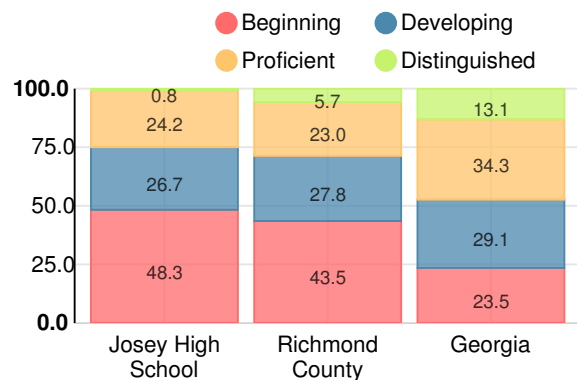

School Wide

CCRPI Single Score

Student Mobility Rate

33.2%

School Climate Star Rating

Financial Efficiency Star Rating

Per Pupil Expenditures

Race/Ethnicity

- ELL
- Not ELL

High School

CCRPI Score

Josey High School

Indicator	2017
Achievement	22.4
Progress	32.8
Gap	6.7
Challenge	0.8
CCRPI Score	62.7

American Literature & Composition

Percent of students scoring in each performance level on 2017 Georgia Milestones

Coordinate Algebra/Algebra I

Percent of students scoring in each performance level on 2017 Georgia Milestones

Biology

Percent of students scoring in each performance level on 2017 Georgia Milestones

US History

Percent of students scoring in each performance level on 2017 Georgia Milestones

College Readiness

Percent of high school graduates who are college ready

Accelerated Course Taking

Percent of high school graduates earning high school credit for accelerated enrollment