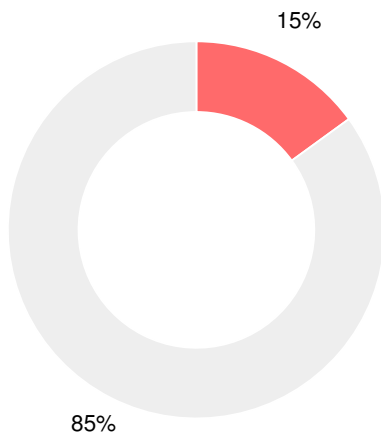

- Asian/Pacific Islander
- American Indian/Alaskan
- Black
- Hispanic
- Multi-racial
- White

Free/Reduced-Price Lunch (FRL)

- FRL
- Not FRL

Students with Disability (SWD)

- SWD
- Not SWD

English Language Learners (ELL)

- ELL
- Not ELL

High School

CCRPI Score

Josey High School

Indicator	2017
Achievement	22.4
Progress	32.8
Gap	6.7
Challenge	0.8
CCRPI Score	62.7

American Literature & Composition

Percent of students scoring in each performance level on 2017 Georgia Milestones