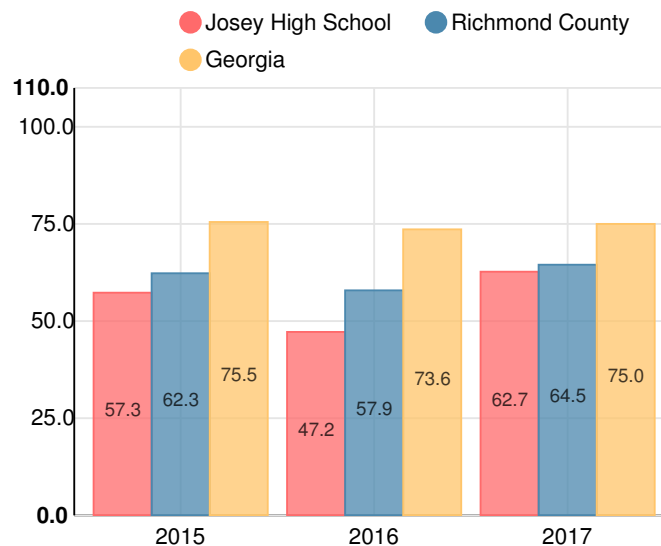

Josey High School

 1701 15th St, Augusta, GA 30901

 (706)737-7360

 Grades: 9-12

 Enrollment: 604 students

Performance Snapshot

- Josey High School's **overall performance is higher than 19% of schools in the state** and is similar to its district.
- Its students' **academic growth is higher than 32% of schools in the state** and similar to its district.
- **Its four-year graduation rate is 78.4%**, which is **higher than 24% of high schools in the state** and similar to its district.
- **28.4% of graduates are college ready.**
- Josey High School is **Beating the Odds**, meaning that it performs better than similar schools.

School Wide

CCRPI Single Score

Student Mobility Rate

33.2%

School Climate Star Rating

Financial Efficiency Star Rating

Per Pupil Expenditures

Race/Ethnicity