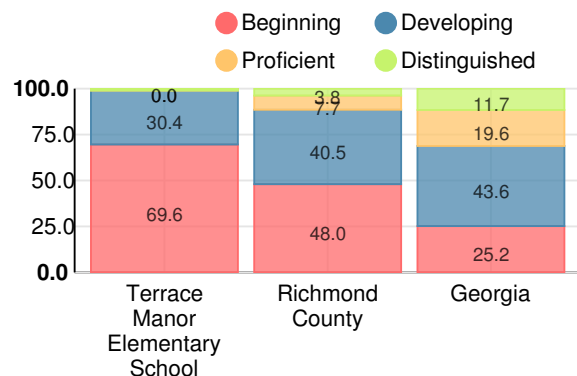

School Wide

CCRPI Single Score

Student Mobility Rate

36.7%

School Climate Star Rating

Financial Efficiency Star Rating

Per Pupil Expenditures

Race/Ethnicity

Free/Reduced-Price Lunch (FRL)

Students with Disability (SWD)

English Language Learners (ELL)

Elementary

CCRPI Score

Terrace Manor Elementary School

Indicator	2017
Achievement	16.0
Progress	32.0
Gap	6.7
Challenge	0.0
CCRPI Score	54.7

English

Percent of students scoring in each performance level on 2017 Georgia Milestones for elementary grades

Mathematics

Percent of students scoring in each performance level on 2017 Georgia Milestones for elementary grades

Science

Percent of students scoring in each performance level on 2017 Georgia Milestones for elementary grades

Social Studies

Percent of students scoring in each performance level on 2017 Georgia Milestones for elementary grades