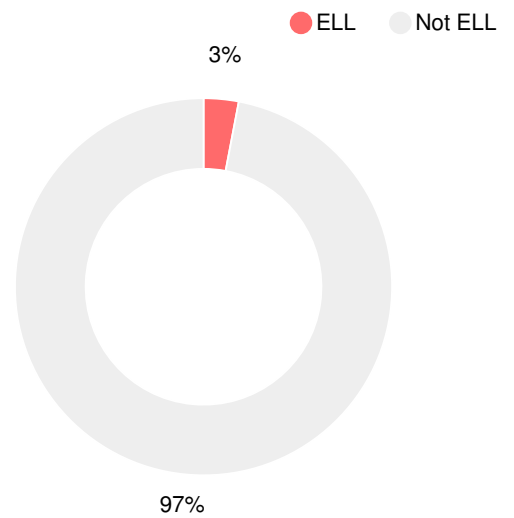

School Wide

CCRPI Single Score

Student Mobility Rate

36.7%

School Climate Star Rating

Financial Efficiency Star Rating

Per Pupil Expenditures

Race/Ethnicity

Free/Reduced-Price Lunch (FRL)

Students with Disability (SWD)

English Language Learners (ELL)

Elementary

CCRPI Score

Terrace Manor Elementary School

Indicator	2017
Achievement	16.0
Progress	32.0
Gap	6.7
Challenge	0.0
CCRPI Score	54.7