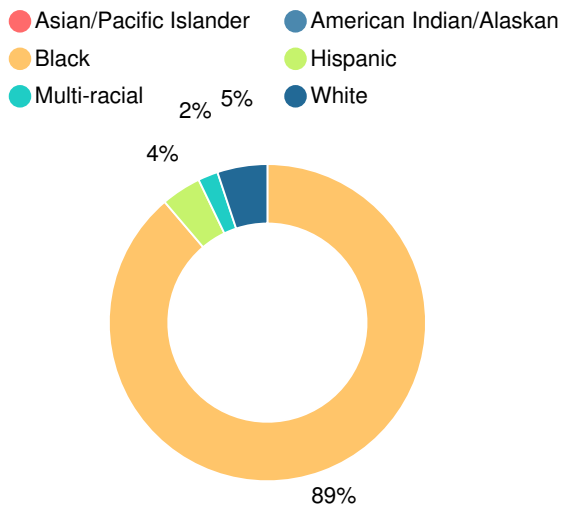

School Wide

CCRPI Single Score

Student Mobility Rate

36.7%

School Climate Star Rating

Financial Efficiency Star Rating

Per Pupil Expenditures

Race/Ethnicity