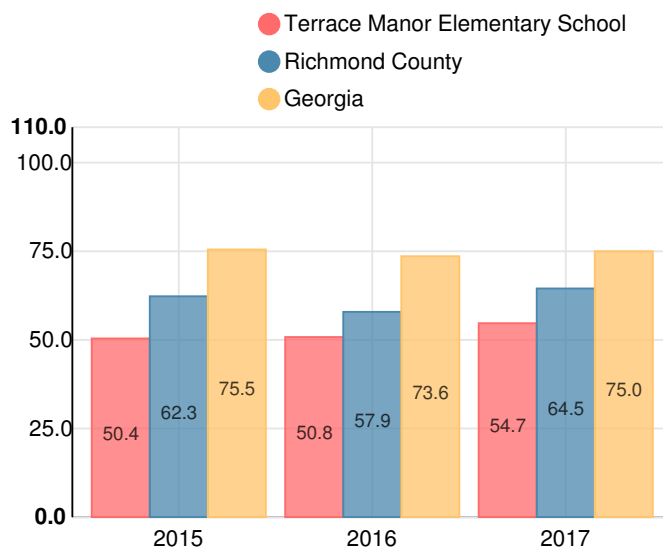

Terrace Manor Elementary School

3110 Tate Rd, Augusta, GA 30906

(706)796-4910

Grades: K-5

Enrollment: 326 students

Performance Snapshot

- Terrace Manor Elementary School's **overall performance is higher than 6% of schools in the state** and is lower than its district.
- Its students' **academic growth is higher than 31% of schools in the state** and lower than its district.
- **10.0% of its 3rd grade students are reading at or above the grade level target.**

School Wide

CCRPI Single Score