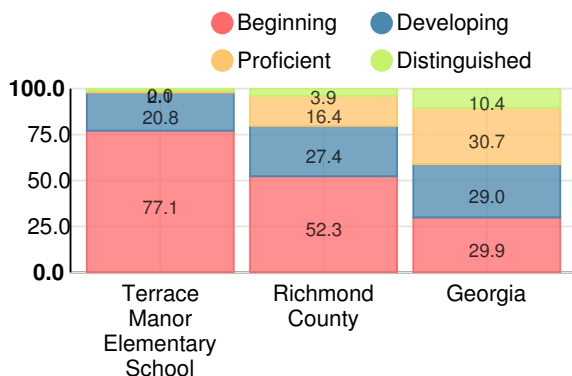

School Wide

CCRPI Single Score

Student Mobility Rate

36.7%

School Climate Star Rating

Financial Efficiency Star Rating

Per Pupil Expenditures

Race/Ethnicity

Free/Reduced-Price Lunch (FRL)

Students with Disability (SWD)

English Language Learners (ELL)

Elementary

CCRPI Score

Terrace Manor Elementary School

Indicator	2017
Achievement	16.0
Progress	32.0
Gap	6.7
Challenge	0.0
CCRPI Score	54.7

English

Percent of students scoring in each performance level on 2017 Georgia Milestones for elementary grades

Mathematics

Percent of students scoring in each performance level on 2017 Georgia Milestones for elementary grades

Science

Percent of students scoring in each performance level on 2017 Georgia Milestones for elementary grades

Social Studies

Percent of students scoring in each performance level on 2017 Georgia Milestones for elementary grades