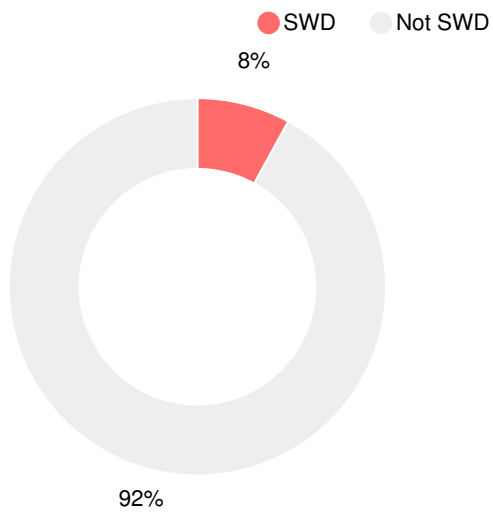

Students with Disability (SWD)