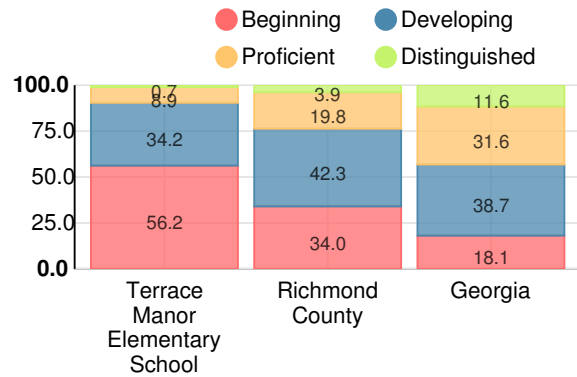

School Wide

CCRPI Single Score

Student Mobility Rate

36.7%

School Climate Star Rating

Financial Efficiency Star Rating

Per Pupil Expenditures

Race/Ethnicity

Free/Reduced-Price Lunch (FRL)

Students with Disability (SWD)

English Language Learners (ELL)

Elementary

CCRPI Score

Terrace Manor Elementary School

Indicator	2017
Achievement	16.0
Progress	32.0
Gap	6.7
Challenge	0.0
CCRPI Score	54.7

English

Percent of students scoring in each performance level on 2017 Georgia Milestones for elementary grades

Mathematics

Percent of students scoring in each performance level on 2017 Georgia Milestones for elementary grades

Science

Percent of students scoring in each performance level on 2017 Georgia Milestones for elementary grades

Social Studies

Percent of students scoring in each performance level on 2017 Georgia Milestones for elementary grades