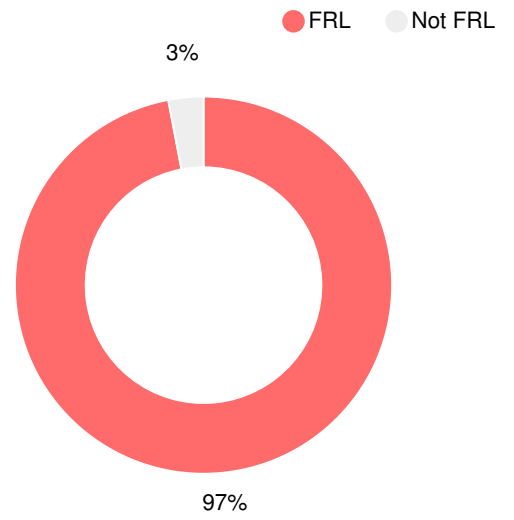

Terrace Manor Elementary School

 3110 Tate Rd, Augusta, GA 30906

 (706)796-4910

 Grades: K-5

 Enrollment: 326 students

Performance Snapshot

- Terrace Manor Elementary School's **overall performance is higher than 6% of schools in the state** and is lower than its district.
- Its students' **academic growth is higher than 31% of schools in the state** and lower than its district.
- **10.0% of its 3rd grade students are reading at or above the grade level target.**

School Wide

CCRPI Single Score

Student Mobility Rate

36.7%

School Climate Star Rating

Financial Efficiency Star Rating

Per Pupil Expenditures

Race/Ethnicity

Free/Reduced-Price Lunch (FRL)

Students with Disability (SWD)

English Language Learners (ELL)

Elementary

CCRPI Score

Terrace Manor Elementary School

Indicator	2017
Achievement	16.0
Progress	32.0
Gap	6.7
Challenge	0.0
CCRPI Score	54.7