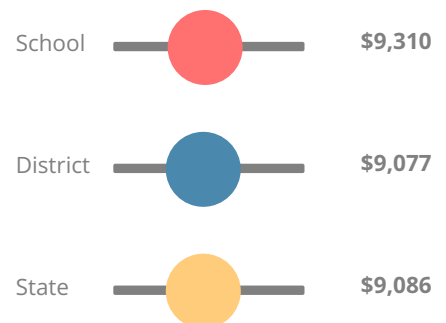

School Wide

CCRPI Single Score

Student Mobility Rate

36.7%

School Climate Star Rating

Financial Efficiency Star Rating

Per Pupil Expenditures

Race/Ethnicity

Free/Reduced-Price Lunch (FRL)

Students with Disability (SWD)

English Language Learners (ELL)

Elementary

CCRPI Score

Terrace Manor Elementary School

Indicator	2017
Achievement	16.0
Progress	32.0
Gap	6.7
Challenge	0.0
CCRPI Score	54.7