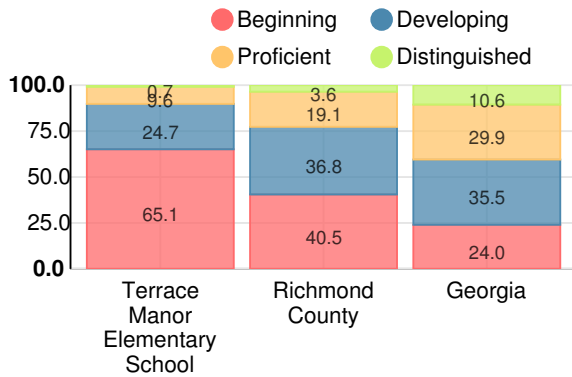

School Wide

CCRPI Single Score

Student Mobility Rate

36.7%

School Climate Star Rating

Financial Efficiency Star Rating

Per Pupil Expenditures

Race/Ethnicity

Free/Reduced-Price Lunch (FRL)

Students with Disability (SWD)

English Language Learners (ELL)

Elementary

CCRPI Score

Terrace Manor Elementary School

Indicator	2017
Achievement	16.0
Progress	32.0
Gap	6.7
Challenge	0.0
CCRPI Score	54.7

English

Percent of students scoring in each performance level on 2017 Georgia Milestones for elementary grades

Mathematics

Percent of students scoring in each performance level on 2017 Georgia Milestones for elementary grades

Science

Percent of students scoring in each performance level on 2017 Georgia Milestones for elementary grades

Social Studies

Percent of students scoring in each performance level on 2017 Georgia Milestones for elementary grades