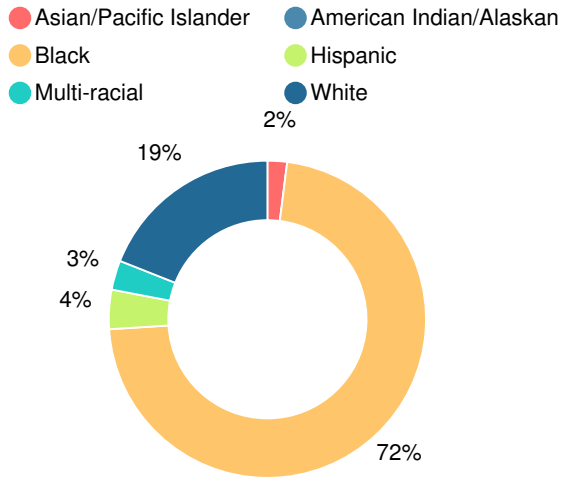

School Wide

CCRPI Single Score

Student Mobility Rate

26.6%

School Climate Star Rating

Financial Efficiency Star Rating

Per Pupil Expenditures

Race/Ethnicity