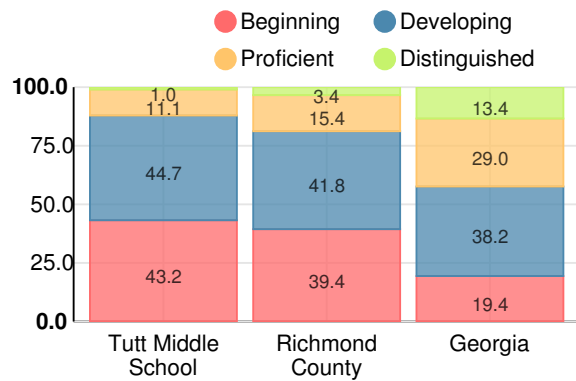

School Wide

CCRPI Single Score

Student Mobility Rate

26.6%

School Climate Star Rating

Financial Efficiency Star Rating

Per Pupil Expenditures

Race/Ethnicity

Free/Reduced-Price Lunch (FRL)

Students with Disability (SWD)

English Language Learners (ELL)

Middle School

CCRPI Score

Tutt Middle School

Indicator	2017
Achievement	20.2
Progress	34.1
Gap	6.7
Challenge	0.5
CCRPI Score	61.5

English

Percent of students scoring in each performance level on 2017 Georgia Milestones for middle school grades

Mathematics

Percent of students scoring in each performance level on 2017 Georgia Milestones for middle school grades

Science

Percent of students scoring in each performance level on 2017 Georgia Milestones for middle school grades

Social Studies

Percent of students scoring in each performance level on 2017 Georgia Milestones for middle school grades