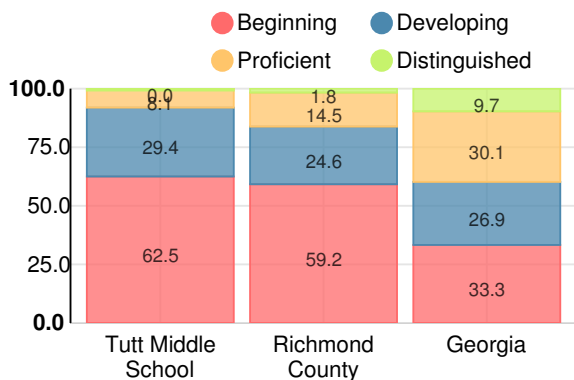

School Wide

CCRPI Single Score

Student Mobility Rate

26.6%

School Climate Star Rating

Financial Efficiency Star Rating

Per Pupil Expenditures

Race/Ethnicity

Free/Reduced-Price Lunch (FRL)

Students with Disability (SWD)

English Language Learners (ELL)

Middle School

CCRPI Score

Tutt Middle School

Indicator	2017
Achievement	20.2
Progress	34.1
Gap	6.7
Challenge	0.5
CCRPI Score	61.5

English

Percent of students scoring in each performance level on 2017 Georgia Milestones for middle school grades

Mathematics

Percent of students scoring in each performance level on 2017 Georgia Milestones for middle school grades

Science

Percent of students scoring in each performance level on 2017 Georgia Milestones for middle school grades

Social Studies

Percent of students scoring in each performance level on 2017 Georgia Milestones for middle school grades