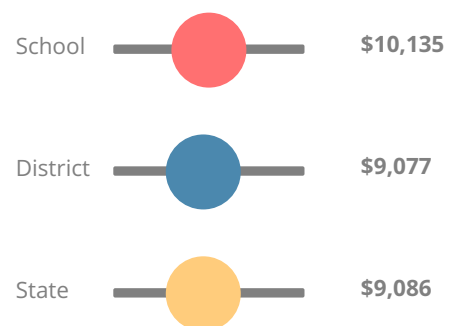

School Wide

CCRPI Single Score

Student Mobility Rate

26.6%

School Climate Star Rating

Financial Efficiency Star Rating

Per Pupil Expenditures

Race/Ethnicity