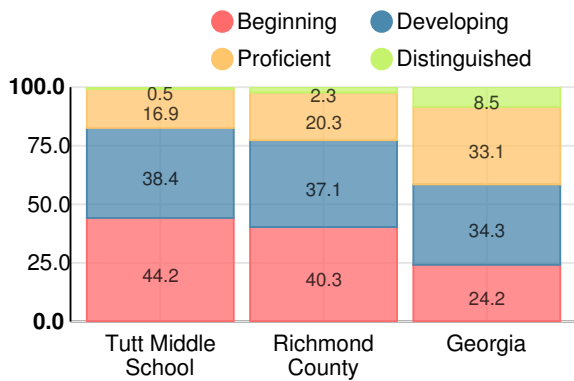

School Wide

CCRPI Single Score

Student Mobility Rate

26.6%

School Climate Star Rating

Financial Efficiency Star Rating

Per Pupil Expenditures

Race/Ethnicity

Free/Reduced-Price Lunch (FRL)

Students with Disability (SWD)

English Language Learners (ELL)

Middle School

CCRPI Score

Tutt Middle School

Indicator	2017
Achievement	20.2
Progress	34.1
Gap	6.7
Challenge	0.5
CCRPI Score	61.5

English

Percent of students scoring in each performance level on 2017 Georgia Milestones for middle school grades

Mathematics

Percent of students scoring in each performance level on 2017 Georgia Milestones for middle school grades

Science

Percent of students scoring in each performance level on 2017 Georgia Milestones for middle school grades

Social Studies

Percent of students scoring in each performance level on 2017 Georgia Milestones for middle school grades