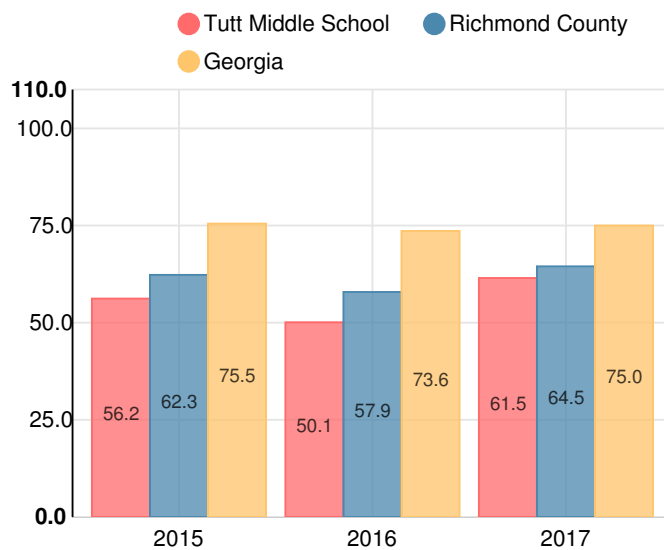

Tutt Middle School

 495 Boy Scout Rd, Augusta, GA 30909

 (706)737-7288

 Grades: 6-8

 Enrollment: 468 students

Performance Snapshot

- Tutt Middle School's **overall performance is higher than 16% of schools in the state** and is lower than its district.
- Its students' **academic growth is higher than 40% of schools in the state** and higher than its district.
- **55.8% of its 8th grade students are reading at or above the grade level target.**

School Wide

CCRPI Single Score

Student Mobility Rate

26.6%

School Climate Star Rating

Financial Efficiency Star Rating

Per Pupil Expenditures

Race/Ethnicity