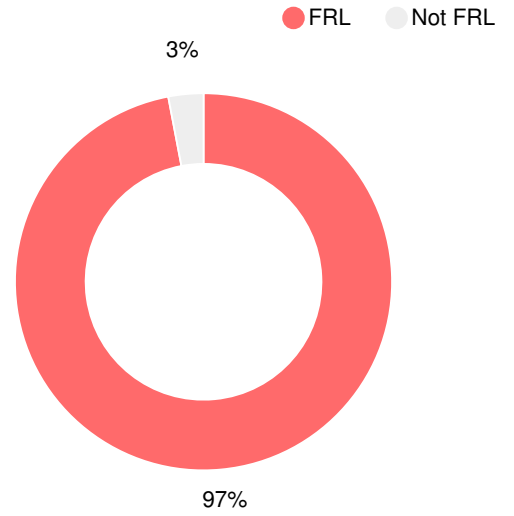

School Wide

CCRPI Single Score

Student Mobility Rate

26.6%

School Climate Star Rating

Financial Efficiency Star Rating

Per Pupil Expenditures

Race/Ethnicity

Free/Reduced-Price Lunch (FRL)

Students with Disability (SWD)

English Language Learners (ELL)

Middle School

CCRPI Score

Tutt Middle School

Indicator	2017
Achievement	20.2
Progress	34.1
Gap	6.7
Challenge	0.5
CCRPI Score	61.5