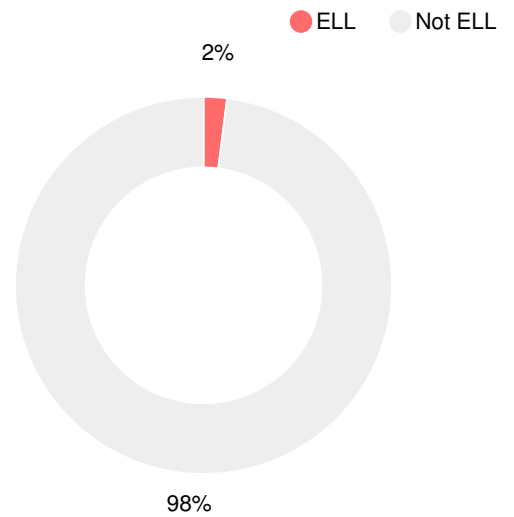

School Wide

CCRPI Single Score

Student Mobility Rate

26.6%

School Climate Star Rating

Financial Efficiency Star Rating

Per Pupil Expenditures

Race/Ethnicity

Free/Reduced-Price Lunch (FRL)

Students with Disability (SWD)

English Language Learners (ELL)

Middle School

CCRPI Score

Tutt Middle School

Indicator	2017
Achievement	20.2
Progress	34.1
Gap	6.7
Challenge	0.5
CCRPI Score	61.5