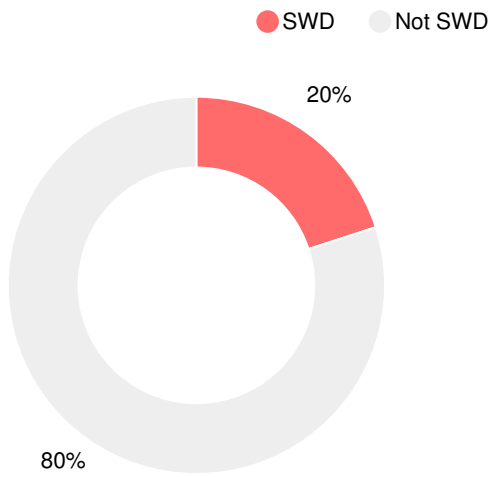

School Wide

CCRPI Single Score

Student Mobility Rate

26.6%

School Climate Star Rating

Financial Efficiency Star Rating

Per Pupil Expenditures

Race/Ethnicity

Free/Reduced-Price Lunch (FRL)

Students with Disability (SWD)

English Language Learners (ELL)

Middle School

CCRPI Score

Tutt Middle School

Indicator	2017
Achievement	20.2
Progress	34.1
Gap	6.7
Challenge	0.5
CCRPI Score	61.5