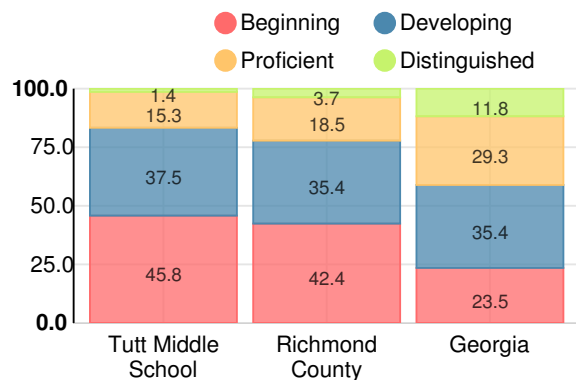

School Wide

CCRPI Single Score

Student Mobility Rate

26.6%

School Climate Star Rating

Financial Efficiency Star Rating

Per Pupil Expenditures

Race/Ethnicity

Free/Reduced-Price Lunch (FRL)

Students with Disability (SWD)

English Language Learners (ELL)

Middle School

CCRPI Score

Tutt Middle School

Indicator	2017
Achievement	20.2
Progress	34.1
Gap	6.7
Challenge	0.5
CCRPI Score	61.5

English

Percent of students scoring in each performance level on 2017 Georgia Milestones for middle school grades

Mathematics

Percent of students scoring in each performance level on 2017 Georgia Milestones for middle school grades

Science

Percent of students scoring in each performance level on 2017 Georgia Milestones for middle school grades

Social Studies

Percent of students scoring in each performance level on 2017 Georgia Milestones for middle school grades