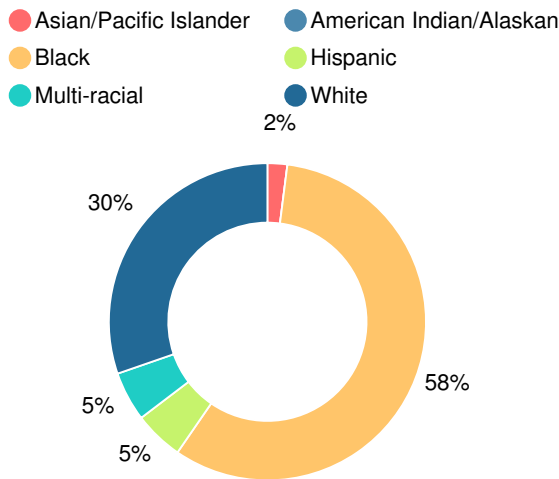

Race/Ethnicity