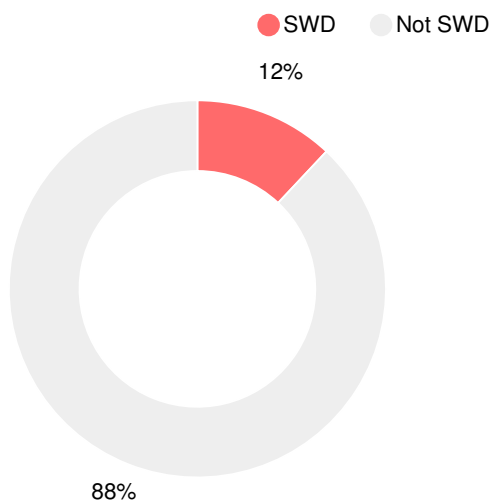

Westside High School

 1002 Patriot's Way, Augusta, GA 30907

 (706)868-4030

 Grades: 9-12

 Enrollment: 746 students

Performance Snapshot

- Westside High School's **overall performance is higher than 59% of schools in the state** and is higher than its district.
- Its students' **academic growth is higher than 72% of schools in the state** and higher than its district.
- **Its four-year graduation rate is 85.1%**, which is **higher than 45% of high schools in the state** and higher than its district.
- **56.3% of graduates are college ready.**
- Westside High School is **Beating the Odds**, meaning that it performs better than similar schools.

School Wide

CCRPI Single Score

Student Mobility Rate

20.9%

School Climate Star Rating

Financial Efficiency Star Rating

Per Pupil Expenditures

Race/Ethnicity

Free/Reduced-Price Lunch (FRL)

Students with Disability (SWD)

English Language Learners (ELL)

High School

CCRPI Score

Westside High School

Indicator	2017
Achievement	30.0
Progress	36.9
Gap	6.7
Challenge	4.0
CCRPI Score	77.6