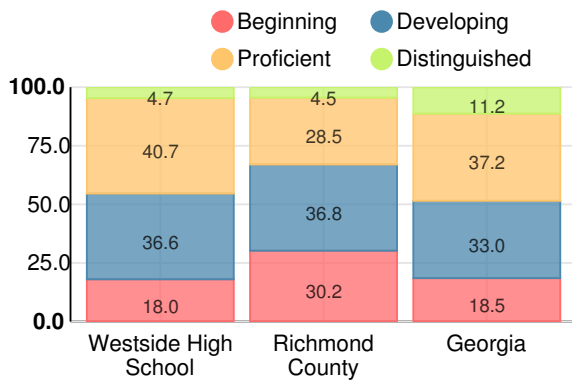

Westside High School

 1002 Patriot's Way, Augusta, GA 30907

 (706)868-4030

 Grades: 9-12

 Enrollment: 746 students

Performance Snapshot

- Westside High School's **overall performance is higher than 59% of schools in the state** and is higher than its district.
- Its students' **academic growth is higher than 72% of schools in the state** and higher than its district.
- **Its four-year graduation rate is 85.1%**, which is **higher than 45% of high schools in the state** and higher than its district.
- **56.3% of graduates are college ready.**
- Westside High School is **Beating the Odds**, meaning that it performs better than similar schools.

School Wide

CCRPI Single Score

Student Mobility Rate

20.9%

School Climate Star Rating

Financial Efficiency Star Rating

Per Pupil Expenditures

Race/Ethnicity

Free/Reduced-Price Lunch (FRL)

Students with Disability (SWD)

English Language Learners (ELL)

High School

CCRPI Score

Westside High School

Indicator	2017
Achievement	30.0
Progress	36.9
Gap	6.7
Challenge	4.0
CCRPI Score	77.6

American Literature & Composition

Percent of students scoring in each performance level on 2017 Georgia Milestones

Coordinate Algebra/Algebra I

Percent of students scoring in each performance level on 2017 Georgia Milestones