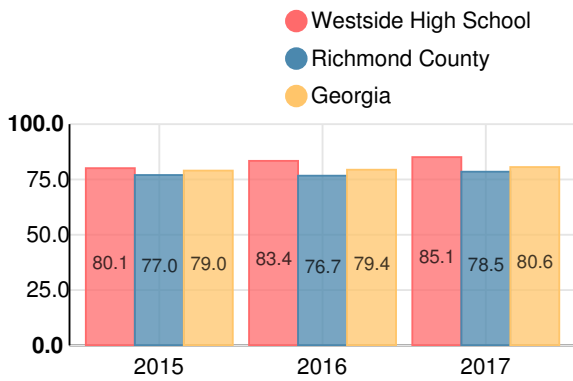

Four-Year Graduation Rate