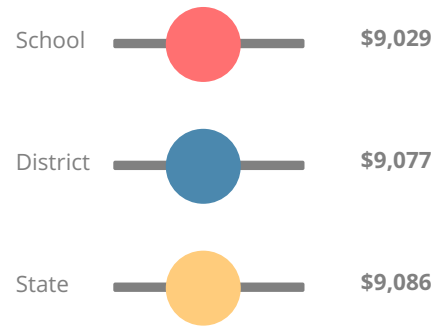

School Wide

CCRPI Single Score

Student Mobility Rate

20.9%

School Climate Star Rating

Financial Efficiency Star Rating

Per Pupil Expenditures

Race/Ethnicity

Free/Reduced-Price Lunch (FRL)

Students with Disability (SWD)

English Language Learners (ELL)

High School

CCRPI Score

Westside High School

Indicator	2017
Achievement	30.0
Progress	36.9
Gap	6.7
Challenge	4.0
CCRPI Score	77.6