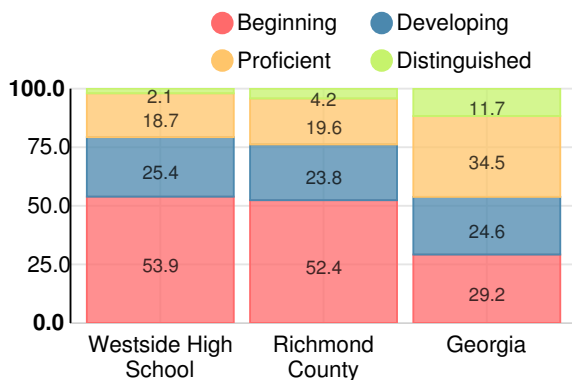

Westside High School

 1002 Patriot's Way, Augusta, GA 30907

 (706)868-4030

 Grades: 9-12

 Enrollment: 746 students

Performance Snapshot

- Westside High School's **overall performance is higher than 59% of schools in the state** and is higher than its district.
- Its students' **academic growth is higher than 72% of schools in the state** and higher than its district.
- **Its four-year graduation rate is 85.1%**, which is **higher than 45% of high schools in the state** and higher than its district.
- **56.3% of graduates are college ready.**
- Westside High School is **Beating the Odds**, meaning that it performs better than similar schools.

Free/Reduced-Price Lunch (FRL)

Students with Disability (SWD)

English Language Learners (ELL)

High School

CCRPI Score

Westside High School

Indicator	2017
Achievement	30.0
Progress	36.9
Gap	6.7
Challenge	4.0
CCRPI Score	77.6

American Literature & Composition

Percent of students scoring in each performance level on 2017 Georgia Milestones

Coordinate Algebra/Algebra I

Percent of students scoring in each performance level on 2017 Georgia Milestones

Biology

Percent of students scoring in each performance level on 2017 Georgia Milestones

US History

Percent of students scoring in each performance level on 2017 Georgia Milestones

College Readiness

Percent of high school graduates who are college ready