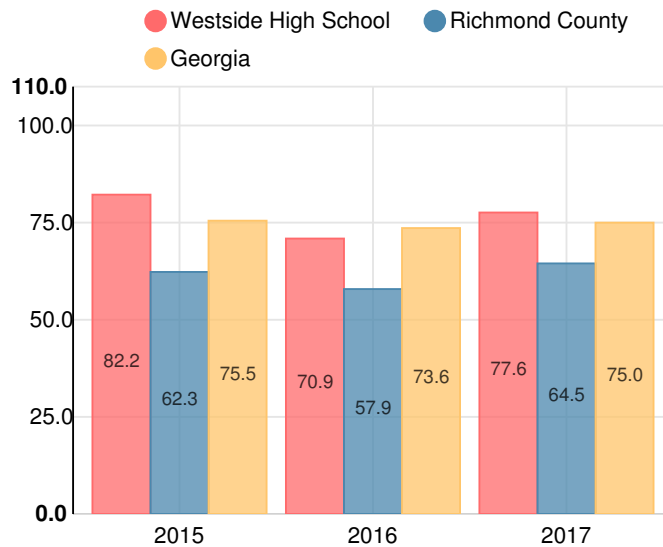

Westside High School

 1002 Patriot's Way, Augusta, GA 30907

 (706)868-4030

 Grades: 9-12

 Enrollment: 746 students

Performance Snapshot

- Westside High School's **overall performance is higher than 59% of schools in the state** and is higher than its district.
- Its students' **academic growth is higher than 72% of schools in the state** and higher than its district.
- **Its four-year graduation rate is 85.1%**, which is **higher than 45% of high schools in the state** and higher than its district.
- **56.3% of graduates are college ready.**
- Westside High School is **Beating the Odds**, meaning that it performs better than similar schools.

School Wide

CCRPI Single Score

Student Mobility Rate

20.9%

School Climate Star Rating

Financial Efficiency Star Rating

Per Pupil Expenditures

Race/Ethnicity