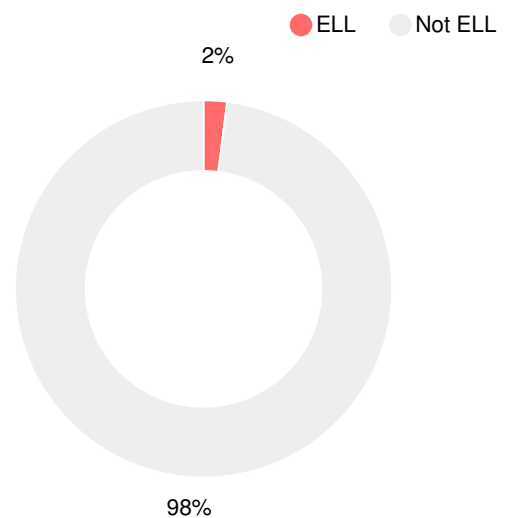

School Wide

CCRPI Single Score

Student Mobility Rate

20.9%

School Climate Star Rating

Financial Efficiency Star Rating

Per Pupil Expenditures

Race/Ethnicity

Free/Reduced-Price Lunch (FRL)

Students with Disability (SWD)

English Language Learners (ELL)

High School

CCRPI Score

Westside High School

Indicator	2017
Achievement	30.0
Progress	36.9
Gap	6.7
Challenge	4.0
CCRPI Score	77.6