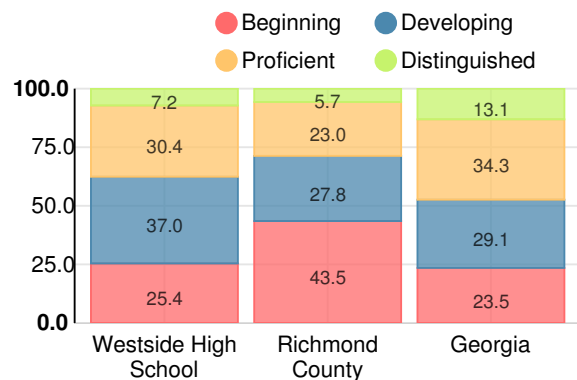

Westside High School

 1002 Patriot's Way, Augusta, GA 30907

 (706)868-4030

 Grades: 9-12

 Enrollment: 746 students

Performance Snapshot

- Westside High School's **overall performance is higher than 59% of schools in the state** and is higher than its district.
- Its students' **academic growth is higher than 72% of schools in the state** and higher than its district.
- **Its four-year graduation rate is 85.1%**, which is **higher than 45% of high schools in the state** and higher than its district.
- **56.3% of graduates are college ready.**
- Westside High School is **Beating the Odds**, meaning that it performs better than similar schools.

Free/Reduced-Price Lunch (FRL)

Students with Disability (SWD)

English Language Learners (ELL)

High School

CCRPI Score

Westside High School

Indicator	2017
Achievement	30.0
Progress	36.9
Gap	6.7
Challenge	4.0
CCRPI Score	77.6

American Literature & Composition

Percent of students scoring in each performance level on 2017 Georgia Milestones

Coordinate Algebra/Algebra I

Percent of students scoring in each performance level on 2017 Georgia Milestones

Biology

Percent of students scoring in each performance level on 2017 Georgia Milestones

US History

Percent of students scoring in each performance level on 2017 Georgia Milestones

College Readiness

Percent of high school graduates who are college ready