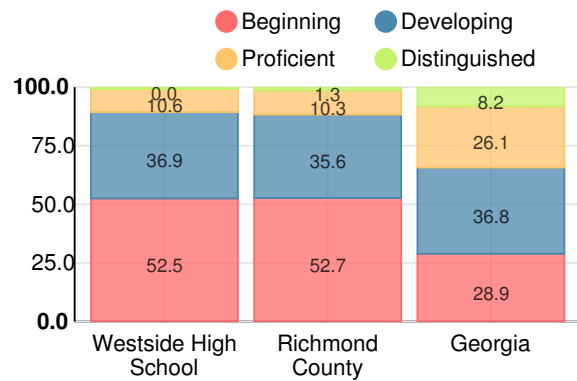

Westside High School

 1002 Patriot's Way, Augusta, GA 30907

 (706)868-4030

 Grades: 9-12

 Enrollment: 746 students

Performance Snapshot

- Westside High School's **overall performance is higher than 59% of schools in the state** and is higher than its district.
- Its students' **academic growth is higher than 72% of schools in the state** and higher than its district.
- **Its four-year graduation rate is 85.1%**, which is **higher than 45% of high schools in the state** and higher than its district.
- **56.3% of graduates are college ready.**
- Westside High School is **Beating the Odds**, meaning that it performs better than similar schools.

School Wide

CCRPI Single Score

Student Mobility Rate

20.9%

School Climate Star Rating

Financial Efficiency Star Rating

Per Pupil Expenditures

Race/Ethnicity

Free/Reduced-Price Lunch (FRL)

Students with Disability (SWD)

English Language Learners (ELL)

High School

CCRPI Score

Westside High School

Indicator	2017
Achievement	30.0
Progress	36.9
Gap	6.7
Challenge	4.0
CCRPI Score	77.6

American Literature & Composition

Percent of students scoring in each performance level on 2017 Georgia Milestones

Coordinate Algebra/Algebra I

Percent of students scoring in each performance level on 2017 Georgia Milestones