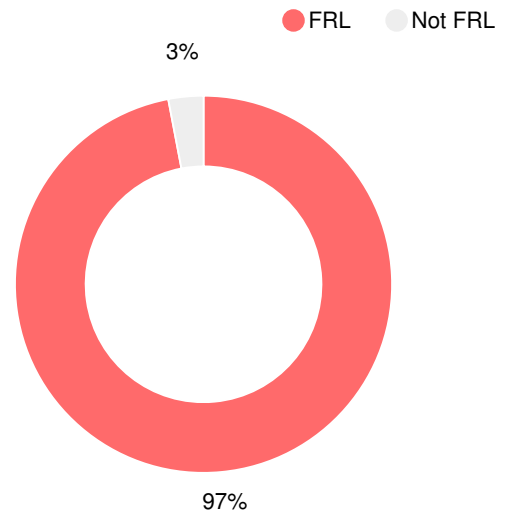

Westside High School

 1002 Patriot's Way, Augusta, GA 30907

 (706)868-4030

 Grades: 9-12

 Enrollment: 746 students

Performance Snapshot

- Westside High School's **overall performance is higher than 59% of schools in the state** and is higher than its district.
- Its students' **academic growth is higher than 72% of schools in the state** and higher than its district.
- **Its four-year graduation rate is 85.1%**, which is **higher than 45% of high schools in the state** and higher than its district.
- **56.3% of graduates are college ready.**
- Westside High School is **Beating the Odds**, meaning that it performs better than similar schools.

School Wide

CCRPI Single Score

Student Mobility Rate

20.9%

School Climate Star Rating

Financial Efficiency Star Rating

Per Pupil Expenditures

Race/Ethnicity

Free/Reduced-Price Lunch (FRL)

Students with Disability (SWD)

English Language Learners (ELL)

High School

CCRPI Score

Westside High School

Indicator	2017
Achievement	30.0
Progress	36.9
Gap	6.7
Challenge	4.0
CCRPI Score	77.6