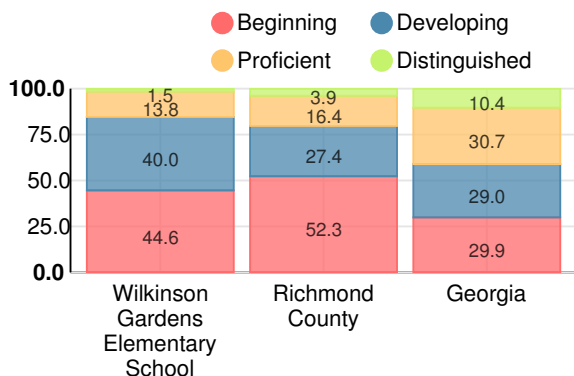

School Wide

CCRPI Single Score

Student Mobility Rate

30.4%

School Climate Star Rating

Financial Efficiency Star Rating

Per Pupil Expenditures

Race/Ethnicity

Free/Reduced-Price Lunch (FRL)

Students with Disability (SWD)

English Language Learners (ELL)

Elementary

CCRPI Score

Wilkinson Gardens Elementary School

Indicator	2017
Achievement	19.0
Progress	32.2
Gap	3.3
Challenge	0.5
CCRPI Score	55.0

English

Percent of students scoring in each performance level on 2017 Georgia Milestones for elementary grades

Mathematics

Percent of students scoring in each performance level on 2017 Georgia Milestones for elementary grades

Science

Percent of students scoring in each performance level on 2017 Georgia Milestones for elementary grades

Social Studies

Percent of students scoring in each performance level on 2017 Georgia Milestones for elementary grades