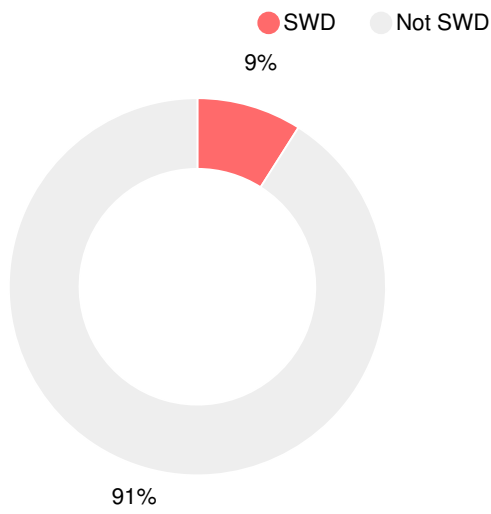

Wilkinson Gardens Elementary School

 1925 Kratha Dr, Augusta, GA 30906

 (706)737-7219

 Grades: K-5

 Enrollment: 435 students

Performance Snapshot

- Wilkinson Gardens Elementary School's **overall performance is higher than 6% of schools in the state** and is lower than its district.
- Its students' **academic growth is higher than 32% of schools in the state** and lower than its district.
- **20.0% of its 3rd grade students are reading at or above the grade level target.**

School Wide

CCRPI Single Score

Student Mobility Rate

30.4%

School Climate Star Rating

Financial Efficiency Star Rating

Per Pupil Expenditures

Race/Ethnicity

Free/Reduced-Price Lunch (FRL)

Students with Disability (SWD)

English Language Learners (ELL)

Elementary

CCRPI Score

Wilkinson Gardens Elementary School

Indicator	2017
Achievement	19.0
Progress	32.2
Gap	3.3
Challenge	0.5
CCRPI Score	55.0