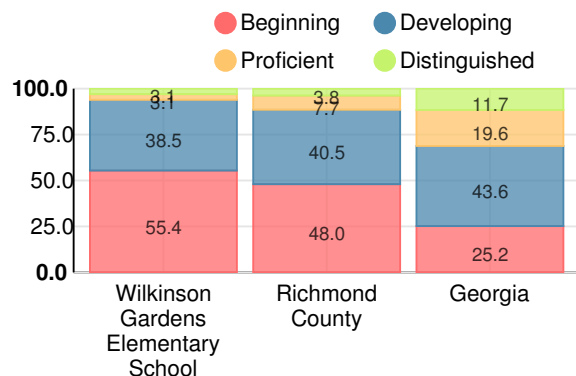

School Wide

CCRPI Single Score

Student Mobility Rate

30.4%

School Climate Star Rating

Financial Efficiency Star Rating

Per Pupil Expenditures

Race/Ethnicity

Free/Reduced-Price Lunch (FRL)

Students with Disability (SWD)

English Language Learners (ELL)

Elementary

CCRPI Score

Wilkinson Gardens Elementary School

Indicator	2017
Achievement	19.0
Progress	32.2
Gap	3.3
Challenge	0.5
CCRPI Score	55.0

English

Percent of students scoring in each performance level on 2017 Georgia Milestones for elementary grades

Mathematics

Percent of students scoring in each performance level on 2017 Georgia Milestones for elementary grades

Science

Percent of students scoring in each performance level on 2017 Georgia Milestones for elementary grades

Social Studies

Percent of students scoring in each performance level on 2017 Georgia Milestones for elementary grades