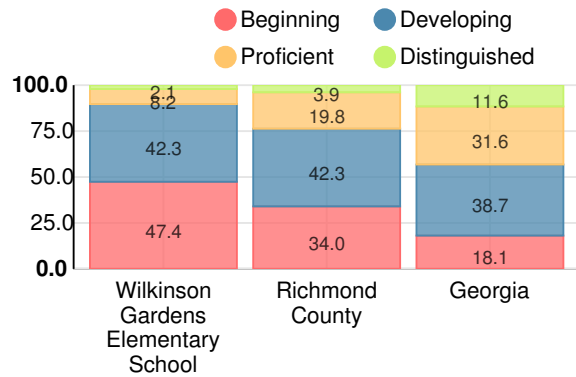

School Wide

CCRPI Single Score

Student Mobility Rate

30.4%

School Climate Star Rating

Financial Efficiency Star Rating

Per Pupil Expenditures

Race/Ethnicity

Free/Reduced-Price Lunch (FRL)

Students with Disability (SWD)

English Language Learners (ELL)

Elementary

CCRPI Score

Wilkinson Gardens Elementary School

Indicator	2017
Achievement	19.0
Progress	32.2
Gap	3.3
Challenge	0.5
CCRPI Score	55.0

English

Percent of students scoring in each performance level on 2017 Georgia Milestones for elementary grades

Mathematics

Percent of students scoring in each performance level on 2017 Georgia Milestones for elementary grades

Science

Percent of students scoring in each performance level on 2017 Georgia Milestones for elementary grades

Social Studies

Percent of students scoring in each performance level on 2017 Georgia Milestones for elementary grades