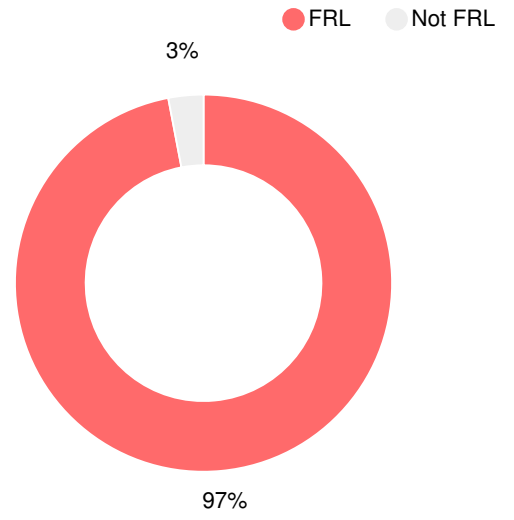

Wilkinson Gardens Elementary School

 1925 Kratha Dr, Augusta, GA 30906

 (706)737-7219

 Grades: K-5

 Enrollment: 435 students

Performance Snapshot

- Wilkinson Gardens Elementary School's **overall performance is higher than 6% of schools in the state** and is lower than its district.
- Its students' **academic growth is higher than 32% of schools in the state** and lower than its district.
- **20.0% of its 3rd grade students are reading at or above the grade level target.**

School Wide

CCRPI Single Score

Student Mobility Rate

30.4%

School Climate Star Rating

Financial Efficiency Star Rating

Per Pupil Expenditures

Race/Ethnicity

Free/Reduced-Price Lunch (FRL)

Students with Disability (SWD)

English Language Learners (ELL)

Elementary

CCRPI Score

Wilkinson Gardens Elementary School

Indicator	2017
Achievement	19.0
Progress	32.2
Gap	3.3
Challenge	0.5
CCRPI Score	55.0