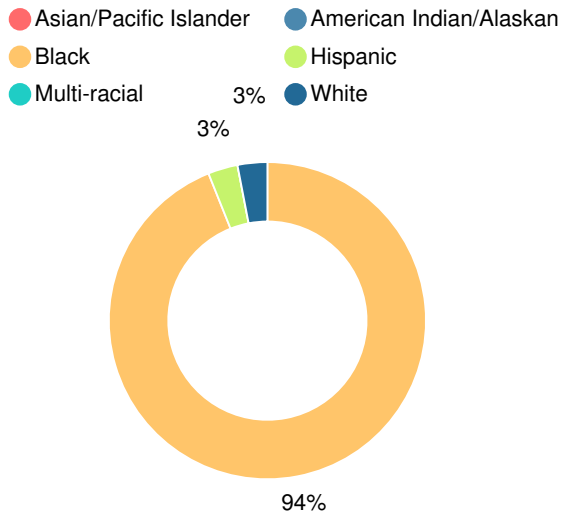

School Wide

CCRPI Single Score

Student Mobility Rate

30.4%

School Climate Star Rating

Financial Efficiency Star Rating

Per Pupil Expenditures

Race/Ethnicity