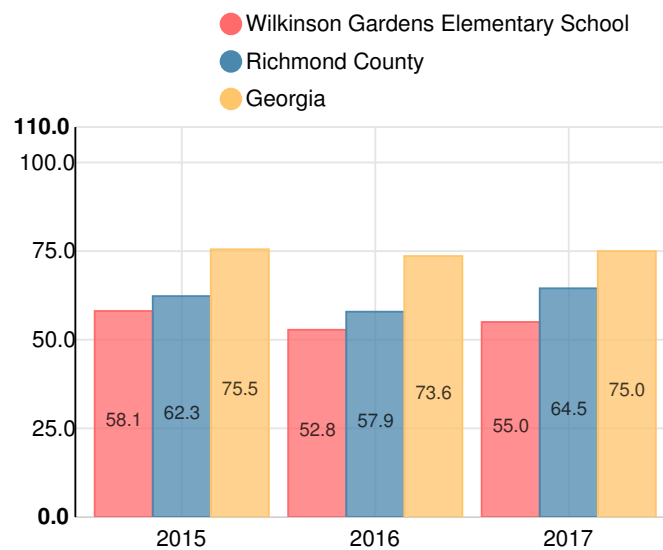

Wilkinson Gardens Elementary School

1925 Kratha Dr, Augusta, GA 30906

(706)737-7219

Grades: K-5

Enrollment: 435 students

Performance Snapshot

- Wilkinson Gardens Elementary School's **overall performance is higher than 6% of schools in the state** and is lower than its district.
- Its students' **academic growth is higher than 32% of schools in the state** and lower than its district.
- **20.0% of its 3rd grade students are reading at or above the grade level target.**

School Wide

CCRPI Single Score