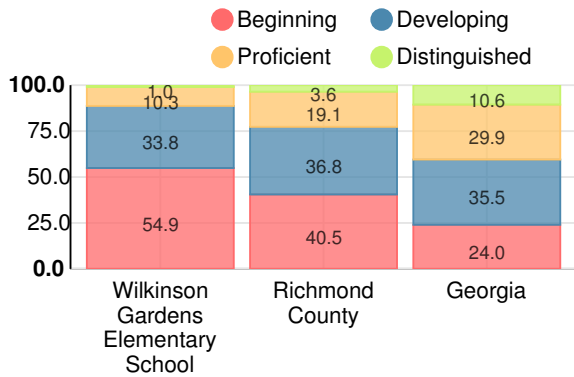

School Wide

CCRPI Single Score

Student Mobility Rate

30.4%

School Climate Star Rating

Financial Efficiency Star Rating

Per Pupil Expenditures

Race/Ethnicity

Free/Reduced-Price Lunch (FRL)

Students with Disability (SWD)

English Language Learners (ELL)

Elementary

CCRPI Score

Wilkinson Gardens Elementary School

Indicator	2017
Achievement	19.0
Progress	32.2
Gap	3.3
Challenge	0.5
CCRPI Score	55.0

English

Percent of students scoring in each performance level on 2017 Georgia Milestones for elementary grades

Mathematics

Percent of students scoring in each performance level on 2017 Georgia Milestones for elementary grades

Science

Percent of students scoring in each performance level on 2017 Georgia Milestones for elementary grades

Social Studies

Percent of students scoring in each performance level on 2017 Georgia Milestones for elementary grades