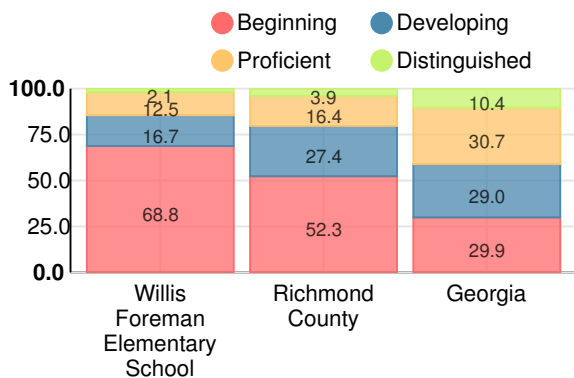

School Wide

CCRPI Single Score

Student Mobility Rate

28.8%

School Climate Star Rating

Financial Efficiency Star Rating

Per Pupil Expenditures

Race/Ethnicity

Free/Reduced-Price Lunch (FRL)

Students with Disability (SWD)

English Language Learners (ELL)

Elementary

CCRPI Score

Willis Foreman Elementary School

Indicator	2017
Achievement	22.4
Progress	26.9
Gap	3.3
Challenge	1.0
CCRPI Score	53.6

English

Percent of students scoring in each performance level on 2017 Georgia Milestones for elementary grades

Mathematics

Percent of students scoring in each performance level on 2017 Georgia Milestones for elementary grades

Science

Percent of students scoring in each performance level on 2017 Georgia Milestones for elementary grades

Social Studies

Percent of students scoring in each performance level on 2017 Georgia Milestones for elementary grades