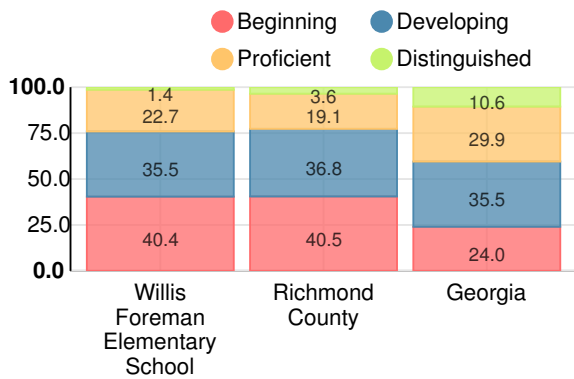

School Wide

CCRPI Single Score

Student Mobility Rate

28.8%

School Climate Star Rating

Financial Efficiency Star Rating

Per Pupil Expenditures

Race/Ethnicity

Free/Reduced-Price Lunch (FRL)

Students with Disability (SWD)

English Language Learners (ELL)

Elementary

CCRPI Score

Willis Foreman Elementary School

Indicator	2017
Achievement	22.4
Progress	26.9
Gap	3.3
Challenge	1.0
CCRPI Score	53.6

English

Percent of students scoring in each performance level on 2017 Georgia Milestones for elementary grades

Mathematics

Percent of students scoring in each performance level on 2017 Georgia Milestones for elementary grades

Science

Percent of students scoring in each performance level on 2017 Georgia Milestones for elementary grades

Social Studies

Percent of students scoring in each performance level on 2017 Georgia Milestones for elementary grades