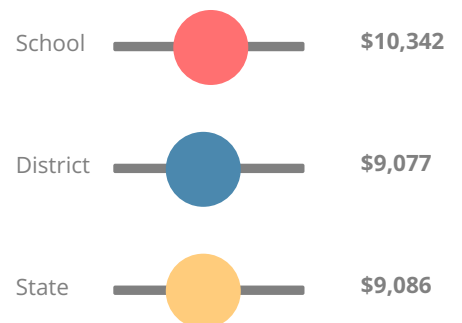

School Wide

CCRPI Single Score

Student Mobility Rate

28.8%

School Climate Star Rating

Financial Efficiency Star Rating

Per Pupil Expenditures

Race/Ethnicity