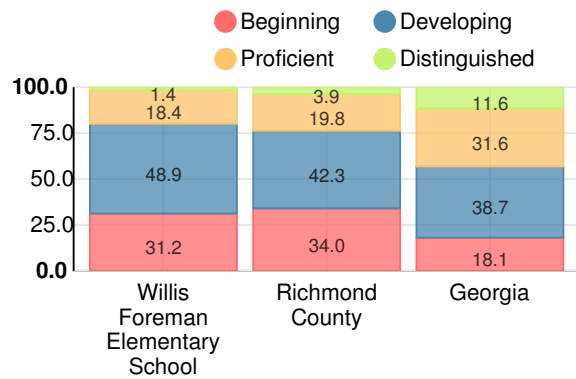

School Wide

CCRPI Single Score

Student Mobility Rate

28.8%

School Climate Star Rating

Financial Efficiency Star Rating

Per Pupil Expenditures

Race/Ethnicity

Free/Reduced-Price Lunch (FRL)

Students with Disability (SWD)

English Language Learners (ELL)

Elementary

CCRPI Score

Willis Foreman Elementary School

Indicator	2017
Achievement	22.4
Progress	26.9
Gap	3.3
Challenge	1.0
CCRPI Score	53.6

English

Percent of students scoring in each performance level on 2017 Georgia Milestones for elementary grades

Mathematics

Percent of students scoring in each performance level on 2017 Georgia Milestones for elementary grades

Science

Percent of students scoring in each performance level on 2017 Georgia Milestones for elementary grades

Social Studies

Percent of students scoring in each performance level on 2017 Georgia Milestones for elementary grades