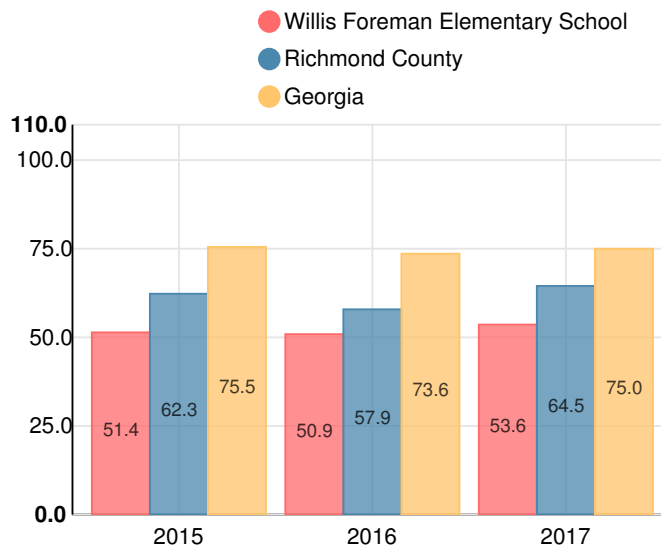

Willis Foreman Elementary School

 2413 Willis Foreman Rd, Hephzibah, GA 30815

 (706)592-3991

 Grades: K-5

 Enrollment: 288 students

Performance Snapshot

- Willis Foreman Elementary School's **overall performance is higher than 5% of schools in the state** and is lower than its district.
- Its students' **academic growth is higher than 6% of schools in the state** and lower than its district.
- **41.7% of its 3rd grade students are reading at or above the grade level target.**

School Wide

CCRPI Single Score

Student Mobility Rate

28.8%

School Climate Star Rating

Financial Efficiency Star Rating

Per Pupil Expenditures

Race/Ethnicity