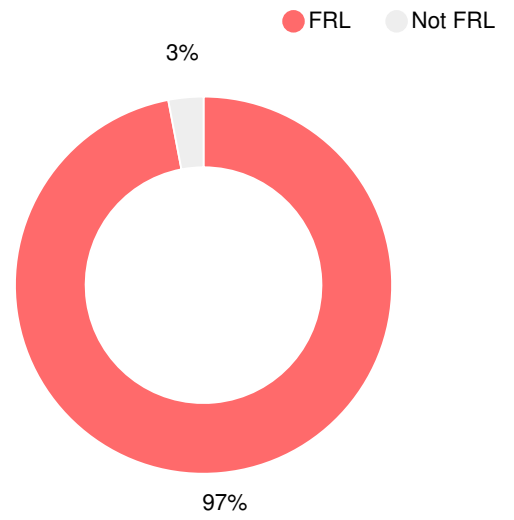

School Wide

CCRPI Single Score

Student Mobility Rate

28.8%

School Climate Star Rating

Financial Efficiency Star Rating

Per Pupil Expenditures

Race/Ethnicity

Free/Reduced-Price Lunch (FRL)

Students with Disability (SWD)

English Language Learners (ELL)

Elementary

CCRPI Score

Willis Foreman Elementary School

Indicator	2017
Achievement	22.4
Progress	26.9
Gap	3.3
Challenge	1.0
CCRPI Score	53.6