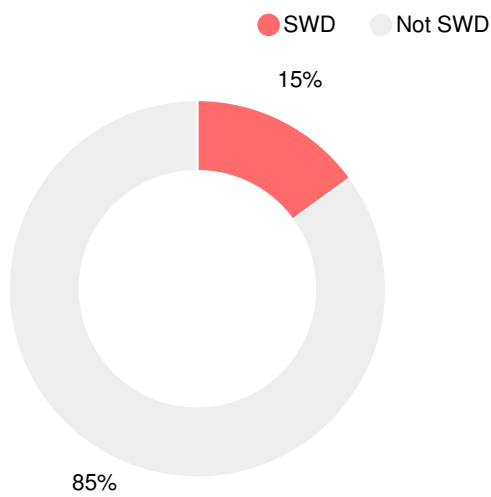

Students with Disability (SWD)