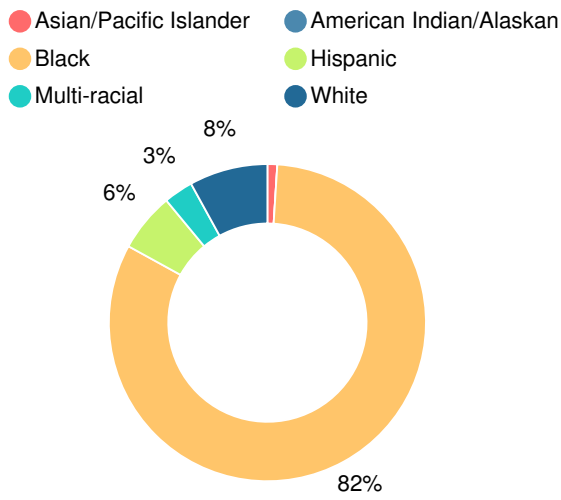

School Wide

CCRPI Single Score

Student Mobility Rate

28.8%

School Climate Star Rating

Financial Efficiency Star Rating

Per Pupil Expenditures

Race/Ethnicity