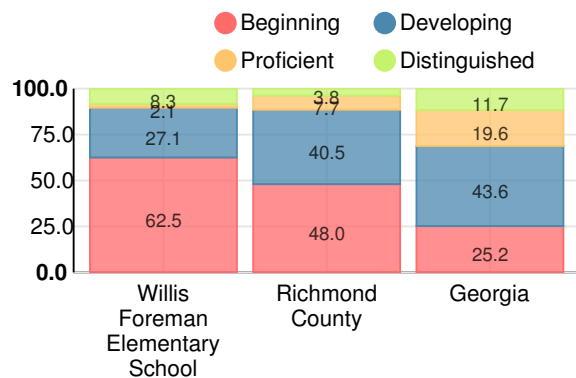

School Wide

CCRPI Single Score

Student Mobility Rate

28.8%

School Climate Star Rating

Financial Efficiency Star Rating

Per Pupil Expenditures

Race/Ethnicity

Free/Reduced-Price Lunch (FRL)

Students with Disability (SWD)

English Language Learners (ELL)

Elementary

CCRPI Score

Willis Foreman Elementary School

Indicator	2017
Achievement	22.4
Progress	26.9
Gap	3.3
Challenge	1.0
CCRPI Score	53.6

English

Percent of students scoring in each performance level on 2017 Georgia Milestones for elementary grades

Mathematics

Percent of students scoring in each performance level on 2017 Georgia Milestones for elementary grades

Science

Percent of students scoring in each performance level on 2017 Georgia Milestones for elementary grades

Social Studies

Percent of students scoring in each performance level on 2017 Georgia Milestones for elementary grades