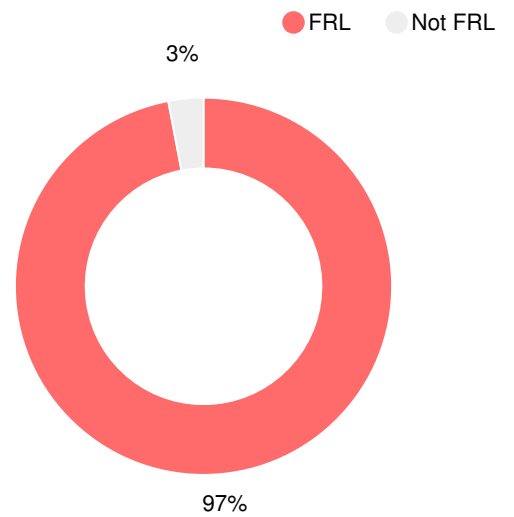

School Wide

CCRPI Single Score

Student Mobility Rate

26.7%

School Climate Star Rating

Financial Efficiency Star Rating

Per Pupil Expenditures

Race/Ethnicity

Free/Reduced-Price Lunch (FRL)

Students with Disability (SWD)

English Language Learners (ELL)

Elementary

CCRPI Score

Windsor Spring Road Elementary School

Indicator	2017
Achievement	20.9
Progress	38.7
Gap	6.7
Challenge	0.5
CCRPI Score	66.8