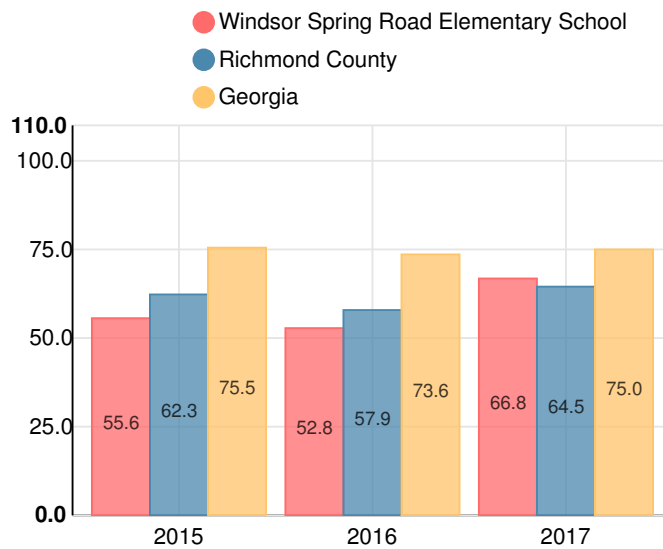

Windsor Spring Road Elementary School

 2534 Windsor Spring Rd, Augusta, GA 30906

 (706)796-4939

 Grades: K-5

 Enrollment: 427 students

Performance Snapshot

- Windsor Spring Road Elementary School's **overall performance is higher than 28% of schools in the state** and is higher than its district.
- Its students' **academic growth is higher than 89% of schools in the state** and higher than its district.
- **26.2% of its 3rd grade students are reading at or above the grade level target.**
- Windsor Spring Road Elementary School is **Beating the Odds**, meaning that it performs better than similar schools.

School Wide

CCRPI Single Score

Student Mobility Rate

26.7%

School Climate Star Rating

Financial Efficiency Star Rating

Per Pupil Expenditures

Race/Ethnicity