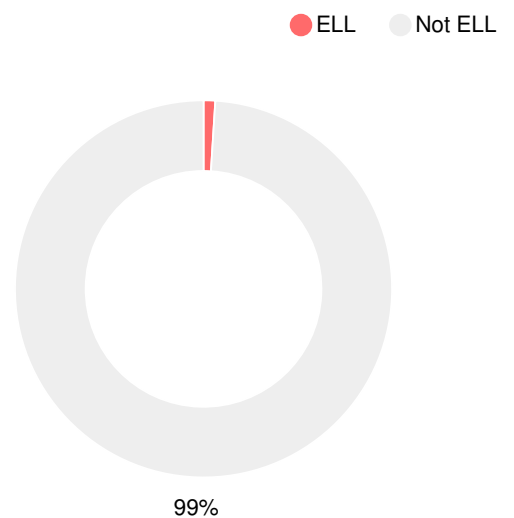

English Language Learners (ELL)