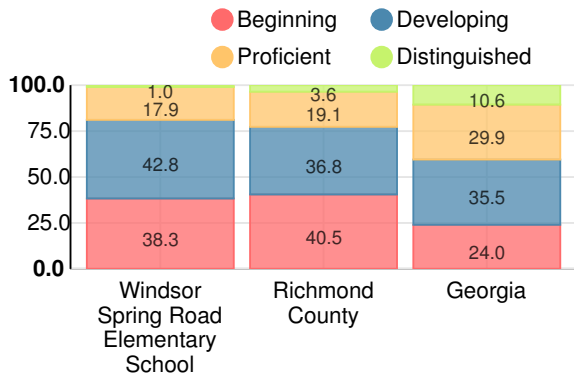

School Wide

CCRPI Single Score

Student Mobility Rate

26.7%

School Climate Star Rating

Financial Efficiency Star Rating

Per Pupil Expenditures

Race/Ethnicity

Free/Reduced-Price Lunch (FRL)

Students with Disability (SWD)

English Language Learners (ELL)

Elementary

CCRPI Score

Windsor Spring Road Elementary School

Indicator	2017
Achievement	20.9
Progress	38.7
Gap	6.7
Challenge	0.5
CCRPI Score	66.8

English

Percent of students scoring in each performance level on 2017 Georgia Milestones for elementary grades

Mathematics

Percent of students scoring in each performance level on 2017 Georgia Milestones for elementary grades

Science

Percent of students scoring in each performance level on 2017 Georgia Milestones for elementary grades

Social Studies

Percent of students scoring in each performance level on 2017 Georgia Milestones for elementary grades