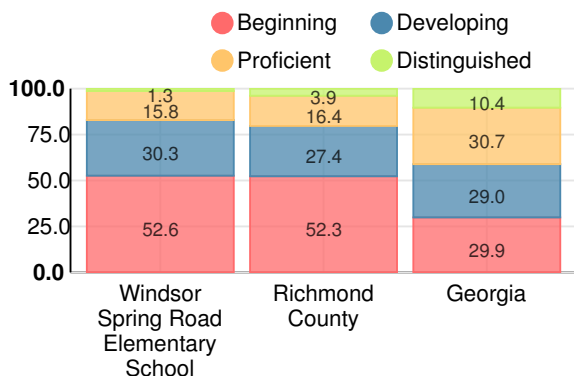

School Wide

CCRPI Single Score

Student Mobility Rate

26.7%

School Climate Star Rating

Financial Efficiency Star Rating

Per Pupil Expenditures

Race/Ethnicity

English

Percent of students scoring in each performance level on 2017 Georgia Milestones for elementary grades

Mathematics

Percent of students scoring in each performance level on 2017 Georgia Milestones for elementary grades

Science

Percent of students scoring in each performance level on 2017 Georgia Milestones for elementary grades

Social Studies

Percent of students scoring in each performance level on 2017 Georgia Milestones for elementary grades