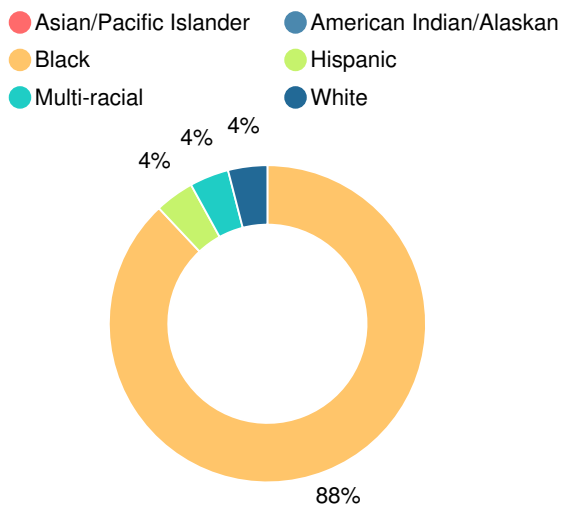

School Wide

CCRPI Single Score

Student Mobility Rate

26.7%

School Climate Star Rating

Financial Efficiency Star Rating

Per Pupil Expenditures

Race/Ethnicity