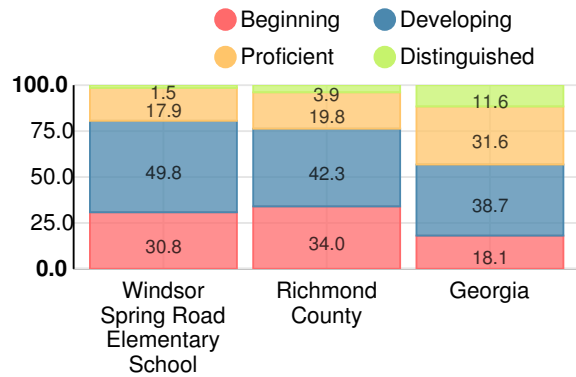

School Wide

CCRPI Single Score

Student Mobility Rate

26.7%

School Climate Star Rating

Financial Efficiency Star Rating

Per Pupil Expenditures

Race/Ethnicity

Free/Reduced-Price Lunch (FRL)

Students with Disability (SWD)

English Language Learners (ELL)

Elementary

CCRPI Score

Windsor Spring Road Elementary School

Indicator	2017
Achievement	20.9
Progress	38.7
Gap	6.7
Challenge	0.5
CCRPI Score	66.8

English

Percent of students scoring in each performance level on 2017 Georgia Milestones for elementary grades

Mathematics

Percent of students scoring in each performance level on 2017 Georgia Milestones for elementary grades

Science

Percent of students scoring in each performance level on 2017 Georgia Milestones for elementary grades

Social Studies

Percent of students scoring in each performance level on 2017 Georgia Milestones for elementary grades