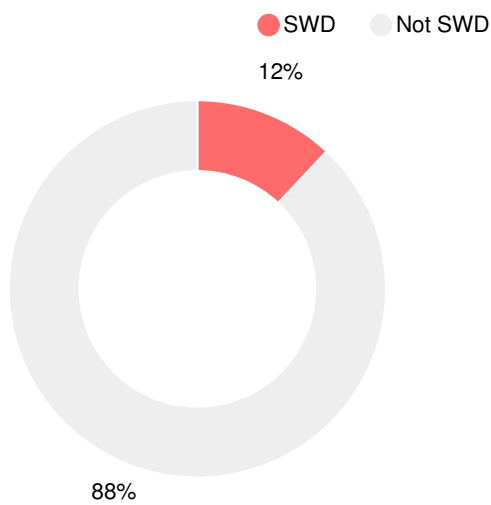

Students with Disability (SWD)