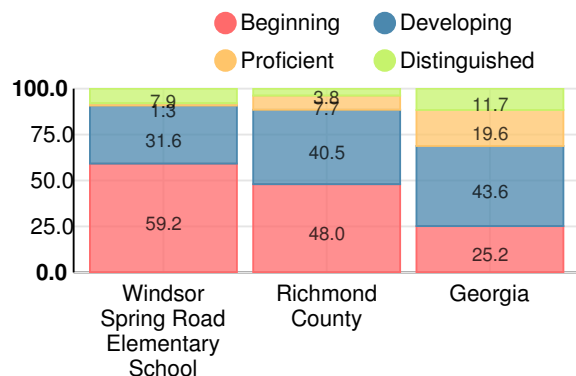

School Wide

CCRPI Single Score

Student Mobility Rate

26.7%

School Climate Star Rating

Financial Efficiency Star Rating

Per Pupil Expenditures

Race/Ethnicity

English

Percent of students scoring in each performance level on 2017 Georgia Milestones for elementary grades

Mathematics

Percent of students scoring in each performance level on 2017 Georgia Milestones for elementary grades

Science

Percent of students scoring in each performance level on 2017 Georgia Milestones for elementary grades

Social Studies

Percent of students scoring in each performance level on 2017 Georgia Milestones for elementary grades