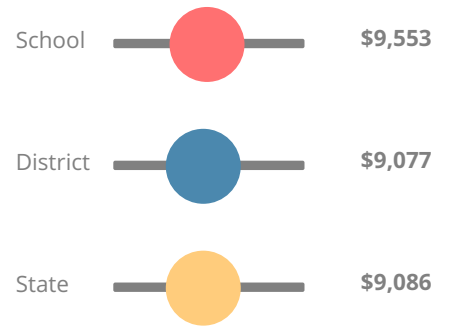

School Wide

CCRPI Single Score

Student Mobility Rate

26.7%

School Climate Star Rating

Financial Efficiency Star Rating

Per Pupil Expenditures

Race/Ethnicity