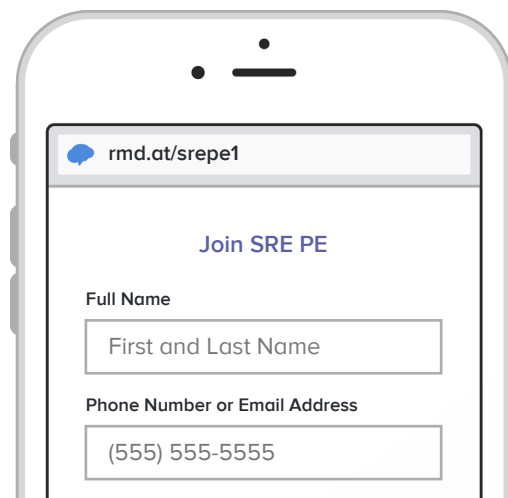

Sign up for important updates from SRE PE.

Get information for Sue Reynolds Elementary School right on your phone—not on handouts.

Pick a way to receive messages for SRE PE:

A If you have a smartphone, get push notifications.

On your iPhone or Android phone, open your web browser and go to the following link:

rmd.at/srepe1

Follow the instructions to sign up for Remind. You'll be prompted to download the mobile app.

B If you don't have a smartphone, get text notifications.