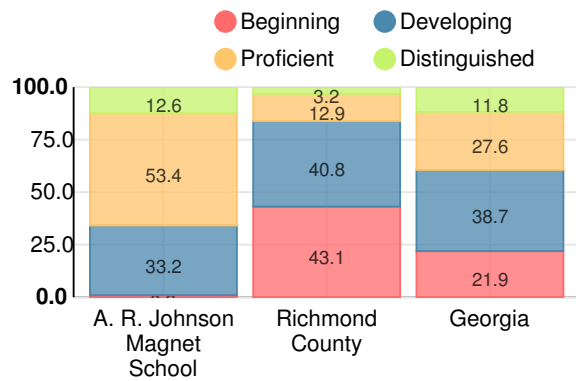

Mathematics

Percent of students scoring in each performance level on 2019 Georgia Milestones for middle school grades