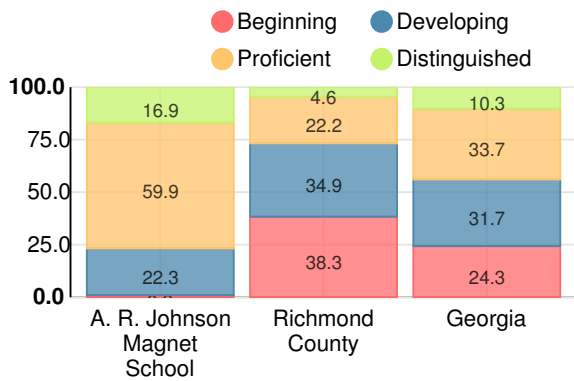

Middle School

CCRPI Score

A. R. Johnson Magnet School

Indicator	2019
Content Mastery	82.5
Progress	70.9
Closing Gaps	83.3
Readiness	95.5
CCRPI Score	81.2

English

Percent of students scoring in each performance level on 2019 Georgia Milestones for middle school grades