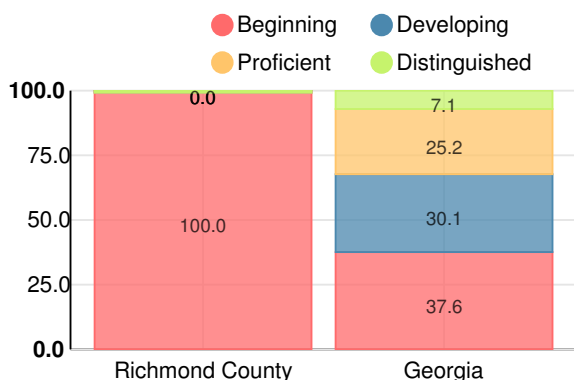

Science

Percent of students scoring in each performance level on 2019 Georgia Milestones for middle school grades