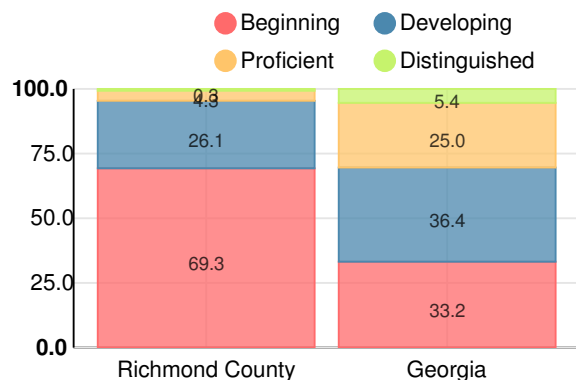

## CCRPI Score

### A. R. Johnson Magnet School

Indicator	2019
Content Mastery	86.3
Progress	84.1
Closing Gaps	78.1
Readiness	95.5
Graduation Rate	100.0
<b>CCRPI Score</b>	<b>88.3</b>

### American Literature & Composition

Percent of students scoring in each performance level on 2019 Georgia Milestones

### Coordinate Algebra/Algebra I

Percent of students scoring in each performance level on 2019 Georgia Milestones