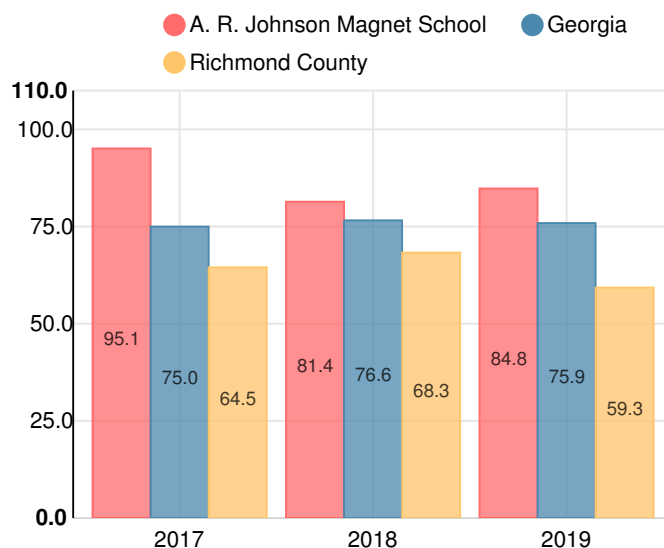

A. R. Johnson Magnet School

1324 Laney-Walker Blvd, Augusta, GA 30901

(706)823-6933

Grades: 6-12

Enrollment: 698 students

Note: For information on educator qualifications and other federal reporting requirements, [click here](#). Discipline data are available in the [K-12 Student Discipline Dashboard](#).

Performance Snapshot

- Johnson Magnet's **overall performance is higher than 81% of schools in the state** and is higher than its district.
- Its middle school students' **academic growth is higher than 14% of middle schools in the state** and higher than its district.
- Its high school students' **academic growth is higher than 59% of high schools in the state** and higher than its district.
- **95.4% of its 8th grade students are reading at or above the grade level target.**
- **Its four-year graduation rate is 100.0%**, which is **higher than 99% of high schools in the state** and higher than its district.
- **94.6% of graduates are college and career ready.**

School Wide

B84.8

Year	A. R. Johnson Magnet School
2019	B
2018	B
2017	A
2016	A
2015	A

Grade conversion	
A	90 - 100
B	80 - 89.9
C	70 - 79.9
D	60 - 69.9
F	0 - 59.9

CCRPI Single Score