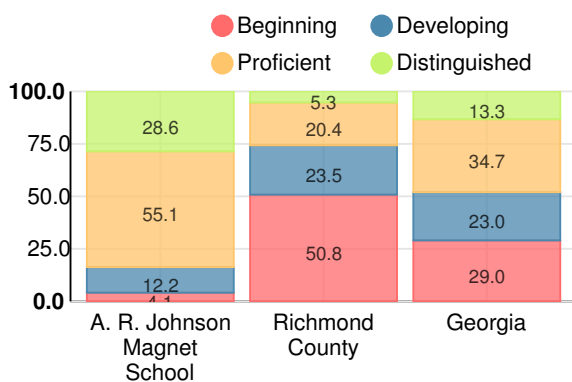

### A. R. Johnson Magnet School

Indicator	2019
Content Mastery	86.3
Progress	84.1
Closing Gaps	78.1
Readiness	95.5
Graduation Rate	100.0
<b>CCRPI Score</b>	<b>88.3</b>

### American Literature & Composition

Percent of students scoring in each performance level on 2019 Georgia Milestones

### Coordinate Algebra/Algebra I

Percent of students scoring in each performance level on 2019 Georgia Milestones

### Biology

Percent of students scoring in each performance level on 2019 Georgia Milestones