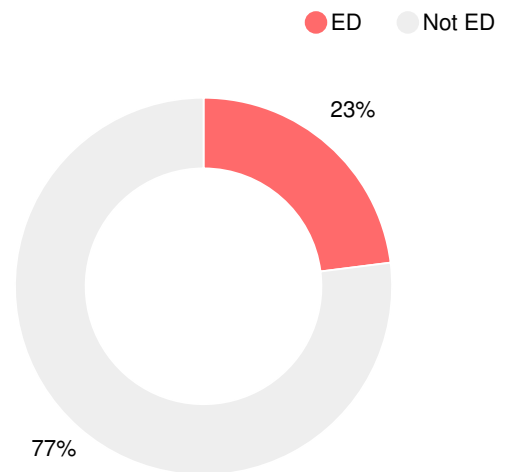

## CCRPI Single Score

Student Mobility Rate

4.0%

School Climate Star Rating

Financial Efficiency Star Rating

Per Pupil Expenditures

Race/Ethnicity

Economically Disadvantaged (ED)

Students with Disability (SWD)

English Language Learners (ELL)

# Middle School