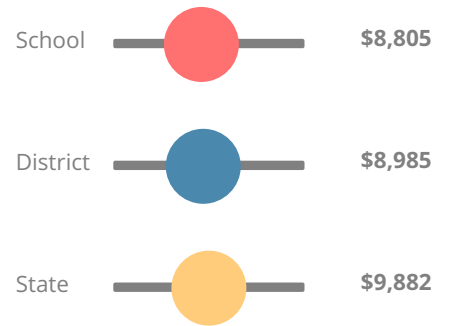

## CCRPI Single Score

Student Mobility Rate

4.0%

School Climate Star Rating

Financial Efficiency Star Rating

Per Pupil Expenditures

Race/Ethnicity

Economically Disadvantaged (ED)