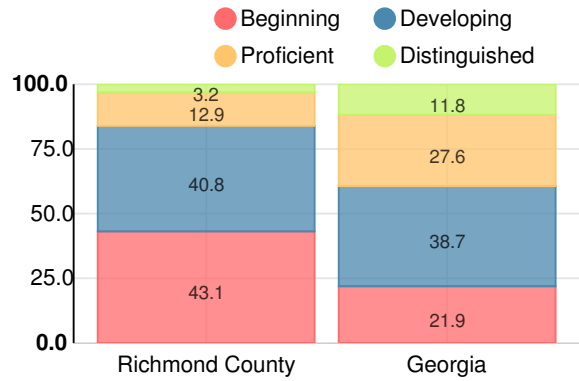

Mathematics

Percent of students scoring in each performance level on 2019 Georgia Milestones for middle school grades