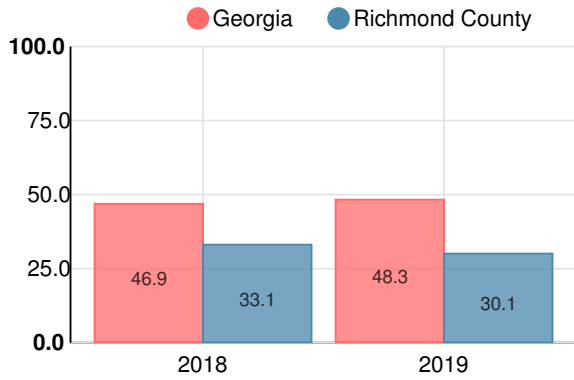

## Science

Percent of students scoring in each performance level on 2019 Georgia Milestones for elementary grades

## Social Studies

Percent of students scoring in each performance level on 2019 Georgia Milestones for elementary grades

**Reading at or above the Grade Level Target (3rd Grade)**

Percent of students in grade 3 achieving Lexile measure equal to or greater than 670