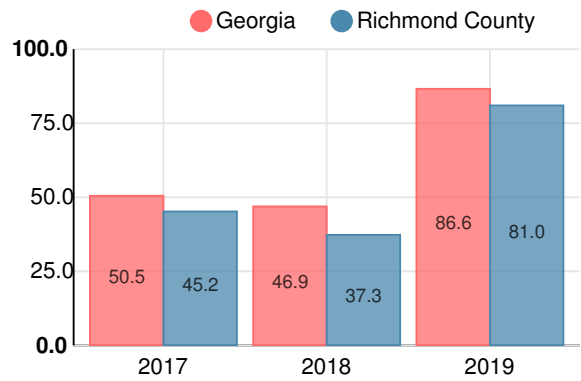

Accelerated Course Taking

Percent of high school graduates earning high school credit for accelerated enrollment