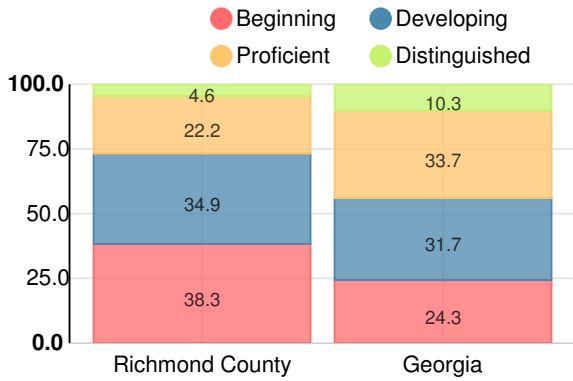

Middle School

English

Percent of students scoring in each performance level on 2019 Georgia Milestones for middle school grades