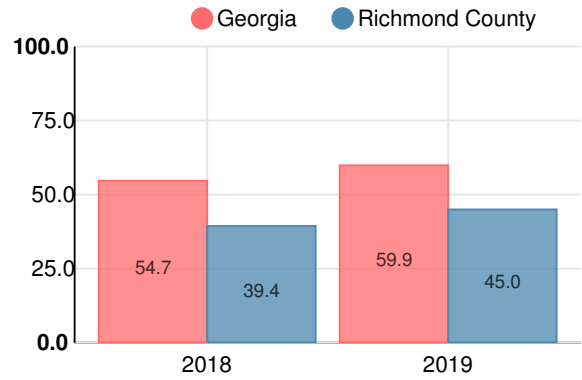

Reading at or above the Grade Level Target (5th Grade)

Percent of students in grade 5 achieving Lexile measure equal to or greater than 920