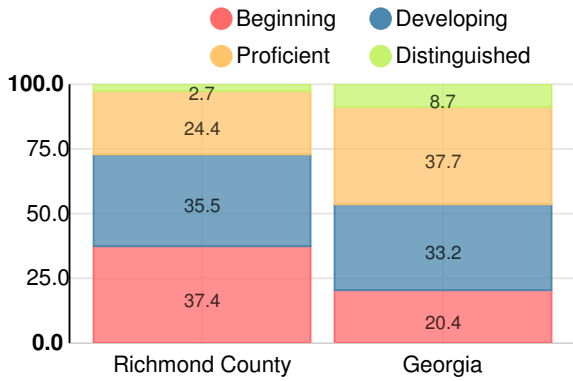

High School

American Literature & Composition

Percent of students scoring in each performance level on 2019 Georgia Milestones