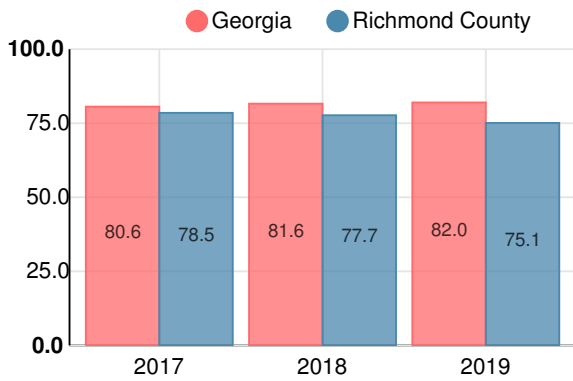

Four-Year Graduation Rate