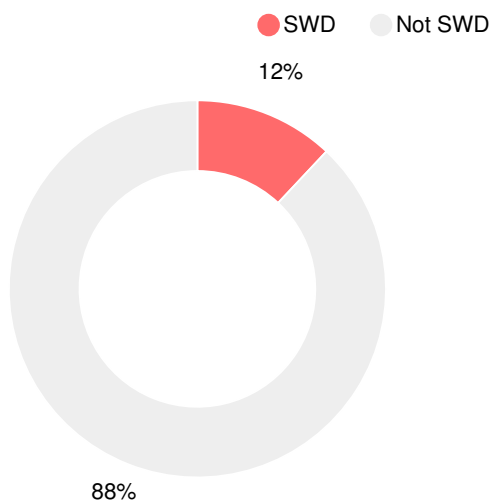

### CCRPI Single Score

Student Mobility Rate

26.2%

School Climate Star Rating

Financial Efficiency Star Rating

Per Pupil Expenditures

Race/Ethnicity

Economically Disadvantaged (ED)

Students with Disability (SWD)

English Language Learners (ELL)