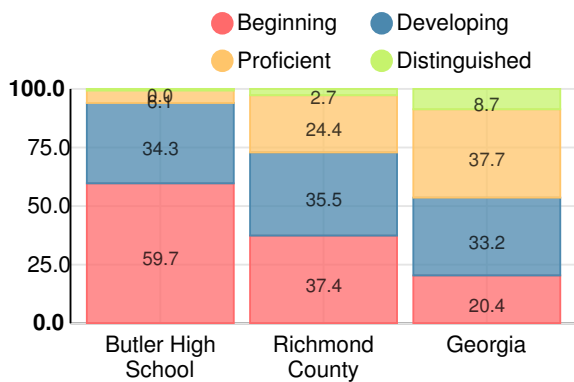

High School

CCRPI Score

Butler High School

Indicator	2019
Content Mastery	24.8
Progress	73.9
Closing Gaps	44.1
Readiness	51.9
Graduation Rate	79.3
CCRPI Score	53.7

American Literature & Composition

Percent of students scoring in each performance level on 2019 Georgia Milestones