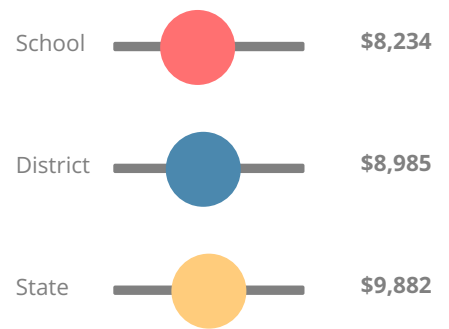

### CCRPI Single Score

Student Mobility Rate

26.2%

School Climate Star Rating

Financial Efficiency Star Rating

Per Pupil Expenditures

Race/Ethnicity

Economically Disadvantaged (ED)