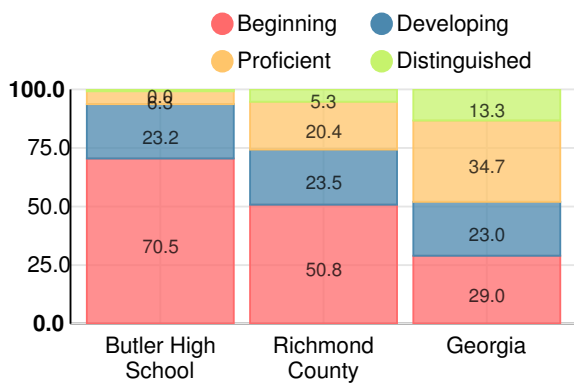

### Butler High School

Indicator	2019
Content Mastery	24.8
Progress	73.9
Closing Gaps	44.1
Readiness	51.9
Graduation Rate	79.3
<b>CCRPI Score</b>	<b>53.7</b>

### American Literature & Composition

Percent of students scoring in each performance level on 2019 Georgia Milestones

### Coordinate Algebra/Algebra I

Percent of students scoring in each performance level on 2019 Georgia Milestones

### Biology

Percent of students scoring in each performance level on 2019 Georgia Milestones