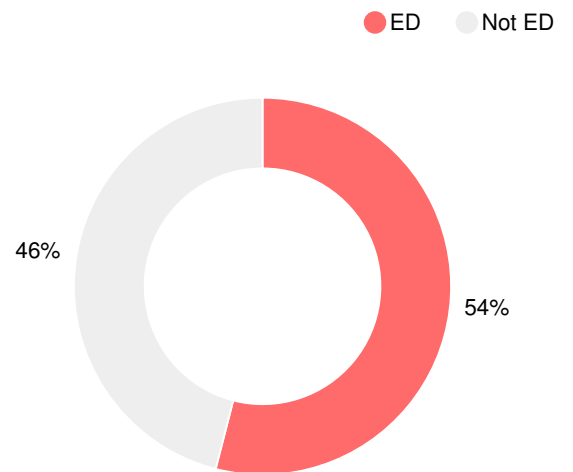

### CCRPI Single Score

Student Mobility Rate

26.2%

School Climate Star Rating

Financial Efficiency Star Rating

Per Pupil Expenditures

Race/Ethnicity

Economically Disadvantaged (ED)

Students with Disability (SWD)

English Language Learners (ELL)