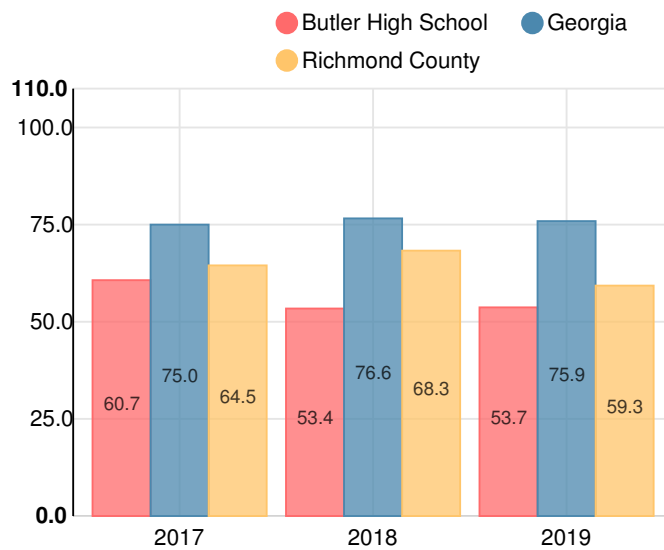

Butler High School

2011 Lumpkin Rd, Augusta, GA 30906

(706)796-4959

Grades: 9-12

Enrollment: 892 students

Note: For information on educator qualifications and other federal reporting requirements, [click here](#). Discipline data are available in the [K-12 Student Discipline Dashboard](#).

Performance Snapshot

- Butler High School's **overall performance is higher than 5% of schools in the state** and is lower than its district.
- Its students' **academic growth is higher than 23% of schools in the state** and higher than its district.
- **Its four-year graduation rate is 78.7%**, which is **higher than 18% of high schools in the state** and higher than its district.
- **18.6% of graduates are college and career ready**.

School Wide

F53.7

Year	Butler High School
2019	F
2018	F
2017	D
2016	F
2015	F

Grade conversion	
A	90 - 100
B	80 - 89.9
C	70 - 79.9
D	60 - 69.9
F	0 - 59.9

CCRPI Single Score