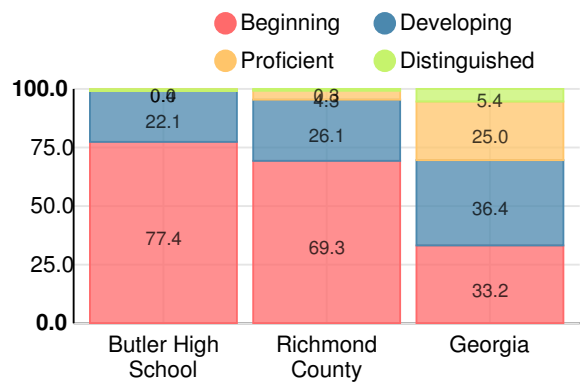

## CCRPI Score

### Butler High School

Indicator	2019
Content Mastery	24.8
Progress	73.9
Closing Gaps	44.1
Readiness	51.9
Graduation Rate	79.3
<b>CCRPI Score</b>	<b>53.7</b>

### American Literature & Composition

Percent of students scoring in each performance level on 2019 Georgia Milestones

### Coordinate Algebra/Algebra I

Percent of students scoring in each performance level on 2019 Georgia Milestones