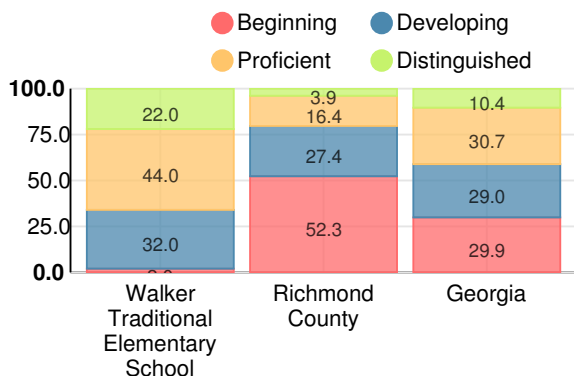

School Wide

CCRPI Single Score

Student Mobility Rate

3.2%

School Climate Star Rating

Financial Efficiency Star Rating

Per Pupil Expenditures

Race/Ethnicity

Free/Reduced-Price Lunch (FRL)

Students with Disability (SWD)

English Language Learners (ELL)

Elementary

CCRPI Score

Walker Traditional Elementary School

| Indicator | 2017 |
|--------------------|--------------|
| Achievement | 44.8 |
| Progress | 37.4 |
| Gap | 10.0 |
| Challenge | 10.0 |
| CCRPI Score | 102.2 |

English

Percent of students scoring in each performance level on 2017 Georgia Milestones for elementary grades

Mathematics

Percent of students scoring in each performance level on 2017 Georgia Milestones for elementary grades

Science

Percent of students scoring in each performance level on 2017 Georgia Milestones for elementary grades

Social Studies

Percent of students scoring in each performance level on 2017 Georgia Milestones for elementary grades