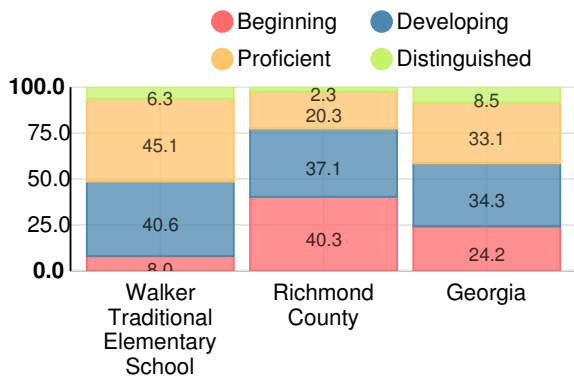

Science

Percent of students scoring in each performance level on 2017 Georgia Milestones for elementary grades

Social Studies

Percent of students scoring in each performance level on 2017 Georgia Milestones for elementary grades

Middle School

CCRPI Score

Walker Traditional Elementary School

| Indicator | 2017 |
|--------------------|-------------|
| Achievement | 37.0 |
| Progress | 30.8 |
| Gap | 8.3 |
| Challenge | 10.0 |
| CCRPI Score | 86.1 |

English

Percent of students scoring in each performance level on 2017 Georgia Milestones for middle school grades

Mathematics

Percent of students scoring in each performance level on 2017 Georgia Milestones for middle school grades