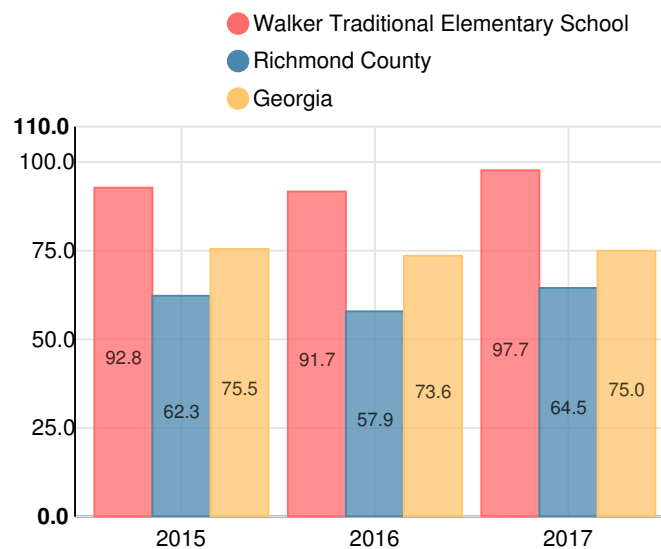

Walker Traditional Elementary School

1301 Wrightsboro Rd, Augusta, GA 30901

(706)823-6950

Grades: K-8

Enrollment: 818 students

Performance Snapshot

- Walker Traditional Elementary School's **overall performance is higher than 97% of schools in the state** and is higher than its district.
- Its elementary students' **academic growth is higher than 78% of elementary schools in the state** and higher than its district.
- Its middle school students' **academic growth is higher than 16% of middle schools in the state** and lower than its district.
- **85.3% of its 3rd grade students are reading at or above the grade level target.**
- **90.7% of its 8th grade students are reading at or above the grade level target.**
- Walker Traditional Elementary School is **Beating the Odds**, meaning that it performs better than similar schools.

School Wide

CCRPI Single Score