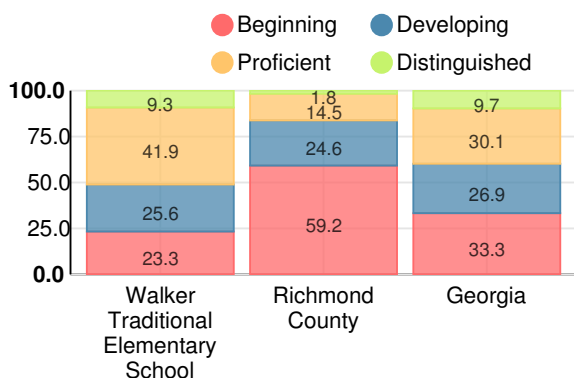

Middle School

CCRPI Score

Walker Traditional Elementary School

| Indicator | 2017 |
|--------------------|-------------|
| Achievement | 37.0 |
| Progress | 30.8 |
| Gap | 8.3 |
| Challenge | 10.0 |
| CCRPI Score | 86.1 |

English

Percent of students scoring in each performance level on 2017 Georgia Milestones for middle school grades

Mathematics

Percent of students scoring in each performance level on 2017 Georgia Milestones for middle school grades

Science

Percent of students scoring in each performance level on 2017 Georgia Milestones for middle school grades

Social Studies

Percent of students scoring in each performance level on 2017 Georgia Milestones for middle school grades