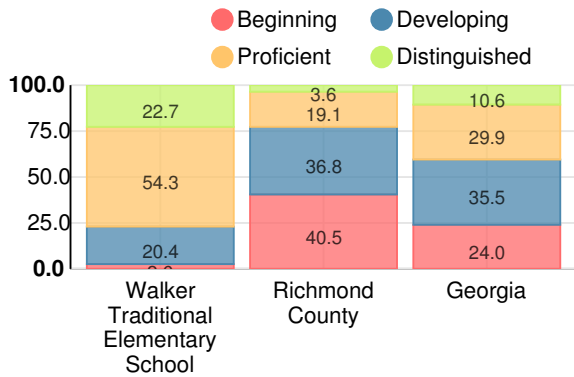

School Wide

CCRPI Single Score

Student Mobility Rate

3.2%

School Climate Star Rating

Financial Efficiency Star Rating

Per Pupil Expenditures

Race/Ethnicity

Free/Reduced-Price Lunch (FRL)

Students with Disability (SWD)

English Language Learners (ELL)

Elementary

CCRPI Score

Walker Traditional Elementary School

| Indicator | 2017 |
|--------------------|--------------|
| Achievement | 44.8 |
| Progress | 37.4 |
| Gap | 10.0 |
| Challenge | 10.0 |
| CCRPI Score | 102.2 |

English

Percent of students scoring in each performance level on 2017 Georgia Milestones for elementary grades

Mathematics

Percent of students scoring in each performance level on 2017 Georgia Milestones for elementary grades

Science

Percent of students scoring in each performance level on 2017 Georgia Milestones for elementary grades

Social Studies

Percent of students scoring in each performance level on 2017 Georgia Milestones for elementary grades