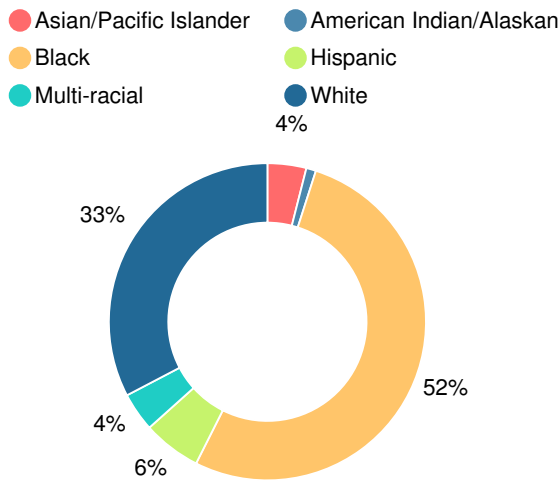

Race/Ethnicity