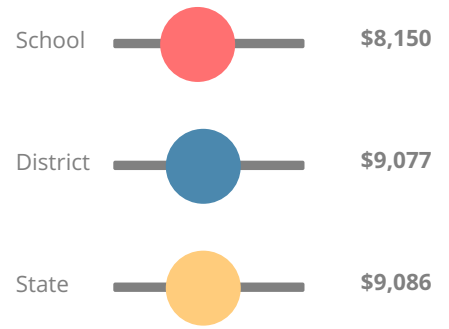

School Wide

CCRPI Single Score

Student Mobility Rate

3.2%

School Climate Star Rating

Financial Efficiency Star Rating

Per Pupil Expenditures

Race/Ethnicity