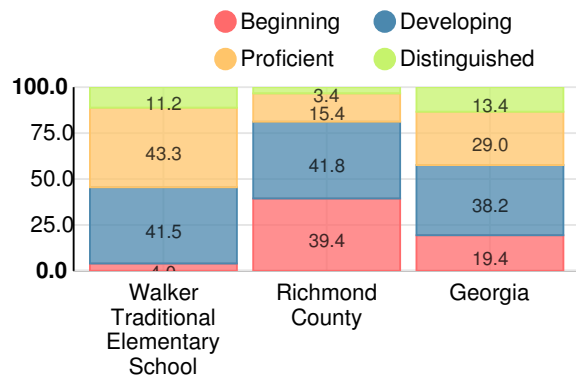

Science

Percent of students scoring in each performance level on 2017 Georgia Milestones for elementary grades

Social Studies

Percent of students scoring in each performance level on 2017 Georgia Milestones for elementary grades

Middle School

CCRPI Score

Walker Traditional Elementary School

| Indicator | 2017 |
|--------------------|-------------|
| Achievement | 37.0 |
| Progress | 30.8 |
| Gap | 8.3 |
| Challenge | 10.0 |
| CCRPI Score | 86.1 |

English

Percent of students scoring in each performance level on 2017 Georgia Milestones for middle school grades

Mathematics

Percent of students scoring in each performance level on 2017 Georgia Milestones for middle school grades