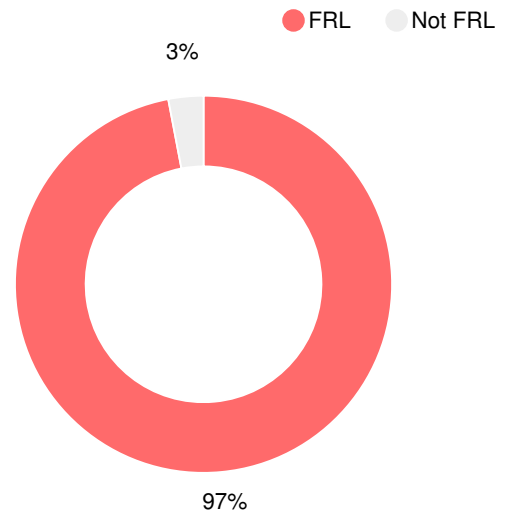

Walker Traditional Elementary School

 1301 Wrightsboro Rd, Augusta, GA 30901

 (706)823-6950

 Grades: K-8

 Enrollment: 818 students

Performance Snapshot

- Walker Traditional Elementary School's **overall performance is higher than 97% of schools in the state** and is higher than its district.
- Its elementary students' **academic growth is higher than 78% of elementary schools in the state** and higher than its district.
- Its middle school students' **academic growth is higher than 16% of middle schools in the state** and lower than its district.
- **85.3% of its 3rd grade students are reading at or above the grade level target.**
- **90.7% of its 8th grade students are reading at or above the grade level target.**
- Walker Traditional Elementary School is **Beating the Odds**, meaning that it performs better than similar schools.

School Wide

CCRPI Single Score

Student Mobility Rate

3.2%

School Climate Star Rating

Financial Efficiency Star Rating

Per Pupil Expenditures

Race/Ethnicity

Free/Reduced-Price Lunch (FRL)

Students with Disability (SWD)

English Language Learners (ELL)

Elementary

CCRPI Score

Walker Traditional Elementary School

| Indicator | 2017 |
|--------------------|--------------|
| Achievement | 44.8 |
| Progress | 37.4 |
| Gap | 10.0 |
| Challenge | 10.0 |
| CCRPI Score | 102.2 |