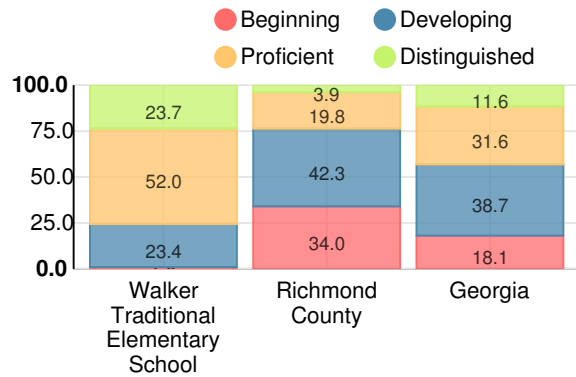

School Wide

CCRPI Single Score

Student Mobility Rate

3.2%

School Climate Star Rating

Financial Efficiency Star Rating

Per Pupil Expenditures

Race/Ethnicity

Free/Reduced-Price Lunch (FRL)

Students with Disability (SWD)

English Language Learners (ELL)

Elementary

CCRPI Score

Walker Traditional Elementary School

| Indicator | 2017 |
|--------------------|--------------|
| Achievement | 44.8 |
| Progress | 37.4 |
| Gap | 10.0 |
| Challenge | 10.0 |
| CCRPI Score | 102.2 |

English

Percent of students scoring in each performance level on 2017 Georgia Milestones for elementary grades

Mathematics

Percent of students scoring in each performance level on 2017 Georgia Milestones for elementary grades

Science

Percent of students scoring in each performance level on 2017 Georgia Milestones for elementary grades

Social Studies

Percent of students scoring in each performance level on 2017 Georgia Milestones for elementary grades