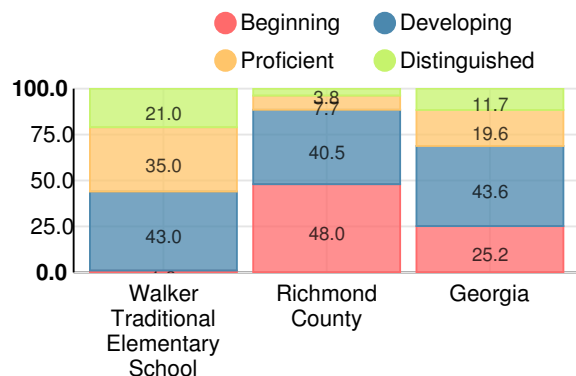

School Wide

CCRPI Single Score

Student Mobility Rate

3.2%

School Climate Star Rating

Financial Efficiency Star Rating

Per Pupil Expenditures

Race/Ethnicity

Free/Reduced-Price Lunch (FRL)

Students with Disability (SWD)

English Language Learners (ELL)

Elementary

CCRPI Score

Walker Traditional Elementary School

| Indicator | 2017 |
|--------------------|--------------|
| Achievement | 44.8 |
| Progress | 37.4 |
| Gap | 10.0 |
| Challenge | 10.0 |
| CCRPI Score | 102.2 |

English

Percent of students scoring in each performance level on 2017 Georgia Milestones for elementary grades

Mathematics

Percent of students scoring in each performance level on 2017 Georgia Milestones for elementary grades

Science

Percent of students scoring in each performance level on 2017 Georgia Milestones for elementary grades

Social Studies

Percent of students scoring in each performance level on 2017 Georgia Milestones for elementary grades