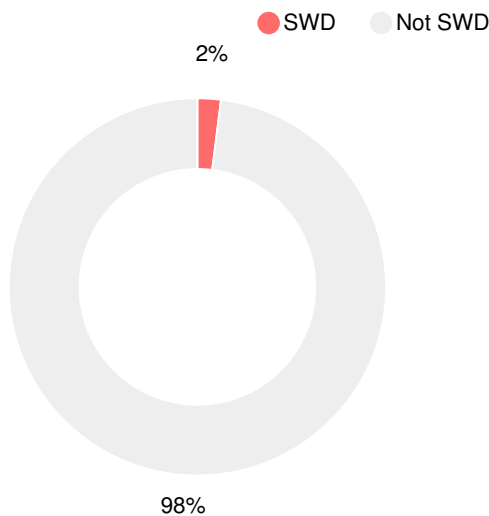

Walker Traditional Elementary School

 1301 Wrightsboro Rd, Augusta, GA 30901

 (706)823-6950

 Grades: K-8

 Enrollment: 818 students

Performance Snapshot

- Walker Traditional Elementary School's **overall performance is higher than 97% of schools in the state** and is higher than its district.
- Its elementary students' **academic growth is higher than 78% of elementary schools in the state** and higher than its district.
- Its middle school students' **academic growth is higher than 16% of middle schools in the state** and lower than its district.
- **85.3% of its 3rd grade students are reading at or above the grade level target.**
- **90.7% of its 8th grade students are reading at or above the grade level target.**
- Walker Traditional Elementary School is **Beating the Odds**, meaning that it performs better than similar schools.

School Wide

CCRPI Single Score

Student Mobility Rate

3.2%

School Climate Star Rating

Financial Efficiency Star Rating

Per Pupil Expenditures

Race/Ethnicity

Free/Reduced-Price Lunch (FRL)

Students with Disability (SWD)

English Language Learners (ELL)

Elementary

CCRPI Score

Walker Traditional Elementary School

| Indicator | 2017 |
|--------------------|--------------|
| Achievement | 44.8 |
| Progress | 37.4 |
| Gap | 10.0 |
| Challenge | 10.0 |
| CCRPI Score | 102.2 |