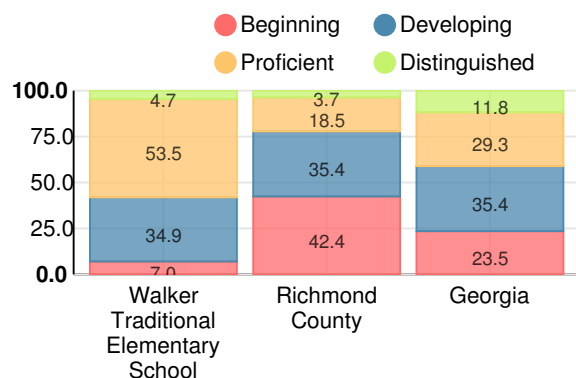

Middle School

CCRPI Score

Walker Traditional Elementary School

| Indicator | 2017 |
|--------------------|-------------|
| Achievement | 37.0 |
| Progress | 30.8 |
| Gap | 8.3 |
| Challenge | 10.0 |
| CCRPI Score | 86.1 |

English

Percent of students scoring in each performance level on 2017 Georgia Milestones for middle school grades

Mathematics

Percent of students scoring in each performance level on 2017 Georgia Milestones for middle school grades

Science

Percent of students scoring in each performance level on 2017 Georgia Milestones for middle school grades

Social Studies

Percent of students scoring in each performance level on 2017 Georgia Milestones for middle school grades