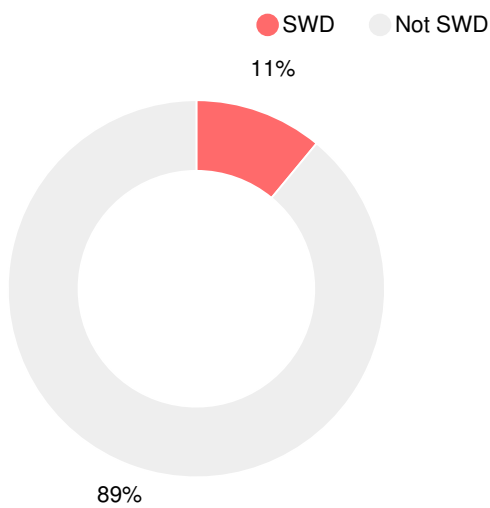

Students with Disability (SWD)