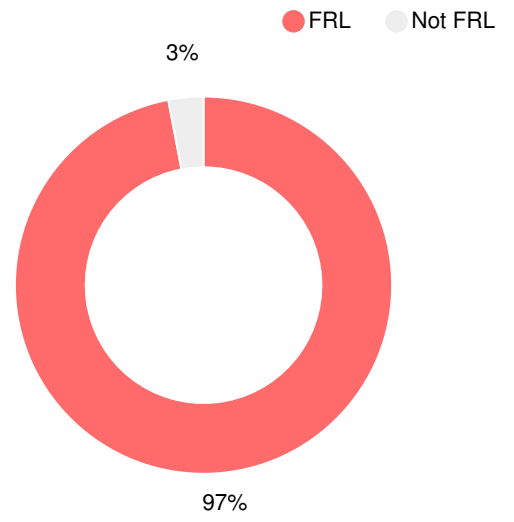

Deer Chase Elementary School

 1780 Deer Chase Ln, Augusta, GA 30815

 (706)772-6240

 Grades: K-5

 Enrollment: 507 students

Performance Snapshot

- Deer Chase Elementary School's **overall performance is higher than 22% of schools in the state** and is similar to its district.
- Its students' **academic growth is higher than 29% of schools in the state** and lower than its district.
- **43.7% of its 3rd grade students are reading at or above the grade level target.**

School Wide

CCRPI Single Score

Student Mobility Rate

18.8%

School Climate Star Rating

Financial Efficiency Star Rating

Per Pupil Expenditures

Race/Ethnicity

Free/Reduced-Price Lunch (FRL)

Students with Disability (SWD)

English Language Learners (ELL)

Elementary

CCRPI Score

Deer Chase Elementary School

Indicator	2017
Achievement	23.2
Progress	31.7
Gap	8.3
Challenge	1.0
CCRPI Score	64.2