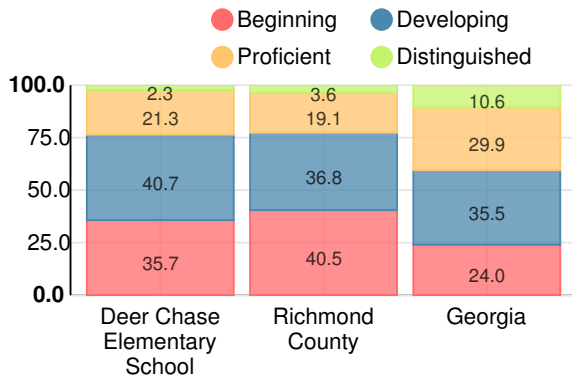

School Wide

CCRPI Single Score

Student Mobility Rate

18.8%

School Climate Star Rating

Financial Efficiency Star Rating

Per Pupil Expenditures

Race/Ethnicity

Free/Reduced-Price Lunch (FRL)

Students with Disability (SWD)

English Language Learners (ELL)

Elementary

CCRPI Score

Deer Chase Elementary School

Indicator	2017
Achievement	23.2
Progress	31.7
Gap	8.3
Challenge	1.0
CCRPI Score	64.2

English

Percent of students scoring in each performance level on 2017 Georgia Milestones for elementary grades

Mathematics

Percent of students scoring in each performance level on 2017 Georgia Milestones for elementary grades

Science

Percent of students scoring in each performance level on 2017 Georgia Milestones for elementary grades

Social Studies

Percent of students scoring in each performance level on 2017 Georgia Milestones for elementary grades