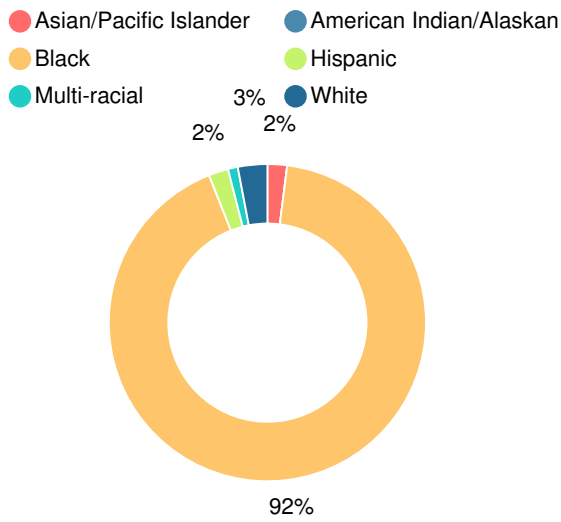

School Wide

CCRPI Single Score

Student Mobility Rate

18.8%

School Climate Star Rating

Financial Efficiency Star Rating

Per Pupil Expenditures

Race/Ethnicity