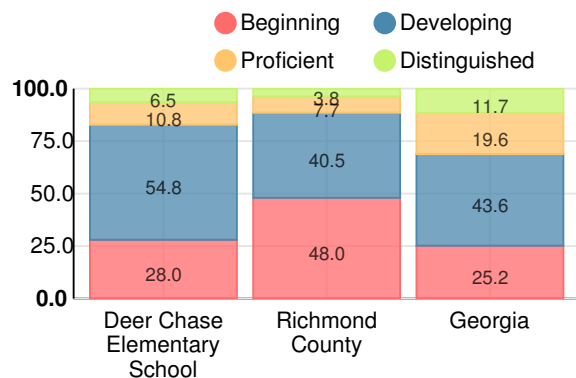

School Wide

CCRPI Single Score

Student Mobility Rate

18.8%

School Climate Star Rating

Financial Efficiency Star Rating

Per Pupil Expenditures

Race/Ethnicity

Free/Reduced-Price Lunch (FRL)

Students with Disability (SWD)

English Language Learners (ELL)

Elementary

CCRPI Score

Deer Chase Elementary School

Indicator	2017
Achievement	23.2
Progress	31.7
Gap	8.3
Challenge	1.0
CCRPI Score	64.2

English

Percent of students scoring in each performance level on 2017 Georgia Milestones for elementary grades

Mathematics

Percent of students scoring in each performance level on 2017 Georgia Milestones for elementary grades

Science

Percent of students scoring in each performance level on 2017 Georgia Milestones for elementary grades

Social Studies

Percent of students scoring in each performance level on 2017 Georgia Milestones for elementary grades