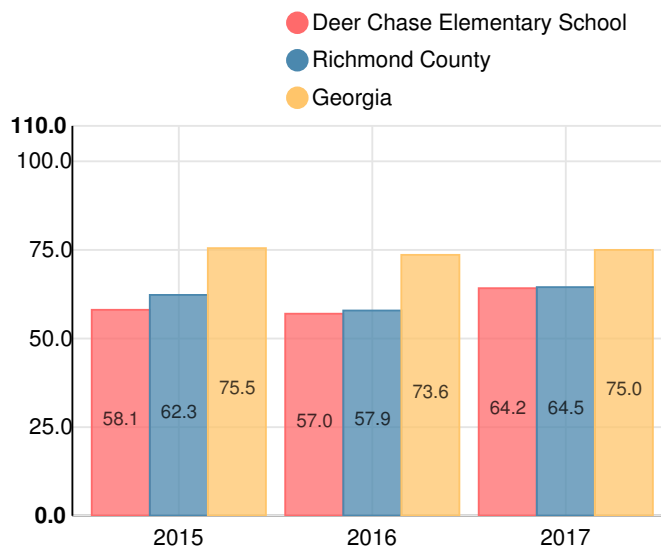

Deer Chase Elementary School

 1780 Deer Chase Ln, Augusta, GA 30815

 (706)772-6240

 Grades: K-5

 Enrollment: 507 students

Performance Snapshot

- Deer Chase Elementary School's **overall performance is higher than 22% of schools in the state** and is similar to its district.
- Its students' **academic growth is higher than 29% of schools in the state** and lower than its district.
- **43.7% of its 3rd grade students are reading at or above the grade level target.**

School Wide

CCRPI Single Score

Student Mobility Rate

18.8%

School Climate Star Rating

Financial Efficiency Star Rating

Per Pupil Expenditures

Race/Ethnicity