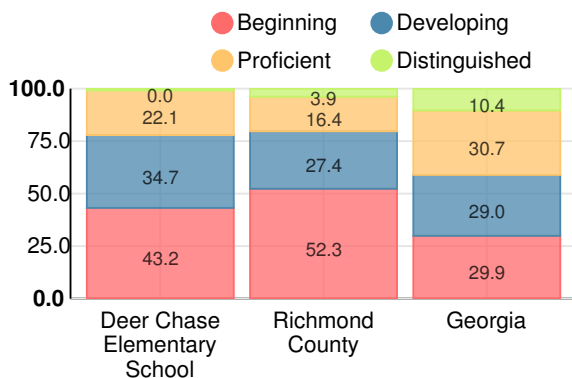

School Wide

CCRPI Single Score

Student Mobility Rate

18.8%

School Climate Star Rating

Financial Efficiency Star Rating

Per Pupil Expenditures

Race/Ethnicity

Free/Reduced-Price Lunch (FRL)

Students with Disability (SWD)

English Language Learners (ELL)

Elementary

CCRPI Score

Deer Chase Elementary School

Indicator	2017
Achievement	23.2
Progress	31.7
Gap	8.3
Challenge	1.0
CCRPI Score	64.2

English

Percent of students scoring in each performance level on 2017 Georgia Milestones for elementary grades

Mathematics

Percent of students scoring in each performance level on 2017 Georgia Milestones for elementary grades

Science

Percent of students scoring in each performance level on 2017 Georgia Milestones for elementary grades

Social Studies

Percent of students scoring in each performance level on 2017 Georgia Milestones for elementary grades