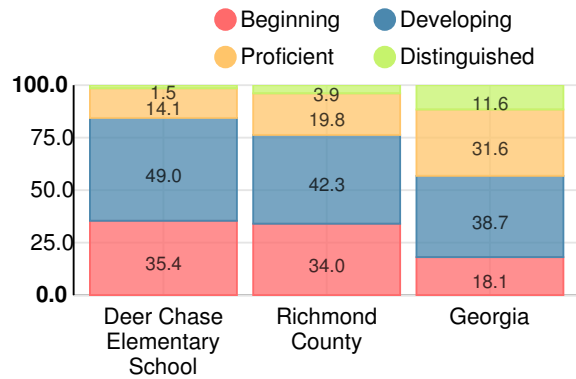

School Wide

CCRPI Single Score

Student Mobility Rate

18.8%

School Climate Star Rating

Financial Efficiency Star Rating

Per Pupil Expenditures

Race/Ethnicity

Free/Reduced-Price Lunch (FRL)

Students with Disability (SWD)

English Language Learners (ELL)

Elementary

CCRPI Score

Deer Chase Elementary School

Indicator	2017
Achievement	23.2
Progress	31.7
Gap	8.3
Challenge	1.0
CCRPI Score	64.2

English

Percent of students scoring in each performance level on 2017 Georgia Milestones for elementary grades

Mathematics

Percent of students scoring in each performance level on 2017 Georgia Milestones for elementary grades

Science

Percent of students scoring in each performance level on 2017 Georgia Milestones for elementary grades

Social Studies

Percent of students scoring in each performance level on 2017 Georgia Milestones for elementary grades