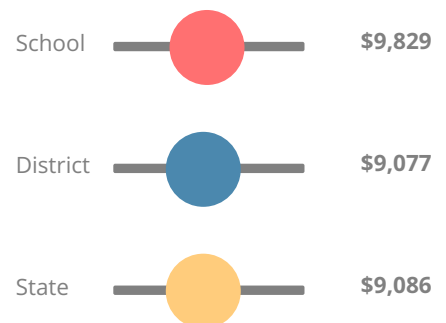

School Wide

CCRPI Single Score

Student Mobility Rate

18.8%

School Climate Star Rating

Financial Efficiency Star Rating

Per Pupil Expenditures

Race/Ethnicity