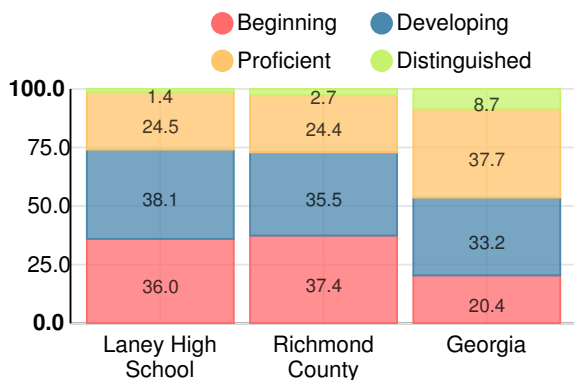

Financial Efficiency Star Rating

Per Pupil Expenditures

Race/Ethnicity

- Asian/Pacific Islander
- American Indian/Alaskan
- Black
- Hispanic
- Multi-racial
- 2%
- White

Economically Disadvantaged (ED)

- ED
- Not ED

Students with Disability (SWD)

- SWD
 - Not SWD
- 11%

English Language Learners (ELL)

- ELL
- Not ELL

High School

CCRPI Score

Laney High School

Indicator	2019
Content Mastery	38.4
Progress	76.7
Closing Gaps	63.3
Readiness	62.0
Graduation Rate	84.4
CCRPI Score	62.8

American Literature & Composition

Percent of students scoring in each performance level on 2019 Georgia Milestones

Coordinate Algebra/Algebra I

Percent of students scoring in each performance level on 2019 Georgia Milestones

Biology

Percent of students scoring in each performance level on 2019 Georgia Milestones

US History

Percent of students scoring in each performance level on 2019 Georgia Milestones

College & Career Readiness