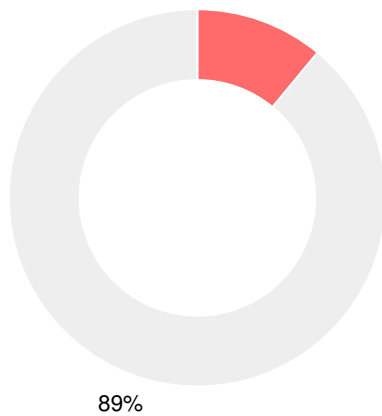

Students with Disability (SWD)

1. SWD
   - Not SWD
2. 11%