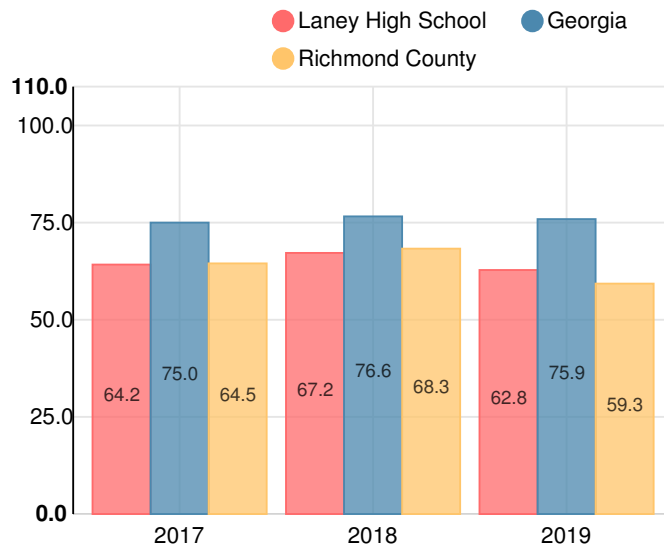

Laney High School

 1339 Laney Walker Boulevard, Augusta, GA 30904

 (706)823-6900

 Grades: 9-12

 Enrollment: 586 students

Note: For information on educator qualifications and other federal reporting requirements, [click here](#). Discipline data are available in the [K-12 Student Discipline Dashboard](#).

Performance Snapshot

- Laney High School's **overall performance is higher than 16% of schools in the state** and is higher than its district.
- Its students' **academic growth is higher than 32% of schools in the state** and higher than its district.
- Its four-year graduation rate is 84.3%**, which is **higher than 33% of high schools in the state** and higher than its district.
- 34.1% of graduates are college and career ready**.

School Wide

D62.8

Year	Laney High School
2019	D
2018	D
2017	D
2016	D
2015	D

Grade conversion	
A	90 - 100
B	80 - 89.9
C	70 - 79.9
D	60 - 69.9
F	0 - 59.9

CCRPI Single Score

Student Mobility Rate

17.3%

School Climate Star Rating