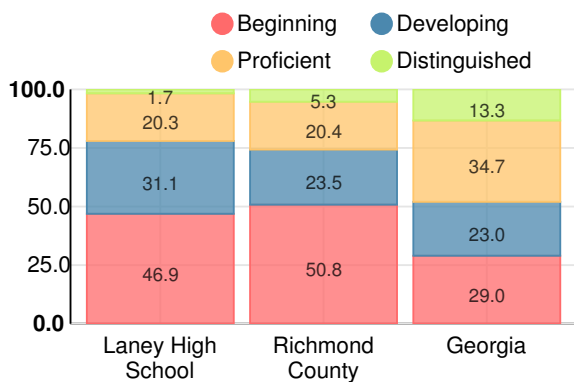

Financial Efficiency Star Rating

Per Pupil Expenditures

Race/Ethnicity

- Asian/Pacific Islander
- American Indian/Alaskan
- Black
- Hispanic
- Multi-racial
- 2%
- White

Economically Disadvantaged (ED)

- ED
- Not ED

Students with Disability (SWD)

- SWD
 - Not SWD
- 11%

English Language Learners (ELL)

- ELL
- Not ELL

High School

CCRPI Score

Laney High School

Indicator	2019
Content Mastery	38.4
Progress	76.7
Closing Gaps	63.3
Readiness	62.0
Graduation Rate	84.4
CCRPI Score	62.8

American Literature & Composition

Percent of students scoring in each performance level on 2019 Georgia Milestones

Coordinate Algebra/Algebra I

Percent of students scoring in each performance level on 2019 Georgia Milestones

Biology

Percent of students scoring in each performance level on 2019 Georgia Milestones

US History

Percent of students scoring in each performance level on 2019 Georgia Milestones

College & Career Readiness