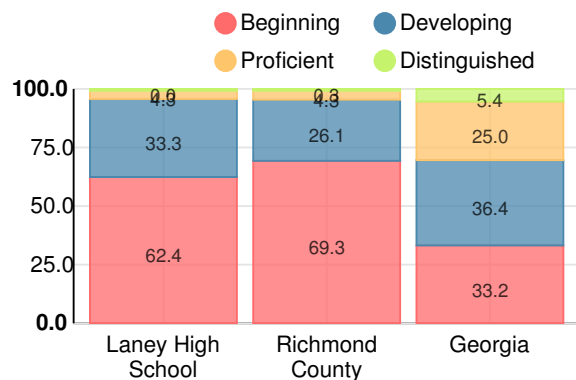

Financial Efficiency Star Rating

Per Pupil Expenditures

Race/Ethnicity

- Asian/Pacific Islander
- American Indian/Alaskan
- Black
- Hispanic
- Multi-racial
- 2%
- White

Economically Disadvantaged (ED)

- ED
- Not ED

Students with Disability (SWD)

- SWD
 - Not SWD
- 11%

English Language Learners (ELL)

- ELL
- Not ELL

High School

CCRPI Score

Laney High School

Indicator	2019
Content Mastery	38.4
Progress	76.7
Closing Gaps	63.3
Readiness	62.0
Graduation Rate	84.4
CCRPI Score	62.8

American Literature & Composition

Percent of students scoring in each performance level on 2019 Georgia Milestones

Coordinate Algebra/Algebra I

Percent of students scoring in each performance level on 2019 Georgia Milestones

Biology

Percent of students scoring in each performance level on 2019 Georgia Milestones

US History

Percent of students scoring in each performance level on 2019 Georgia Milestones

College & Career Readiness