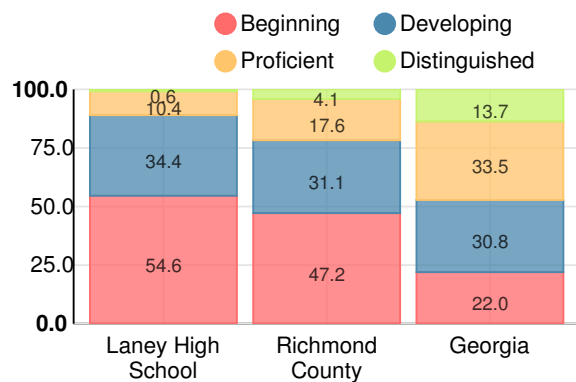

Financial Efficiency Star Rating

Per Pupil Expenditures

Race/Ethnicity

- Asian/Pacific Islander
- American Indian/Alaskan
- Black
- Hispanic
- Multi-racial
- 2%
- White

Economically Disadvantaged (ED)

- ED
- Not ED

Students with Disability (SWD)

- SWD
 - Not SWD
- 11%

English Language Learners (ELL)

- ELL
- Not ELL

High School

CCRPI Score

Laney High School

Indicator	2019
Content Mastery	38.4
Progress	76.7
Closing Gaps	63.3
Readiness	62.0
Graduation Rate	84.4
CCRPI Score	62.8

American Literature & Composition

Percent of students scoring in each performance level on 2019 Georgia Milestones

Coordinate Algebra/Algebra I

Percent of students scoring in each performance level on 2019 Georgia Milestones

Biology

Percent of students scoring in each performance level on 2019 Georgia Milestones

US History

Percent of students scoring in each performance level on 2019 Georgia Milestones

College & Career Readiness