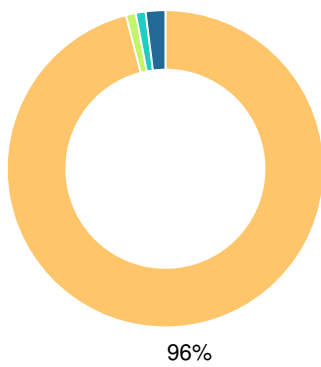

Financial Efficiency Star Rating

Per Pupil Expenditures

Race/Ethnicity

- Asian/Pacific Islander
- American Indian/Alaskan
- Black
- Hispanic
- Multi-racial
- 2%
- White

Economically Disadvantaged (ED)

- ED
- Not ED