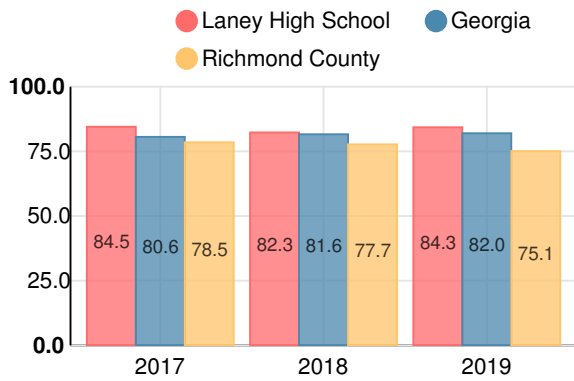

Biology

Percent of students scoring in each performance level on 2019 Georgia Milestones

US History

Percent of students scoring in each performance level on 2019 Georgia Milestones

College & Career Readiness

Percent of 12th grade students who are college and career ready

Accelerated Course Taking

Percent of high school graduates earning high school credit for accelerated enrollment

Four-Year Graduation Rate

College Enrollment Rate