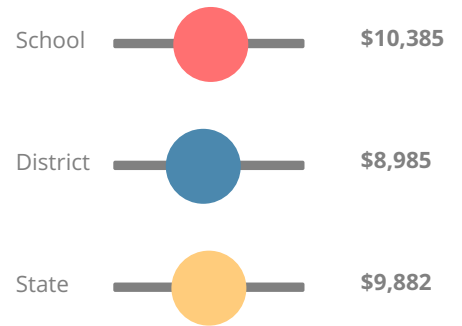

School Wide

D62.8

Year	Laney High School
2019	D
2018	D
2017	D
2016	D
2015	D

Grade conversion	
A	90 - 100
B	80 - 89.9
C	70 - 79.9
D	60 - 69.9
F	0 - 59.9

CCRPI Single Score

Student Mobility Rate

17.3%

School Climate Star Rating

Financial Efficiency Star Rating

Per Pupil Expenditures

Race/Ethnicity

- Asian/Pacific Islander
- American Indian/Alaskan
- Black
- Hispanic
- Multi-racial
- 2%
- White

Economically Disadvantaged (ED)

- ED
- Not ED