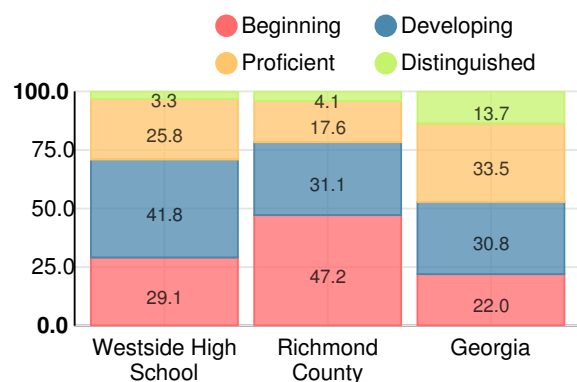

Performance Snapshot

- Westside High School's **overall performance is higher than 22% of schools in the state** and is higher than its district.
- Its students' **academic growth is higher than 47% of schools in the state** and higher than its district.
- **Its four-year graduation rate is 88.1%**, which is **higher than 49% of high schools in the state** and higher than its district.
- **38.5% of graduates are college and career ready**.

Westside High School

Indicator	2019
Content Mastery	44.7
Progress	81.0
Closing Gaps	50.0
Readiness	64.8
Graduation Rate	88.0
CCRPI Score	65.6

American Literature & Composition

Percent of students scoring in each performance level on 2019 Georgia Milestones

Coordinate Algebra/Algebra I

Percent of students scoring in each performance level on 2019 Georgia Milestones

Biology

Percent of students scoring in each performance level on 2019 Georgia Milestones

US History

Percent of students scoring in each performance level on 2019 Georgia Milestones

College & Career Readiness

Percent of 12th grade students who are college and career ready

Accelerated Course Taking

Percent of high school graduates earning high school credit for accelerated enrollment