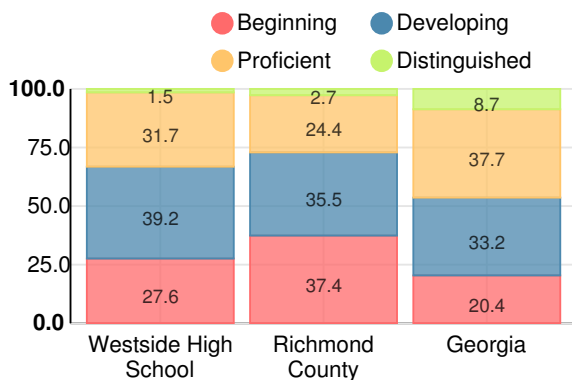

Performance Snapshot

- Westside High School's **overall performance is higher than 22% of schools in the state** and is higher than its district.
- Its students' **academic growth is higher than 47% of schools in the state** and higher than its district.
- **Its four-year graduation rate is 88.1%**, which is **higher than 49% of high schools in the state** and higher than its district.
- **38.5% of graduates are college and career ready**.

School Wide

D65.6

Year	Westside High School
2019	D
2018	D
2017	C
2016	C
2015	B

Grade conversion	
A	90 - 100
B	80 - 89.9
C	70 - 79.9
D	60 - 69.9
F	0 - 59.9

CCRPI Single Score

Student Mobility Rate

25.5%

School Climate Star Rating

Financial Efficiency Star Rating

Per Pupil Expenditures

Race/Ethnicity

Economically Disadvantaged (ED)

Students with Disability (SWD)

English Language Learners (ELL)

High School

CCRPI Score

Westside High School

Indicator	2019
Content Mastery	44.7
Progress	81.0
Closing Gaps	50.0
Readiness	64.8
Graduation Rate	88.0
CCRPI Score	65.6

American Literature & Composition

Percent of students scoring in each performance level on 2019 Georgia Milestones