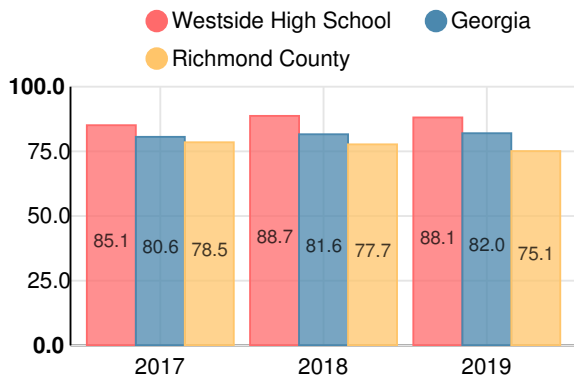

Four-Year Graduation Rate