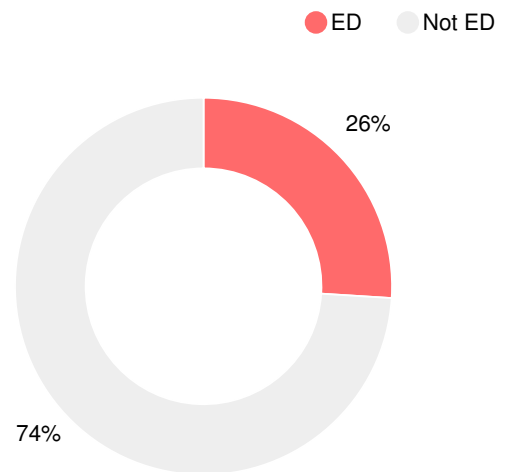

School Wide

D65.6

Year	Westside High School
2019	D
2018	D
2017	C
2016	C
2015	B

Grade conversion	
A	90 - 100
B	80 - 89.9
C	70 - 79.9
D	60 - 69.9
F	0 - 59.9

CCRPI Single Score

Student Mobility Rate

25.5%

School Climate Star Rating

Financial Efficiency Star Rating

Per Pupil Expenditures

Race/Ethnicity

Economically Disadvantaged (ED)

Students with Disability (SWD)

English Language Learners (ELL)

High School

CCRPI Score

Westside High School

Indicator	2019
Content Mastery	44.7
Progress	81.0
Closing Gaps	50.0
Readiness	64.8
Graduation Rate	88.0
CCRPI Score	65.6

American Literature & Composition

Percent of students scoring in each performance level on 2019 Georgia Milestones