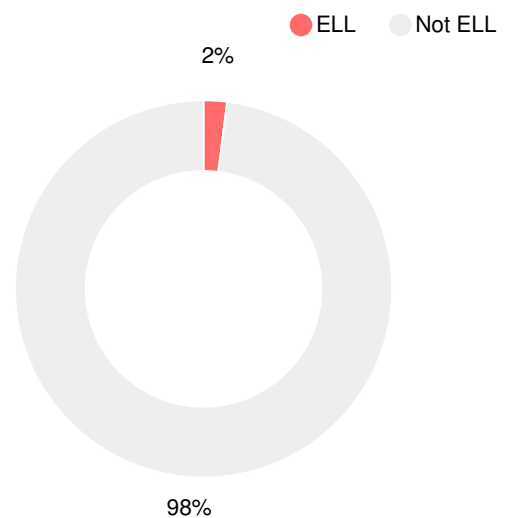

Financial Efficiency Star Rating

Per Pupil Expenditures

Race/Ethnicity

Economically Disadvantaged (ED)

Students with Disability (SWD)

English Language Learners (ELL)

High School

CCRPI Score

Westside High School

Indicator	2019
Content Mastery	44.7
Progress	81.0
Closing Gaps	50.0
Readiness	64.8
Graduation Rate	88.0
CCRPI Score	65.6

American Literature & Composition

Percent of students scoring in each performance level on 2019 Georgia Milestones