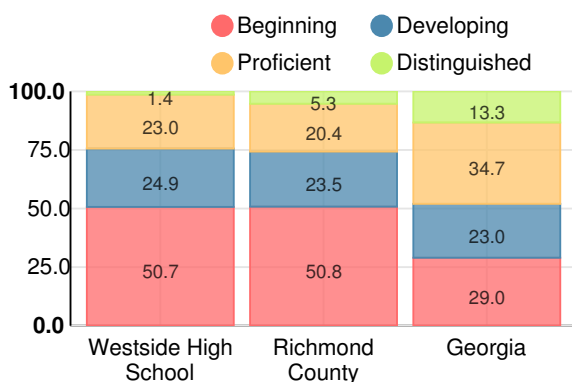

Performance Snapshot

- Westside High School's **overall performance is higher than 22% of schools in the state** and is higher than its district.
- Its students' **academic growth is higher than 47% of schools in the state** and higher than its district.
- **Its four-year graduation rate is 88.1%**, which is **higher than 49% of high schools in the state** and higher than its district.
- **38.5% of graduates are college and career ready**.

Financial Efficiency Star Rating

Per Pupil Expenditures

Race/Ethnicity

Economically Disadvantaged (ED)

Students with Disability (SWD)

English Language Learners (ELL)

High School

CCRPI Score

Westside High School

Indicator	2019
Content Mastery	44.7
Progress	81.0
Closing Gaps	50.0
Readiness	64.8
Graduation Rate	88.0
CCRPI Score	65.6

American Literature & Composition

Percent of students scoring in each performance level on 2019 Georgia Milestones

Coordinate Algebra/Algebra I

Percent of students scoring in each performance level on 2019 Georgia Milestones

Biology

Percent of students scoring in each performance level on 2019 Georgia Milestones

US History