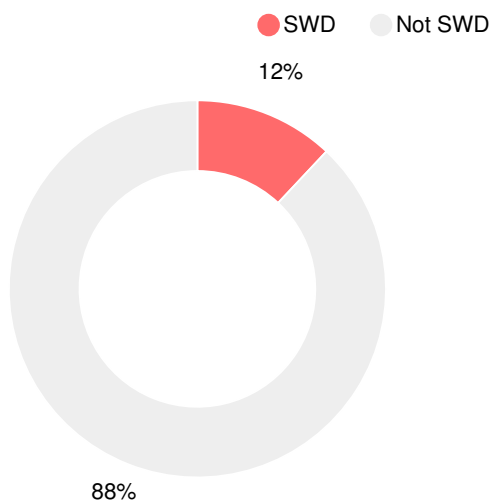

School Wide

D65.6

Year	Westside High School
2019	D
2018	D
2017	C
2016	C
2015	B

Grade conversion	
A	90 - 100
B	80 - 89.9
C	70 - 79.9
D	60 - 69.9
F	0 - 59.9

CCRPI Single Score

Student Mobility Rate

25.5%

School Climate Star Rating

Financial Efficiency Star Rating

Per Pupil Expenditures

Race/Ethnicity

Economically Disadvantaged (ED)

Students with Disability (SWD)

English Language Learners (ELL)

High School

CCRPI Score

Westside High School

Indicator	2019
Content Mastery	44.7
Progress	81.0
Closing Gaps	50.0
Readiness	64.8
Graduation Rate	88.0
CCRPI Score	65.6

American Literature & Composition

Percent of students scoring in each performance level on 2019 Georgia Milestones