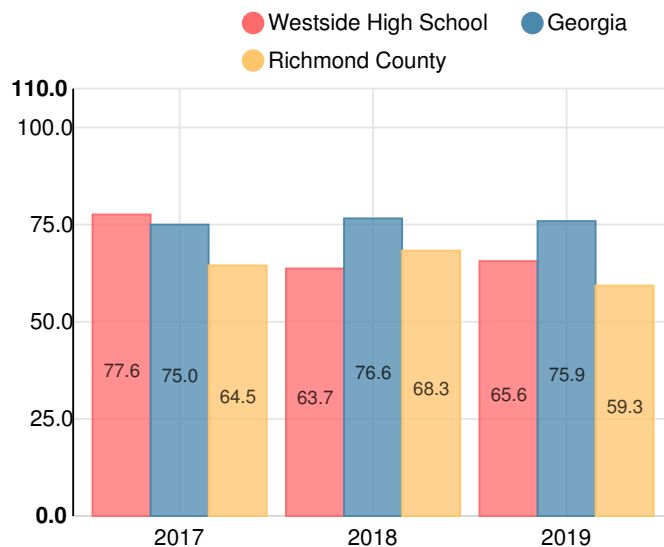

Westside High School

 1002 Patriot's Way, Augusta, GA 30907

 (706)868-4030

 Grades: 9-12

 Enrollment: 853 students

Note: For information on educator qualifications and other federal reporting requirements, [click here](#). Discipline data are available in the [K-12 Student Discipline Dashboard](#).

Performance Snapshot

- Westside High School's **overall performance is higher than 22% of schools in the state** and is higher than its district.
- Its students' **academic growth is higher than 47% of schools in the state** and higher than its district.
- **Its four-year graduation rate is 88.1%**, which is **higher than 49% of high schools in the state** and higher than its district.
- **38.5% of graduates are college and career ready**.

School Wide

D65.6

Year	Westside High School
2019	D
2018	D
2017	C
2016	C
2015	B

Grade conversion	
A	90 - 100
B	80 - 89.9
C	70 - 79.9
D	60 - 69.9
F	0 - 59.9

CCRPI Single Score

Student Mobility Rate

25.5%

School Climate Star Rating