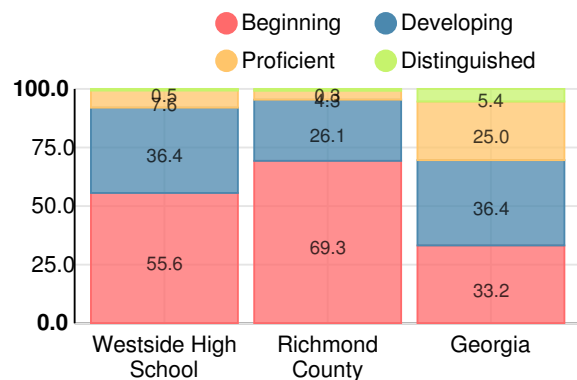

Performance Snapshot

- Westside High School's **overall performance is higher than 22% of schools in the state** and is higher than its district.
- Its students' **academic growth is higher than 47% of schools in the state** and higher than its district.
- **Its four-year graduation rate is 88.1%**, which is **higher than 49% of high schools in the state** and higher than its district.
- **38.5% of graduates are college and career ready**.

Financial Efficiency Star Rating

Per Pupil Expenditures

Race/Ethnicity

Economically Disadvantaged (ED)

Students with Disability (SWD)

English Language Learners (ELL)

High School

CCRPI Score

Westside High School

Indicator	2019
Content Mastery	44.7
Progress	81.0
Closing Gaps	50.0
Readiness	64.8
Graduation Rate	88.0
CCRPI Score	65.6

American Literature & Composition

Percent of students scoring in each performance level on 2019 Georgia Milestones

Coordinate Algebra/Algebra I

Percent of students scoring in each performance level on 2019 Georgia Milestones

Biology

Percent of students scoring in each performance level on 2019 Georgia Milestones

US History