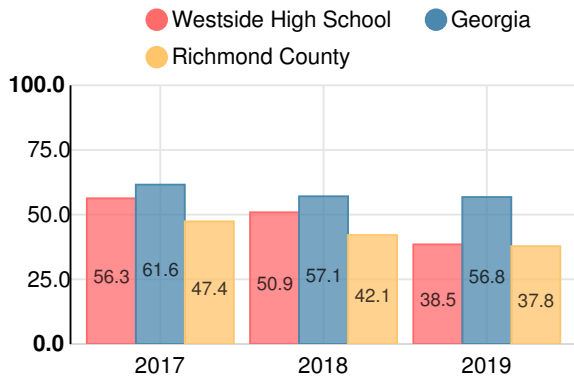

Performance Snapshot

- Westside High School's **overall performance is higher than 22% of schools in the state** and is higher than its district.
- Its students' **academic growth is higher than 47% of schools in the state** and higher than its district.
- **Its four-year graduation rate is 88.1%**, which is **higher than 49% of high schools in the state** and higher than its district.
- **38.5% of graduates are college and career ready**.

Westside High School

Indicator	2019
Content Mastery	44.7
Progress	81.0
Closing Gaps	50.0
Readiness	64.8
Graduation Rate	88.0
CCRPI Score	65.6

American Literature & Composition

Percent of students scoring in each performance level on 2019 Georgia Milestones

Coordinate Algebra/Algebra I

Percent of students scoring in each performance level on 2019 Georgia Milestones

Biology

Percent of students scoring in each performance level on 2019 Georgia Milestones

US History

Percent of students scoring in each performance level on 2019 Georgia Milestones

College & Career Readiness

Percent of 12th grade students who are college and career ready

Accelerated Course Taking

Percent of high school graduates earning high school credit for accelerated enrollment