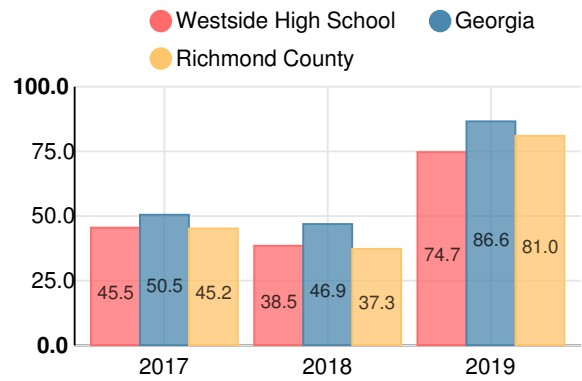

Performance Snapshot

- Westside High School's **overall performance is higher than 22% of schools in the state** and is higher than its district.
- Its students' **academic growth is higher than 47% of schools in the state** and higher than its district.
- **Its four-year graduation rate is 88.1%**, which is **higher than 49% of high schools in the state** and higher than its district.
- **38.5% of graduates are college and career ready**.

Westside High School

Indicator	2019
Content Mastery	44.7
Progress	81.0
Closing Gaps	50.0
Readiness	64.8
Graduation Rate	88.0
CCRPI Score	65.6

American Literature & Composition

Percent of students scoring in each performance level on 2019 Georgia Milestones

Coordinate Algebra/Algebra I

Percent of students scoring in each performance level on 2019 Georgia Milestones

Biology

Percent of students scoring in each performance level on 2019 Georgia Milestones

US History

Percent of students scoring in each performance level on 2019 Georgia Milestones

College & Career Readiness

Percent of 12th grade students who are college and career ready

Accelerated Course Taking

Percent of high school graduates earning high school credit for accelerated enrollment