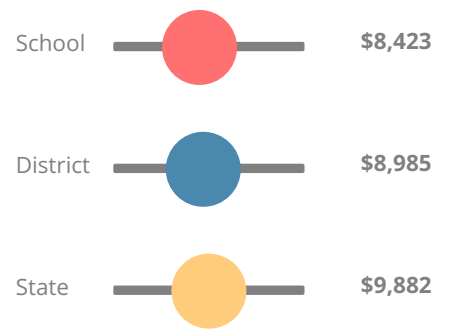

School Wide

D65.6

Year	Westside High School
2019	D
2018	D
2017	C
2016	C
2015	B

Grade conversion	
A	90 - 100
B	80 - 89.9
C	70 - 79.9
D	60 - 69.9
F	0 - 59.9

CCRPI Single Score

Student Mobility Rate

25.5%

School Climate Star Rating

Financial Efficiency Star Rating

Per Pupil Expenditures

Race/Ethnicity

Economically Disadvantaged (ED)

Students with Disability (SWD)

English Language Learners (ELL)

High School

CCRPI Score