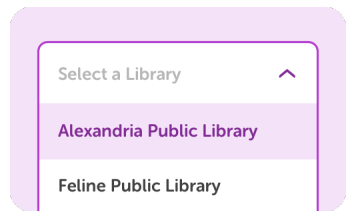

Link your school and library Beanstack profiles!

Make sure all your logged reading counts at your library too. That means more challenges, badges, and achievements—with less work!

1

**Sign in to your school
Beanstack account.**

2

**Find the Link
Profile button.**

3

**Select your library
and log in.**

4

**Your profiles
are linked!**