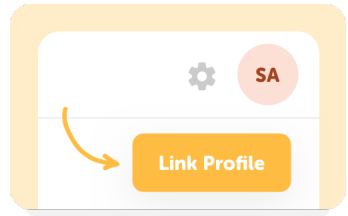

Link your school and library Beanstack profiles!

Make sure all your logged reading counts at your library too. That means more challenges, badges, and achievements—with less work!

1

**Sign in to your school
Beanstack account.**

2

**Find the Link
Profile button.**

3

**Select your library
and log in.**

4

**Your profiles
are linked!**