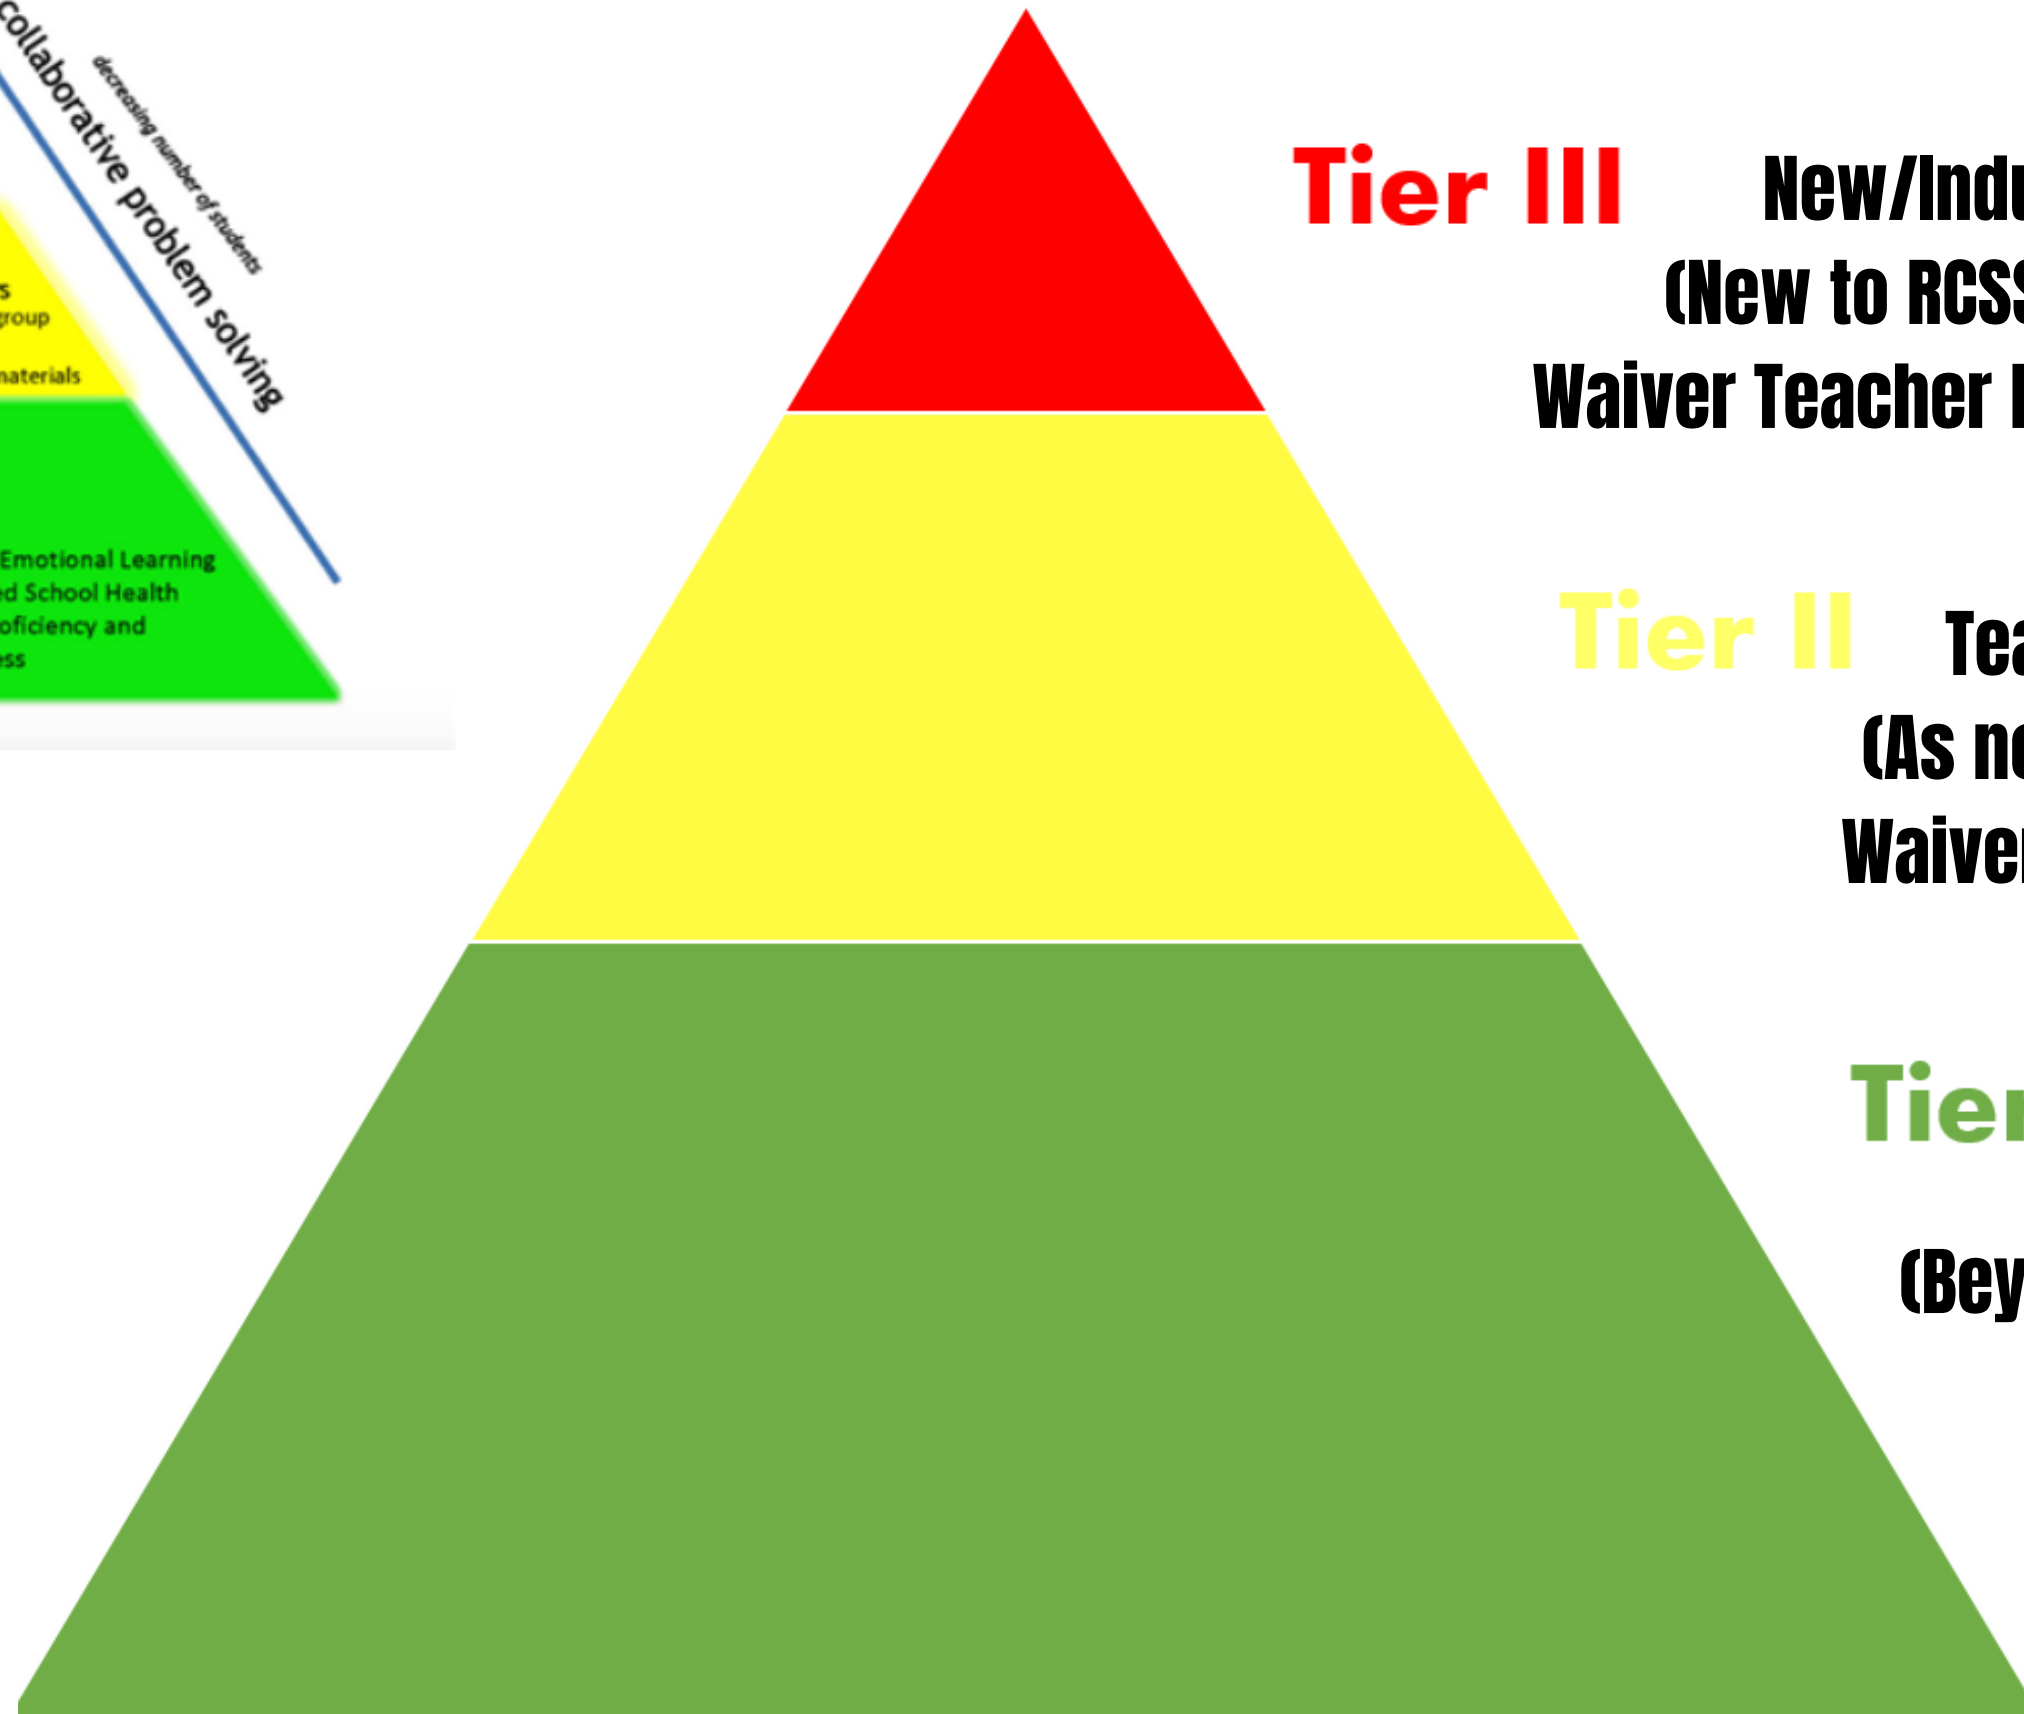

Multi-Tiered System of Support

Students

Teachers

Tier III **New/Induction Teachers**
(New to RCSS/New to Teaching)
Waiver Teacher Less than 1 year in RCSS

Tier II **Teacher Support 1/2 areas**
(As noted on Form: Need-based)
Waiver Teachers 2+ years in RCSS

Tier I **Veteran Teachers**
(Beyond 3 years of teaching in RCSS)
Full Certification