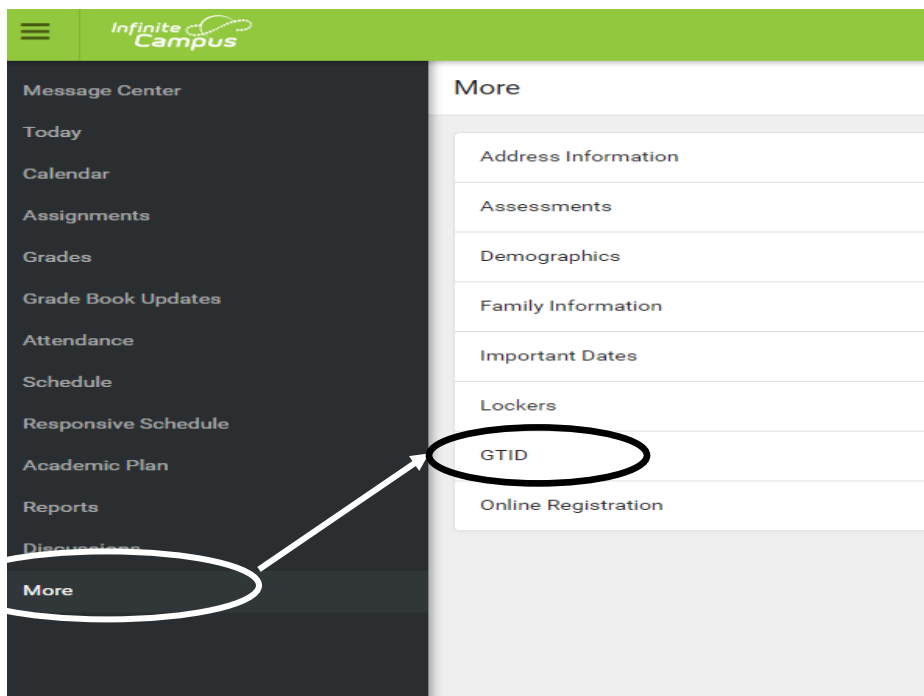

# How to find your child's GTID number

1. Click on the "Parents" tab on the Richmond County website at [www.rcboe.org](http://www.rcboe.org) or on Meadowbrook's website at [meadowbrook.rcboe.org](http://meadowbrook.rcboe.org) and select "Parent Portal Log In". Please log in with your username and password.

2. Once you successfully log in to the Parent Portal, Select "More" than select "GTID" to the right of the page, which will now allow you to view your child's GTID number.