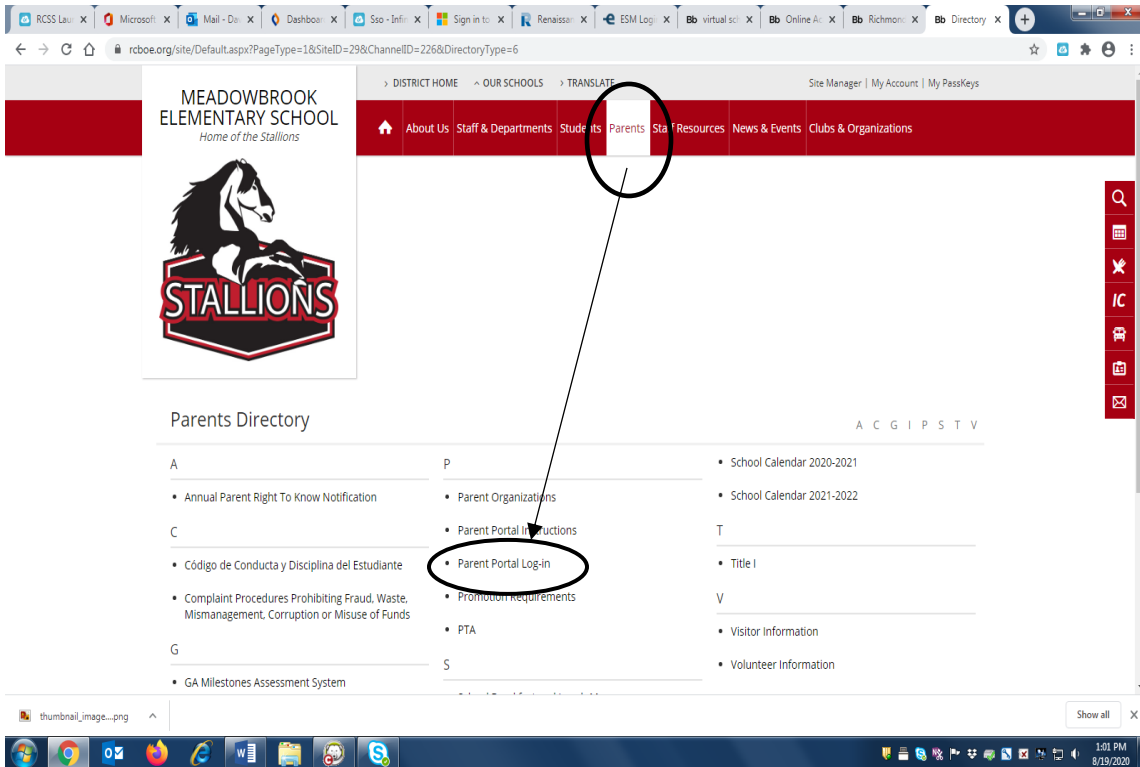

# How to find your child's GTID number

1. Click on the "Parents" tab on the Richmond County website at [www.rcboe.org](http://www.rcboe.org) or on Meadowbrook's website at [meadowbrook.rcboe.org](http://meadowbrook.rcboe.org) and select "Parent Portal Log In". Please log in with your username and password.

2. Once you successfully log in to the Parent Portal, Select "More" than select "GTID" to the right of the page, which will now allow you to view your child's GTID number.