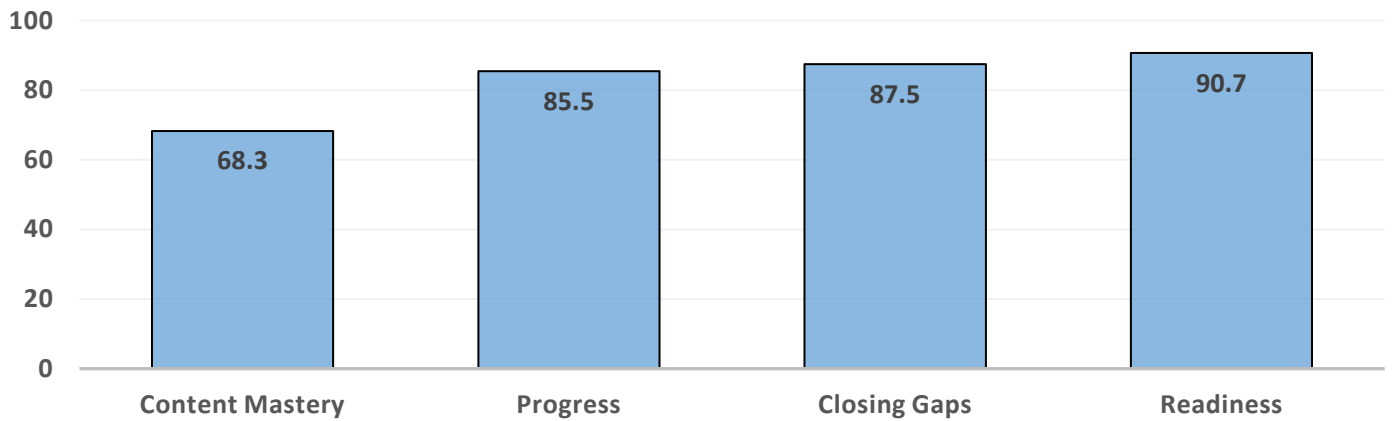

Freedom Park K8 School (Elementary) 2022-2023 CCRPI Scores

Freedom Park K8 School (Middle) 2022-2023 CCRPI Scores

College and Career Ready Performance Index (CCRPI) is Georgia's statewide accountability system. The CCRPI assesses how well students are prepared for college and careers, and ensures that schools are focused on improving achievement among all students. The index measures student achievement on indicators such as content mastery, student growth on progress, subgroup performance on closing gaps, and various areas including Lexile performance, attendance, and other academic based measurements. Schools earn CCRPI points based on indicators that vary by grade and school level and align with measures of college- and career-readiness. Each individual component score is on a scale of 0-100. Additional data for CCRPI can be found at this address: <https://ccrpi.gadoe.org/>