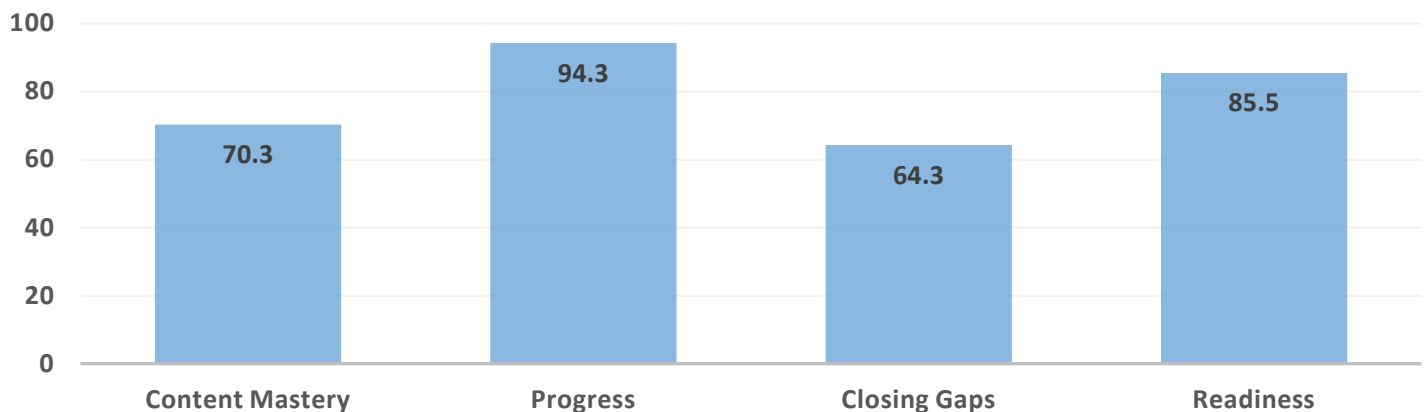

Freedom Park K8 School (Elementary) 2022-2023 CCRPI Scores

Freedom Park K8 School (Middle) 2022-2023 CCRPI Scores

College and Career Ready Performance Index (CCRPI) is Georgia's statewide accountability system. The CCRPI assesses how well students are prepared for college and careers, and ensures that schools are focused on improving achievement among all students. The index measures student achievement on indicators such as content mastery, student growth on progress, subgroup performance on closing gaps, and various areas including Lexile performance, attendance, and other academic based measurements. Schools earn CCRPI points based on indicators that vary by grade and school level and align with measures of college- and career-readiness. Each individual component score is on a scale of 0-100. Additional data for CCRPI can be found at this address: <https://ccrpi.gadoe.org/>