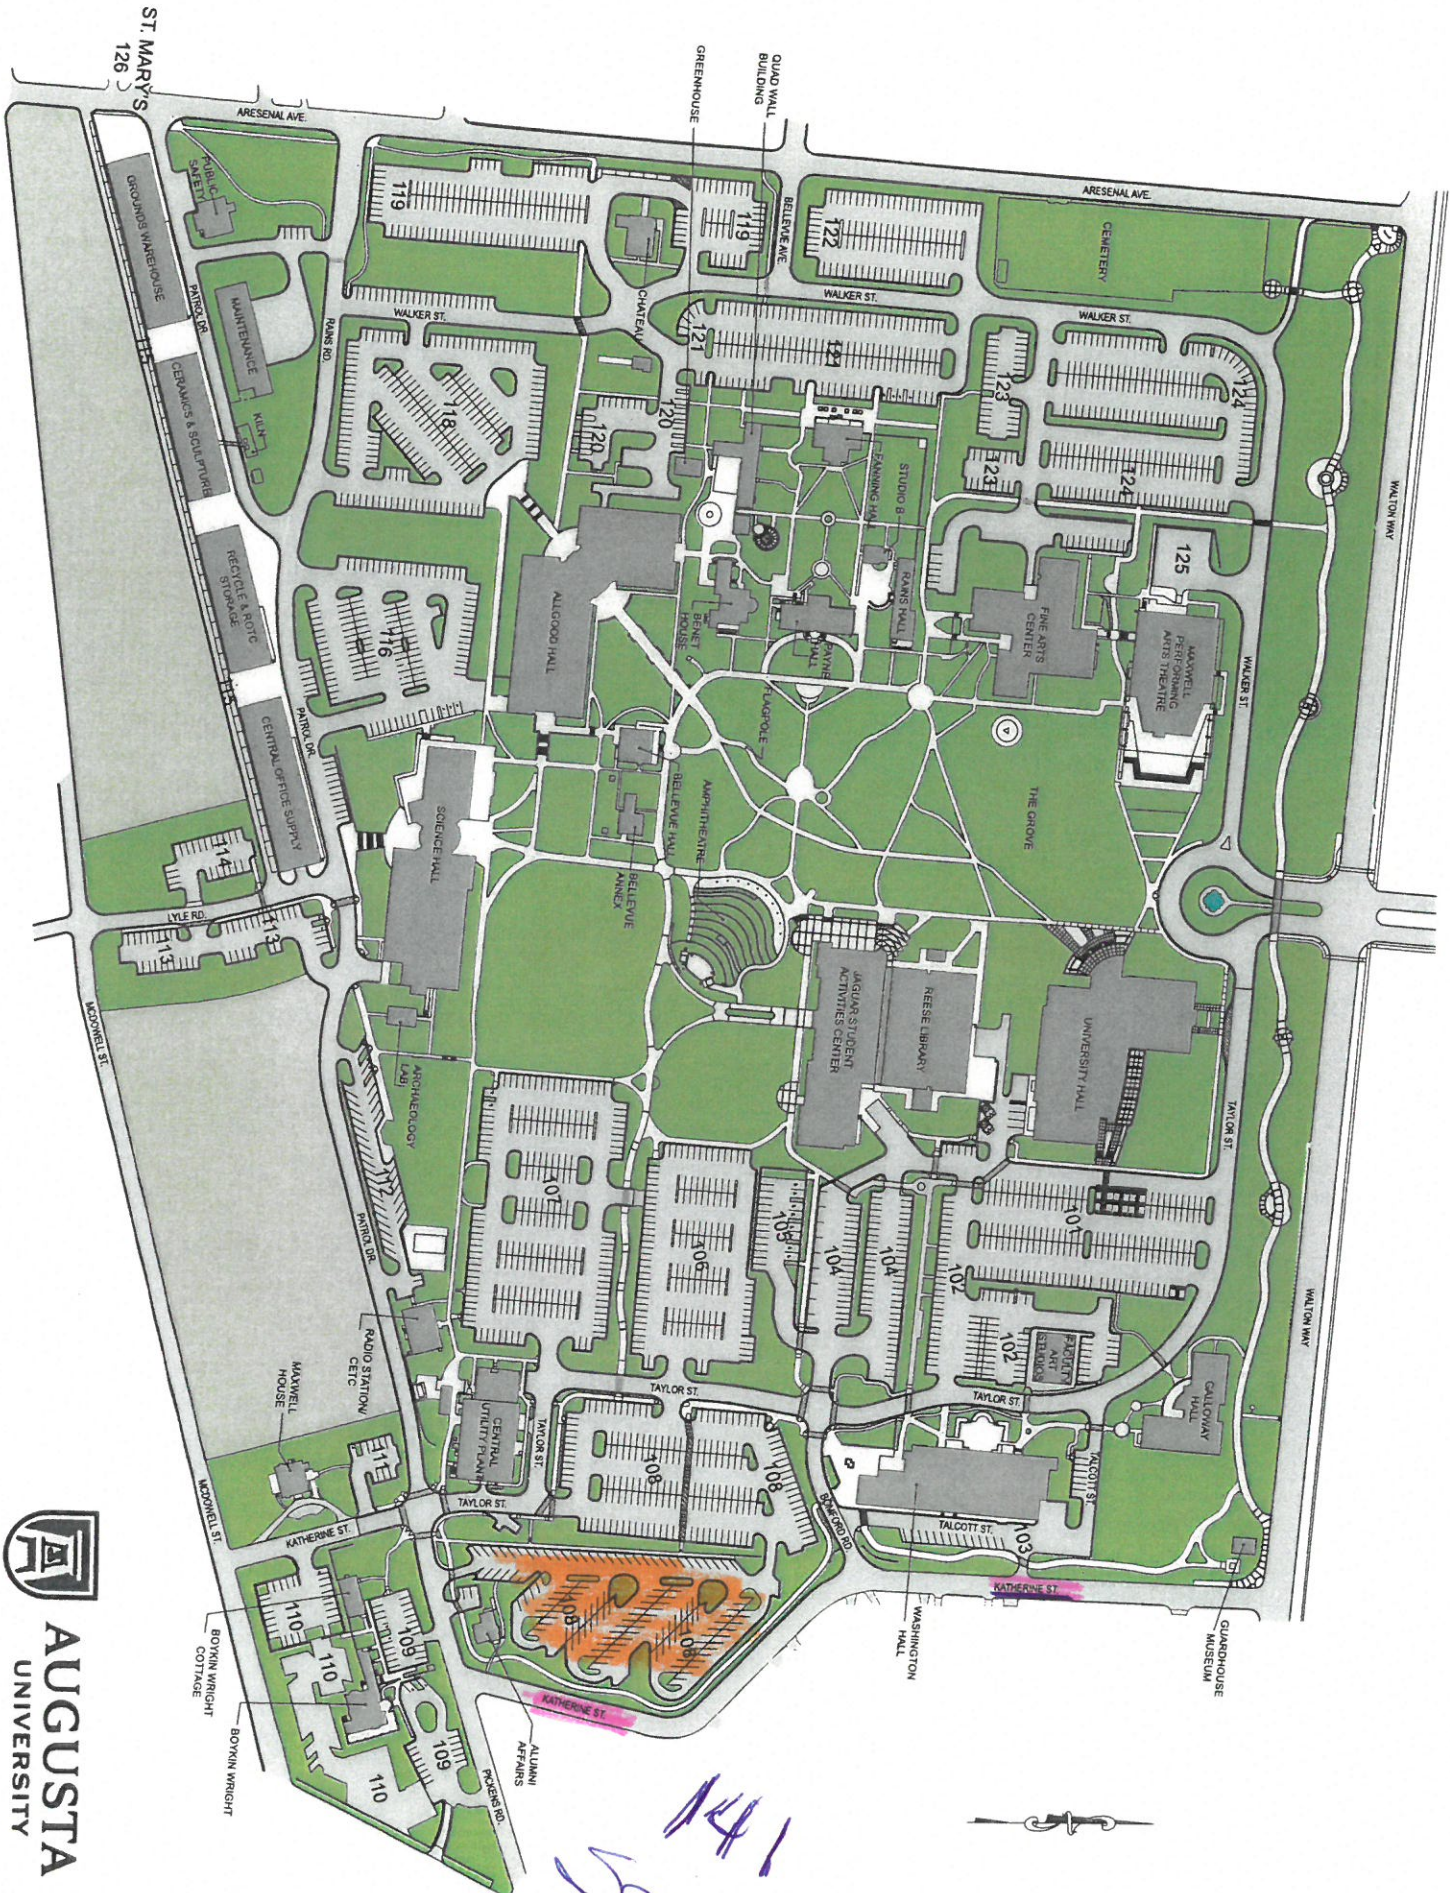

141
spaces

AUGUSTA
UNIVERSITY

SUMMERVILLE CAMPUS

ST. MARY'S
126