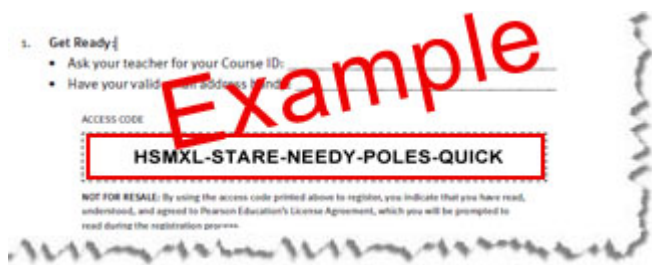

MathXL® for School

Dear Student:

Your teacher has set up a MathXL for School course for you named Pre-Cal Online 20-21 using *Demana: Precalculus: Graphical, Numerical, Algebraic Common Core 9e*. In order to join this class, you will first need to register for MathXL for School, then enroll in your teacher's course. We recommend that a teacher or parent guide you through this process using the instructions below.

1. Registering for MathXL for School

Before you begin, make sure you have:

Your email address--It is best to use your school-issued email address if you have one.

An access code--In most cases, your teacher should have given you a handout that includes a student access code (see example below). If you do not have an access code, contact your teacher.

Your teacher's course ID--The Course ID for your class is **XL0A-A1CZ-7021-40N3**

To register, go to www.MathXLforSchool.com and click the Student button under Register. Then, follow the instructions on the screen.

2. Enrolling in your teacher's course

After registering, go to MathXLforSchool.com and log in with your username and password. You will need to enter your teacher's Course ID which is: **XL0A-A1CZ-7021-40N3**

After enrolling in your course, you are ready to start working in MathXL for School.

3. Keep track of your login information

Be sure to write down your username and password on this page. If your teacher gives you a letter for your parents about MathXL for School, you may also need to record your username and password on that letter in the spaces provided.

Username: _____

Password: _____

You should only login to MathXL for School with your own username in order to receive credit for the work you do.

Sincerely,

The MathXL for School Product Team

P.S.: For additional help, refer to these resources:

- Download a step-by-step visual walkthrough on registering and enrolling: <http://www.mathxforschool.com/support/marketing/student-visual-walkthrough>
- Watch a video on how to register and enroll: <https://www.mathxforschool.com/support/marketing/how-to-videos/student-registration>
- Get additional help: <http://www.mathxforschool.com/support/marketing/getting-started-students/>