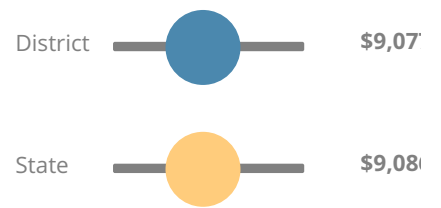

Student Mobility Rate

29.7%

Financial Efficiency Star Rating

Per Pupil Expenditures