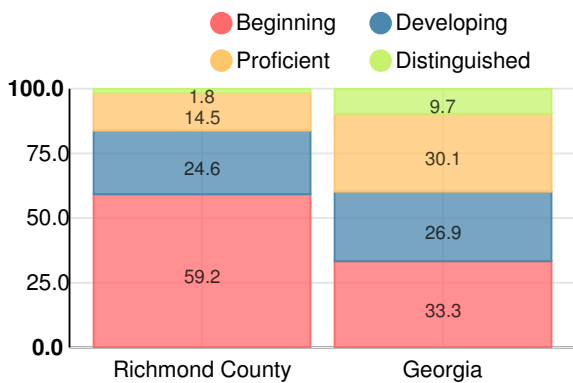

Social Studies

Percent of students scoring in each performance level on 2017 Georgia Milestones for elementary grades

Reading at or above the Grade Level Target (3rd Grade)

Percent of students in grade 3 achieving Lexile measure equal to or greater than 650

Reading at or above the Grade Level Target (5th Grade)

Percent of students in grade 5 achieving Lexile measure equal to or greater than 850

Middle School

English

Percent of students scoring in each performance level on 2017 Georgia Milestones for middle school grades

Mathematics

Percent of students scoring in each performance level on 2017 Georgia Milestones for middle school grades

Science

Percent of students scoring in each performance level on 2017 Georgia Milestones for middle school grades