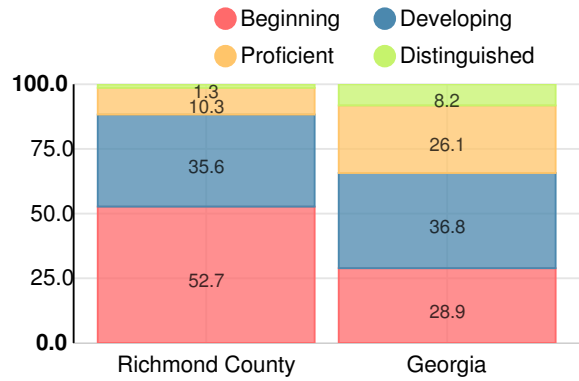

Social Studies

Percent of students scoring in each performance level on 2017 Georgia Milestones for middle school grades

Reading at or above the Grade Level Target (8th Grade)

Percent of students in grade 8 achieving Lexile measure greater than 1050

High School

American Literature & Composition

Percent of students scoring in each performance level on 2017 Georgia Milestones

Coordinate Algebra/Algebra I

Percent of students scoring in each performance level on 2017 Georgia Milestones

Biology

Percent of students scoring in each performance level on 2017 Georgia Milestones

US History

Percent of students scoring in each performance level on 2017 Georgia Milestones

College Readiness

Percent of high school graduates who are college ready