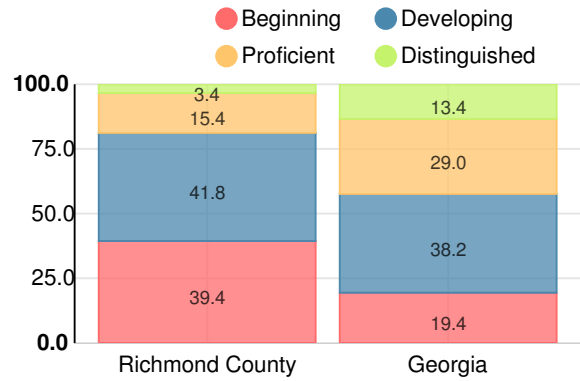

Social Studies

Percent of students scoring in each performance level on 2017 Georgia Milestones for elementary grades

Reading at or above the Grade Level Target (3rd Grade)

Percent of students in grade 3 achieving Lexile measure equal to or greater than 650

Reading at or above the Grade Level Target (5th Grade)

Percent of students in grade 5 achieving Lexile measure equal to or greater than 850

Middle School

English

Percent of students scoring in each performance level on 2017 Georgia Milestones for middle school grades

Mathematics

Percent of students scoring in each performance level on 2017 Georgia Milestones for middle school grades

Science

Percent of students scoring in each performance level on 2017 Georgia Milestones for middle school grades