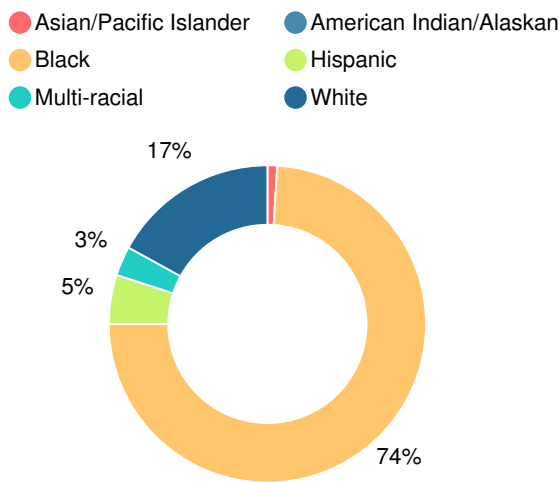

Race/Ethnicity