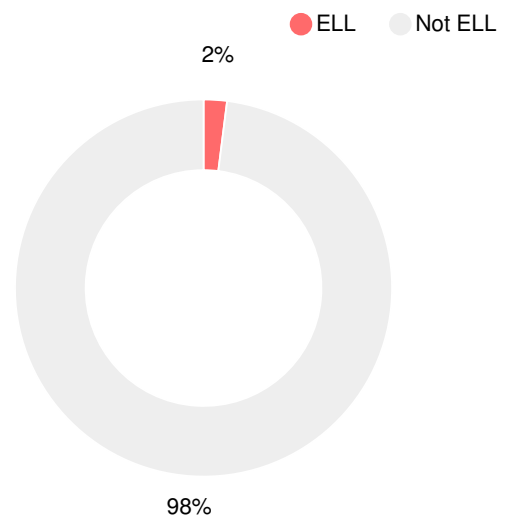

Per Pupil Expenditures

Race/Ethnicity

Free/Reduced-Price Lunch (FRL)

Students with Disability (SWD)

English Language Learners (ELL)

Elementary

English

Percent of students scoring in each performance level on 2017 Georgia Milestones for elementary grades