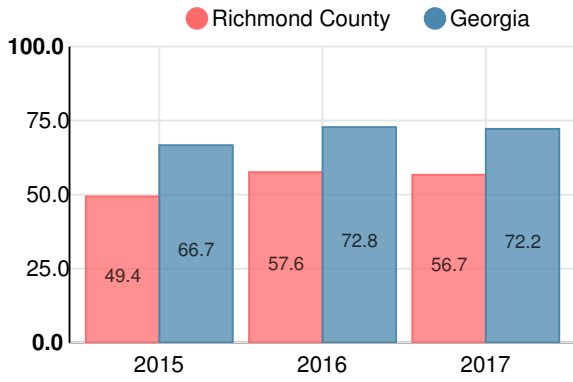

Mathematics

Percent of students scoring in each performance level on 2017 Georgia Milestones for middle school grades

Science

Percent of students scoring in each performance level on 2017 Georgia Milestones for middle school grades

Social Studies

Percent of students scoring in each performance level on 2017 Georgia Milestones for middle school grades

Reading at or above the Grade Level Target (8th Grade)

Percent of students in grade 8 achieving Lexile measure greater than 1050