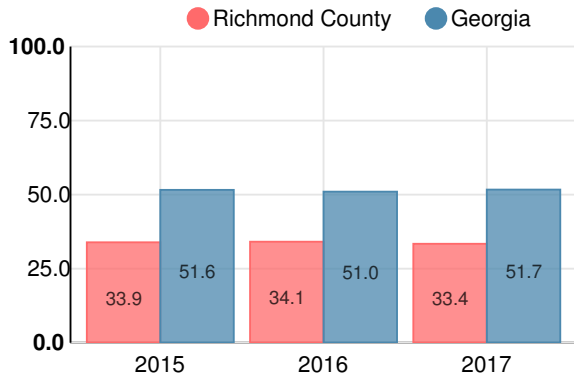

Mathematics

Percent of students scoring in each performance level on 2017 Georgia Milestones for elementary grades

Science

Percent of students scoring in each performance level on 2017 Georgia Milestones for elementary grades

Social Studies

Percent of students scoring in each performance level on 2017 Georgia Milestones for elementary grades

Reading at or above the Grade Level Target (3rd Grade)

Percent of students in grade 3 achieving Lexile measure equal to or greater than 650