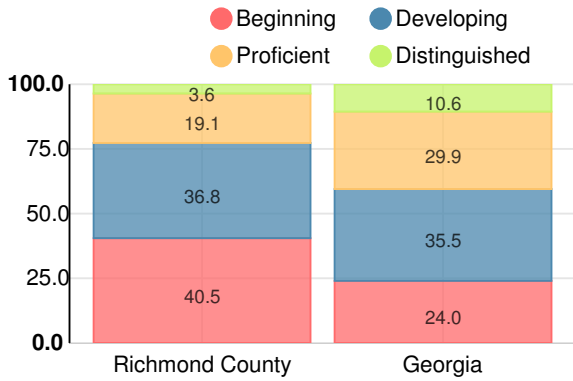

District Wide

D
64.5

Year	Richmond County
2017	D
2016	F
2015	D

Grade conversion	
A	90 - 100
B	80 - 89.9
C	70 - 79.9
D	60 - 69.9
F	0 - 59.9

CCRPI Single Score

Student Mobility Rate

29.7%

Financial Efficiency Star Rating

Per Pupil Expenditures

Race/Ethnicity

Free/Reduced-Price Lunch (FRL)

Students with Disability (SWD)

English Language Learners (ELL)

Elementary

English

Percent of students scoring in each performance level on 2017 Georgia Milestones for elementary grades

Mathematics

Percent of students scoring in each performance level on 2017 Georgia Milestones for elementary grades

Science

Percent of students scoring in each performance level on 2017 Georgia Milestones for elementary grades

Social Studies

Percent of students scoring in each performance level on 2017 Georgia Milestones for elementary grades

Reading at or above the Grade Level Target (3rd Grade)

Percent of students in grade 3 achieving Lexile measure equal to or greater than 650