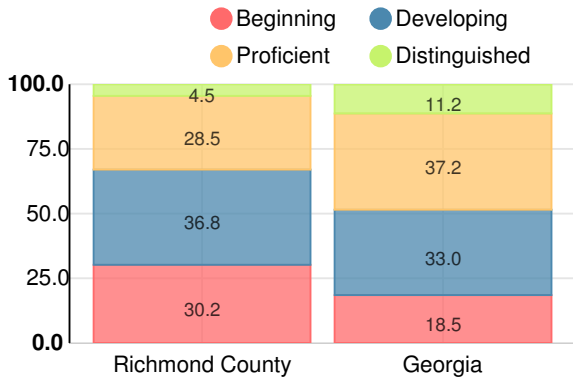

Mathematics

Percent of students scoring in each performance level on 2017 Georgia Milestones for middle school grades

Science

Percent of students scoring in each performance level on 2017 Georgia Milestones for middle school grades

Social Studies

Percent of students scoring in each performance level on 2017 Georgia Milestones for middle school grades

Reading at or above the Grade Level Target (8th Grade)

Percent of students in grade 8 achieving Lexile measure greater than 1050

High School

American Literature & Composition

Percent of students scoring in each performance level on 2017 Georgia Milestones

Coordinate Algebra/Algebra I

Percent of students scoring in each performance level on 2017 Georgia Milestones