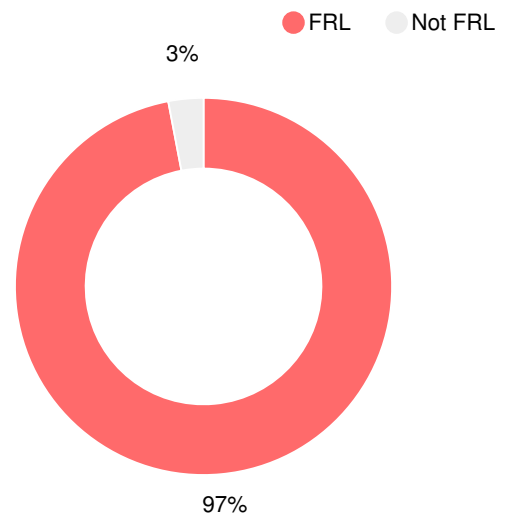

Richmond County

 864 Broad Street, Augusta, GA 30901

 (706)826-1000

 Enrollment: 29853 students

Performance Snapshot

- Richmond County's **overall performance is higher than 14% of districts.**
- Its elementary students' **academic growth is higher than 47% of districts.**
- Its middle school students' **academic growth is higher than 26% of districts.**
- Its high school students' **academic growth is higher than 44% of districts.**
- **33.4% of its 3rd grade students are reading at or above the grade level target.**
- **56.7% of its 8th grade students are reading at or above the grade level target.**
- **Its four-year graduation rate is 78.5%, which is higher than 12% of districts.**
- **47.4% of graduates are college ready.**

District Wide

D
64.5

Year	Richmond County
2017	D
2016	F
2015	D

Grade conversion	
A	90 - 100
B	80 - 89.9
C	70 - 79.9
D	60 - 69.9
F	0 - 59.9

CCRPI Single Score

Student Mobility Rate

29.7%

Financial Efficiency Star Rating

Per Pupil Expenditures

Race/Ethnicity

Free/Reduced-Price Lunch (FRL)

Students with Disability (SWD)

English Language Learners (ELL)

Elementary

English

Percent of students scoring in each performance level on 2017 Georgia Milestones for elementary grades