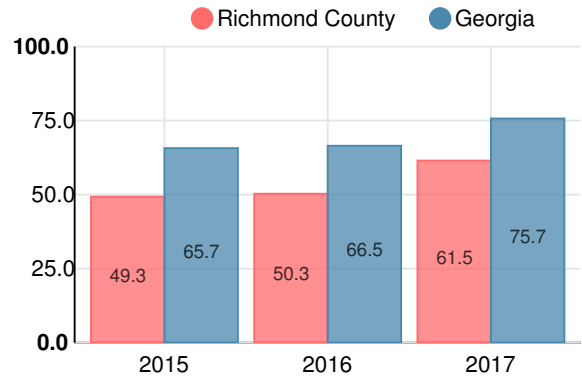

Social Studies

Percent of students scoring in each performance level on 2017 Georgia Milestones for elementary grades

Reading at or above the Grade Level Target (3rd Grade)

Percent of students in grade 3 achieving Lexile measure equal to or greater than 650

Reading at or above the Grade Level Target (5th Grade)

Percent of students in grade 5 achieving Lexile measure equal to or greater than 850

Middle School

English

Percent of students scoring in each performance level on 2017 Georgia Milestones for middle school grades