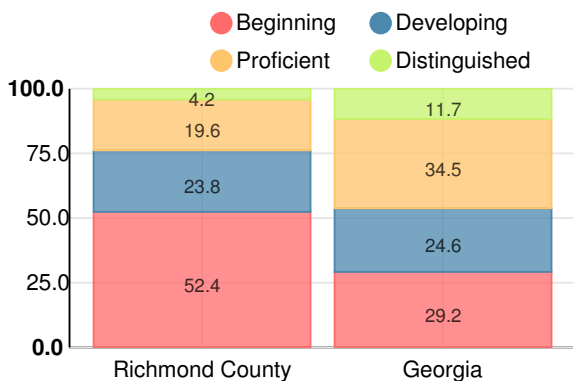

Mathematics

Percent of students scoring in each performance level on 2017 Georgia Milestones for middle school grades

Science

Percent of students scoring in each performance level on 2017 Georgia Milestones for middle school grades

Social Studies

Percent of students scoring in each performance level on 2017 Georgia Milestones for middle school grades

Reading at or above the Grade Level Target (8th Grade)

Percent of students in grade 8 achieving Lexile measure greater than 1050

High School

American Literature & Composition

Percent of students scoring in each performance level on 2017 Georgia Milestones

Coordinate Algebra/Algebra I

Percent of students scoring in each performance level on 2017 Georgia Milestones

Biology

Percent of students scoring in each performance level on 2017 Georgia Milestones

US History

Percent of students scoring in each performance level on 2017 Georgia Milestones

College Readiness

Percent of high school graduates who are college ready