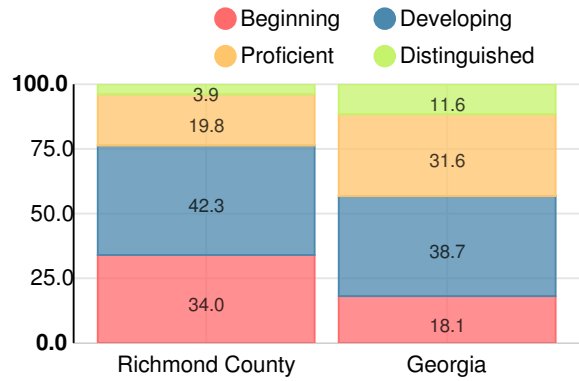

District Wide

D
64.5

Year	Richmond County
2017	D
2016	F
2015	D

Grade conversion	
A	90 - 100
B	80 - 89.9
C	70 - 79.9
D	60 - 69.9
F	0 - 59.9

CCRPI Single Score

Student Mobility Rate

29.7%

Financial Efficiency Star Rating

Per Pupil Expenditures

Race/Ethnicity

Free/Reduced-Price Lunch (FRL)

Students with Disability (SWD)

English Language Learners (ELL)

Elementary

English

Percent of students scoring in each performance level on 2017 Georgia Milestones for elementary grades

Mathematics

Percent of students scoring in each performance level on 2017 Georgia Milestones for elementary grades

Science

Percent of students scoring in each performance level on 2017 Georgia Milestones for elementary grades

Social Studies

Percent of students scoring in each performance level on 2017 Georgia Milestones for elementary grades

Reading at or above the Grade Level Target (3rd Grade)

Percent of students in grade 3 achieving Lexile measure equal to or greater than 650