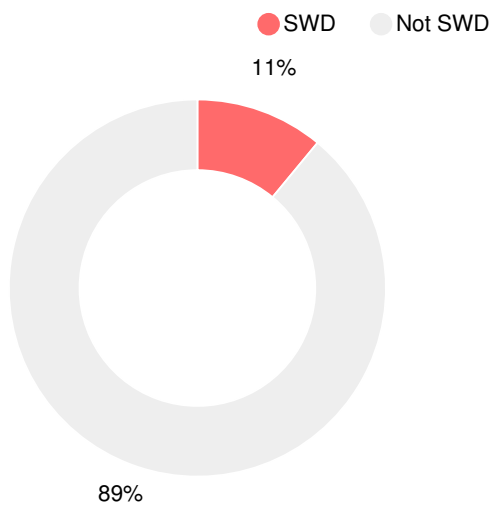

Per Pupil Expenditures

Race/Ethnicity

Free/Reduced-Price Lunch (FRL)

Students with Disability (SWD)

English Language Learners (ELL)

Elementary

English

Percent of students scoring in each performance level on 2017 Georgia Milestones for elementary grades

Social Studies

Percent of students scoring in each performance level on 2017 Georgia Milestones for elementary grades

Reading at or above the Grade Level Target (3rd Grade)

Percent of students in grade 3 achieving Lexile measure equal to or greater than 650