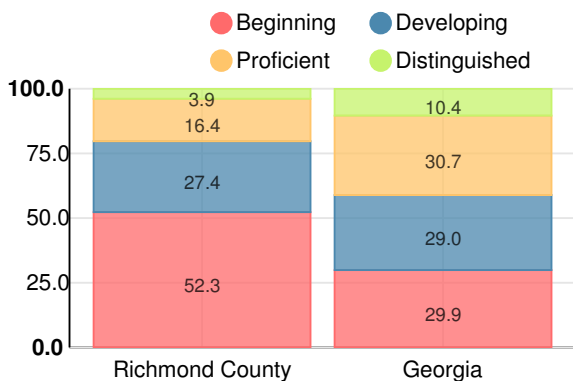

District Wide

D
64.5

Year	Richmond County
2017	D
2016	F
2015	D

Grade conversion	
A	90 - 100
B	80 - 89.9
C	70 - 79.9
D	60 - 69.9
F	0 - 59.9

CCRPI Single Score

Student Mobility Rate

29.7%

Financial Efficiency Star Rating

Per Pupil Expenditures

Race/Ethnicity

Free/Reduced-Price Lunch (FRL)

Students with Disability (SWD)

English Language Learners (ELL)

Elementary

English

Percent of students scoring in each performance level on 2017 Georgia Milestones for elementary grades

Mathematics

Percent of students scoring in each performance level on 2017 Georgia Milestones for elementary grades

Science

Percent of students scoring in each performance level on 2017 Georgia Milestones for elementary grades

Social Studies

Percent of students scoring in each performance level on 2017 Georgia Milestones for elementary grades

Reading at or above the Grade Level Target (3rd Grade)

Percent of students in grade 3 achieving Lexile measure equal to or greater than 650