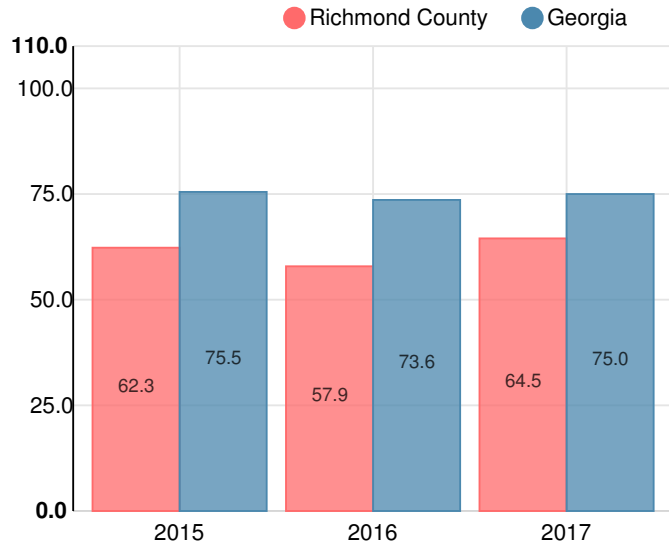

Richmond County

 864 Broad Street, Augusta, GA 30901

 (706)826-1000

 Enrollment: 29853 students

Performance Snapshot

- Richmond County's **overall performance is higher than 14% of districts.**
- Its elementary students' **academic growth is higher than 47% of districts.**
- Its middle school students' **academic growth is higher than 26% of districts.**
- Its high school students' **academic growth is higher than 44% of districts.**
- **33.4% of its 3rd grade students are reading at or above the grade level target.**
- **56.7% of its 8th grade students are reading at or above the grade level target.**
- **Its four-year graduation rate is 78.5%, which is higher than 12% of districts.**
- **47.4% of graduates are college ready.**

District Wide

D
64.5

Year	Richmond County
2017	D
2016	F
2015	D

Grade conversion	
A	90 - 100
B	80 - 89.9
C	70 - 79.9
D	60 - 69.9
F	0 - 59.9

CCRPI Single Score

Student Mobility Rate

29.7%

Financial Efficiency Star Rating