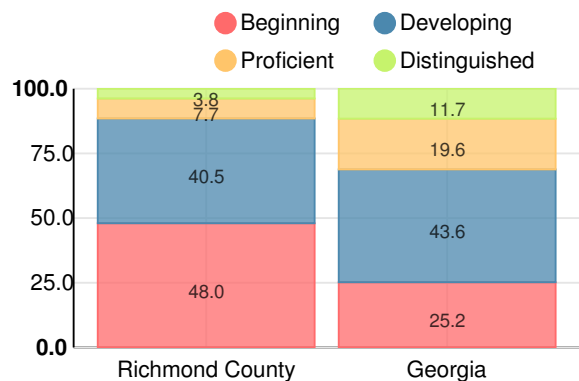

Mathematics

Percent of students scoring in each performance level on 2017 Georgia Milestones for elementary grades

Science

Percent of students scoring in each performance level on 2017 Georgia Milestones for elementary grades

Social Studies

Percent of students scoring in each performance level on 2017 Georgia Milestones for elementary grades

Reading at or above the Grade Level Target (3rd Grade)

Percent of students in grade 3 achieving Lexile measure equal to or greater than 650