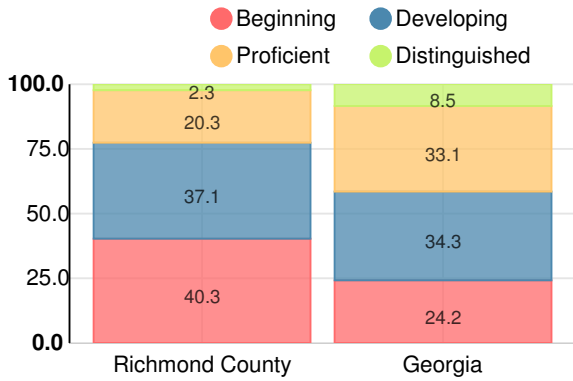

Social Studies

Percent of students scoring in each performance level on 2017 Georgia Milestones for elementary grades

Reading at or above the Grade Level Target (3rd Grade)

Percent of students in grade 3 achieving Lexile measure equal to or greater than 650

Reading at or above the Grade Level Target (5th Grade)

Percent of students in grade 5 achieving Lexile measure equal to or greater than 850

Middle School

English

Percent of students scoring in each performance level on 2017 Georgia Milestones for middle school grades

Mathematics

Percent of students scoring in each performance level on 2017 Georgia Milestones for middle school grades

Science

Percent of students scoring in each performance level on 2017 Georgia Milestones for middle school grades