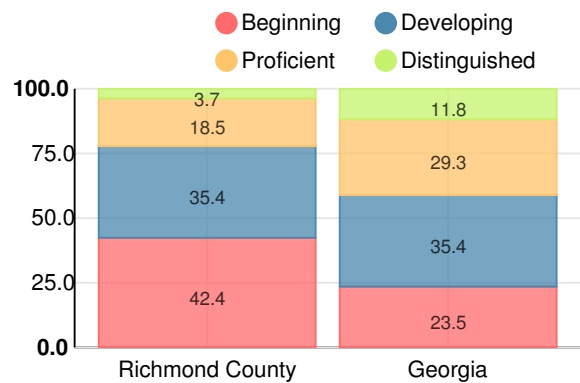

Reading at or above the Grade Level Target (5th Grade)

Percent of students in grade 5 achieving Lexile measure equal to or greater than 850

Middle School

English

Percent of students scoring in each performance level on 2017 Georgia Milestones for middle school grades

Mathematics

Percent of students scoring in each performance level on 2017 Georgia Milestones for middle school grades

Science

Percent of students scoring in each performance level on 2017 Georgia Milestones for middle school grades

Social Studies

Percent of students scoring in each performance level on 2017 Georgia Milestones for middle school grades

Reading at or above the Grade Level Target (8th Grade)

Percent of students in grade 8 achieving Lexile measure greater than 1050