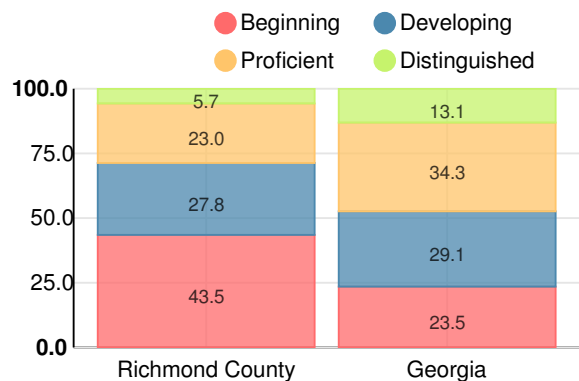

Social Studies

Percent of students scoring in each performance level on 2017 Georgia Milestones for middle school grades

Reading at or above the Grade Level Target (8th Grade)

Percent of students in grade 8 achieving Lexile measure greater than 1050

High School

American Literature & Composition

Percent of students scoring in each performance level on 2017 Georgia Milestones

Coordinate Algebra/Algebra I

Percent of students scoring in each performance level on 2017 Georgia Milestones

Biology

Percent of students scoring in each performance level on 2017 Georgia Milestones

US History

Percent of students scoring in each performance level on 2017 Georgia Milestones

College Readiness

Percent of high school graduates who are college ready