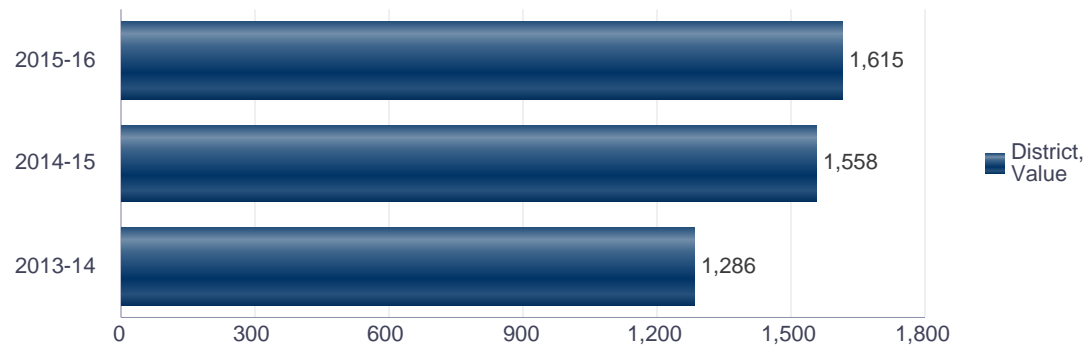

## Graduation Rate - All Students

	District	
2015-16	1,615	76.7%
2014-15	1,558	77.6%
2013-14	1,286	61.8%