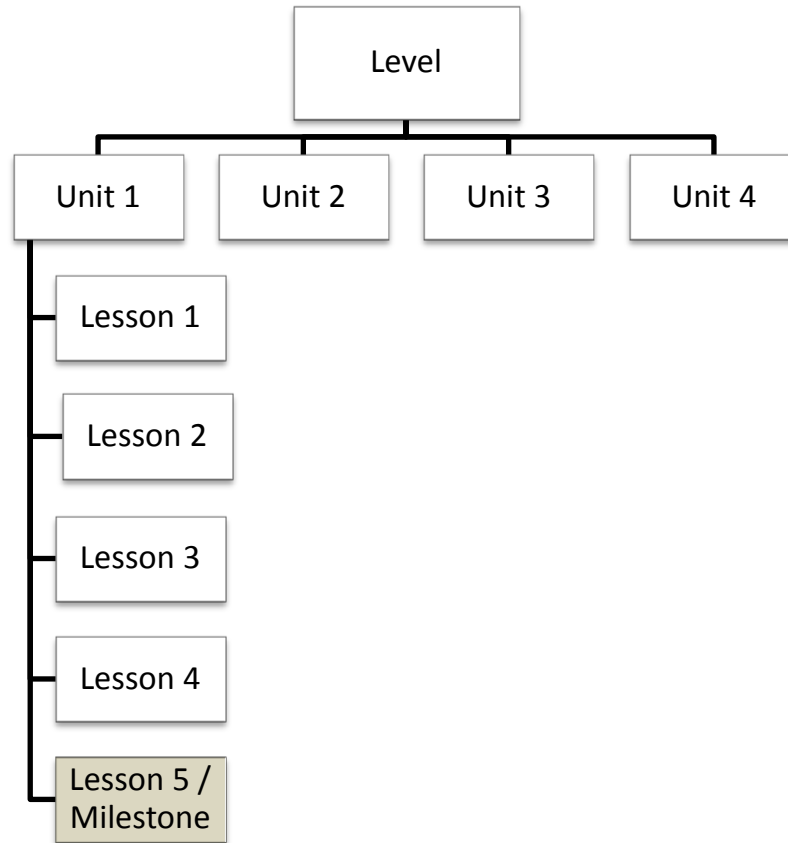

Questions about Administrator Tools:

Implementation Help Desk [\(877\) 223-9848](tel:877-223-9848) (Option 3, Option 2)
AmericasImplementation@RosettaStone.com

Technical Questions:

Global E&E Product Support: [\(877\) 223-9848](tel:877-223-9848) (Option 2, Option 2)
InstSupport@RosettaStone.com

Self-Help:

Rosetta Stone Support Portal
<http://support.rosettastone.com/en>

There are _____ levels.

It takes _____ hours to complete a level (on average).

In each level, there are _____ units.

It takes _____ hours to complete a unit (on average).

In each unit, there are _____ lessons.

Each lesson is made up of: _____,
 _____, and _____.

Core lessons take _____ to complete (on _____).

Each unit includes a _____ at the end.

Your Notes